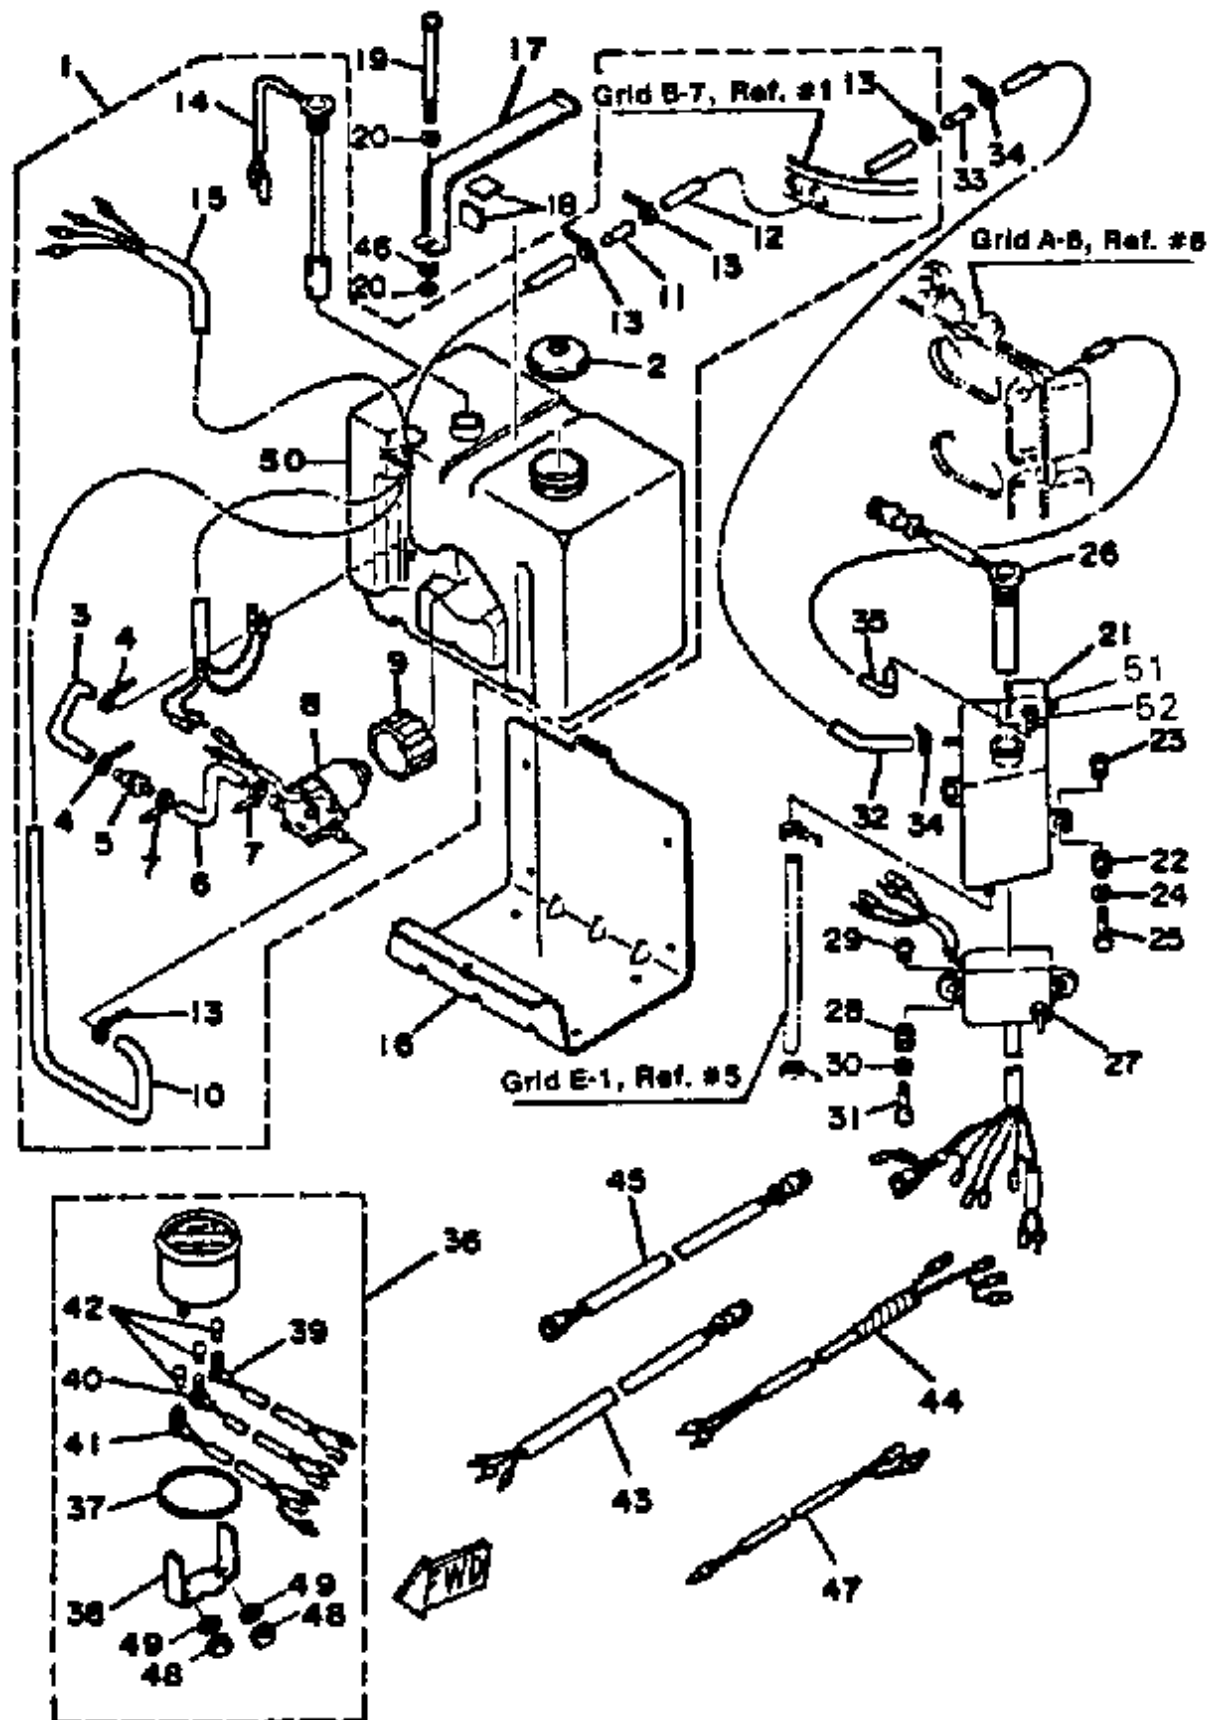

OIL TANK

Ref No.	Part Number	Description	Qty	Remarks
1	6E5-21708-00-00	OIL TANK SUB ASSEMBLY	1	
2	6E5-21770-03-00	.OIL TANK CAP ASSY	1	
3	(6E5-24318-00-00)	PIPE, OVERFLOW	1	
4	90465-11M10-00	.CLAMP	2	
5	646-24251-02-00	.STRAINER 1	1	
6	6E5-24319-00-00	.PIPE, OIL	1	
7	90465-11M10-00	.CLAMP	2	
8	6E5-81900-00-00	.MOTOR PUMP ASSEMBLY	1	
9	6E5-81922-00-00	.GROMMET	1	
10	6E5-24321-00-00	.PIPE 10	1	
11	878-24379-00-00	.PIPE, JOINT 4	1	
12	90445-12232-00	.HOSE	1	
13	90465-11M10-00	.CLAMP	4	
14	6E5-85720-00-00	.OIL LVL GAUGE ASSEMBLY ASSY 1	1	
15	6E5-85721-00-00	.WIRE, LEAD	1	
16	6E5-21734-01-33	HOLDER, OIL SUB TANK	1	
17	6E5-21798-01-33	BRACKET, DAMPER	1	
18	6E5-21746-00-00	DAMPER	2	
19	97380-06100-00	BOLT, HEXAGON (91201-06100)	1	
20	92990-06600-00	WASHER, PLATE	2	

CONTINUED ON NEXT FRAME >

OIL TANK

Ref No.	Part Number	Description	Qty	Remarks
21	6E5-21750-02-00	OIL TANK ASSEMBLY	1	
22	6A0-82317-00-00	DAMPER, IGNITION COIL	3	
23	624-42542-00-00	PIPE	3	
24	90201-06M62-00	WASHER, PLATE	3	
25	97313-06030-00	BOLT	3	
26	6E5-85730-10-00	OIL LEVEL GAUGE	1	
27	6E5-85740-00-00	CONTROL UNIT ASSEMBLY	1	
28	6A0-82317-00-00	DAMPER, IGNITION COIL	2	
29	624-42542-00-00	PIPE	2	
30	90201-06M62-00	WASHER, PLATE	2	
31	97313-06030-00	BOLT	2	
32	6E5-24323-00-00	PIPE 12	1	
33	878-24379-00-00	PIPE, JOINT 4	1	
34	90465-11M10-00	.CLAMP	2	
35	90445-05M61-00	HOSE	1	
36	6E5-84301-00-00	OIL INDICATOR	1	
37	688-83523-00-00	. DAMPER	1	
38	(688-83514-00-00)	PLATE, FITTING	1	
39	(6E5-83536-00-00)	SOCKET, METER	1	
40	6E5-83536-10-00	. SOCKET, METER	1	