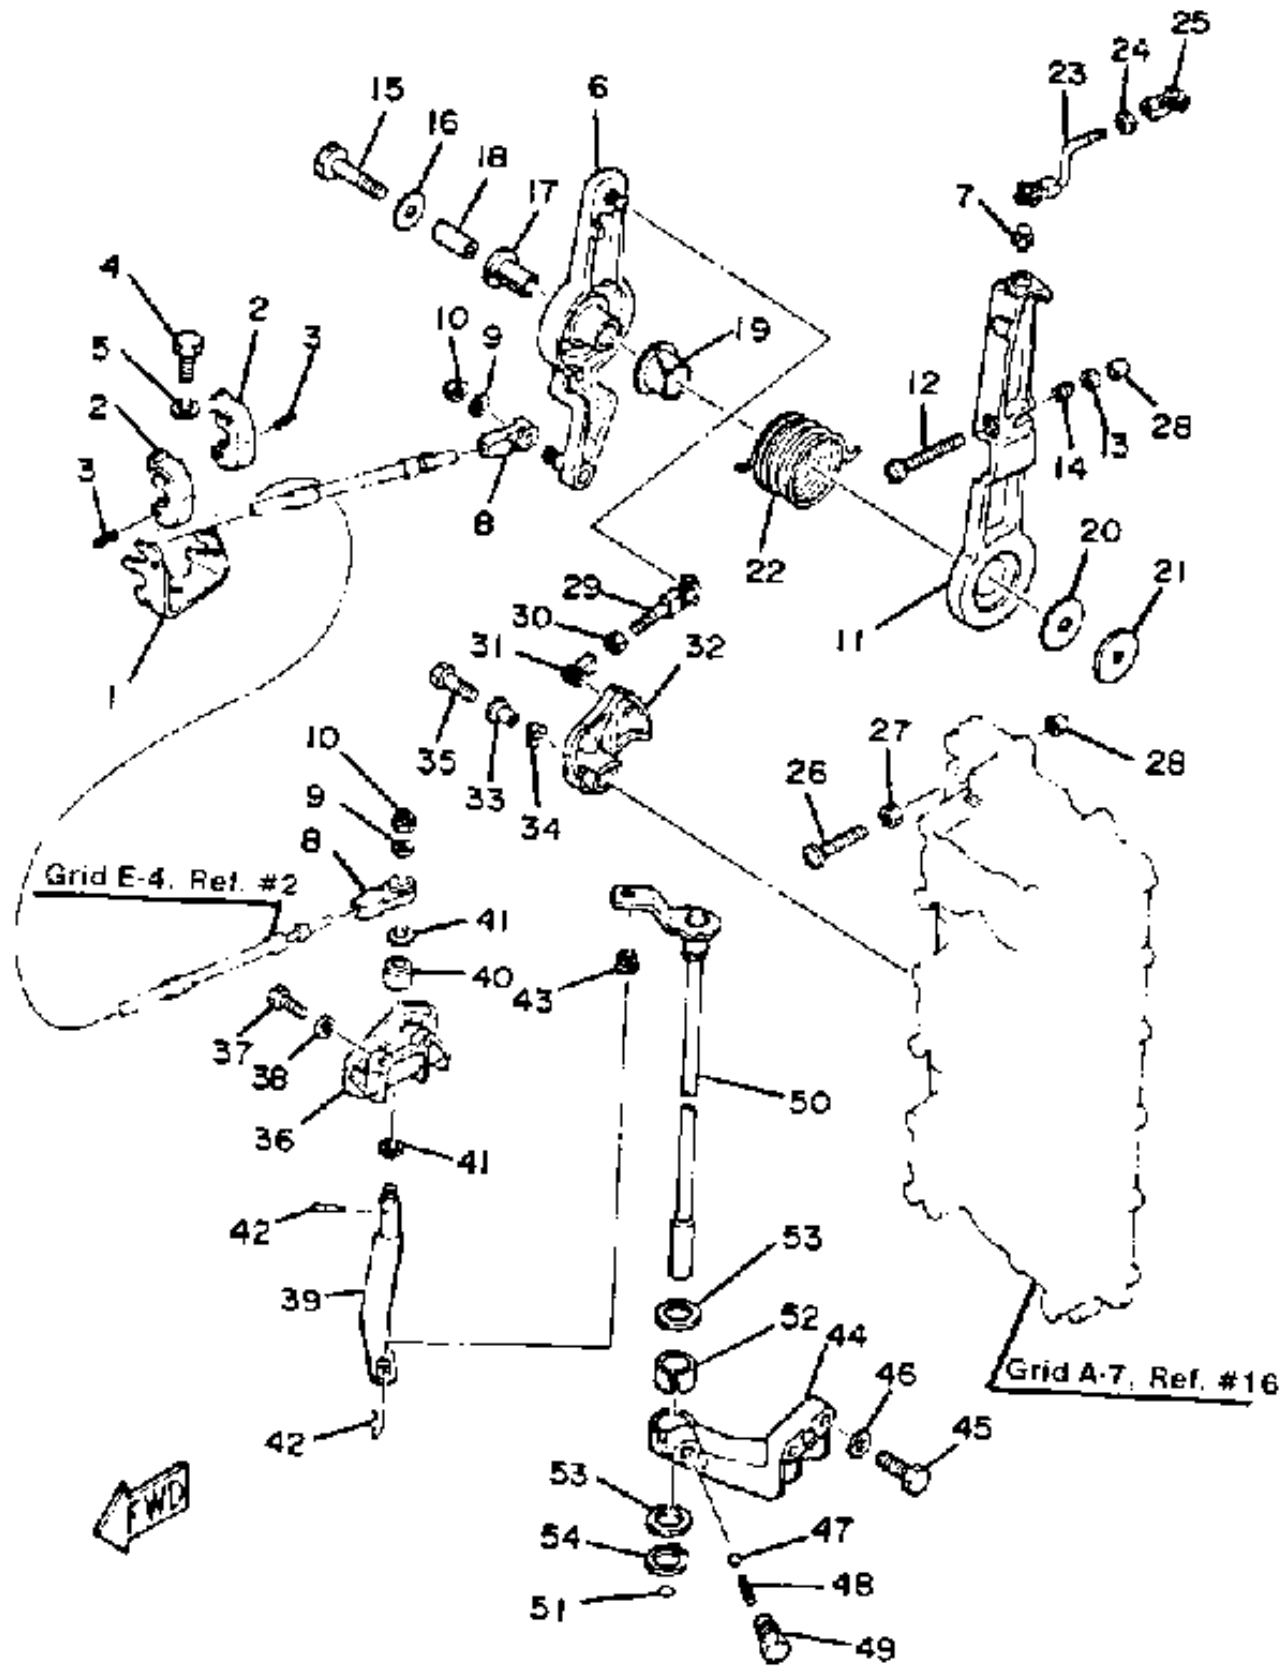

CONTROL ENGINE

Ref No.	Part Number	Description	Qty	Remarks
1	6E5-48531-00-00	BRACKET, REMOTE CONTROL 1	1	
2	6E5-48538-00-00	CLAMP, CABLE	2	
3	91690-30012-00	PIN, SPRING	2	
4	97313-08020-00	BOLT, HEXAGON	1	
5	92990-03100-00	.WASHER, SPRING	1	
6	61H-41632-00-94	LEVER, MAGNETO CONTROL (6G5-41632-01-94)	1	
7	663-85518-00-00	JOINT, BALL	1	
8	6E5-48344-00-00	CABLE END, REMOTE CONTROL	2	
9	92990-06200-00	WASHER, PLAIN	2	
10	90185-06062-00	NUT, SELF-LOCKING	2	
11	6G5-41631-01-94	LEVER, MAGNETO CONTROL	1	
12	90157-06M11-00	SCREW, PAN HEAD	1	
13	95380-06600-00	NUT, HEXAGON	1	
14	90501-16M12-00	SPRING, COMPRESSION	1	
15	97313-08045-00	BOLT, HEXAGON	1	
16	90201-08M54-00	WASHER, PLATE	1	
17	90386-12089-00	BUSH	1	
18	90387-08M16-00	COLLAR	1	
19	90386-22M13-00	BUSH	1	
20	90202-12092-00	WASHER, PLATE	1	

CONTINUED ON NEXT FRAME >

CONTROL ENGINE

Ref No.	Part Number	Description	Qty	Remarks
21	90201-08M13-00	WASHER, PLATE	1	
22	90508-29M12-00	SPRING, TORSION	1	
23	6G5-41636-01-00	ROD, MAGNETO CONTROL	1	
24	95380-05600-00	NUT	1	
25	6H1-41237-00-00	JOINT, LINK	1	
26	90157-06M13-00	SCREW, PAN HEAD	1	
27	95380-06600-00	NUT, HEXAGON	1	
28	688-44194-00-00	CAP	2	
29	6G5-41211-01-00	LINK, ACCEL.	1	
30	95380-05600-00	NUT	1	
31	6H1-41237-00-00	JOINT, LINK	1	
32	6G5-41213-00-00	CAM, ACCEL.	1	
33	90387-06M29-00	COLLAR	1	
34	90206-10M04-00	WASHER, WAVE	1	
35	97313-06025-00	BOLT	1	
36	6E5-44117-00-94	BRACKET	1	
37	97313-06020-00	BOLT, HEXAGON	2	
38	92990-06600-00	WASHER, PLATE	2	
39	6E5-44121-00-00	LEVER, SHIFT ROD	1	
40	6E5-44122-00-00	BUSHING, SHIFT ROD LEVER	1	