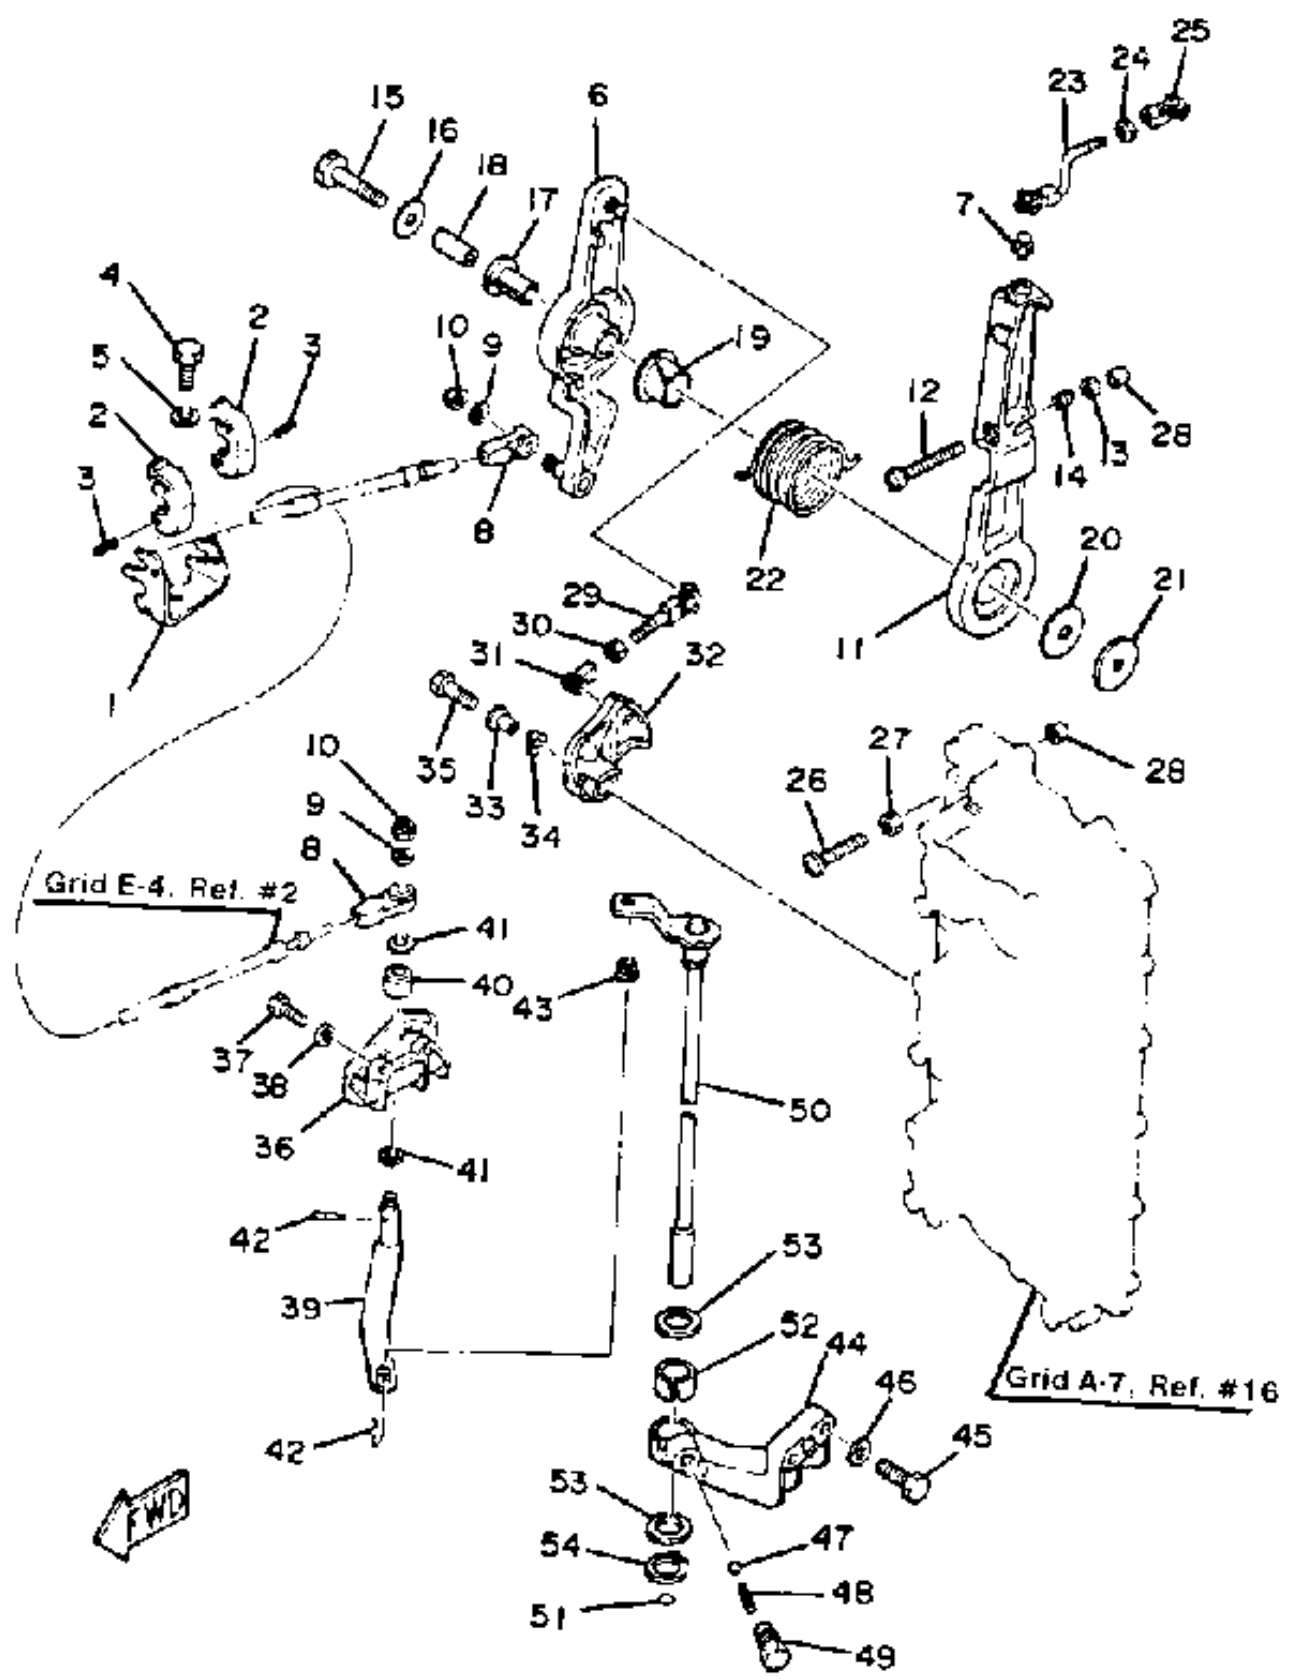

CONTROL ENGINE

Ref No.	Part Number	Description	Qty	Remarks
21	90201-08M13-00	WASHER, PLATE	1	
22	90508-29M12-00	SPRING, TORSION	1	
23	6G5-41636-01-00	ROD, MAGNETO CONTROL	1	
24	95380-05600-00	NUT	1	
25	6H1-41237-00-00	JOINT, LINK	1	
26	90157-06M13-00	SCREW, PAN HEAD	1	
27	95380-06600-00	NUT, HEXAGON	1	
28	688-44194-00-00	CAP	2	
29	6G5-41211-01-00	LINK, ACCEL.	1	
30	95380-05600-00	NUT	1	
31	6H1-41237-00-00	JOINT, LINK	1	
32	6G5-41213-00-00	CAM, ACCEL.	1	
33	90387-06M29-00	COLLAR	1	
34	90206-10M04-00	WASHER, WAVE	1	
35	97313-06025-00	BOLT	1	
36	6E5-44117-00-94	BRACKET	1	
37	97313-06020-00	BOLT, HEXAGON	2	
38	92990-06600-00	WASHER, PLATE	2	
39	6E5-44121-00-00	LEVER, SHIFT ROD	1	
40	6E5-44122-00-00	BUSHING, SHIFT ROD LEVER	1	

CONTINUED ON NEXT FRAME >