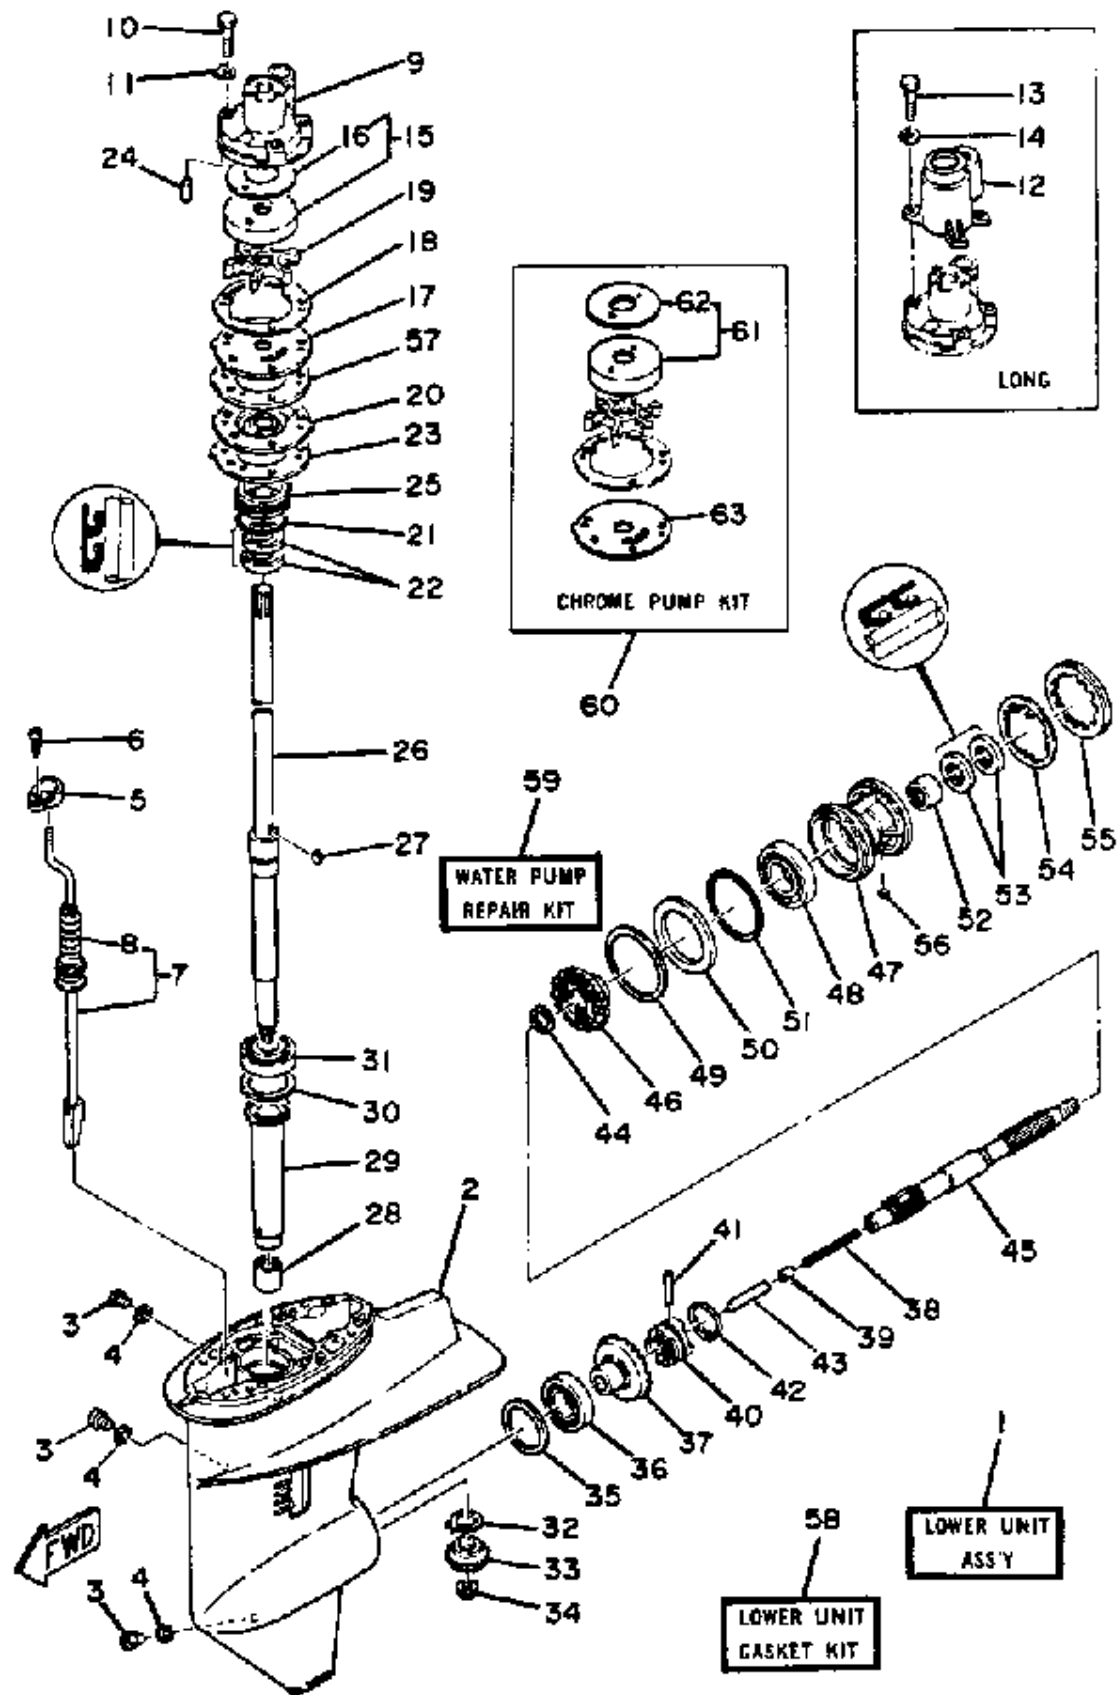

LOWER DRIVE 1

Ref No.	Part Number	Description	Qty	Remarks
49	664-45577-01-50	SHIM (T:0.50MM)	1	U.R._
50	664-45576-00-00	WASHER, THRUST	1	U.R._
51	93210-60MA3-00	.O-RING	1	
52	93315-22004-00	BEARING	1	
53	93101-20M07-00	.OIL SEAL	2	
54	90214-45M02-00	WASHER, CLAW	1	
55	664-45384-00-00	NUT	1	
56	90282-04010-00	KEY, STRAIGHT	1	
57	689-44316-00-00	GASKET, WATER PUMP PUMP	1	
58	689-W0001-22-00	LOWER UNIT GASKET KIT	1	
59	689-W0078-06-00	WATER PUMP REPAIR KIT	1	
60	689-W0078-3A-00	CHROME PUMP KIT	1	
61	689-W4432-61-00	. INSERT CARTRIDGE COMP	1	
62	689-44367-01-00	. . DAMPER, WATER SEAL	1	
63	689-44323-43-00	. OUTER PLATE, CARTRIDGE	1