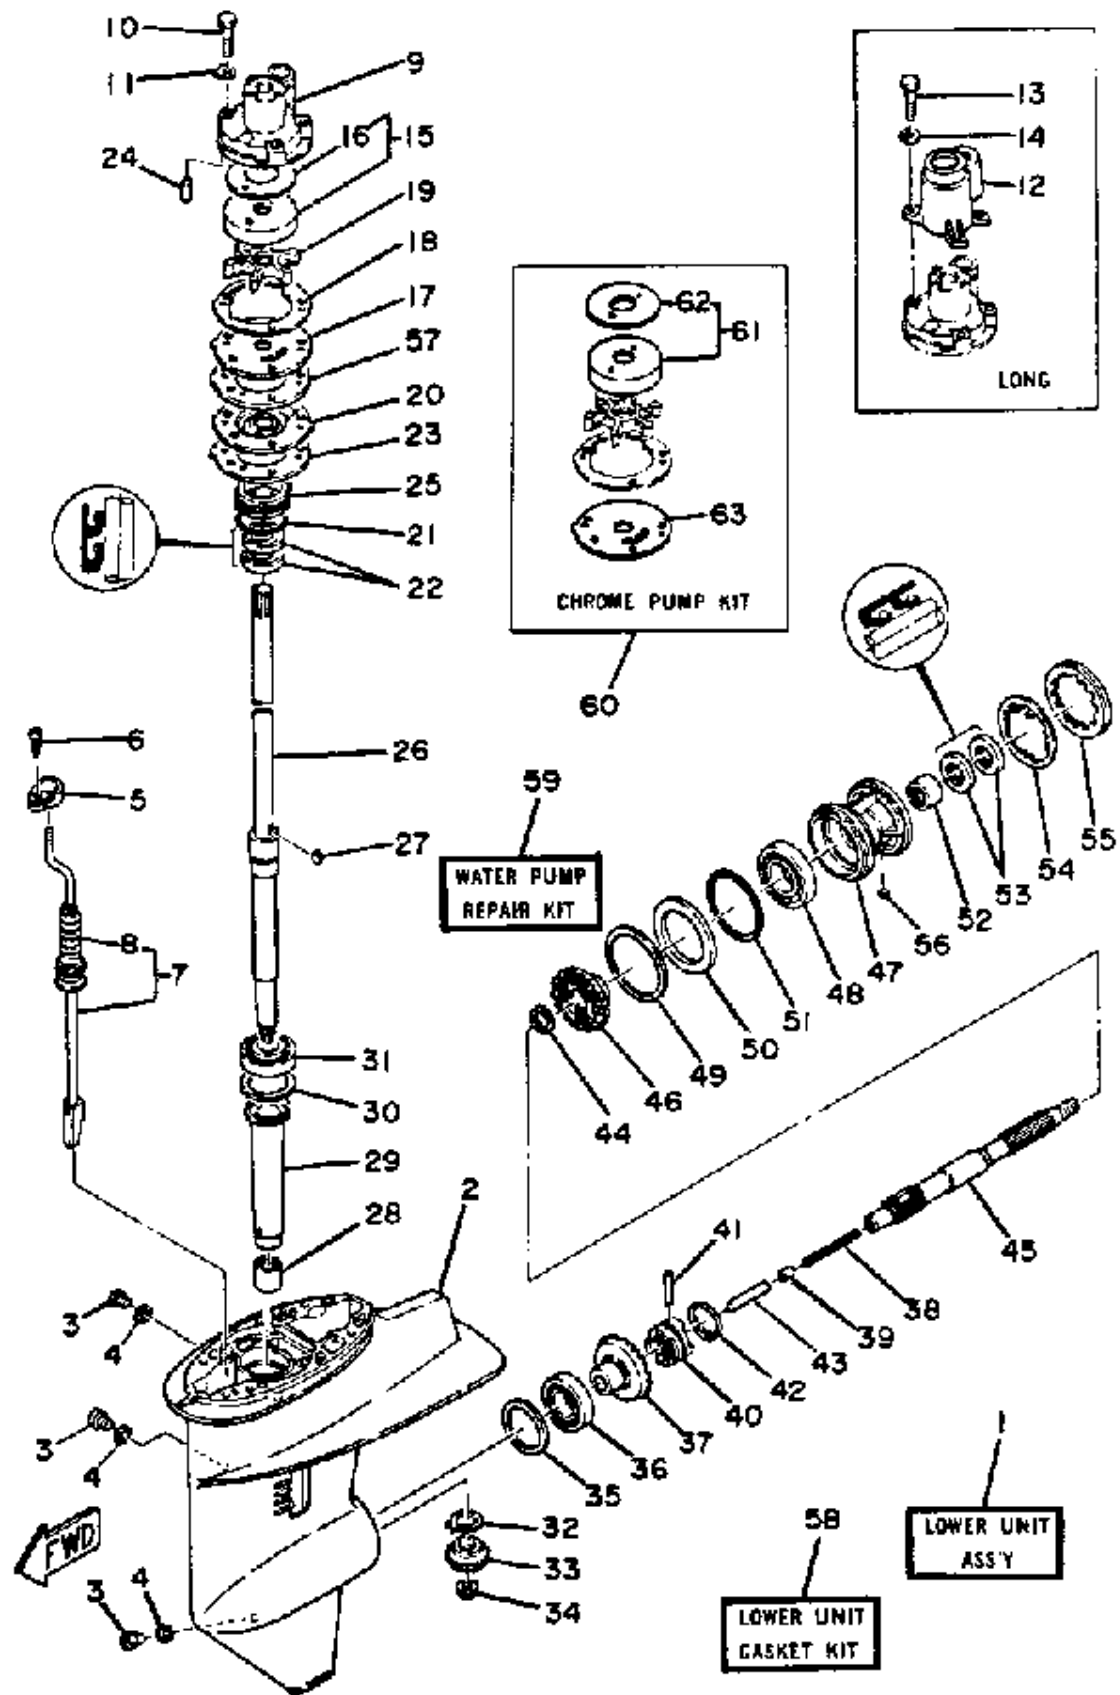

LOWER DRIVE 1

Ref No.	Part Number	Description	Qty	Remarks
1	689-45300-06-EK	LOWER UNIT ASSEMBLY	1	
2	689-45300-16-EK	LOWER UNIT ASSEMBLY	1	U.R. LONG
3	90340-08M04-00	PLUG, STRAIGHT SCREW	3	
4	90430-08020-00	.GASKET	3	
5	689-44176-01-00	BRACKET	1	
6	97780-50110-00	SCREW, PAN HEAD	1	
7	664-44150-01-00	SHIFT CAM ASSEMBLY	1	U.R. SHORT_
7	664-44150-11-00	SHIFT CAM ASSEMBLY	1	U.R. LONG_
9	689-44311-03-00	HOUSING, WATER PUMP	1	
10	90101-06M56-00	BOLT	3	
11	90209-06M04-00	WASHER	3	
12	689-44312-00-5B	COVER, WATER PUMP HOUSING	1	LONG_
13	97395-06035-00	BOLT, HEXAGON	3	LONG_
14	92990-06600-00	.WASHER, PLATE	3	LONG_
15	689-W4432-02-00	INSERT CARTRIDGE COMP	1	
16	689-44367-01-00	. DAMPER, WATER SEAL	1	
17	689-44323-03-00	OUTER PLATE, CARTRIDGE	1	
18	689-44324-A0-00	GASKET, CARTRIDGE	1	
19	689-44352-02-00	IMPELLER	1	
20	689-44325-02-5B	PROTECTOR, OIL SEAL	1	

CONTINUED ON NEXT FRAME >

LOWER DRIVE 1

Ref No.	Part Number	Description	Qty	Remarks
21	93210-40M10-00	O-RING	1	
22	93101-22067-00	.OIL SEAL	2	
23	689-44315-01-00	GASKET, WATER PUMP	1	
24	93604-10M03-00	.PIN, DOWEL	2	
25	689-45344-00-94	COVER, OIL SEAL	1	
26	689-45501-00-00	DRIVE SHAFT COMP.	1	U.R. SHORT_
26	689-45501-10-00	DRIVE SHAFT COMP.	1	U.R. LONG_
28	93315-017U4-00	BEARING, CYLINDRICAL	1	
29	689-45536-00-00	SLEEVE, DRIVE SHAFT	1	
30	664-45587-00-05	SHIM 3	1	U.R._
30	664-45587-01-12	SHIM (T:0.12MM)	1	U.R._
30	664-45587-01-30	SHIM (T:0.30MM)	1	U.R._
30	664-45587-01-50	SHIM (T:0.50MM)	1	U.R._
30	664-45587-00-08	SHIM 3	1	U.R._
31	93332-000U4-00	BEARING	1	
32	664-45552-00-00	BEARING, PLAIN	1	
33	689-45551-00-00	PINION	1	
34	90179-09M02-00	NUT	1	
35	664-45567-00-05	SHIM	1	U.R._
35	664-45567-00-08	SHIM	1	U.R._