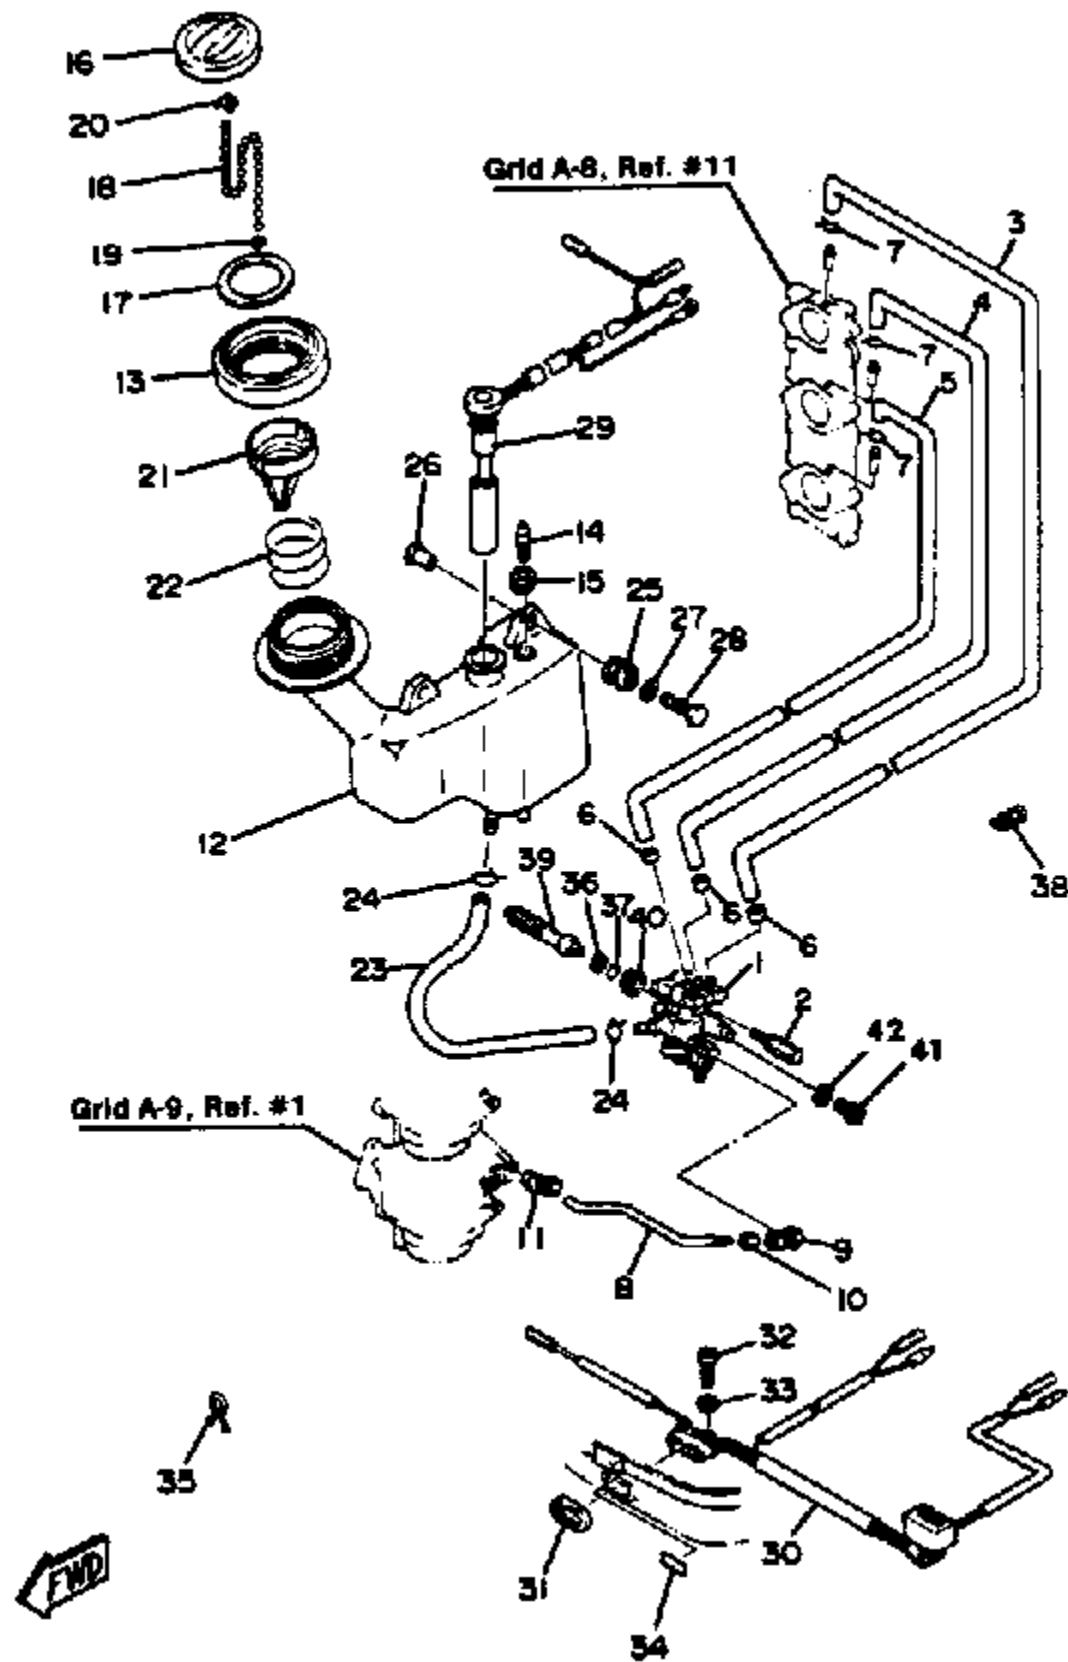

OIL PUMP (50ETSN 50ETLN)

Ref No.	Part Number	Description	Qty	Remarks
1	6H4-13200-01-00	OIL PUMP ASSEMBLY	1	
2	90109-06M22-00	BOLT	2	
3	90445-07M77-00	HOSE	1	
4	90445-07M73-00	HOSE	1	
5	90445-07M76-00	HOSE	1	
6	90468-07M02-00	CLIP	3	
7	90467-06016-00	CLIP	3	
8	6H4-41241-00-00	ROD 1	1	
9	6H1-41237-00-00	JOINT, LINK	1	
10	95380-05600-00	.NUT	1	
11	6R5-41237-00-00	JOINT, LINK	1	
12	6H4-21707-01-00	OIL TANK	1	
13	6H4-21735-00-00	SEAL 2	1	
14	6E5-21744-00-00	BREATHER	1	
15	90480-11M34-00	GROMMET	1	
16	99999-01505-00	CAP BODY & GSK.	1	
17	99999-01505-00	CAP BODY & GSK.	1	
18	6H1-24633-00-00	CHAIN, BALL	1	
19	6H1-21757-00-00	WASHER, SPECIAL 1	1	
20	6H1-24634-00-00	HOOK, CHAIN BALL	1	

CONTINUED ON NEXT FRAME >

OIL PUMP (50ETSN 50ETLN)

Ref No.	Part Number	Description	Qty	Remarks
21	6H1-24251-01-00	STRAINER 1	1	
22	90501-14M45-00	SPRING, COMPRESSION	1	
23	90445-09M37-00	HOSE (L240)	1	
24	90467-08004-00	CLIP	2	
25	6A0-82317-00-00	DAMPER, IGNITION COIL	3	
26	624-42542-00-00	PIPE	3	
27	90201-06050-00	WASHER, PLATE	3	
28	97313-06030-00	BOLT	3	
29	6H4-85720-10-00	OIL LVL GAUGE ASSEMBLY	1	
30	6H4-84301-00-00	PILOT LIGHT ASSEMBLY 1	1	
31	6H4-83589-00-00	GASKET	1	
32	98503-06014-00	SCREW, PAN HEAD	1	
33	92990-06600-00	WASHER, PLATE	1	
34	6H4-84342-00-00	SEAT, EMBLEM	1	
35	90465-18147-00	CLAMP	1	
36	90201-08M93-00	WASHER, PLATE	1	
37	93210-13595-00	O-RING	1	
38	90464-07M05-00	CLAMP	1	
39	6H4-11537-01-00	GEAR, DRIVEN	1	
40	6H1-13117-01-00	COLLAR, DISTANCE	1	

CONTINUED ON NEXT FRAME >

OIL PUMP (50ETSN 50ETLN)

Ref No.	Part Number	Description	Qty	Remarks
41	6E5-13471-01-00	PLUG, DRAIN	1	
42	6E5-13475-00-00	GASKET	1	