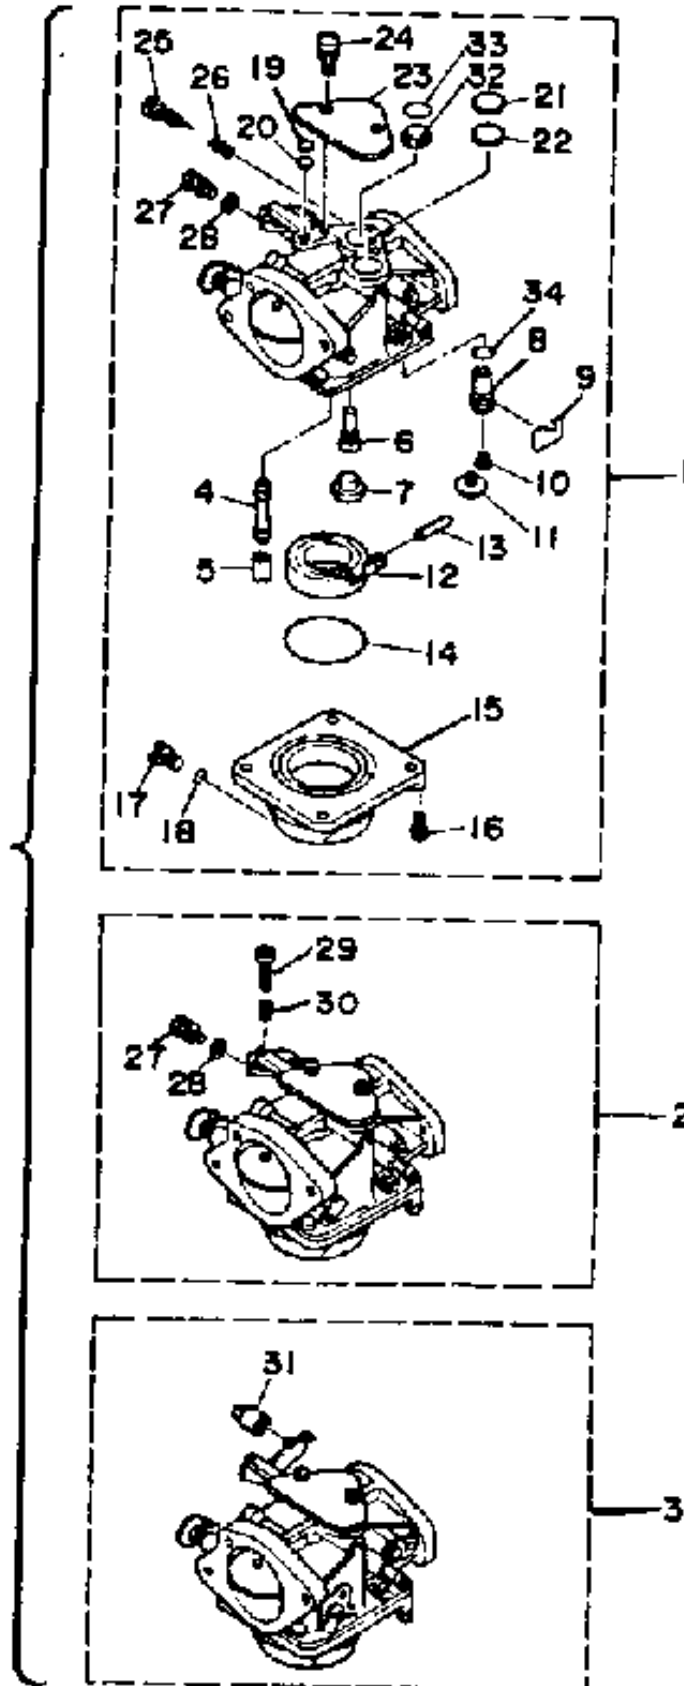

# CARBURETOR

Ref No.	Part Number	Description	Qty	Remarks
1	6H4-14301-06-00	CARBURETOR ASSEMBLY 1 (UPPER)	1	
2	6H4-14302-06-00	CARBURETOR ASSEMBLY 2 (CENTER)	1	
3	6H4-14303-06-00	CARBURETOR (LOWER) (LOWER)	1	
4	(6H4-14947-02-00)	NOZZLE, MAIN	3	
5	676-14943-33-00	.JET, MAIN (#130)	1	U.R.
5	676-14943-43-00	UNAVAILABLE IN PRICE BOOK	2	U.R.
6	6H4-14948-15-00	JET, SLOW (70)	3	
7	676-14966-00-00	CAP	3	
8	6H3-14590-00-00	NEEDLE VALVE ASSEMBLY	3	
9	663-14159-00-00	.CLIP	3	
10	676-14186-00-00	PIN, FLOAT	3	
11	98580-04008-00	.SCREW, PAN HEAD	3	
12	6G1-14985-00-00	FLOAT	3	
13	688-14548-00-00	PIN, FLOAT ARM	3	
14	6G1-14984-00-00	O-RING	3	
15	6H2-14980-00-00	BODY, FLOAT CHAMBER	3	
16	97980-04114-00	.SCREW, WITH WASHER	12	
17	6H3-14992-00-00	.SCREW, DRAIN	3	
18	93210-04230-00	O-RING	3	
19	663-14126-00-00	GASKET	3	

# CARBURETOR

Ref No.	Part Number	Description	Qty	Remarks
20	663-14527-00-00	PLATE	3	
21	688-14126-00-00	GASKET	3	
22	688-14527-00-00	PLATE	3	
23	6H2-14527-00-00	PLATE	3	
24	90159-05017-00	SCREW, WITH WASHER	6	
25	692-14923-00-00	SCREW, PILOT	3	
26	679-14555-00-00	.SPRING	3	
27	663-14592-00-00	SCREW	2	
28	90201-05652-00	.WASHER, PLATE	2	
29	663-14523-00-00	SCREW, STOP	1	
30	90501-10326-00	.SPRING, COMPRESSION	1	
31	676-14578-00-00	COLLAR (LOWER)	1	
32	6H3-14578-00-00	PLATE	3	
33	93210-15M52-00	O-RING	3	
34	93210-04228-00	O-RING	3	