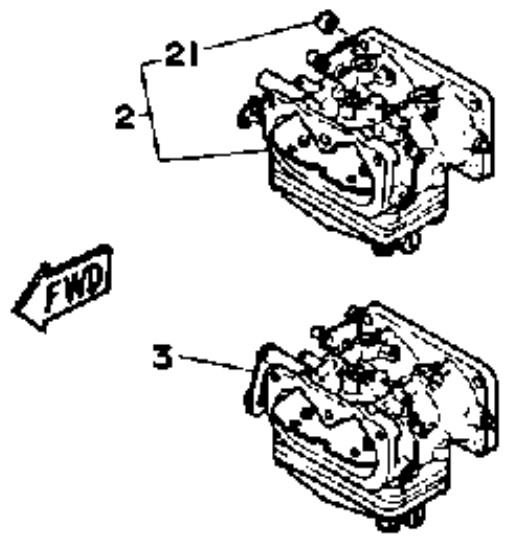

CARBURETOR SN UP TO 700126

Ref No.	Part Number	Description	Qty	Remarks
1	6G4-14301-02-00	CARBURETOR (UPPER) (UPPER)	1	U.R. 150 MODEL
1	6G6-14301-02-00	CARBURETOR (UPPER) (UPPER)	1	U.R. 200 MODEL
2	6G6-14302-02-00	CARBURETOR (CENTER)	1	U.R. 200 MODEL
2	6G4-14302-02-00	CARBURETOR (CENTER) (CENTER)	1	U.R. 150 MODEL
3	6G4-14303-02-00	CARBURETOR (LOWER) (LOWER)	1	U.R. 150 MODEL
3	6G6-14303-02-00	CARBURETOR (LOWER)	1	U.R. 200 MODEL
4	6G4-14381-01-00	BODY, FLOAT CHAMBER	3	
5	98580-05018-00	.SCREW, PAN HEAD	12	
6	6E5-14384-02-00	GASKET, FLOAT CHAMBER	3	
7	6G4-14385-00-00	FLOAT ASSEMBLY	3	
8	6E5-14386-01-00	PIN, FLOAT	3	
9	6G5-14341-01-00	NOZZLE, MAIN	6	
10	6E5-14343-80-00	JET, MAIN (#160) (#160)	6	U.R. 200 MODEL
10	6E5-14343-65-00	JET, MAIN (#130) (#130)	6	U.R. 150 MODEL
11	1J2-14398-00-00	GASKET	6	
12	6G4-14342-45-00	JET, PILOT 90 (90)	6	U.R. 150 MODEL
12	6G4-14342-44-00	JET, PILOT (#88) (#88)	6	U.R. 200 MODEL
13	6G4-14390-17-00	VALVE SEAT ASSEMBLY	3	
14	6E5-14347-25-00	JET, AIR SLOW	6	
15	6E5-14383-00-00	SCREW, DRAIN	3	

CONTINUED ON NEXT FRAME >

CARBURETOR SN UP TO 700126

Ref No.	Part Number	Description	Qty	Remarks
16	6E5-14398-00-00	.GASKET	3	
17	650-14321-00-00	SCREW, THROTTLE (UPPER)	1	
18	647-14334-00-00	SPRING	1	
19	6F5-14323-01-00	SCREW, AIR ADJUSTING	6	
20	650-14223-00-00	SPRING, DRAIN VALVE	6	
21	682-41291-00-00	BUSHING	1	
22	617-24565-00-00	GASKET	6	
23	6G5-14328-00-00	SCREW, PILOT STOP	6	
24	367-14195-00-00	GASKET	3	
25	98901-04010-00	SCREW, BIND	3	
26	6A4-14394-00-00	DRAIN, SCREW	6	
27	652-14397-00-00	.O-RING	6	