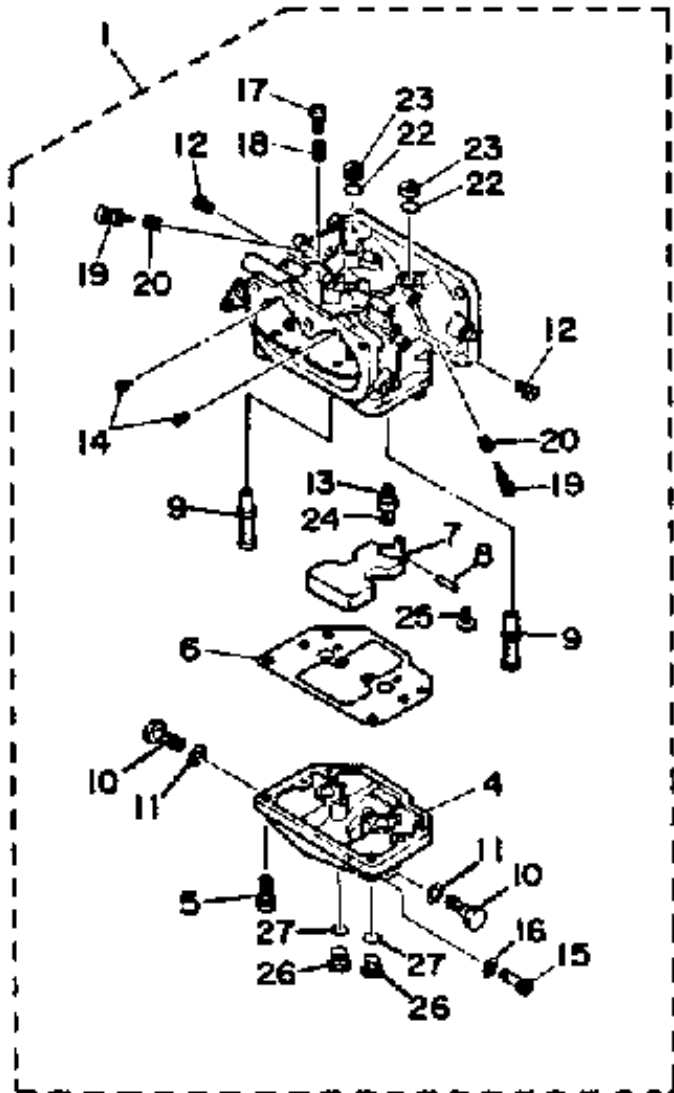

CARBURETOR SN UP TO 700126

Ref No.	Part Number	Description	Qty	Remarks
1	6G4-14301-02-00	CARBURETOR (UPPER) (UPPER)	1	U.R. 150 MODEL
1	6G6-14301-02-00	CARBURETOR (UPPER) (UPPER)	1	U.R. 200 MODEL
2	6G6-14302-02-00	CARBURETOR (CENTER)	1	U.R. 200 MODEL
2	6G4-14302-02-00	CARBURETOR (CENTER) (CENTER)	1	U.R. 150 MODEL
3	6G4-14303-02-00	CARBURETOR (LOWER) (LOWER)	1	U.R. 150 MODEL
3	6G6-14303-02-00	CARBURETOR (LOWER)	1	U.R. 200 MODEL
4	6G4-14381-01-00	BODY, FLOAT CHAMBER	3	
5	98580-05018-00	.SCREW, PAN HEAD	12	
6	6E5-14384-02-00	GASKET, FLOAT CHAMBER	3	
7	6G4-14385-00-00	FLOAT ASSEMBLY	3	
8	6E5-14386-01-00	PIN, FLOAT	3	
9	6G5-14341-01-00	NOZZLE, MAIN	6	
10	6E5-14343-80-00	JET, MAIN (#160) (#160)	6	U.R. 200 MODEL
10	6E5-14343-65-00	JET, MAIN (#130) (#130)	6	U.R. 150 MODEL
11	1J2-14398-00-00	GASKET	6	
12	6G4-14342-45-00	JET, PILOT 90 (90)	6	U.R. 150 MODEL
12	6G4-14342-44-00	JET, PILOT (#88) (#88)	6	U.R. 200 MODEL
13	6G4-14390-17-00	VALVE SEAT ASSEMBLY	3	
14	6E5-14347-25-00	JET, AIR SLOW	6	
15	6E5-14383-00-00	SCREW, DRAIN	3	

CONTINUED ON NEXT FRAME >

CARBURETOR SN UP TO 700126

Ref No.	Part Number	Description	Qty	Remarks
16	6E5-14398-00-00	.GASKET	3	
17	650-14321-00-00	SCREW, THROTTLE (UPPER)	1	
18	647-14334-00-00	SPRING	1	
19	6F5-14323-01-00	SCREW, AIR ADJUSTING	6	
20	650-14223-00-00	SPRING, DRAIN VALVE	6	
21	682-41291-00-00	BUSHING	1	
22	617-24565-00-00	GASKET	6	
23	6G5-14328-00-00	SCREW, PILOT STOP	6	
24	367-14195-00-00	GASKET	3	
25	98901-04010-00	SCREW, BIND	3	
26	6A4-14394-00-00	DRAIN, SCREW	6	
27	652-14397-00-00	.O-RING	6	