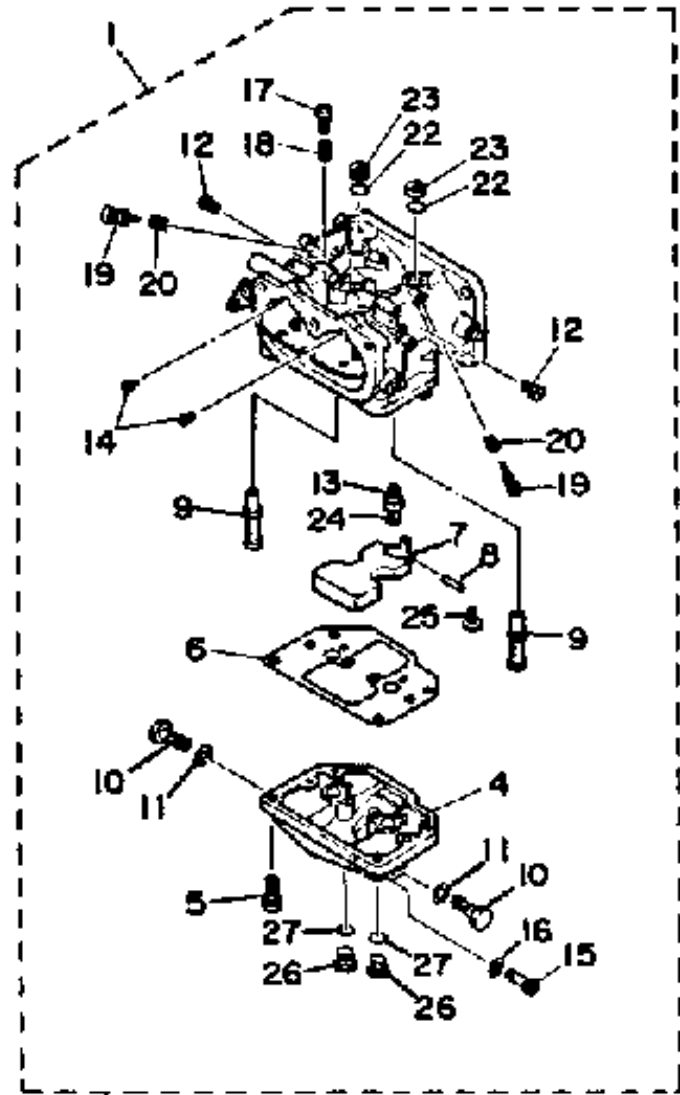

CARBURETOR SN UP TO 700126

Ref No.	Part Number	Description	Qty	Remarks
1	6G4-14301-02-00	CARBURETOR (UPPER) (UPPER)	1	U.R. 150 MODEL
1	6G6-14301-02-00	CARBURETOR (UPPER) (UPPER)	1	U.R. 200 MODEL
2	6G6-14302-02-00	CARBURETOR (CENTER)	1	U.R. 200 MODEL
2	6G4-14302-02-00	CARBURETOR (CENTER) (CENTER)	1	U.R. 150 MODEL
3	6G4-14303-02-00	CARBURETOR (LOWER) (LOWER)	1	U.R. 150 MODEL
3	6G6-14303-02-00	CARBURETOR (LOWER)	1	U.R. 200 MODEL
4	6G4-14381-01-00	BODY, FLOAT CHAMBER	3	
5	98580-05018-00	.SCREW, PAN HEAD	12	
6	6E5-14384-02-00	GASKET, FLOAT CHAMBER	3	
7	6G4-14385-00-00	FLOAT ASSEMBLY	3	
8	6E5-14386-01-00	PIN, FLOAT	3	
9	6G5-14341-01-00	NOZZLE, MAIN	6	
10	6E5-14343-80-00	JET, MAIN (#160) (#160)	6	U.R. 200 MODEL
10	6E5-14343-65-00	JET, MAIN (#130) (#130)	6	U.R. 150 MODEL
11	1J2-14398-00-00	GASKET	6	
12	6G4-14342-45-00	JET, PILOT 90 (90)	6	U.R. 150 MODEL
12	6G4-14342-44-00	JET, PILOT (#88) (#88)	6	U.R. 200 MODEL
13	6G4-14390-17-00	VALVE SEAT ASSEMBLY	3	
14	6E5-14347-25-00	JET, AIR SLOW	6	
15	6E5-14383-00-00	SCREW, DRAIN	3	

CONTINUED ON NEXT FRAME >

CARBURETOR SN UP TO 700126

Ref No.	Part Number	Description	Qty	Remarks
16	6E5-14398-00-00	.GASKET	3	
17	650-14321-00-00	SCREW, THROTTLE (UPPER)	1	
18	647-14334-00-00	SPRING	1	
19	6F5-14323-01-00	SCREW, AIR ADJUSTING	6	
20	650-14223-00-00	SPRING, DRAIN VALVE	6	
21	682-41291-00-00	BUSHING	1	
22	617-24565-00-00	GASKET	6	
23	6G5-14328-00-00	SCREW, PILOT STOP	6	
24	367-14195-00-00	GASKET	3	
25	98901-04010-00	SCREW, BIND	3	
26	6A4-14394-00-00	DRAIN, SCREW	6	
27	652-14397-00-00	.O-RING	6	