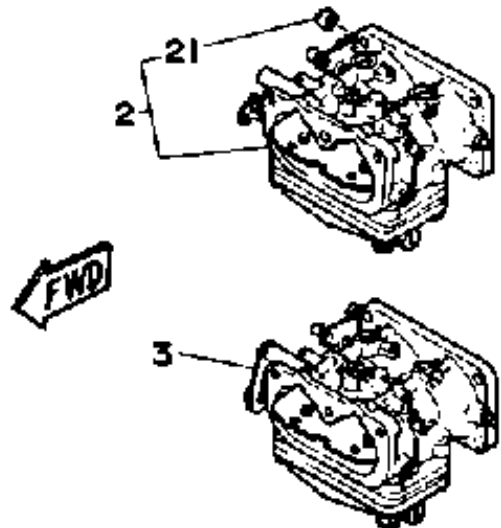

CARBURETOR SN UP TO 700126

Ref No.	Part Number	Description	Qty	Remarks
1	6G4-14301-02-00	CARBURETOR (UPPER) (UPPER)	1	U.R. 150 MODEL
1	6G6-14301-02-00	CARBURETOR (UPPER) (UPPER)	1	U.R. 200 MODEL
2	6G6-14302-02-00	CARBURETOR (CENTER)	1	U.R. 200 MODEL
2	6G4-14302-02-00	CARBURETOR (CENTER) (CENTER)	1	U.R. 150 MODEL
3	6G4-14303-02-00	CARBURETOR (LOWER) (LOWER)	1	U.R. 150 MODEL
3	6G6-14303-02-00	CARBURETOR (LOWER)	1	U.R. 200 MODEL
4	6G4-14381-01-00	BODY, FLOAT CHAMBER	3	
5	98580-05018-00	.SCREW, PAN HEAD	12	
6	6E5-14384-02-00	GASKET, FLOAT CHAMBER	3	
7	6G4-14385-00-00	FLOAT ASSEMBLY	3	
8	6E5-14386-01-00	PIN, FLOAT	3	
9	6G5-14341-01-00	NOZZLE, MAIN	6	
10	6E5-14343-80-00	JET, MAIN (#160) (#160)	6	U.R. 200 MODEL
10	6E5-14343-65-00	JET, MAIN (#130) (#130)	6	U.R. 150 MODEL
11	1J2-14398-00-00	GASKET	6	
12	6G4-14342-45-00	JET, PILOT 90 (90)	6	U.R. 150 MODEL
12	6G4-14342-44-00	JET, PILOT (#88) (#88)	6	U.R. 200 MODEL
13	6G4-14390-17-00	VALVE SEAT ASSEMBLY	3	
14	6E5-14347-25-00	JET, AIR SLOW	6	
15	6E5-14383-00-00	SCREW, DRAIN	3	

CONTINUED ON NEXT FRAME >

CARBURETOR SN UP TO 700126

Ref No.	Part Number	Description	Qty	Remarks
16	6E5-14398-00-00	.GASKET	3	
17	650-14321-00-00	SCREW, THROTTLE (UPPER)	1	
18	647-14334-00-00	SPRING	1	
19	6F5-14323-01-00	SCREW, AIR ADJUSTING	6	
20	650-14223-00-00	SPRING, DRAIN VALVE	6	
21	682-41291-00-00	BUSHING	1	
22	617-24565-00-00	GASKET	6	
23	6G5-14328-00-00	SCREW, PILOT STOP	6	
24	367-14195-00-00	GASKET	3	
25	98901-04010-00	SCREW, BIND	3	
26	6A4-14394-00-00	DRAIN, SCREW	6	
27	652-14397-00-00	.O-RING	6	