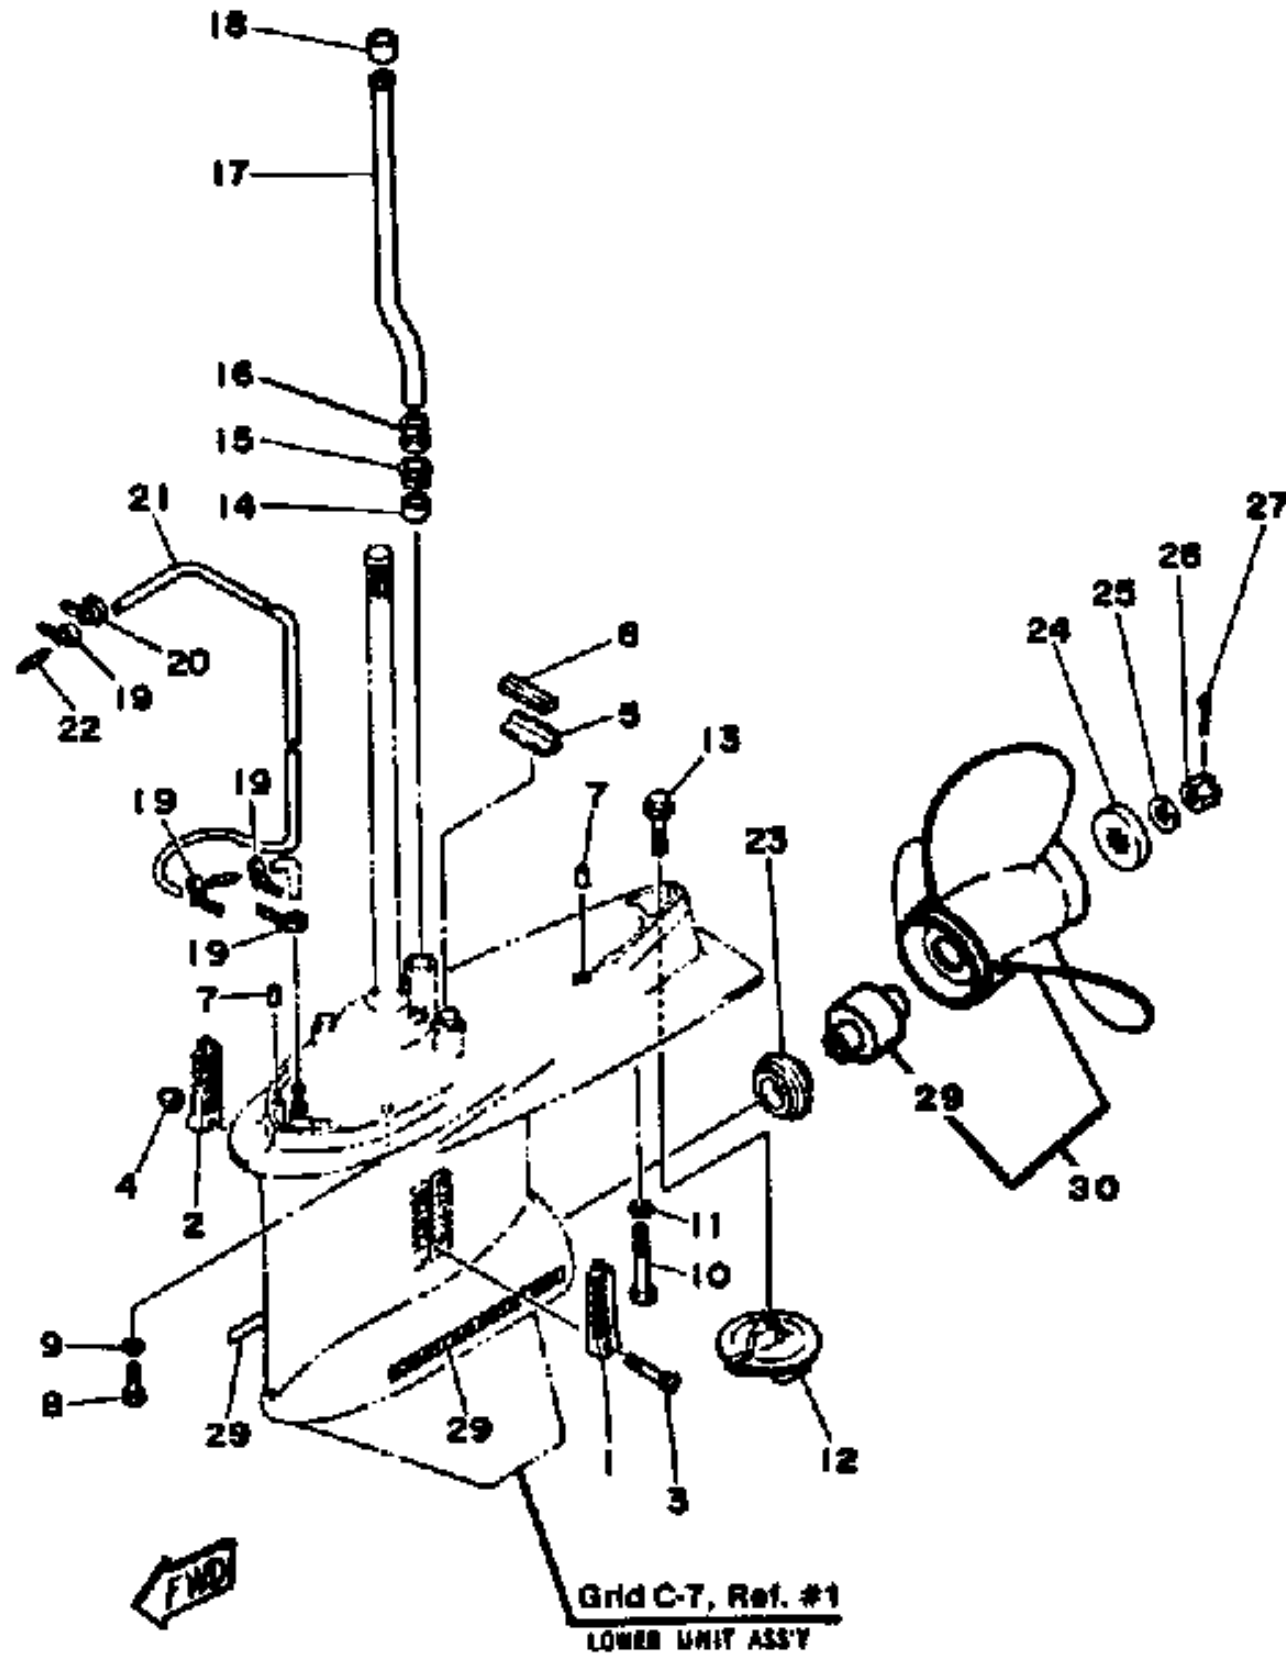

LOWER DRIVE 4 L150ETXJ L200ETXJ

Ref No.	Part Number	Description	Qty	Remarks
1	6G5-45214-00-00	COVER, WATER INLET	1	
2	6G5-45215-00-00	COVER, WATER INLET	1	
3	90142-05M03-00	SCREW, COUNTERSUNK	1	
4	90185-05002-00	NUT, NYLON	1	
5	663-45376-00-94	GUIDE, SEAL DAMPER	1	SEE NOTE
6	688-45375-00-00	DAMPER, SEAL	1	SEE NOTE
7	93608-12M05-00	PIN, DOWEL	2	
8	97395-10045-00	BOLT	6	
9	92990-10100-00	WASHER, SPRING	6	
10	97395-10070-00	BOLT	1	
11	92990-10100-00	WASHER, SPRING	1	
12	6K1-45371-00-00	TAB, TRIM	1	
13	90105-10M00-00	BOLT, FLANGE	1	
14	6E5-44365-00-00	DAMPER, WATER SEAL 1	1	SEE NOTE
15	6E5-44312-00-00	COVER, WATER PUMP HOUSING	1	SEE NOTE
16	6E5-44366-00-00	DAMPER, WATER SEAL 2	1	
17	6E5-44361-20-00	TUBE, WATER 1	1	
18	6E5-44365-00-00	DAMPER, WATER SEAL 1	1	
19	90465-11M10-00	.CLAMP	4	
20	90465-11M10-00	.CLAMP	1	

CONTINUED ON NEXT FRAME >

LOWER DRIVE 4 L150ETXJ L200ETXJ

Ref No.	Part Number	Description	Qty	Remarks
21	90445-07MF0-00	HOSE (L1030)	1	
22	6E5-83558-00-00	END, NIPPLE	1	
23	6E5-45987-00-00	SPACER 1	1	
24	688-45997-01-00	SPACER 2	1	
25	92990-18200-00	WASHER	1	
26	90171-18M04-00	NUT, CASTLE	1	
27	91490-40030-00	PIN. COTTER	1	
28	6K1-45978-01-98	SS PROP 13-3/4X17 (3X13-3/4"X17"-ML)	1	
28	6K1-45974-01-98	PROPELLER (3X13-3/4"X19"-ML) (6K1-45974-00-98)	1	
28	6K1-45972-01-98	PROPELLER (3X13-3/4"X21"-ML)	1	
29	6G5-45981-00-00	DAMPER RUBBER, PROPELLER	1	
30	6K1-45392-00-00	GRAPHIC, LOWER	2	