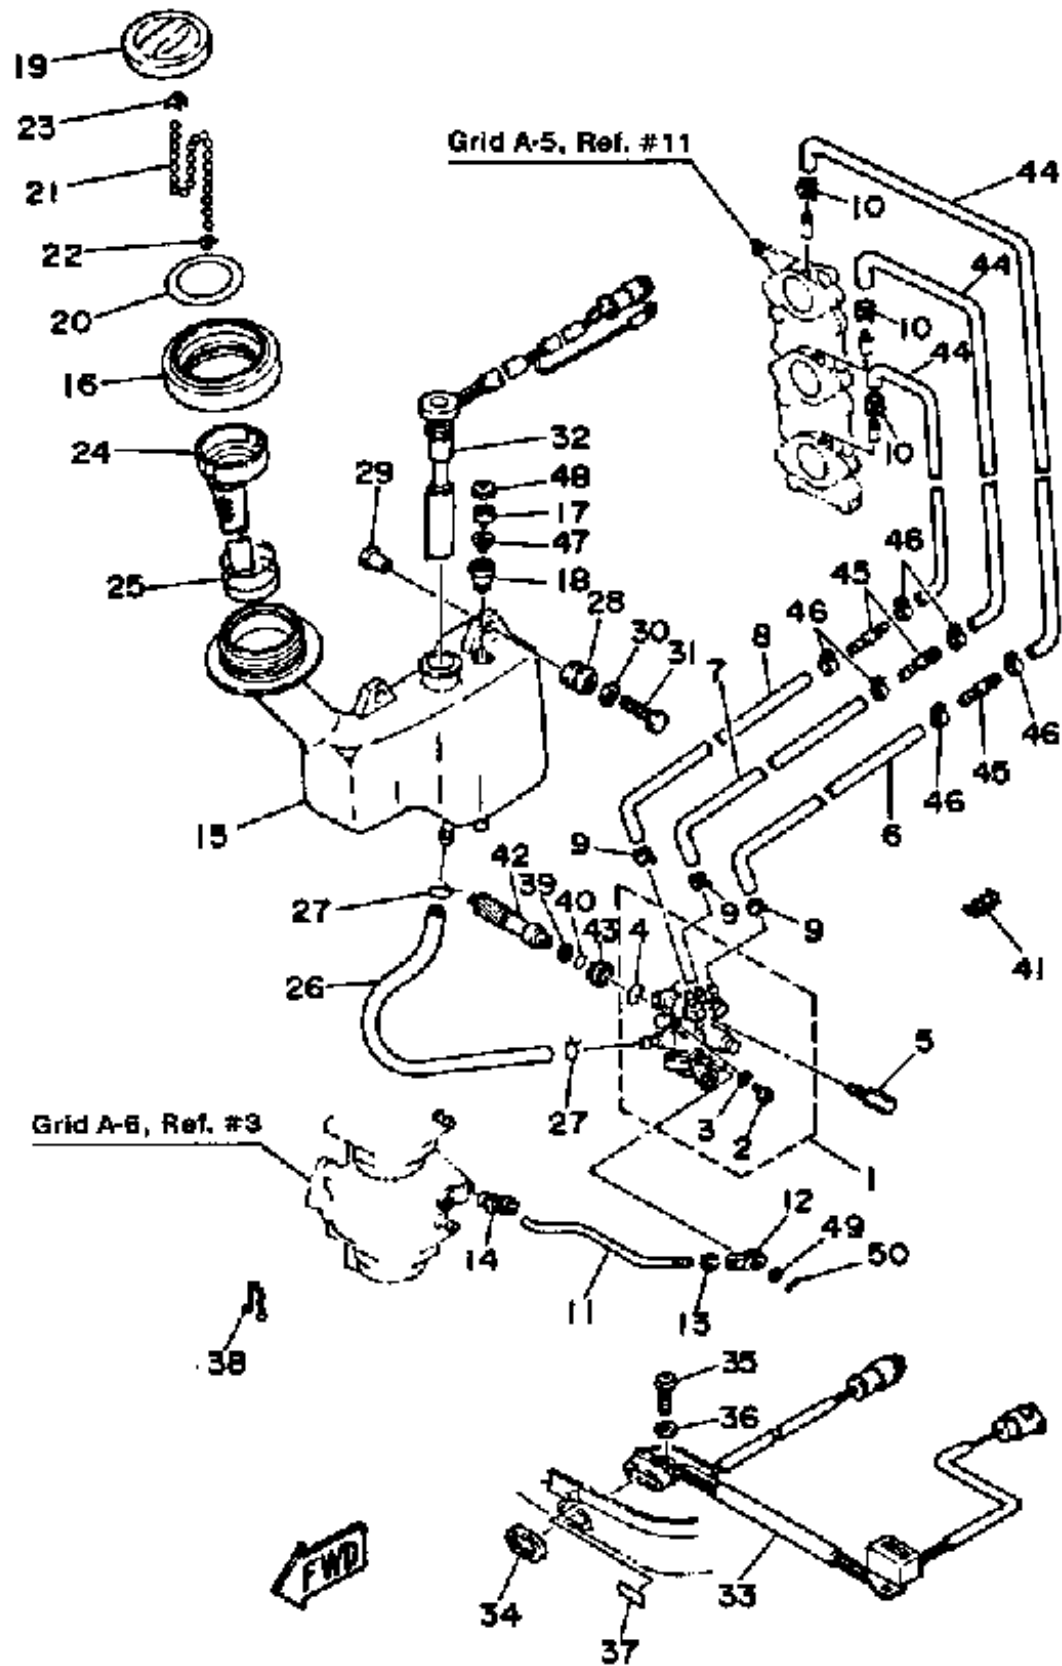

OIL PUMP TANK (40E 40ET)

Ref No.	Part Number	Description	Qty	Remarks
1	6H4-13200-01-00	OIL PUMP ASSEMBLY	1	
2	6E5-13471-01-00	. PLUG, DRAIN	1	
3	6E5-13475-00-00	. GASKET	1	
4	6E5-14562-00-00	. O-RING	1	
5	90109-06M22-00	BOLT	2	
6	90445-07M44-00	HOSE (L250)	1	
7	90445-07M23-00	HOSE (L408)	1	
8	90445-07MA6-00	HOSE (L90)	1	
9	90468-07M02-00	CLIP	3	
10	90468-07M02-00	CLIP	3	
11	6H4-41241-00-00	ROD 1	1	
12	6H1-41237-00-00	JOINT, LINK	1	
13	95380-05600-00	.NUT	1	
14	6R5-41237-00-00	JOINT, LINK	1	
15	6H4-21707-01-00	OIL TANK	1	
16	6H4-21735-01-00	SEAL 2	1	
17	6H1-21744-10-00	BREATHER	1	
18	6H1-21773-00-00	GROMMET	1	
19	6H1-21771-01-00	BODY CAP	1	
20	6H1-21772-01-00	GASKET CAP	1	

CONTINUED ON NEXT FRAME >

OIL PUMP TANK (40E 40ET)

Ref No.	Part Number	Description	Qty	Remarks
21	6H1-24633-00-00	CHAIN, BALL	1	
22	6H1-21757-00-00	WASHER, SPECIAL 1	1	
23	6H1-24634-00-00	HOOK, CHAIN BALL	1	
24	6H1-24251-01-00	STRAINER 1	1	
25	90501-14M45-00	SPRING, COMPRESSION	1	
26	90446-09M37-00	UNAVAILABLE IN PRICE BOOK	1	
27	90467-08004-00	CLIP	2	
28	6A0-82317-00-00	DAMPER, IGNITION COIL	3	
29	624-42542-00-00	PIPE	3	
30	90201-06050-00	WASHER, PLATE	3	
31	97313-06030-00	BOLT	3	
32	6H4-85720-11-00	OIL LVL GAUGE ASSEMBLY	1	
33	6H4-84301-01-00	PILOT LIGHT ASSEMBLY 1	1	
34	6H4-83589-00-00	GASKET	1	
35	98503-06014-00	SCREW, PAN HEAD	1	
36	92990-06600-00	WASHER, PLATE	1	
37	6H4-84342-00-00	SEAT, EMBLEM	1	
38	90465-18147-00	CLAMP	1	
39	90201-09M93-00	UNAVAILABLE IN PRICE BOOK	1	
40	93210-13595-98	UNAVAILABLE IN PRICE BOOK	1	

CONTINUED ON NEXT FRAME >

OIL PUMP TANK (40E 40ET)

Ref No.	Part Number	Description	Qty	Remarks
41	90464-07M05-00	CLAMP	1	
42	6H4-11537-01-00	GEAR, DRIVEN	1	
43	6H1-13117-01-00	COLLAR, DISTANCE	1	
44	90445-07M87-00	HOSE (L110)	3	
45	6E5-13132-00-00	JOINT	3	
46	90468-07M02-00	CLIP	6	
47	90386-03M59-00	BUSH, SPECL NYLON	1	
48	6H1-24217-00-00	COVER	1	
49	90202-05088-00	WASHER, PLATE	1	
50	90468-05M03-00	CLIP	1	