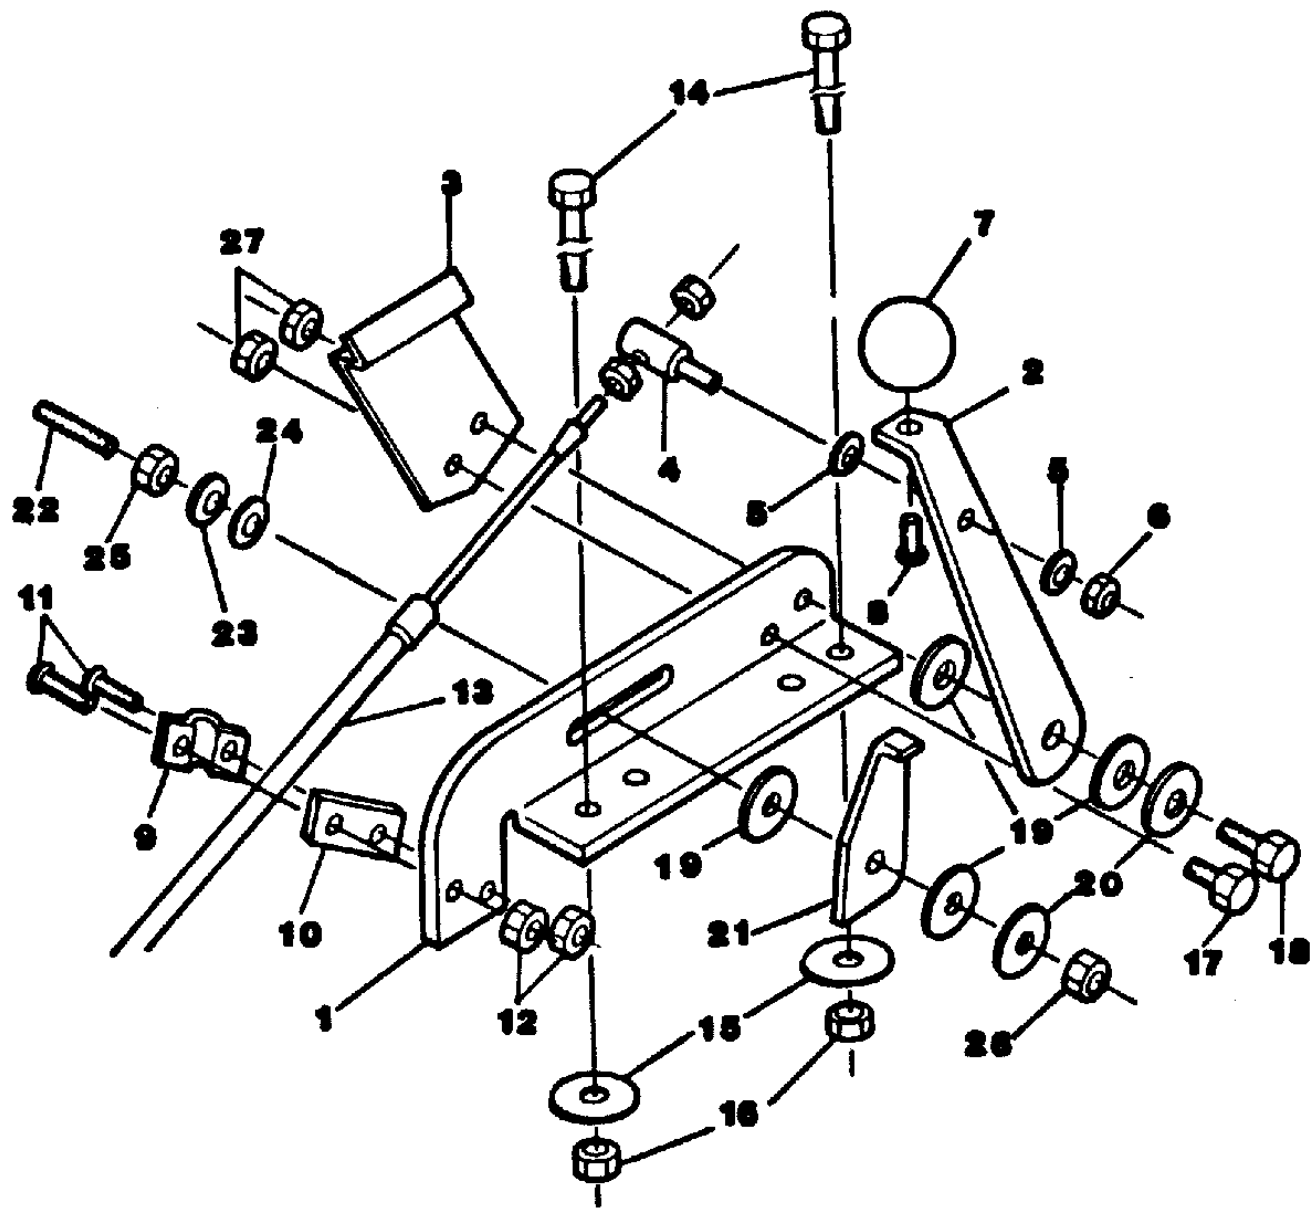

REMOTE SHIFT ASSEMBLY 40S 50ES

Ref No.	Part Number	Description	Qty	Remarks
1	6H4-JD009-22-00	. MOUNTING BRACKET, SHIFT GATE	1	
2	6H4-JD009-24-00	. HANDLE, GATE SHIFT	1	
3	6H4-JD009-39-00	. FORWARD LOCK, GATE SHIFT	1	
4	6H4-JD009-27-00	. CABLE PIVOT, GATE SHIFT	1	
5	6H4-JD006-35-00	. WASHER, PLAIN	2	
6	6H4-JD006-24-00	. NUT, FIBER LOCK	1	
7	6H4-JD005-51-00	. KNOB, 1-3/8 DIA.	1	
8	6H4-JD005-94-00	. BOLT, 5/16-18 x 1/2	1	
9	6H4-JD005-43-00	. CABLE CLAMP	1	
10	6H4-JD005-42-00	. SHIM	1	
11	6H4-JD005-61-00	. SCREW	2	
12	6H4-JD006-19-00	. NUT, FIBER LOCK	2	
13	6H4-JD005-49-00	. CABLE 3 1/2 ft	1	
13	6H4-JD005-55-00	. CABLE, 3 ft	1	
14	6H4-JD005-84-00	. BOLT, HEX HEAD	2	
15	6H4-JD006-33-00	. WASHER, 1/4 x 1-1/8 O.D.	2	
16	6H4-JD006-23-00	. NYLOC	2	
17	6H4-JD005-71-00	. BOLT 1/4-20 x 1/2	1	
18	6H1-JD005-73-00	. BOLT	1	
19	6H4-JD009-69-00	SHIFT GATE ASSEMBLY 3 ft	1	See Note

CONTINUED ON NEXT FRAME >

REMOTE SHIFT ASSEMBLY 40S 50ES

Ref No.	Part Number	Description	Qty	Remarks
19	6H4-JD009-70-00	SHIFT GATE ASSEMBLY 3-1/2 ft	1	See Note
19	6H4-JD006-43-00	. WASHER, RED FIBER	4	
20	6H4-JD006-33-00	. WASHER, 1/4 x 1-1/8 O.D.	2	
21	6H4-JD009-23-00	. NEUTRAL STOP, GATE SHIFT	1	
22	6H4-JD009-26-00	. NEUTRAL PIVOT, GATE SHIFT	1	
23	6H4-JD006-38-00	. WASHER, SPRING LOCK	1	
24	6H4-JD006-35-00	. WASHER, PLAIN	1	
25	6H4-JD006-22-00	. NUT, JAM 1/4-28	1	
26	6H4-JD006-24-00	. NUT, FIBER LOCK	1	
27	6H4-JD006-23-00	. NYLOC	2	