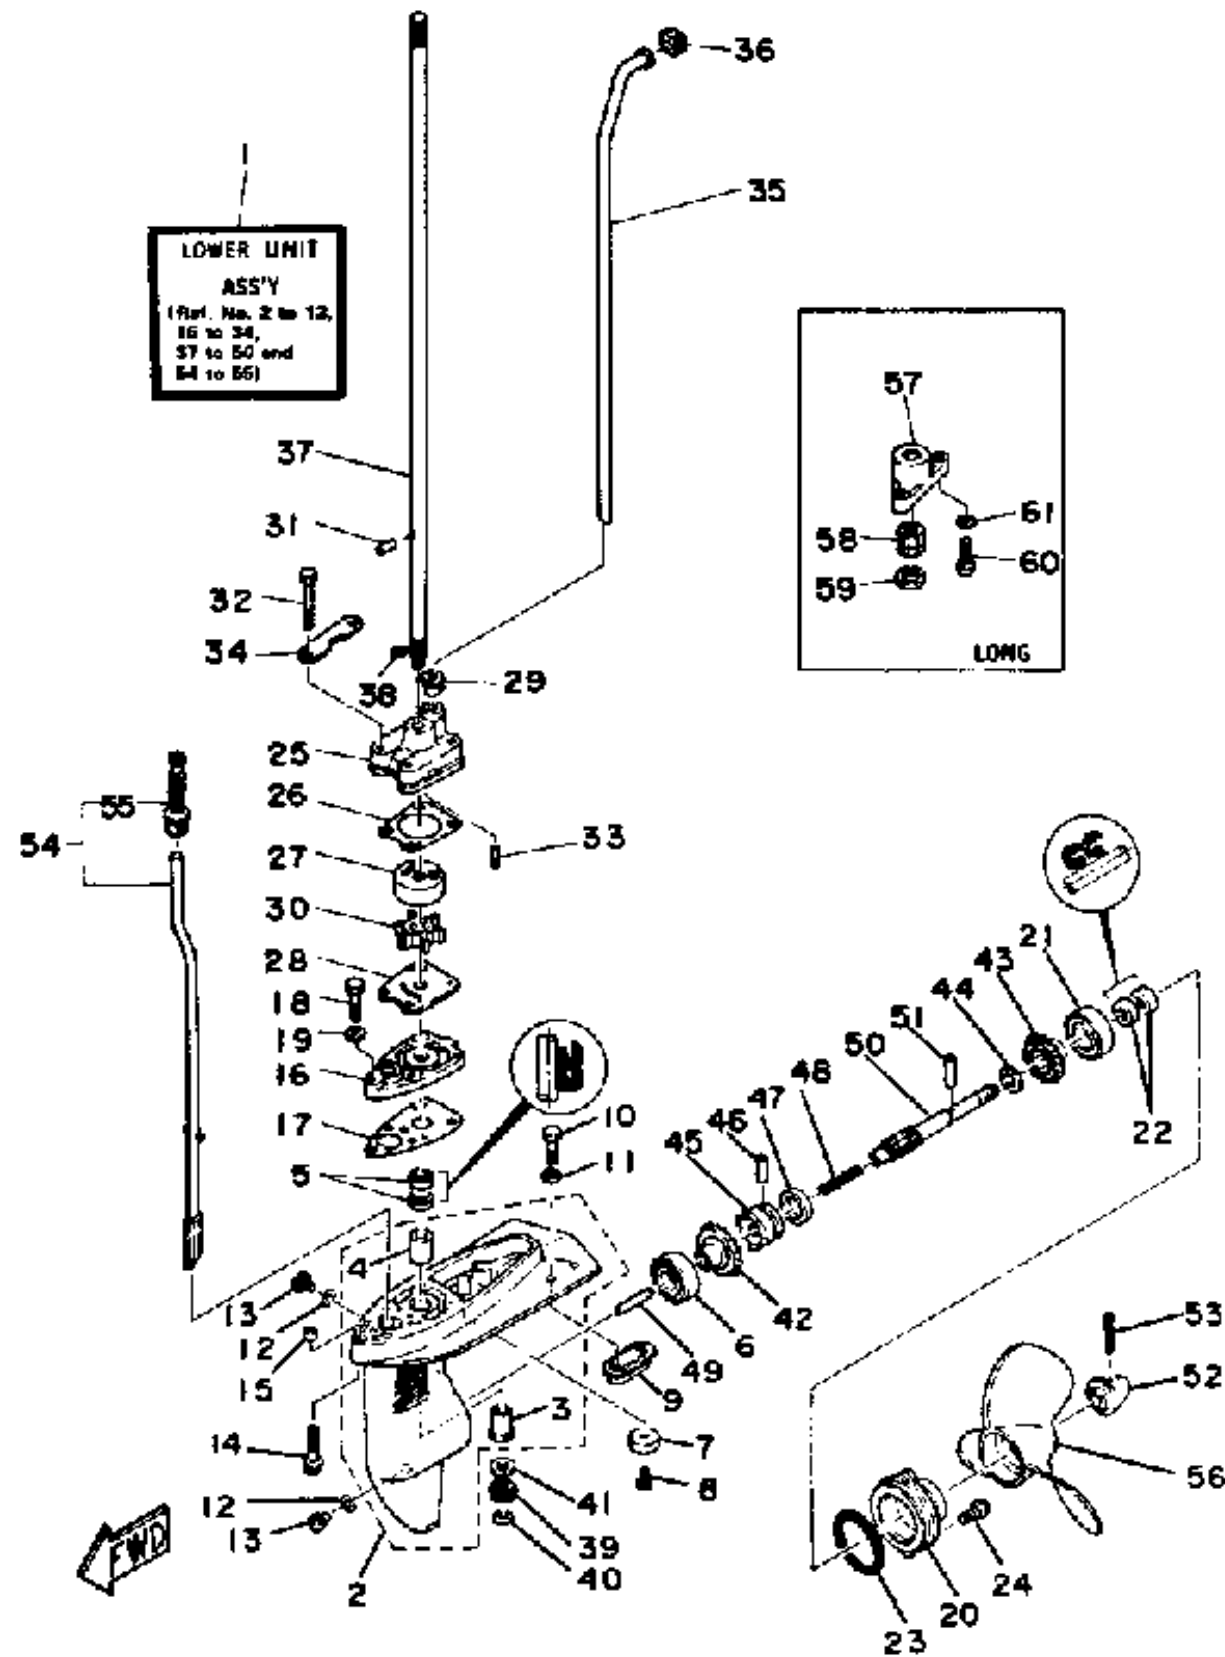

LOWER DRIVE 1

Ref No.	Part Number	Description	Qty	Remarks
20	6E0-45361-09-EK	CAP, LOWER CASING	1	
21	93306-004U0-00	BEARING	1	
22	93101-13M12-00	.OIL SEAL	2	
23	93210-48214-00	.O-RING	1	
24	95895-06016-00	BOLT, FLANGE	2	
25	6E0-44311-00-00	HOUSING, WATER PUMP	1	
26	6E0-44315-00-00	GASKET, WATER PUMP	1	
27	6E0-44322-02-00	INSERT, CARTRIDGE	1	
27	6E0-44322-40-00	INSERT, CARTRIDGE	1	ALT. PARTCHROMATE
28	6E0-44323-00-00	OUTER PLATE, CARTRIDGE	1	
28	6E0-44323-40-00	OUTER PLATE, CARTRIDGE	1	ALT. PARTCHROMATE
29	6E0-44366-00-00	DAMPER, WATER SEAL 2	1	
30	6E0-44352-00-00	.IMPELLER	1	
31	93604-09066-00	PIN, DOWEL	1	
32	97395-06045-00	BOLT, HEXAGON	4	
33	93604-18080-00	.PIN, DOWEL	2	
34	6E0-44328-00-00	PLATE	2	
35	6E0-44361-00-00	TUBE, WATER	1	U.R. SHORT
35	6E0-44361-10-00	TUBE, WATER	1	U.R. LONG
36	646-44365-00-00	DAMPER, WATER SEAL	1	

CONTINUED ON NEXT FRAME >