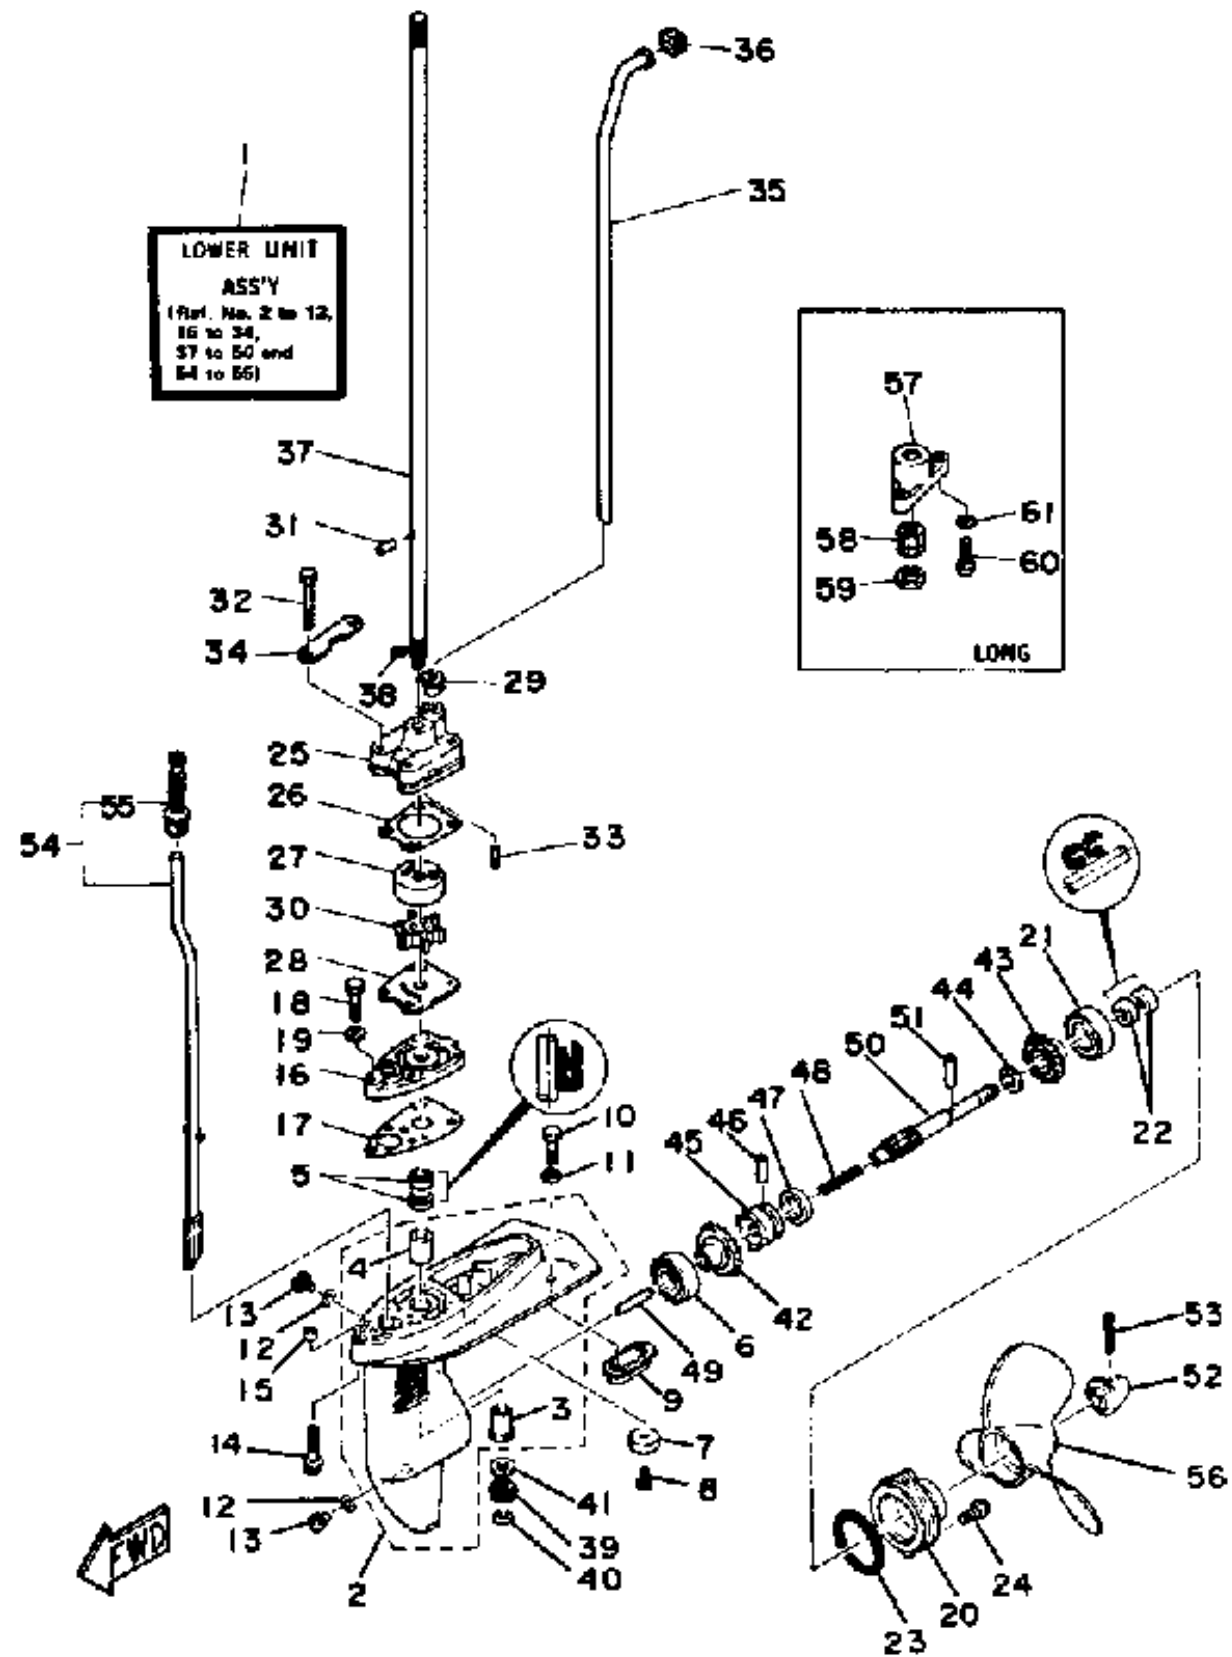

LOWER DRIVE 1

Ref No.	Part Number	Description	Qty	Remarks
56	6E0-45943-00-EL	PROPELLER, ALUMINUM (7 X 7-12"-B)	1	U.R.
56	6E0-45941-00-EL	PROPELLER, ALUMINUM (8 X 7-1/2"-B)	1	U.R.
56	644-45941-01-EL	PROP. STD. P-95 (3X7-1/4"X5"-B)	1	U.R.
56	6E0-45945-00-EL	PROPELLER, ALUMINUM (7-1/4 X 7-1/2"-B)	1	U.R.
57	6E0-45331-00-5B	HOUSING, BEARING	1	LONG
58	6E0-45318-01-00	BUSHING, DRIVE SHAFT	1	LONG
59	93420-22M03-00	CIRCLIP	1	LONG
60	98580-05525-00	SCREW, PAN HEAD	2	LONG
61	92990-05600-00	WASHER, PLATE	2	LONG