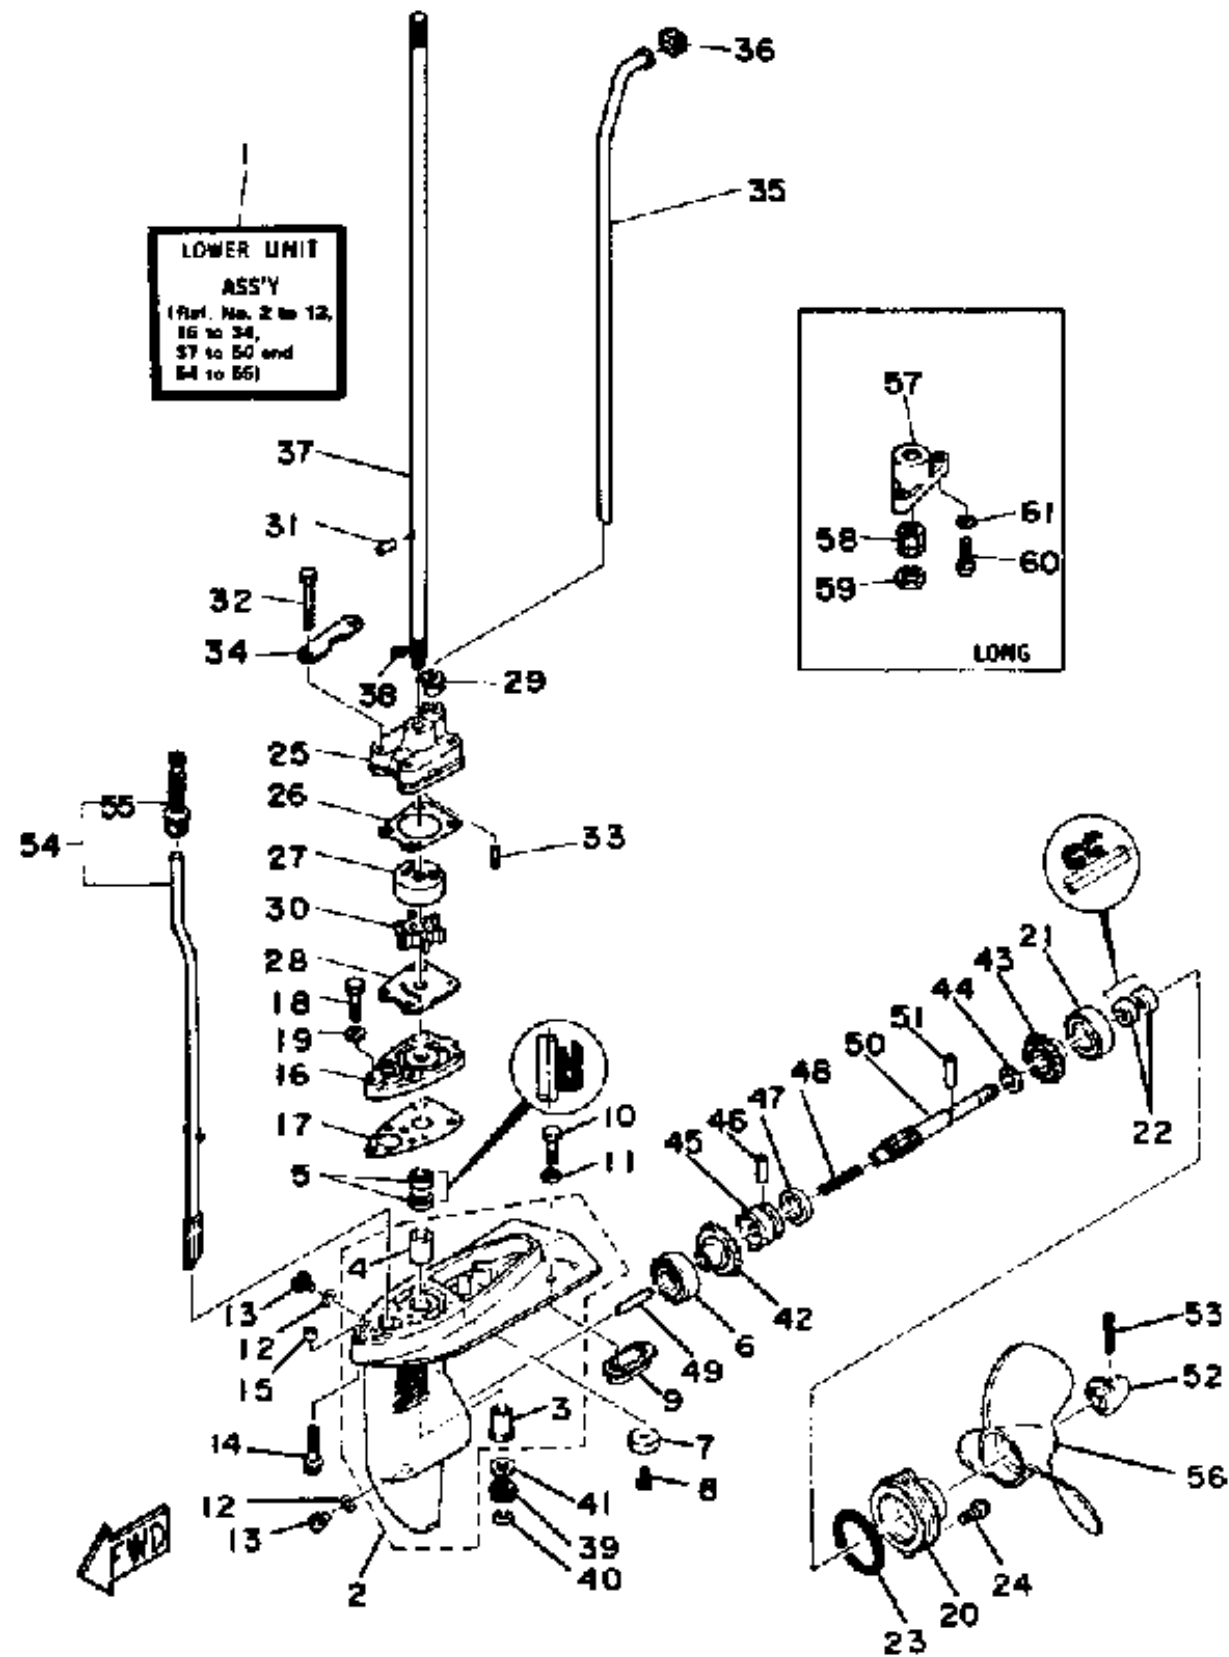

LOWER DRIVE 1

Ref No.	Part Number	Description	Qty	Remarks
1	6E0-45300-02-EK	LOWER UNIT ASSEMBLY	1	
1	6E0-45300-12-EK	LOWER UNIT ASSEMBLY	1	
2	99999-02180-00	CASING, LOWER	1	
3	6E0-45317-09-00	.BUSHING, DRIVE SHAFT	1	
4	6E0-45316-09-00	.BUSHING, DRIVE SHAFT	1	
5	93101-10M14-00	.OIL SEAL	2	
6	93306-004U0-00	BEARING	1	
7	6E0-45251-00-00	ANODE	1	
8	97395-06012-00	BOLT	1	
9	6E0-45251-11-00	ANODE	1	
10	97395-06016-00	BOLT, HEX	2	
11	92990-06600-00	WASHER, PLATE	2	
12	90430-08020-00	.GASKET	3	
13	90340-08M04-00	PLUG, STRAIGHT SCREW	3	
14	90119-06M40-00	BOLT, WITH WASHER	2	
15	90387-06M14-00	COLLAR	2	
16	6E0-45321-01-5B	PLATE	1	
17	6E0-45315-00-00	PACKING, LOWER CASE	1	
18	97395-06025-00	BOLT	1	
19	92990-06600-00	WASHER, PLATE	1	

CONTINUED ON NEXT FRAME >

LOWER DRIVE 1

Ref No.	Part Number	Description	Qty	Remarks
37	6E0-45511-00-00	SHAFT, DRIVE (SHORT)	1	U.R. SHORT
37	6E0-45511-10-00	DRIVE SHAFT (LONG)	1	U.R. LONG
38	90467-08M01-00	CLIP	1	
39	6E0-45551-00-00	PINION (13T)	1	
40	99009-06600-00	CIRCLIP	1	
41	90201-11M49-00	WASHER, PLATE	1	
42	6E0-45560-00-00	GEAR	1	
43	6E0-45570-00-00	GEAR	1	
44	90201-13M50-00	WASHER, PLATE	1	
45	6E0-45631-00-00	CLUTCH, DOG	1	
46	90250-05046-00	PIN, STRAIGHT	1	
47	654-45633-00-00	RING, CROSS PIN	1	
48	90501-10064-00	SPRING, COMPRESSION	1	
49	654-45635-00-00	PLUNGER, SHIFT	1	
51	6E0-45615-00-00	PIN, SHEAR	1	
52	647-45616-02-00	NUT, PROPELLER	1	
53	91490-30040-00	PIN, COTTER	1	
54	6E0-44150-00-00	SHIFT CAM ASSY	1	U.R. SHORT
54	6E0-44150-10-00	SHIFT CAM ASSY	1	U.R. LONG
55	6G1-44147-00-00	.BOOT, SHIFT ROD	1	