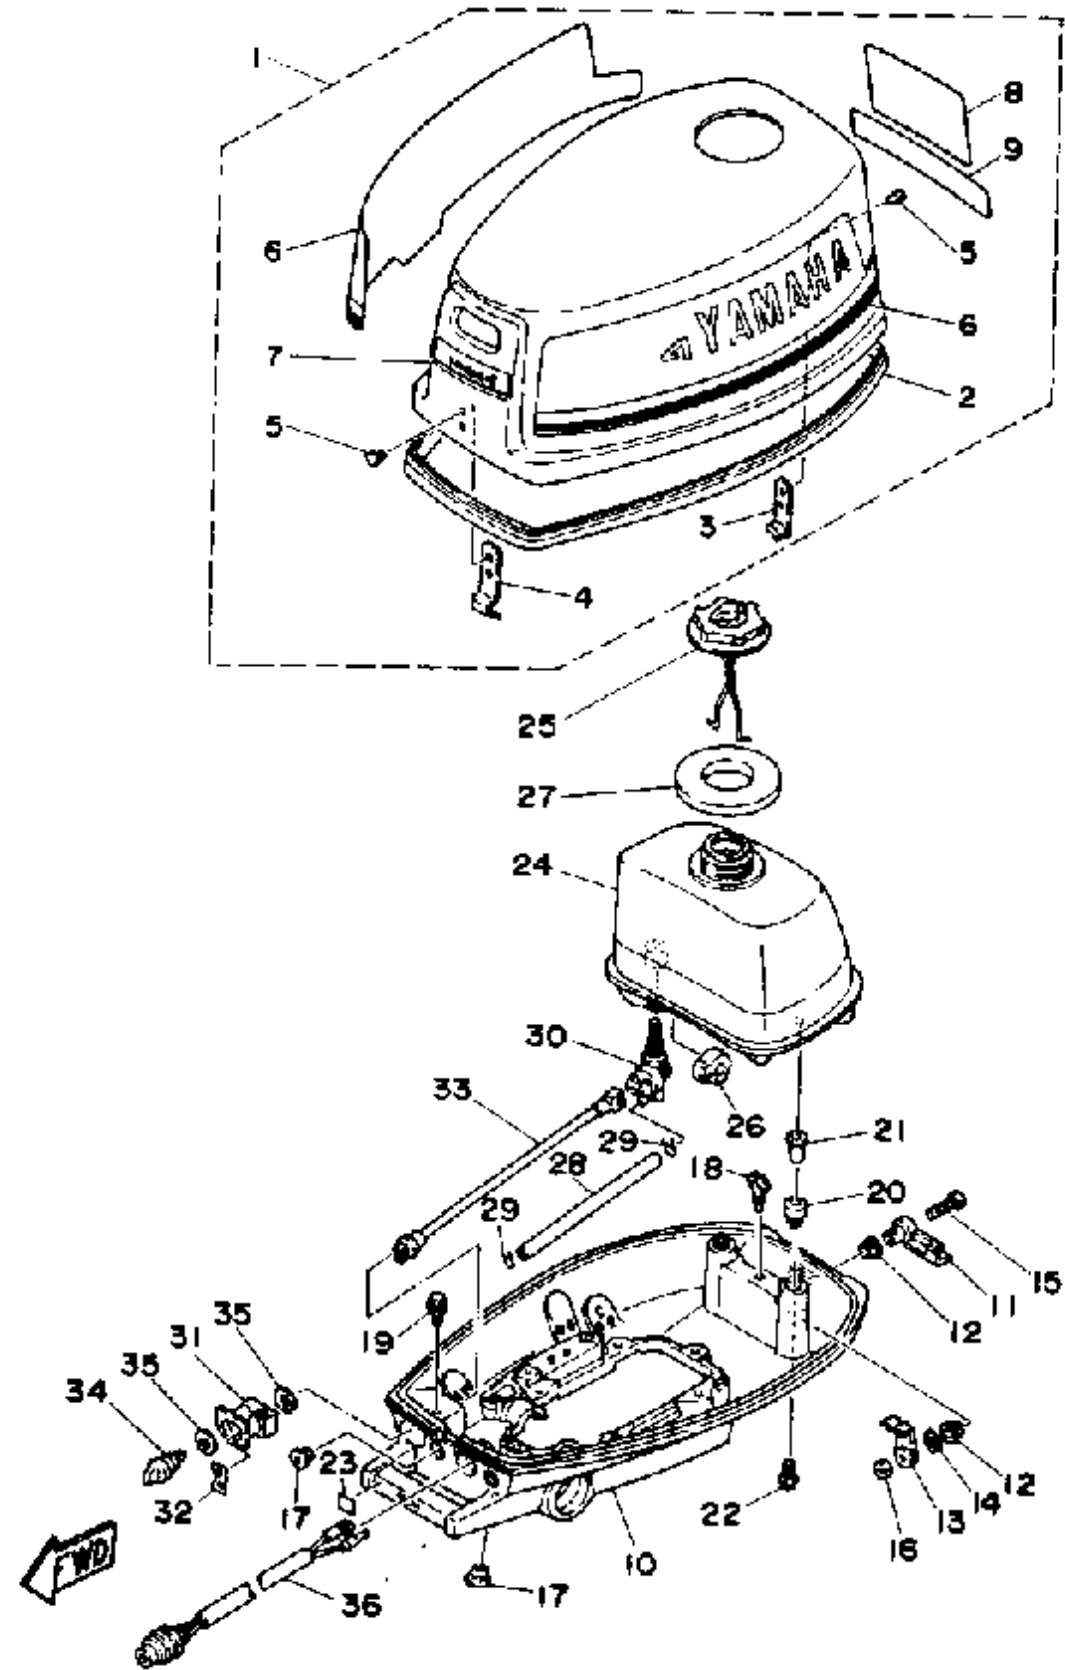

COWLING FUEL

Ref No.	Part Number	Description	Qty	Remarks
1	6E0-42610-13-EK	TOP COWLING ASSEMBLY	1	
2	6E0-42615-00-00	. .SEAL	1	
3	6E0-42647-01-00	. .HOLDER, CLAMP BAND	1	
4	6E0-42651-02-00	. .HOOK	1	
5	90266-04M00-00	. .RIVET	4	
6	6E0-W0070-12-00	. GRAPHIC SET	1	
7	6E0-42677-10-00	. GRAPHIC, FRONT	1	
8	6E0-42678-11-00	. GRAPHIC, REAR	1	
9	6E0-42682-10-00	. MARK, COWLING 2	1	
10	6E0-42711-04-EK	BOTTOM COWLING	1	
11	6E0-42815-00-EK	LEVER, CLAMP 1	1	
12	90386-12069-00	BUSH	2	
13	6E0-42816-00-00	LEVER, CLAMP	1	
14	90206-12052-00	WASHER, WAVE	1	
15	97895-06030-00	SCREW, PAN HEAD	1	
16	95380-06700-00	NUT	1	
17	90480-14M14-00	GROMMET	2	
18	606-42591-00-00	HOLDER SHARE PIN	1	
19	90105-06M15-00	BOLT, FLANGE	1	
20	6E0-24182-00-00	DAMPER, LOCATING 2	2	

CONTINUED ON NEXT FRAME >

COWLING FUEL

Ref No.	Part Number	Description	Qty	Remarks
21	6E0-42542-00-00	PIPE	2	
22	95895-06025-00	.BOLT, FLANGE	2	
23	6A1-42792-01-00	MARK (100:1)	1	
24	6E0-24110-00-EK	FUEL TANK	1	
25	6E0-24610-02-00	CAP ASSY	1	
26	6E0-24181-00-00	DAMPER, LOCATING 1	2	
27	6E0-24641-00-00	GASKET, CAP 1	1	
28	90445-09M37-00	HOSE (L240)	1	
29	90467-08004-00	CLIP	2	
30	6E0-24500-00-00	FUEL COCK ASSEMBLY 1	1	
31	6E0-24571-00-00	BUSHING	1	
32	6E0-24591-00-00	GRAPHIC, CHANGE LEV	1	
33	6E0-24572-00-00	SHAF2, FUEL CHANGE	1	
34	6E0-24575-01-00	LEVER, FUEL CHANGE	1	
35	90202-12M17-00	WASHER, PLATE	2	
36	6E0-82550-00-00	STOP SWITCH ASSEMBLY	1	