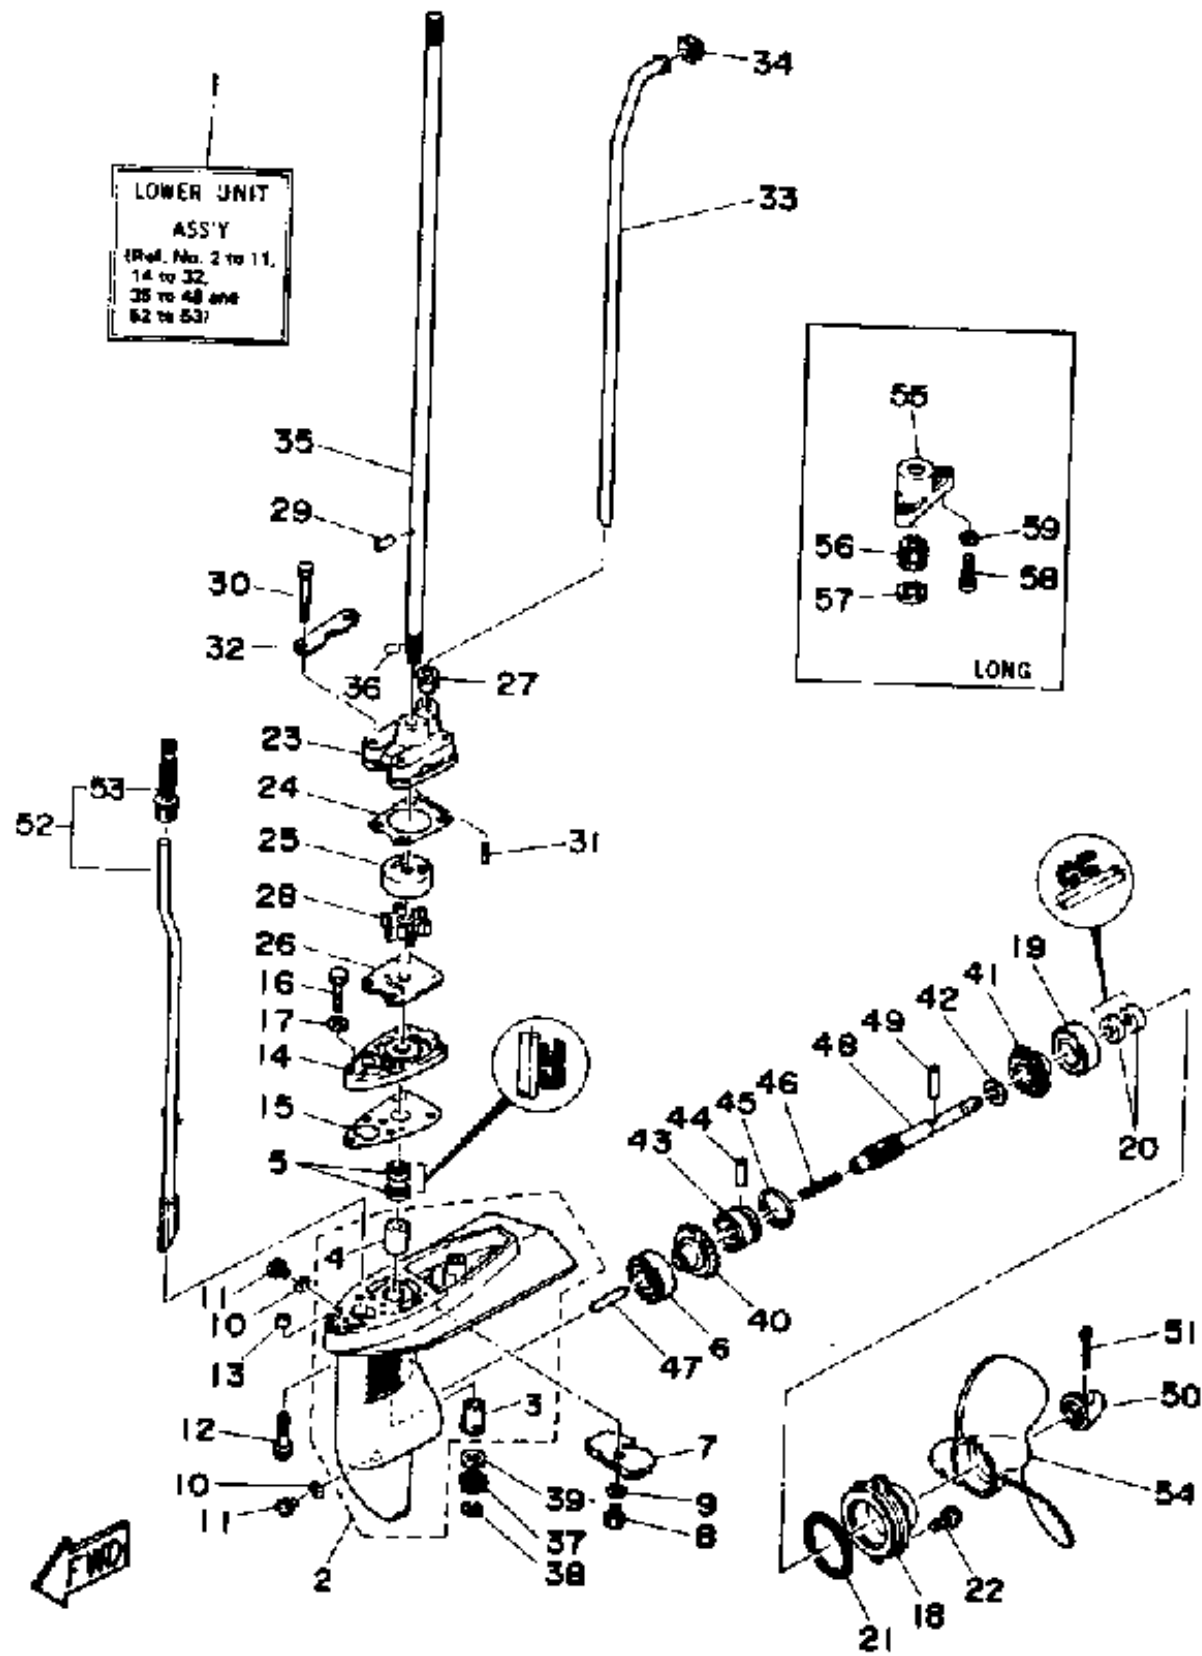

LOWER DRIVE 1

Ref No.	Part Number	Description	Qty	Remarks
1	6E0-45300-02-EK	LOWER UNIT ASSEMBLY	1	UR
1	6E0-45300-12-EK	LOWER UNIT ASSEMBLY	1	UR
2	6E0-45311-02-EK	CASING, LOWER	1	
3	6E0-45317-09-00	.BUSHING, DRIVE SHAFT	1	
4	6E0-45316-09-00	.BUSHING, DRIVE SHAFT	1	
5	93101-10M14-00	.OIL SEAL	2	
6	93306-004U0-00	BEARING	1	
7	6L5-45251-02-00	ANODE	1	
8	97395-06012-00	BOLT	1	
9	92990-06600-00	.WASHER, PLATE	1	
10	90430-08020-00	.GASKET	3	
11	90340-08M04-00	PLUG, STRAIGHT SCREW	3	
12	90119-06M40-00	BOLT, WITH WASHER	2	
13	90387-06M14-00	COLLAR	2	
14	6E0-45321-01-5B	PLATE	1	
15	6E0-45315-00-00	PACKING, LOWER CASE	1	
16	97395-06025-00	BOLT	1	
17	92990-06600-00	.WASHER, PLATE	1	
18	6E0-45361-09-EK	CAP, LOWER CASING	1	
19	93306-004U0-00	BEARING	1	

CONTINUED ON NEXT FRAME >

LOWER DRIVE 1

Ref No.	Part Number	Description	Qty	Remarks
20	93101-13M12-00	.OIL SEAL	2	
21	93210-48214-00	.O-RING	1	
22	95895-06016-00	BOLT, FLANGE	2	
23	6E0-44311-00-00	HOUSING, WATER PUMP	1	
24	6E0-44315-00-00	GASKET, WATER PUMP	1	
25	6E0-44322-02-00	INSERT, CARTRIDGE	1	
25	6E0-44322-40-00	INSERT, CARTRIDGE	1	AP
26	6E0-44323-00-00	OUTER PLATE, CARTRIDGE	1	
26	6E0-44323-40-00	OUTER PLATE, CARTRIDGE	1	AP
27	6E0-44366-00-00	DAMPER, WATER SEAL 2	1	
28	6E0-44352-00-00	IMPELLER	1	
29	93604-09066-00	PIN, DOWEL	1	
30	97395-06045-00	BOLT, HEXAGON	4	
31	93604-18080-00	.PIN, DOWEL	2	
32	6E0-44328-00-00	PLATE	2	
33	6E0-44361-00-00	TUBE, WATER	1	UR
33	6E0-44361-10-00	TUBE, WATER	1	UR
34	646-44365-00-00	DAMPER, WATER SEAL	1	
35	6E0-45511-00-00	SHAFT, DRIVE (SHORT)	1	UR
35	6E0-45511-10-00	DRIVE SHAFT (LONG)	1	UR