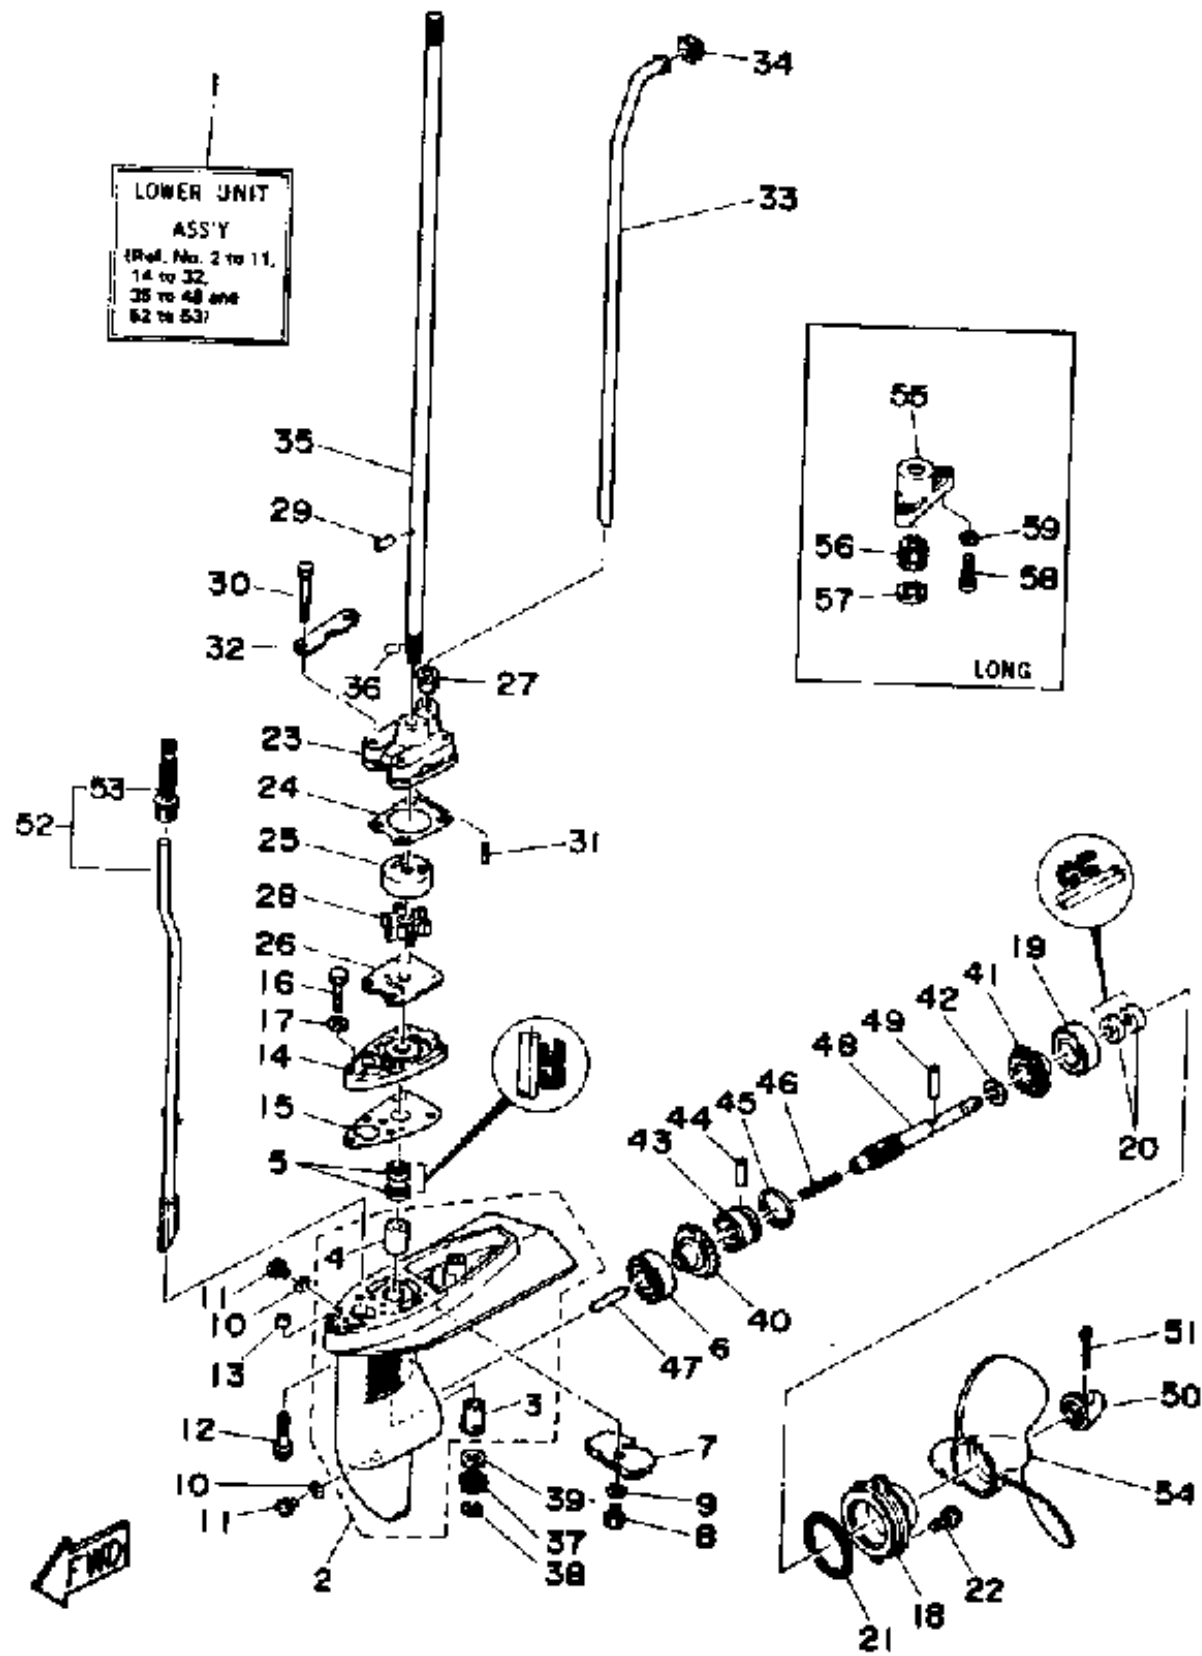

LOWER DRIVE 1

Ref No.	Part Number	Description	Qty	Remarks
54	6E0-45941-00-EL	PROPELLER, ALUMINUM (8 X 7-1/2"-B)	1	UR
54	644-45941-01-EL	PROP. STD. P-95 (3X7-1/4"X5"-B)	1	UR
54	6E0-45945-00-EL	PROPELLER, ALUMINUM (7-1/4 X 7-1/2"-B)	1	UR
55	6E0-45331-00-5B	HOUSING, BEARING	1	
56	6E0-45318-01-00	BUSHING, DRIVE SHAFT	1	
57	93420-22M03-00	CIRCLIP	1	
58	98580-05525-00	SCREW, PAN HEAD	2	
59	92990-05600-00	WASHER, PLATE	2