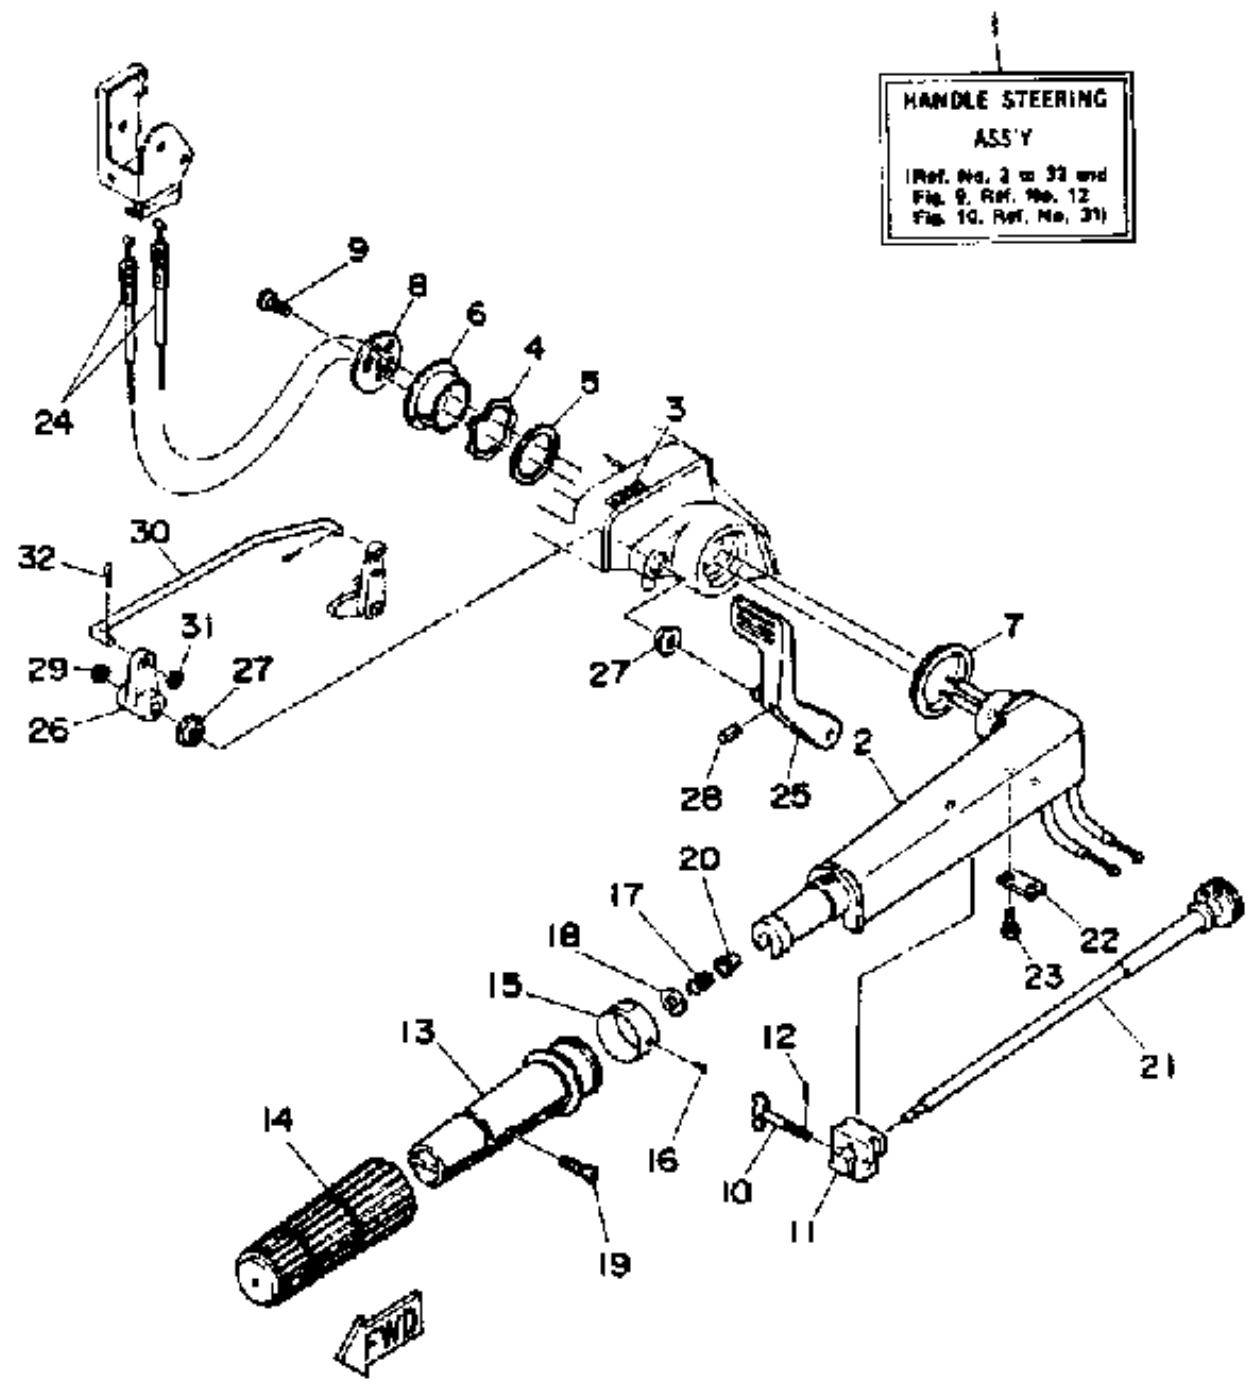

STEERING

Ref No.	Part Number	Description	Qty	Remarks
1	6J8-W0084-00-EK	TILLER HANDLE ASSEMBLY	1	
1	6J8-W0084-00-EK	TILLER HANDLE ASSEMBLY	1	
2	6G1-42111-03-EK	HANDLE, STEERING	1	
3	6E0-44191-11-00	INDICATOR, SHIFT	1	
4	90206-35M20-00	WASHER, WAVE	1	
4	90206-35M20-00	WASHER, WAVE	1	
5	90202-35M24-00	WASHER, PLATE	1	
6	90386-34M40-00	BUSH	1	
7	90386-43M62-00	BUSH	1	
8	6G1-42131-01-00	COVER, HANDLE STEERING	1	
9	97395-06016-00	BOLT, HEX	1	
10	6G1-42125-01-00	BOLT, FRICTION ADJUSTING	1	
11	6G1-42126-00-00	FRICTION, STEERING HANDLE GRIP	1	
12	91490-16010-00	PIN. COTTER	1	
13	664-42119-00-00	GRIP, STEERING HANDLE	1	
14	6G1-42177-00-00	RUBBER, HANDLE	1	
15	6J8-42137-00-00	INDICATOR, THROTTLE	1	
16	90269-02M09-00	RIVET	1	
17	90501-23215-00	SPRING, COMPRESSION	1	
17	90501-23215-00	SPRING, COMPRESSION	1	

CONTINUED ON NEXT FRAME >

STEERING

Ref No.	Part Number	Description	Qty	Remarks
18	92990-10600-00	WASHER, PLATE	1	
19	90149-05M13-00	SCREW	1	
20	90386-08032-00	BUSH	1	
21	6G1-42138-01-00	LEVER, THROTTLE	1	
22	6E0-42159-02-00	STAY	1	
23	97895-05012-00	SCREW, PAN HEAD	2	
24	6J8-26301-00-00	THROTTLE CABLE ASSY	2	
25	6J8-44111-00-EK	HANDLE, GEAR SHIFT	1	
26	6J8-44125-00-00	LEVER, SHIFT ROD	1	
27	682-44132-00-00	BUSHING	2	
28	91690-30318-00	PIN, SPRING	1	
29	90386-06M12-00	BUSH	1	
30	6J8-44124-00-00	LINK, SHIFT ROD	1	
31	92990-06200-00	.WASHER, PLAIN	1	
32	91490-20015-00	.PIN. COTTER	1	