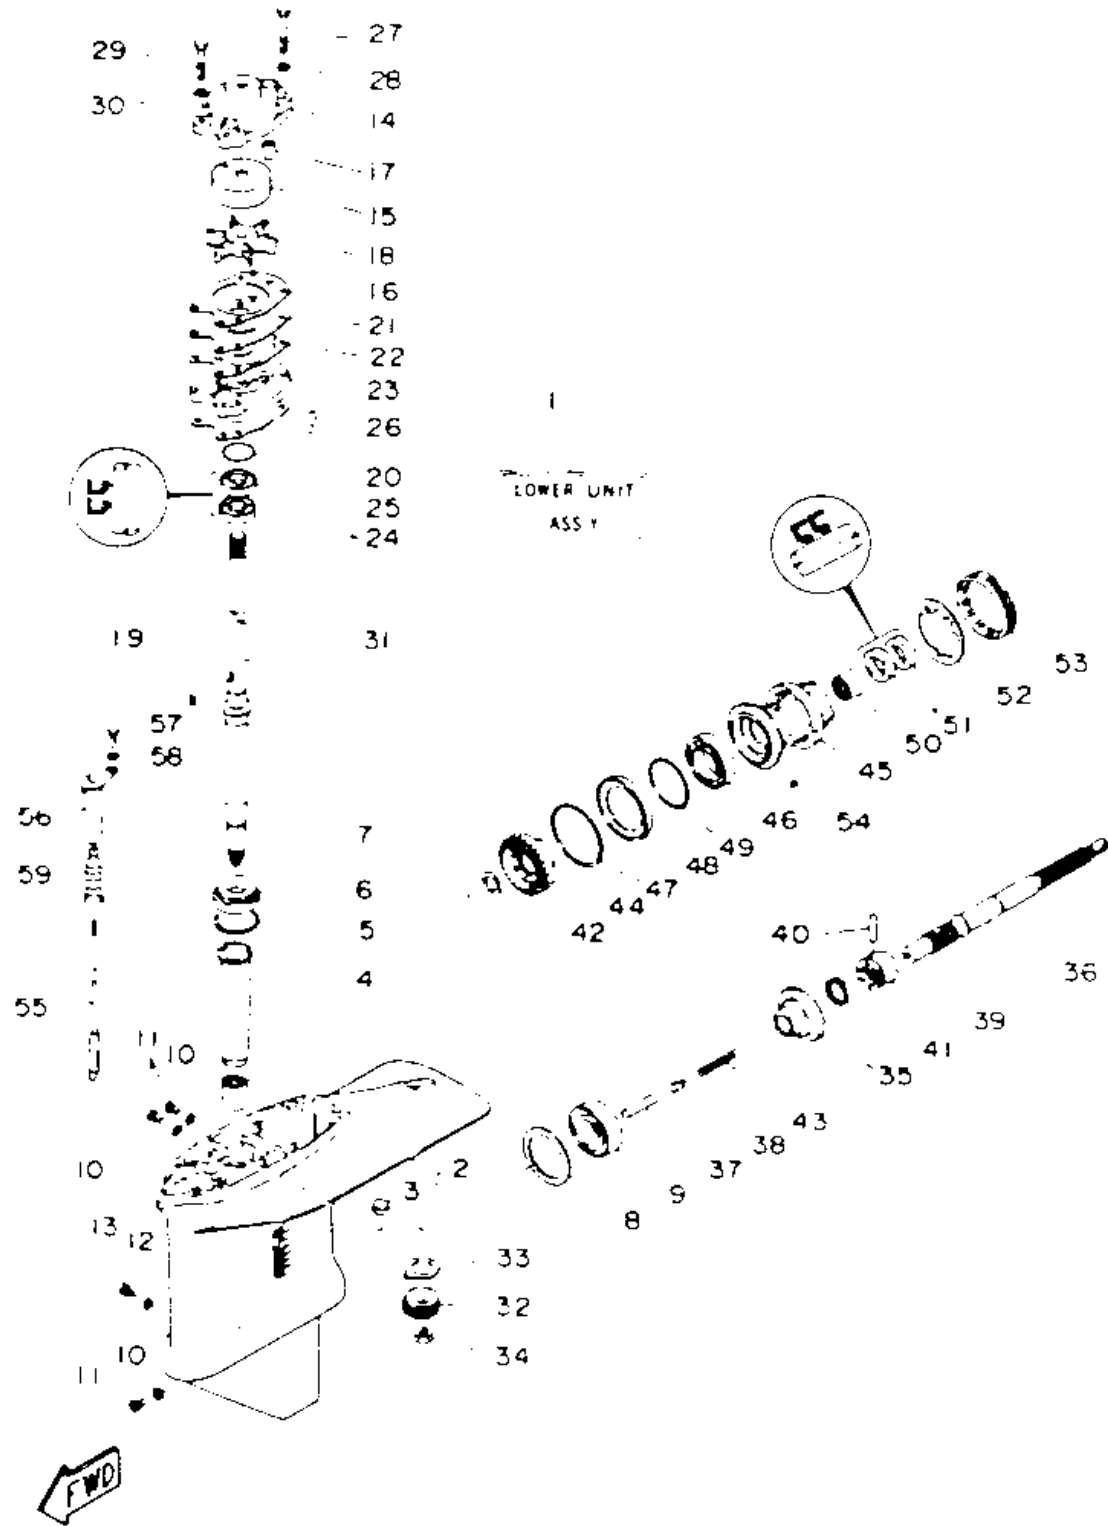

CONTINUED ON NEXT FRAME >

LOWER DRIVE 1

Ref No.	Part Number	Description	Qty	Remarks
9	93332-00003-00	BEARING	1	
10	90430-08020-00	.GASKET	3	
11	90340-08M04-00	PLUG, STRAIGHT SCREW	3	
12	90430-06M03-00	.GASKET	1	
13	90149-06M00-00	SCREW	1	
14	676-44311-00-00	HOUSING, WATER PUMP	1	
15	676-44322-00-00	INSERT, CARTRIDGE	1	
16	676-44315-A0-00	GASKET, WATER PUMP	1	
17	663-44366-00-00	DAMPER, WATER SEAL 2	1	
18	6F5-44352-00-00	IMPELLER	1	
19	90280-04M00-00	KEY, WOODRUFF	1	
20	679-44316-A0-00	GASKET, WATER PUMP	1	
21	676-44323-00-00	OUTER PLATE, CARTRIDGE	1	
22	676-44324-A0-00	GASKET, CARTRIDGE	1	
23	679-44341-00-94	HOUSING, WATER PUMP	1	
24	93101-22067-00	.OIL SEAL	1	
25	93210-41042-00	O-RING	1	
26	93604-08062-00	PIN, DOWEL	2	
27	97395-08055-00	BOLT	2	
28	92990-08600-00	.WASHER, PLATE	2	

CONTINUED ON NEXT FRAME >

LOWER DRIVE 1

Ref No.	Part Number	Description	Qty	Remarks
47	663-45577-01-12	SHIM (T:0.12MM)	1	UR
47	663-45577-01-10	SHIM (T:0.10MM)	1	UR
47	663-45577-01-30	SHIM (T:0.30MM)	1	UR
47	663-45577-01-50	SHIM (T:0.50MM)	1	UR
47	663-45577-01-40	SHIM (T:0.40MM)	1	UR
48	663-45576-00-00	WASHER, THRUST	1	
49	93210-66M98-00	O-RING	1	
50	93317-22204-00	BEARING	1	
51	93101-22067-00	.OIL SEAL	2	
52	90214-48M03-00	WASHER, CLAW	1	
53	697-45384-00-00	NUT	1	
54	90282-04010-00	KEY, STRAIGHT	1	
55	679-44150-10-00	SHIFT CAM ASSEMBLY	1	
56	679-44152-00-00	BUSHING, SHIFT CAM	1	
57	97080-06018-00	BOLT	1	
58	92990-06600-00	.WASHER, PLATE	1	
59	650-44147-00-00	BOOT, SHIFT ROD	1	