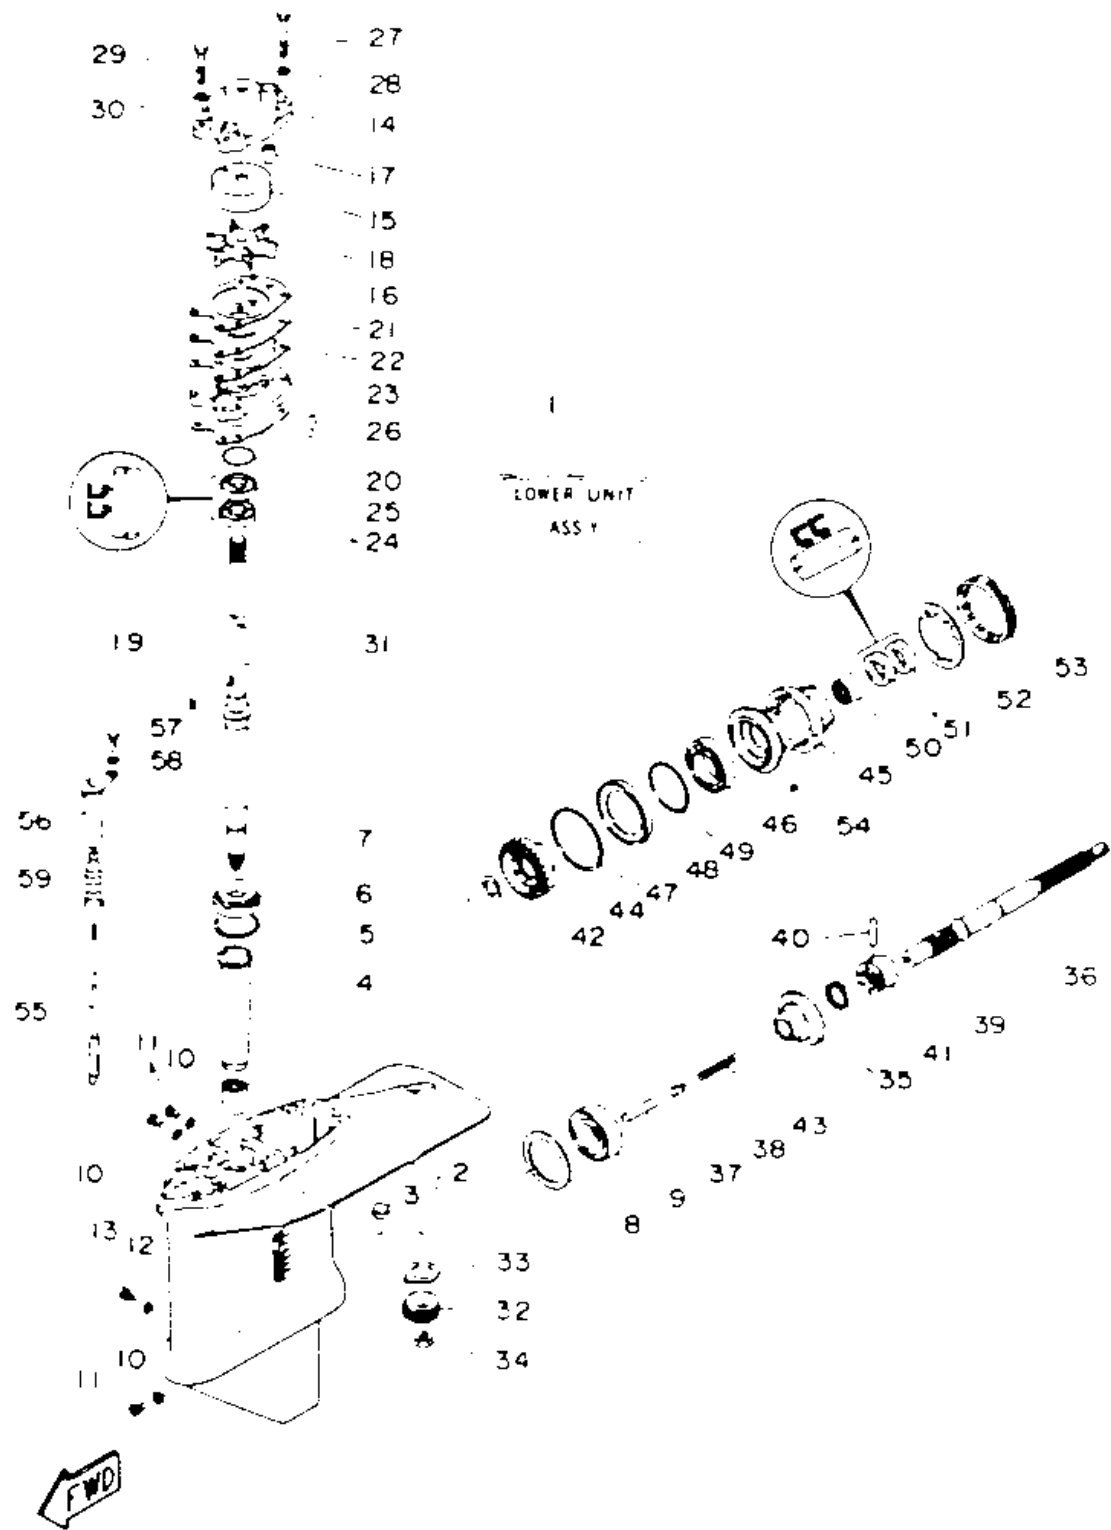

LOWER DRIVE 1

Ref No.	Part Number	Description	Qty	Remarks
47	663-45577-01-12	SHIM (T:0.12MM)	1	UR
47	663-45577-01-10	SHIM (T:0.10MM)	1	UR
47	663-45577-01-30	SHIM (T:0.30MM)	1	UR
47	663-45577-01-50	SHIM (T:0.50MM)	1	UR
47	663-45577-01-40	SHIM (T:0.40MM)	1	UR
48	663-45576-00-00	WASHER, THRUST	1	
49	93210-66M98-00	O-RING	1	
50	93317-22204-00	BEARING	1	
51	93101-22067-00	.OIL SEAL	2	
52	90214-48M03-00	WASHER, CLAW	1	
53	697-45384-00-00	NUT	1	
54	90282-04010-00	KEY, STRAIGHT	1	
55	679-44150-10-00	SHIFT CAM ASSEMBLY	1	
56	679-44152-00-00	BUSHING, SHIFT CAM	1	
57	97080-06018-00	BOLT	1	
58	92990-06600-00	.WASHER, PLATE	1	
59	650-44147-00-00	BOOT, SHIFT ROD	1