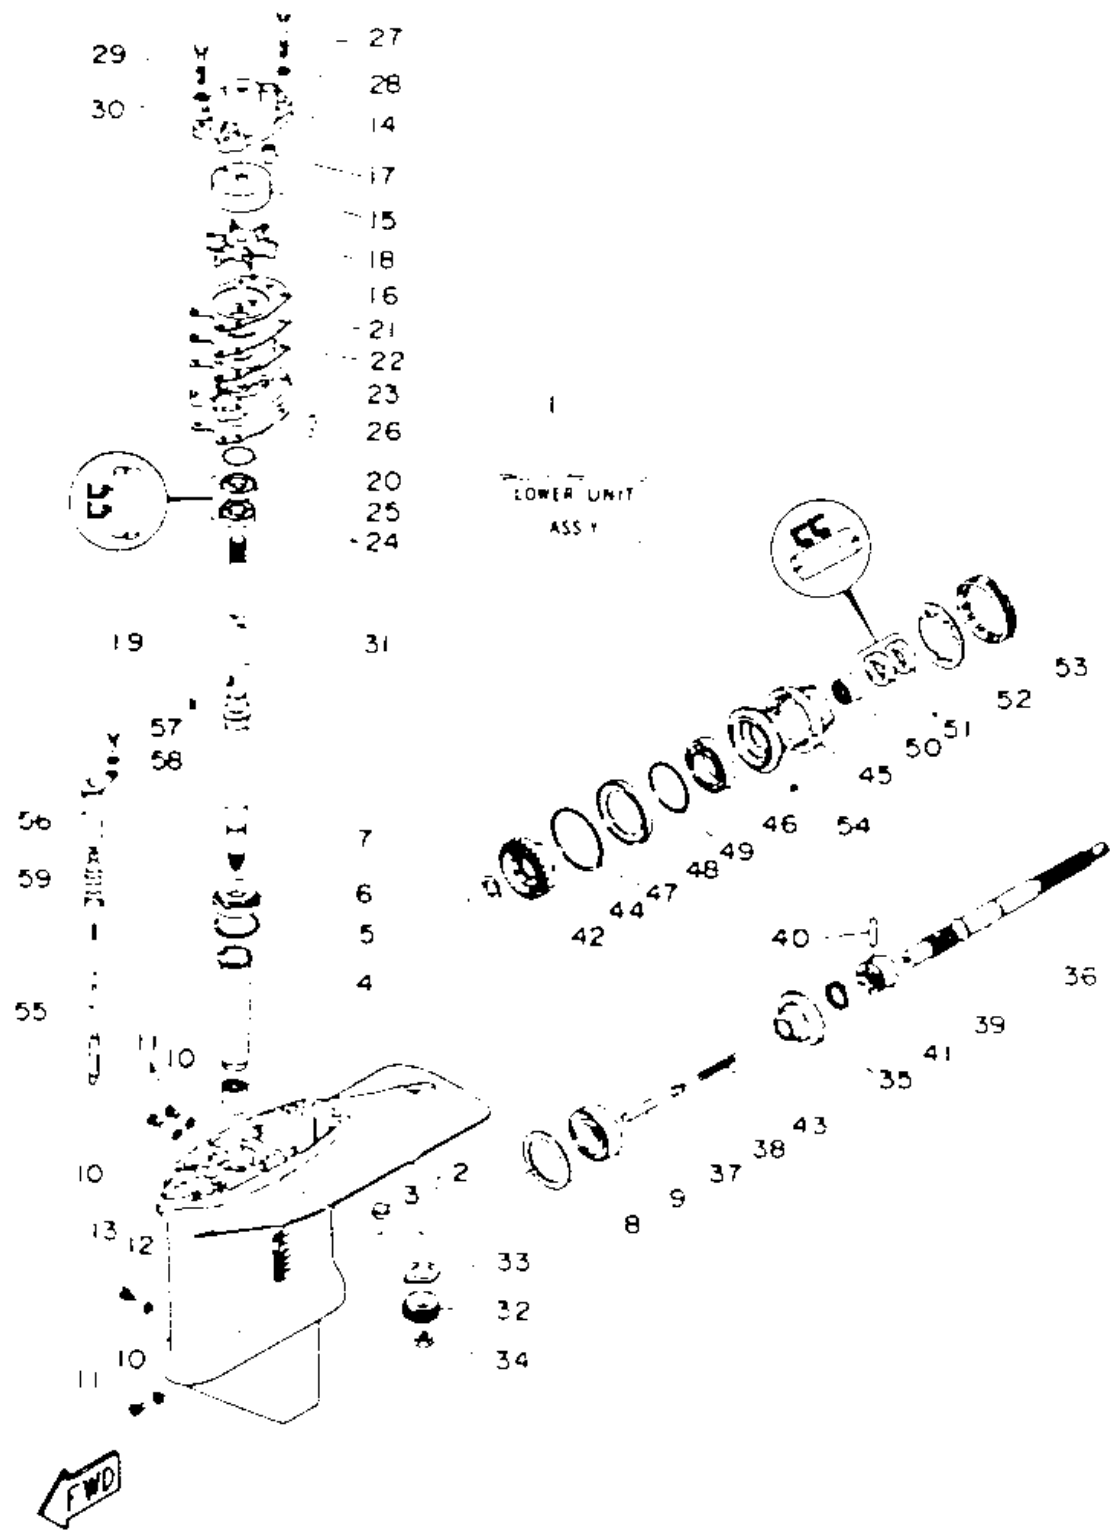

LOWER DRIVE 1

Ref No.	Part Number	Description	Qty	Remarks
29	97395-08045-00	BOLT	2	
30	92990-08600-00	.WASHER, PLATE	2	
31	679-45501-10-00	DRIVE SHAFT COMP.	1	
32	6H9-45551-00-00	PINION	1	
33	663-45552-00-00	BEARING, PLAIN	1	
34	90170-12138-00	NUT	1	
35	679-45560-00-00	GEAR	1	
36	679-45611-01-00	SHAFT, PROPELLER	1	
37	676-45635-00-00	PLUNGER, SHIFT	1	
38	663-45634-00-00	SLIDE, SHIFT	1	
39	663-45631-01-00	CLUTCH, DOG	1	
40	90250-06023-00	PIN, STRAIGHT	1	
41	663-45633-00-00	RING, CROSS PIN	1	
42	90201-22429-00	WASHER, PLATE	1	
43	90501-16M01-00	SPRING, COMPRESSION	1	
44	679-45571-00-00	GEAR	1	
45	679-45331-00-94	HOUSING, BEARING	1	
46	93306-00702-00	BEARING	1	
47	663-45577-01-18	SHIM (T:0.18MM)	1	UR
47	663-45577-01-15	SHIM (T:0.15MM)	1	UR

CONTINUED ON NEXT FRAME >