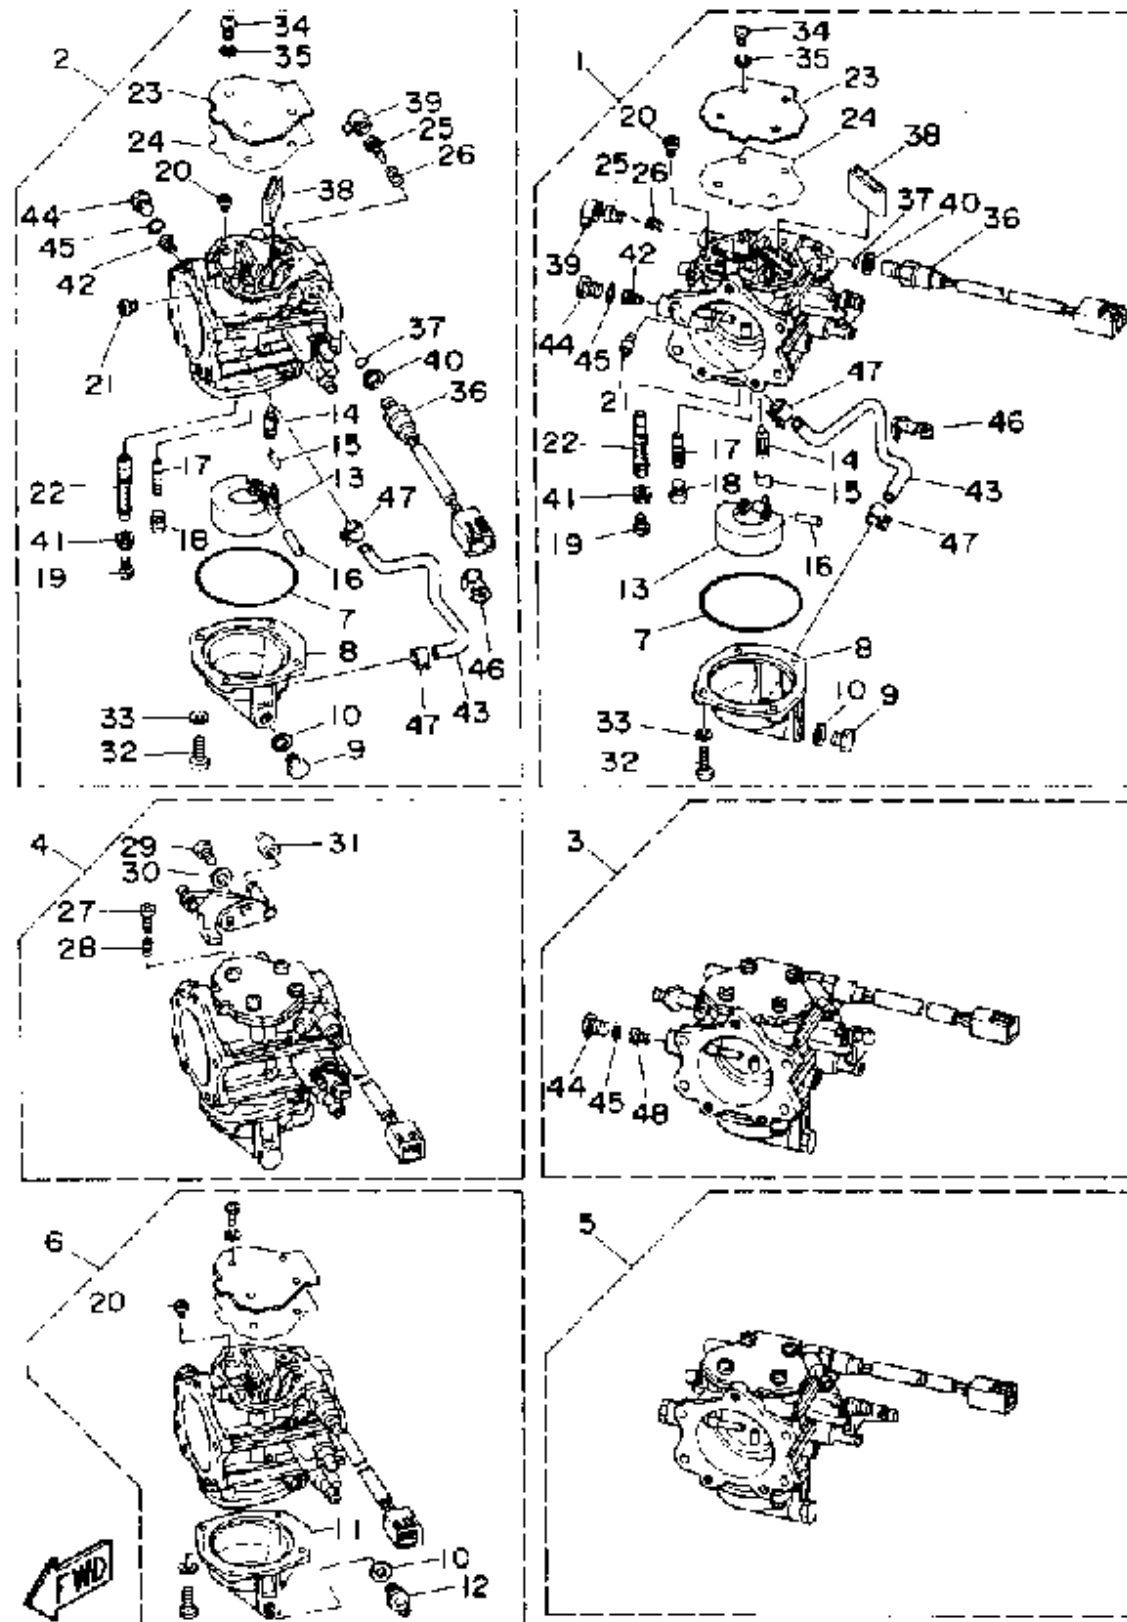

# CARBURETOR

Ref No.	Part Number	Description	Qty	Remarks
21	61A-1492H-12-00	. .JET, SLOW AIR BLEED (#60)	6	
22	61A-1492A-00-00	. NOZZLE, MAIN	6	
23	61A-14527-00-00	. PLATE	6	
24	61A-14959-00-00	. GASKET	6	
25	6E5-14323-03-00	. SCREW, AIR ADJUSTING	6	
26	6E5-14223-00-00	. .SPRING, AIR ADJUSTING	6	
27	6E5-14321-00-00	. .SCREW, THROTTLE	1	CARB. ASSY 4
28	6J8-14334-00-00	. .SPRING, THROTTLE	1	CARB. ASSY 4
29	6K5-14592-00-00	. SCREW	1	CARB. ASSY 4
30	92990-05600-00	. WASHER, PLATE	1	CARB. ASSY 4
31	6J8-14578-00-00	. .COLLAR	1	CARB. ASSY 4
32	98580-05016-00	. SCREW, PAN HEAD	24	
33	92990-05100-00	. .WASHER, SPRING	24	
34	97980-05108-00	. SCREW, WITH WASHER	24	
35	92990-05100-00	. .WASHER, SPRING	24	
36	61A-86120-00-00	. SOLENOID VALVE ASSEMBLY	1	
37	61A-14561-00-00	. O-RING	6	
38	61A-14163-00-00	. SPACER	6	
39	61A-14118-00-00	. CAP	6	
40	61A-14198-00-00	. GASKET	6	

# CARBURETOR

Ref No.	Part Number	Description	Qty	Remarks
41	61A-14164-00-00	. NUT, HOLDING	6	
42	61A-1492E-45-00	. JET, MAIN (POWER, #90)	2	2
43	61A-14298-00-00	. PIPE	6	
44	61A-14383-01-00	. SCREW, DRAIN	6	
45	61A-14995-00-00	. GASKET	6	
46	61A-14146-00-00	. PLATE	6	
47	90465-11M10-00	. CLAMP	12	
48	61A-1492E-35-00	. JET, MAIN	4	6