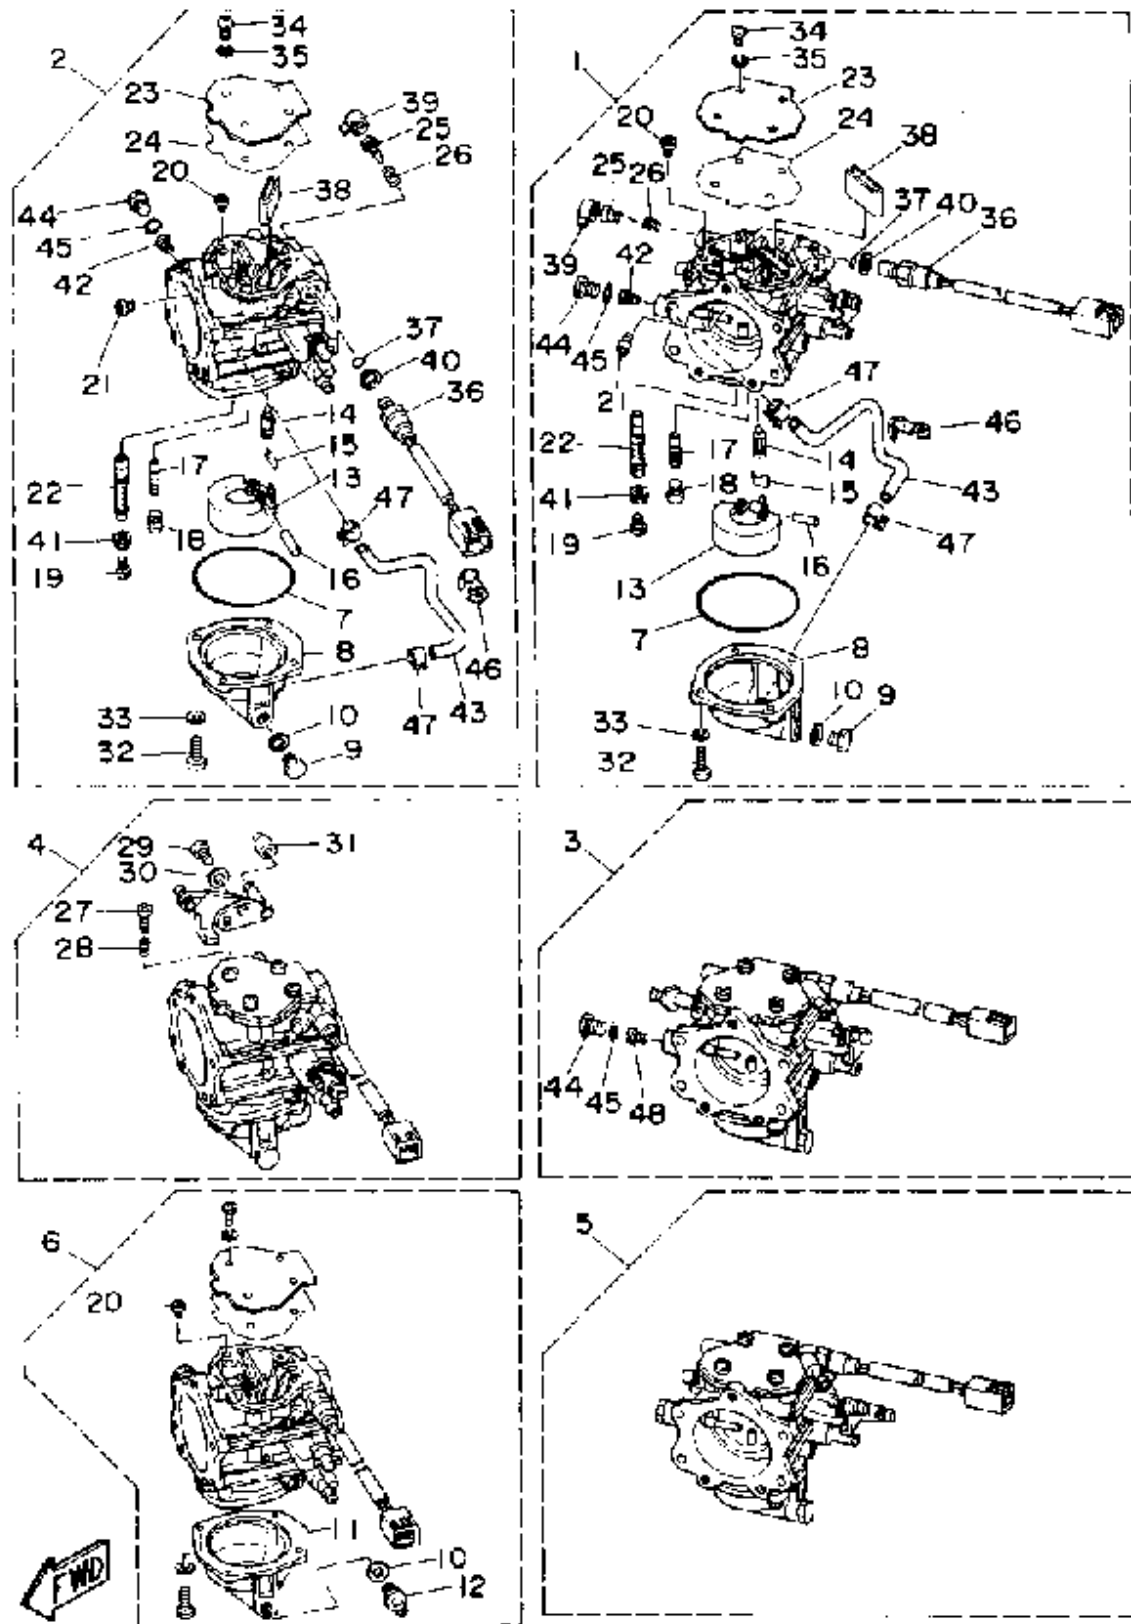

# CARBURETOR

Ref No.	Part Number	Description	Qty	Remarks
1	61A-14100-02-00	CARB. ASSEMBLY. 1	1	
2	61A-14301-02-00	CARBURETOR ASSEMBLY 1	1	
3	61A-14101-02-00	CARBURETOR ASSEMBLY 1	1	
4	61A-14302-02-00	CARBURETOR ASSEMBLY 2	1	
5	61A-14102-02-00	CARBURETOR ASSEMBLY 2	1	
6	61A-14303-02-00	CARBURETOR (LOWER)	1	
7	61A-14384-00-00	. GASKET, FLOAT CHAMBER	6	
8	61A-14381-11-00	. BODY, FLOAT CHAMBER	5	
9	61A-14383-01-00	. SCREW, DRAIN	5	
10	61A-14995-00-00	. GASKET	6	
11	61A-14381-01-00	. BODY, FLOAT CHAMBER	1	CARB. ASSY 6
12	61A-14383-10-00	. SCREW, DRAIN	1	CARB. ASSY 6
13	61A-14385-00-00	. FLOAT	6	
14	6E5-14546-00-00	. VALVE, NEEDLE	6	
15	6E5-14159-00-00	. CLIP	6	
16	61A-14386-00-00	. PIN, FLOAT	6	
17	61A-1492F-51-00	. JET, AIR SLOW	6	
18	61A-14394-00-00	. VALVE, DRAIN	6	
19	61A-1492E-83-00	. JET, MAIN	6	6
20	61A-1492G-48-00	. JET, MAIN AIR BLEED (#240)	6	

# CARBURETOR

Ref No.	Part Number	Description	Qty	Remarks
21	61A-1492H-12-00	. .JET, SLOW AIR BLEED (#60)	6	
22	61A-1492A-00-00	. NOZZLE, MAIN	6	
23	61A-14527-00-00	. PLATE	6	
24	61A-14959-00-00	. GASKET	6	
25	6E5-14323-03-00	. SCREW, AIR ADJUSTING	6	
26	6E5-14223-00-00	. .SPRING, AIR ADJUSTING	6	
27	6E5-14321-00-00	. .SCREW, THROTTLE	1	CARB. ASSY 4
28	6J8-14334-00-00	. .SPRING, THROTTLE	1	CARB. ASSY 4
29	6K5-14592-00-00	. SCREW	1	CARB. ASSY 4
30	92990-05600-00	. WASHER, PLATE	1	CARB. ASSY 4
31	6J8-14578-00-00	. .COLLAR	1	CARB. ASSY 4
32	98580-05016-00	. SCREW, PAN HEAD	24	
33	92990-05100-00	. .WASHER, SPRING	24	
34	97980-05108-00	. SCREW, WITH WASHER	24	
35	92990-05100-00	. .WASHER, SPRING	24	
36	61A-86120-00-00	. SOLENOID VALVE ASSEMBLY	1	
37	61A-14561-00-00	. O-RING	6	
38	61A-14163-00-00	. SPACER	6	
39	61A-14118-00-00	. CAP	6	
40	61A-14198-00-00	. GASKET	6	