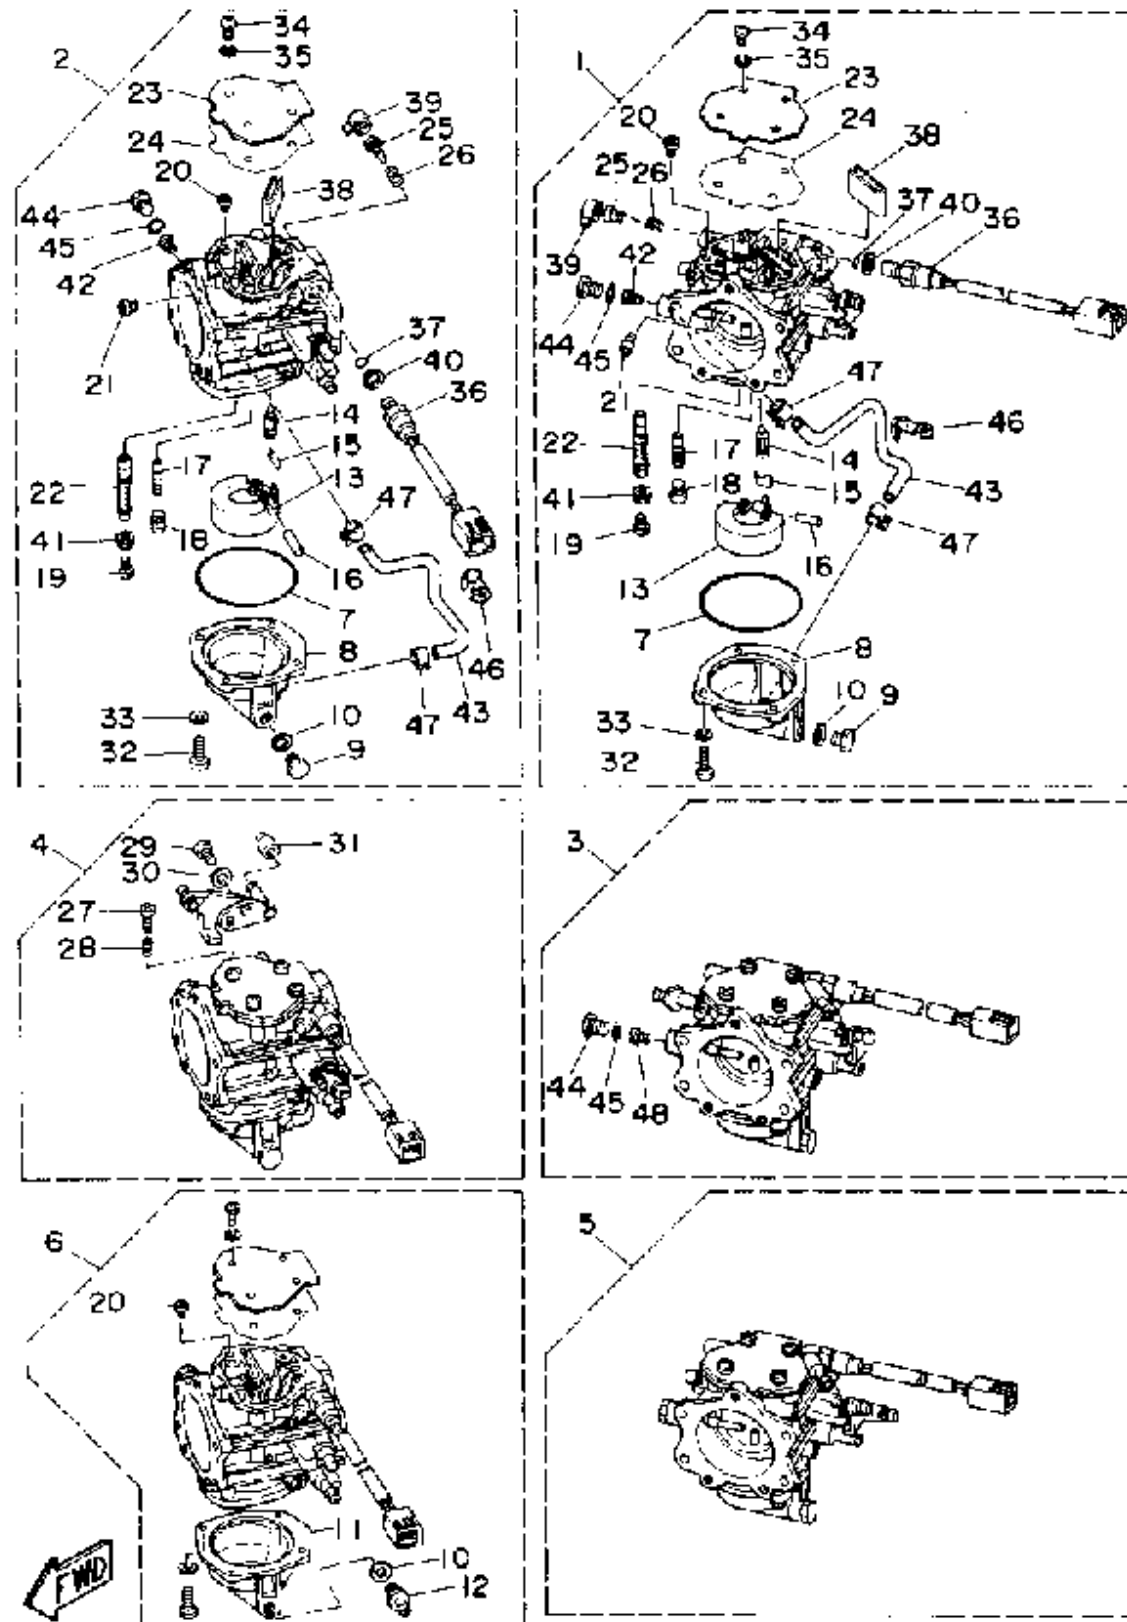

# CARBURETOR

Ref No.	Part Number	Description	Qty	Remarks
1	61A-14100-02-00	CARB. ASSEMBLY. 1	1	
2	61A-14301-02-00	CARBURETOR ASSEMBLY 1	1	
3	61A-14101-02-00	CARBURETOR ASSEMBLY 1	1	
4	61A-14302-02-00	CARBURETOR ASSEMBLY 2	1	
5	61A-14102-02-00	CARBURETOR ASSEMBLY 2	1	
6	61A-14303-02-00	CARBURETOR (LOWER)	1	
7	61A-14384-00-00	. GASKET, FLOAT CHAMBER	6	
8	61A-14381-11-00	. BODY, FLOAT CHAMBER	5	
9	61A-14383-01-00	. SCREW, DRAIN	5	
10	61A-14995-00-00	. GASKET	6	
11	61A-14381-01-00	. BODY, FLOAT CHAMBER	1	CARB. ASSY 6
12	61A-14383-10-00	. SCREW, DRAIN	1	CARB. ASSY 6
13	61A-14385-00-00	. FLOAT	6	
14	6E5-14546-00-00	. VALVE, NEEDLE	6	
15	6E5-14159-00-00	. CLIP	6	
16	61A-14386-00-00	. PIN, FLOAT	6	
17	61A-1492F-51-00	. JET, AIR SLOW	6	
18	61A-14394-00-00	. VALVE, DRAIN	6	
19	61A-1492E-83-00	. JET, MAIN	6	6
20	61A-1492G-48-00	. JET, MAIN AIR BLEED (#240)	6	

# CARBURETOR

Ref No.	Part Number	Description	Qty	Remarks
21	61A-1492H-12-00	. .JET, SLOW AIR BLEED (#60)	6	
22	61A-1492A-00-00	. NOZZLE, MAIN	6	
23	61A-14527-00-00	. PLATE	6	
24	61A-14959-00-00	. GASKET	6	
25	6E5-14323-03-00	. SCREW, AIR ADJUSTING	6	
26	6E5-14223-00-00	. .SPRING, AIR ADJUSTING	6	
27	6E5-14321-00-00	. .SCREW, THROTTLE	1	CARB. ASSY 4
28	6J8-14334-00-00	. .SPRING, THROTTLE	1	CARB. ASSY 4
29	6K5-14592-00-00	. SCREW	1	CARB. ASSY 4
30	92990-05600-00	. WASHER, PLATE	1	CARB. ASSY 4
31	6J8-14578-00-00	. .COLLAR	1	CARB. ASSY 4
32	98580-05016-00	. SCREW, PAN HEAD	24	
33	92990-05100-00	. .WASHER, SPRING	24	
34	97980-05108-00	. SCREW, WITH WASHER	24	
35	92990-05100-00	. .WASHER, SPRING	24	
36	61A-86120-00-00	. SOLENOID VALVE ASSEMBLY	1	
37	61A-14561-00-00	. O-RING	6	
38	61A-14163-00-00	. SPACER	6	
39	61A-14118-00-00	. CAP	6	
40	61A-14198-00-00	. GASKET	6	