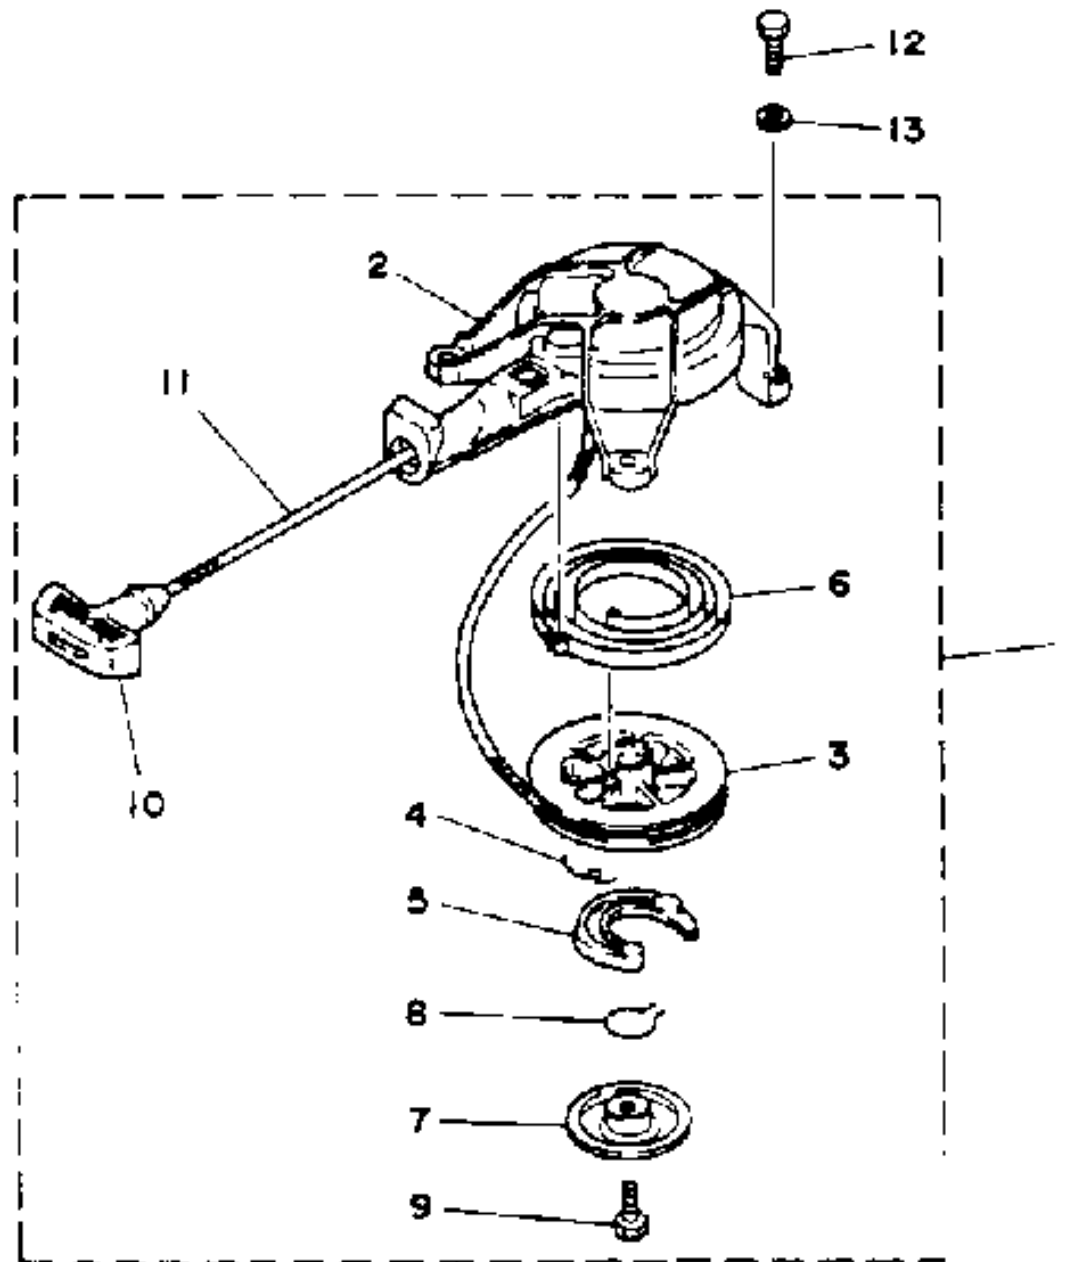

# MANUAL STARTER

Ref No.	Part Number	Description	Qty	Remarks
1	6A1-15710-00-00	STARTER ASSY	1	
2	6A1-15711-00-00	. .CASE, STARTER	1	
3	6A1-15714-00-00	. .DRUM, SHEAVE	1	
4	6A1-15767-00-00	. .SPRING	1	
5	6A1-15741-00-00	. .PAWL, DRIVE	1	
6	6A1-15713-00-00	. .SPRING, STARTER	1	
7	7G5-15716-00-00	. .PLATE, DRIVE	1	
8	6A1-15705-00-00	. .SPRING, DRIVE PAWL	1	
9	97013-06012-00	. .BOLT	1	
10	6A1-15755-01-00	. .HANDLE, STARTER	1	
11	90580-40M02-00	. .ROPE, STARTER	1	
12	97395-06016-00	BOLT	3	
13	92990-06600-00	WASHER, PLATE	3	
14	6A1-15723-00-94	PULLEY, STARTER	1	
15	98780-06014-00	SCREW, FLAT HEAD	3	