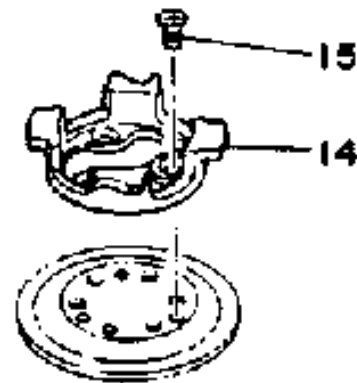

# MANUAL STARTER

Ref No.	Part Number	Description	Qty	Remarks
1	6A1-15710-00-00	STARTER ASSY	1	
2	6A1-15711-00-00	. .CASE, STARTER	1	
3	6A1-15714-00-00	. .DRUM, SHEAVE	1	
4	6A1-15767-00-00	. .SPRING	1	
5	6A1-15741-00-00	. .PAWL, DRIVE	1	
6	6A1-15713-00-00	. .SPRING, STARTER	1	
7	7G5-15716-00-00	. .PLATE, DRIVE	1	
8	6A1-15705-00-00	. .SPRING, DRIVE PAWL	1	
9	97013-06012-00	. .BOLT	1	
10	6A1-15755-01-00	. .HANDLE, STARTER	1	
11	90580-40M02-00	. .ROPE, STARTER	1	
12	97395-06016-00	BOLT	3	
13	92990-06600-00	WASHER, PLATE	3	
14	6A1-15723-00-94	PULLEY, STARTER	1	
15	98780-06014-00	SCREW, FLAT HEAD	3	