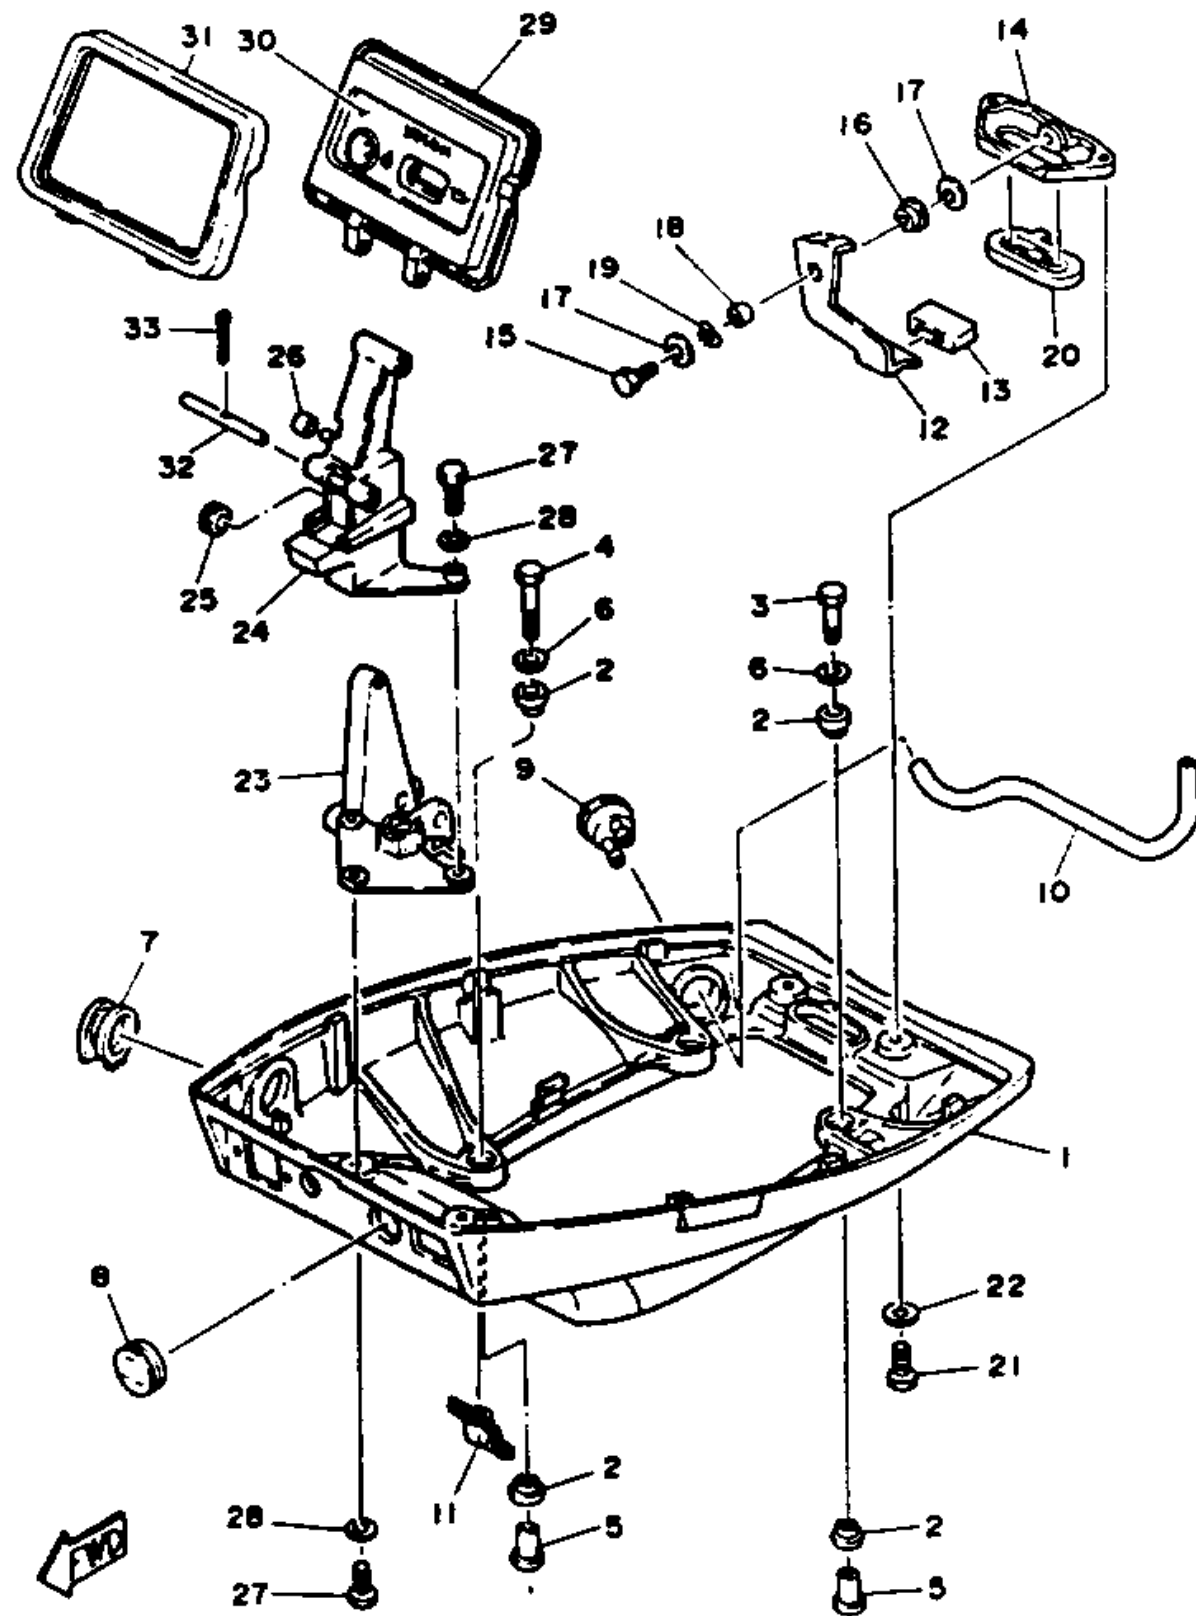

BOTTOM COWLING

Ref No.	Part Number	Description	Qty	Remarks
1	6G8-42711-01-EK	BOTTOM COWLING	1	UR METALLIC MARINE SILVER
1	6G8-42711-01-EL	BOTTOM COWLING	1	UR HARBOR WHITE
2	90480-09M35-00	GROMMET	8	
3	97313-06030-00	BOLT	2	
4	97313-06040-00	BOLT, HEXAGON	2	
5	90387-06M15-00	COLLAR	4	
6	90201-06M31-00	.WASHER, PLATE	4	
7	6G8-42724-00-00	GROMMET	1	
8	6G8-42725-10-00	GROMMET	1	
9	6G8-44391-00-00	NIPPLE, HOSE	1	
10	6G8-12482-00-00	PIPE 2	1	
11	6G8-42727-00-00	GROMMET	1	
12	6G8-42815-00-00	LEVER, CLAMP	1	
13	6G8-42831-00-00	BUSHING	1	
14	6G8-42811-00-94	STAY	1	
15	97313-06016-00	BOLT, HEXAGON	1	
16	90386-08M49-00	BUSH	1	
17	90201-06M31-00	.WASHER, PLATE	2	
18	90387-06M72-00	COLLAR	1	
19	90206-08M13-00	WASHER, WAVE	1	

CONTINUED ON NEXT FRAME >

BOTTOM COWLING

Ref No.	Part Number	Description	Qty	Remarks
20	6G8-42748-00-00	GROMMET	1	
21	97395-06016-00	BOLT, HEX	2	
22	92990-06600-00	.WASHER, PLATE	2	
23	6G8-42738-00-94	PLATE, FITTING	1	
24	6G8-42719-00-94	PANEL, FRONT LOWER	1	
25	90480-19031-00	.GROMMET	1	
26	90445-05ME6-00	HOSE (L8)	1	
27	97395-06016-00	BOLT, HEX	4	
28	92990-06600-00	.WASHER, PLATE	4	
29	6G8-W4261-00-00	PANEL, FRONT UPPER	1	
30	6G8-42677-00-00	GRAPHIC, FRONT	1	
31	6G8-42629-01-00	SEAL	1	
32	6G8-42755-00-00	HINGE, COWLING	1	
33	91490-16010-00	PIN. COTTER	1	