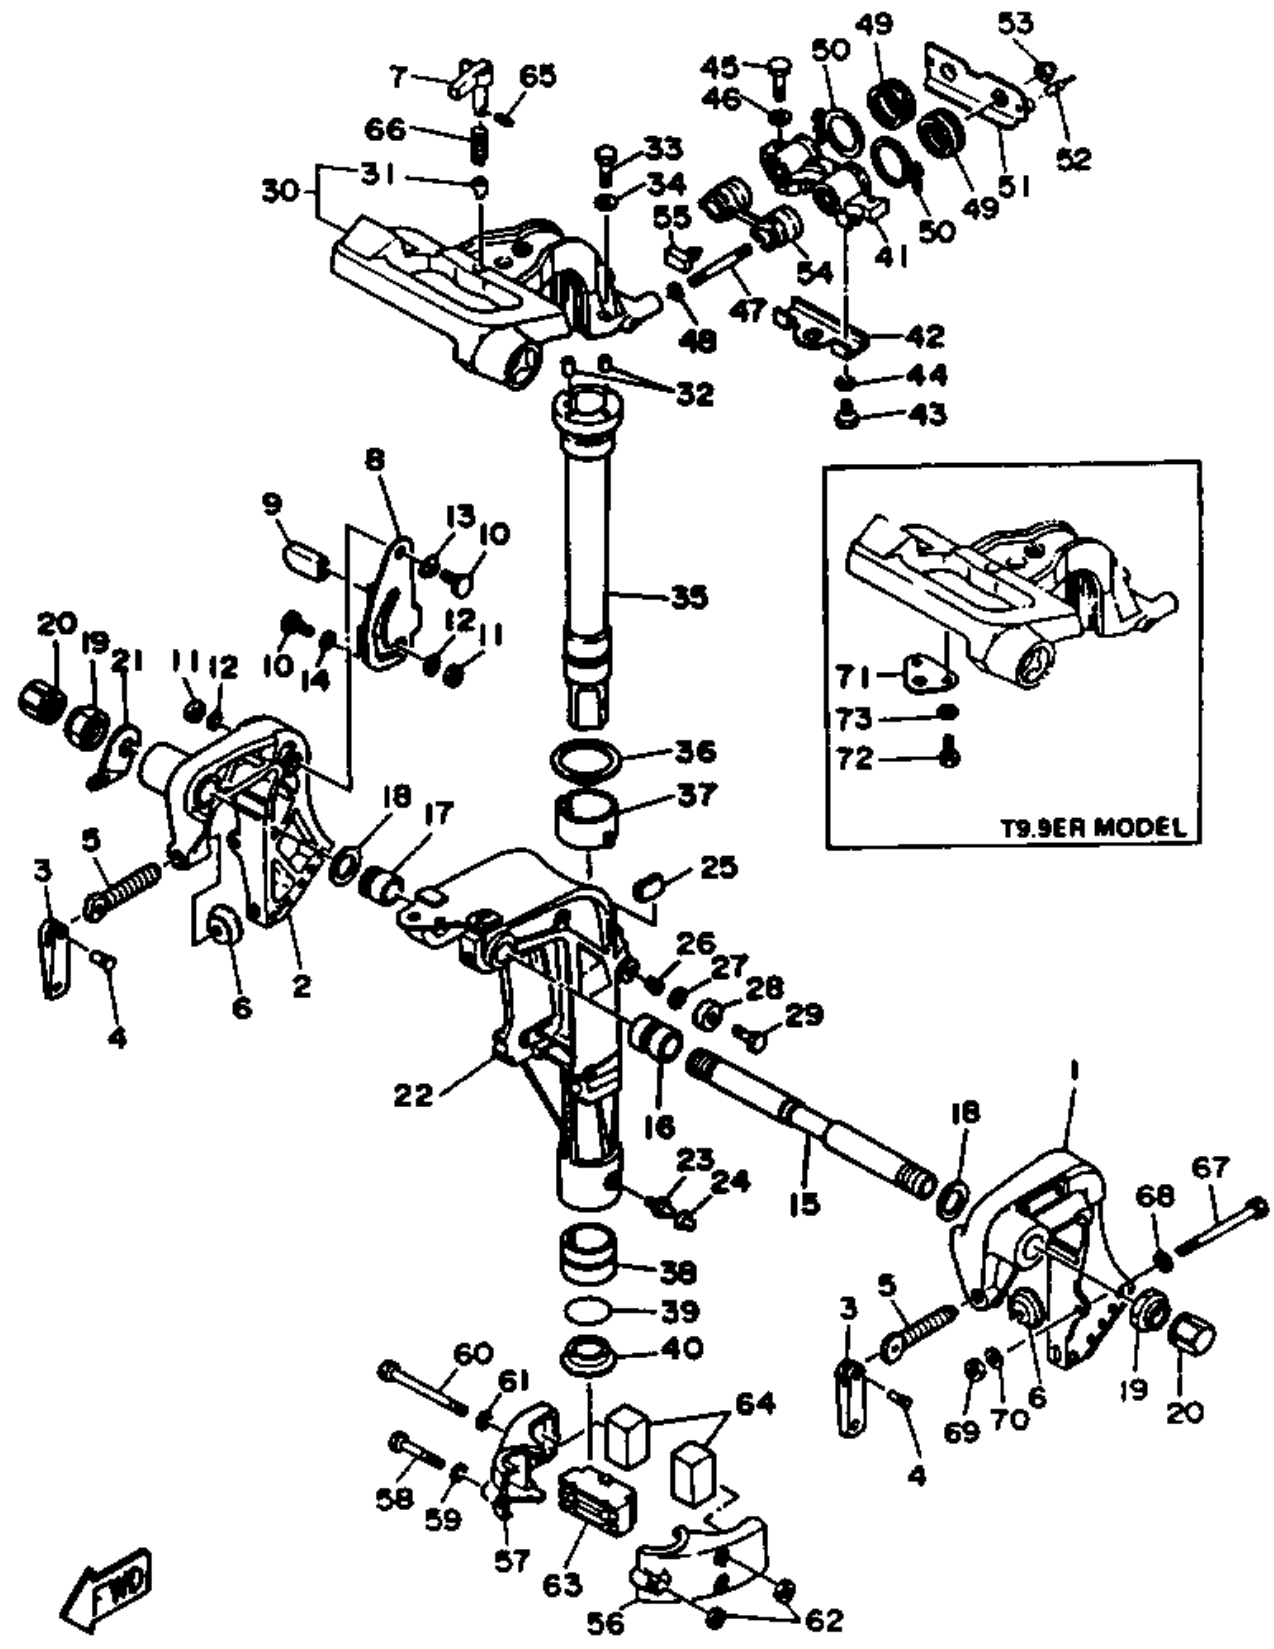

BRACKET 1

Ref No.	Part Number	Description	Qty	Remarks
56	6G8-44551-01-EK	HOUSING, LOWER MOUNT RUBBER	1	UR METALLIC MARINE SILVER
56	6G8-44551-01-EL	HOUSING, LOWER, MOUNT RUBBER	1	UR HARBOR WHITE
57	6G8-44552-02-EL	HOUSING, LOWER MOUNT RUBBER	1	UR HARBOR WHITE
57	6G8-44552-02-EK	HOUSING, LWR.MNT.MOUNT RUBBER	1	UR METALLIC MARINE SILVER
58	97395-06045-00	BOLT, HEXAGON	1	
59	92990-06600-00	.WASHER, PLATE	1	
60	97395-06095-00	BOLT	2	
61	92990-06600-00	.WASHER, PLATE	2	
62	95380-06700-00	NUT	3	
63	6G8-44557-00-00	MOUNT DAMPER, LOWER FRONT	1	
64	682-44555-00-00	MOUNT DAMPER, LOWER SIDE	2	
65	91690-30012-00	.PIN, SPRING	1	
66	90501-10071-00	..SPRING, COMPRESSION	1	
67	90101-08M88-00	BOLT	2	
68	92990-08600-00	.WASHER, PLATE	2	
69	95780-08300-00	NUT, FLANGE	2	
70	90201-08MA4-00	WASHER, PLATE	2	
71	6G8-48511-20-00	HOOK, STEERING	1	T9.9ER
72	97395-06016-00	BOLT, HEX	2	T9.9ER
73	92990-06600-00	.WASHER, PLATE	2	T9.9ER