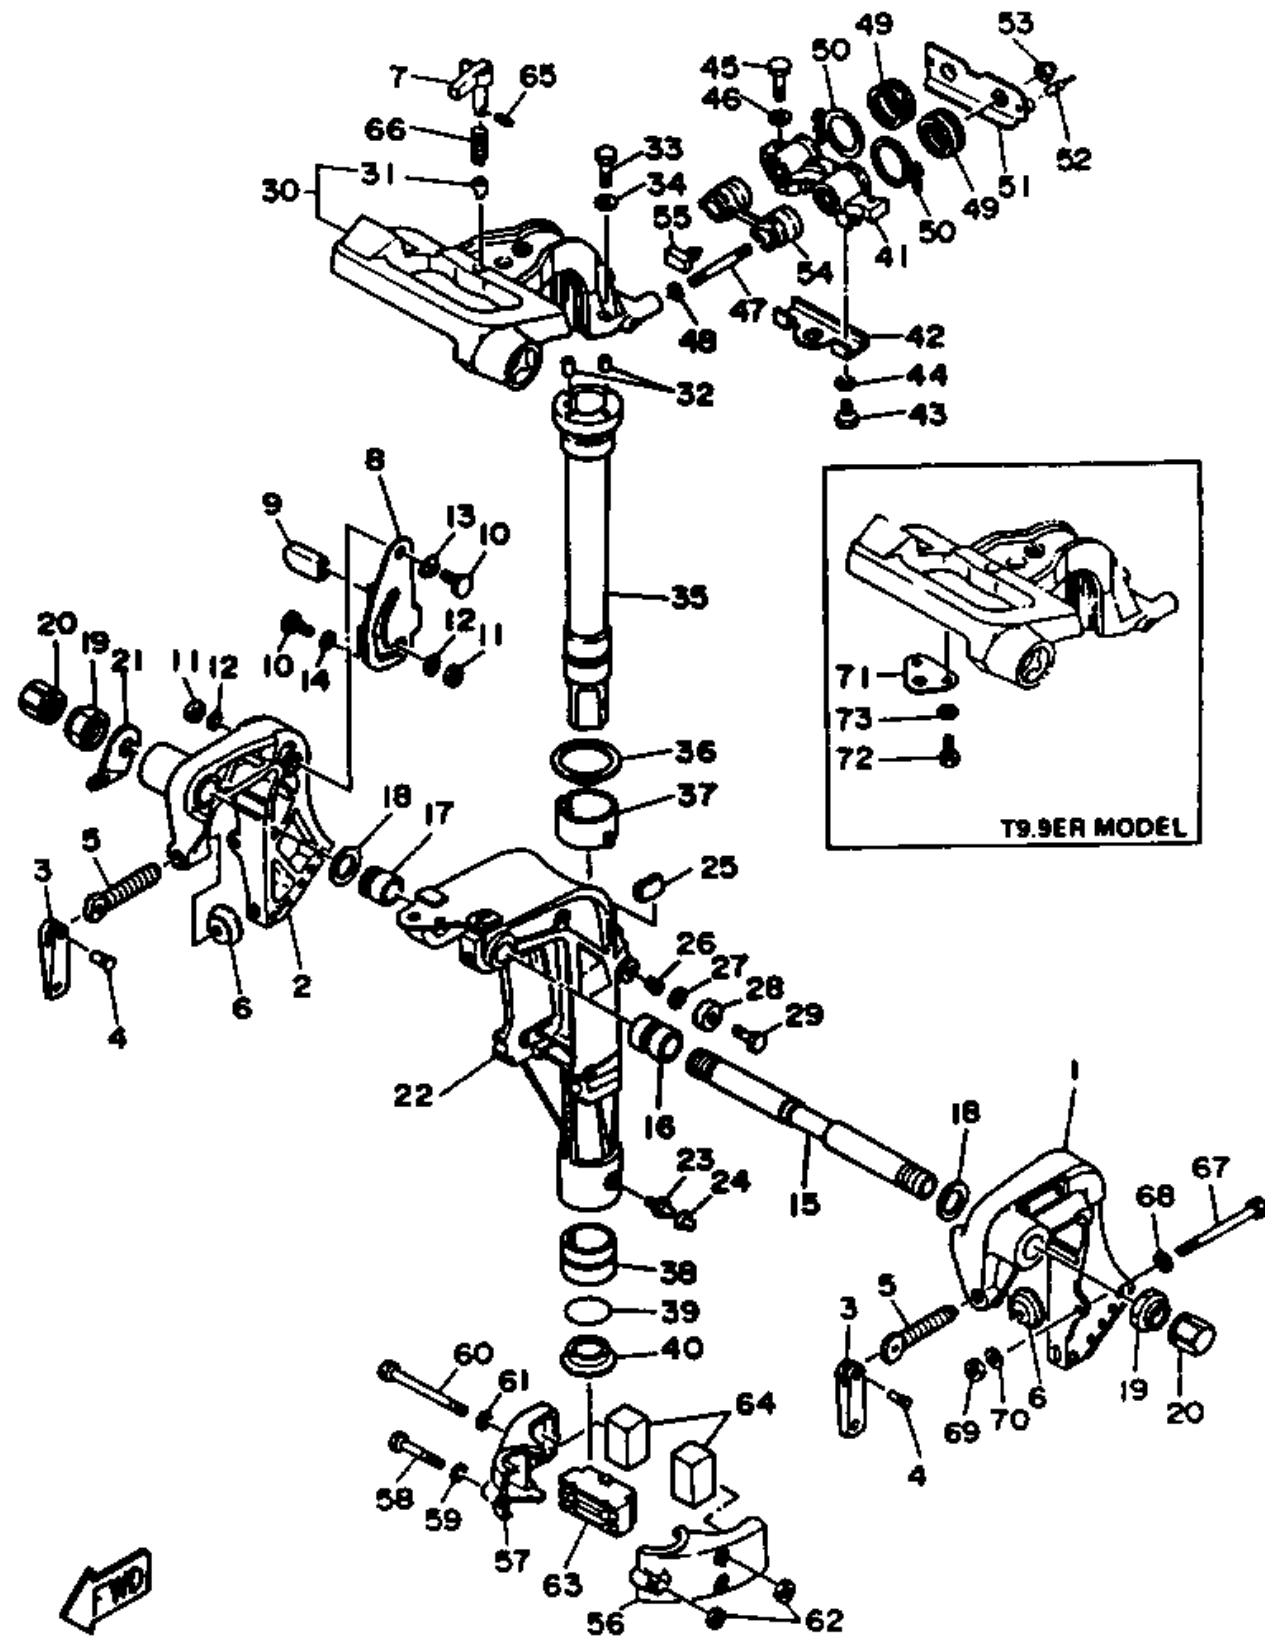

BRACKET 1

Ref No.	Part Number	Description	Qty	Remarks
36	90209-45M09-00	WASHER	1	
37	6G8-42537-00-00	BUSHING, PIVOT SHAFT	1	
38	90386-37M47-00	BUSH	1	
39	93210-37M67-00	O-RING	1	
40	90386-37M48-00	BUSH	1	
41	6G8-44517-00-94	MOUNT RUBBER	1	
42	6G8-44526-00-00	PLATE	1	
43	97395-06012-00	BOLT	2	
44	92990-06600-00	.WASHER, PLATE	2	
45	97395-08030-00	BOLT	2	
46	92990-08600-00	.WASHER, PLATE	2	
47	90116-08M28-00	BOLT, STUD	2	
48	90201-08M12-00	.WASHER, PLATE	2	
49	6G8-44522-00-00	SEAL	2	
50	90460-38M06-00	CLAMP, HOSE	2	
51	6G8-44518-00-00	BRACKET COMP.	1	
52	6G8-44533-00-00	DAMPER, UPPER MOUNT RUBBER	2	
53	95780-08300-00	NUT, FLANGE	2	
54	6G8-44521-00-00	SEAL	1	
55	6G8-44532-00-00	STOPPER, UPPER MOUNT	1	

CONTINUED ON NEXT FRAME >