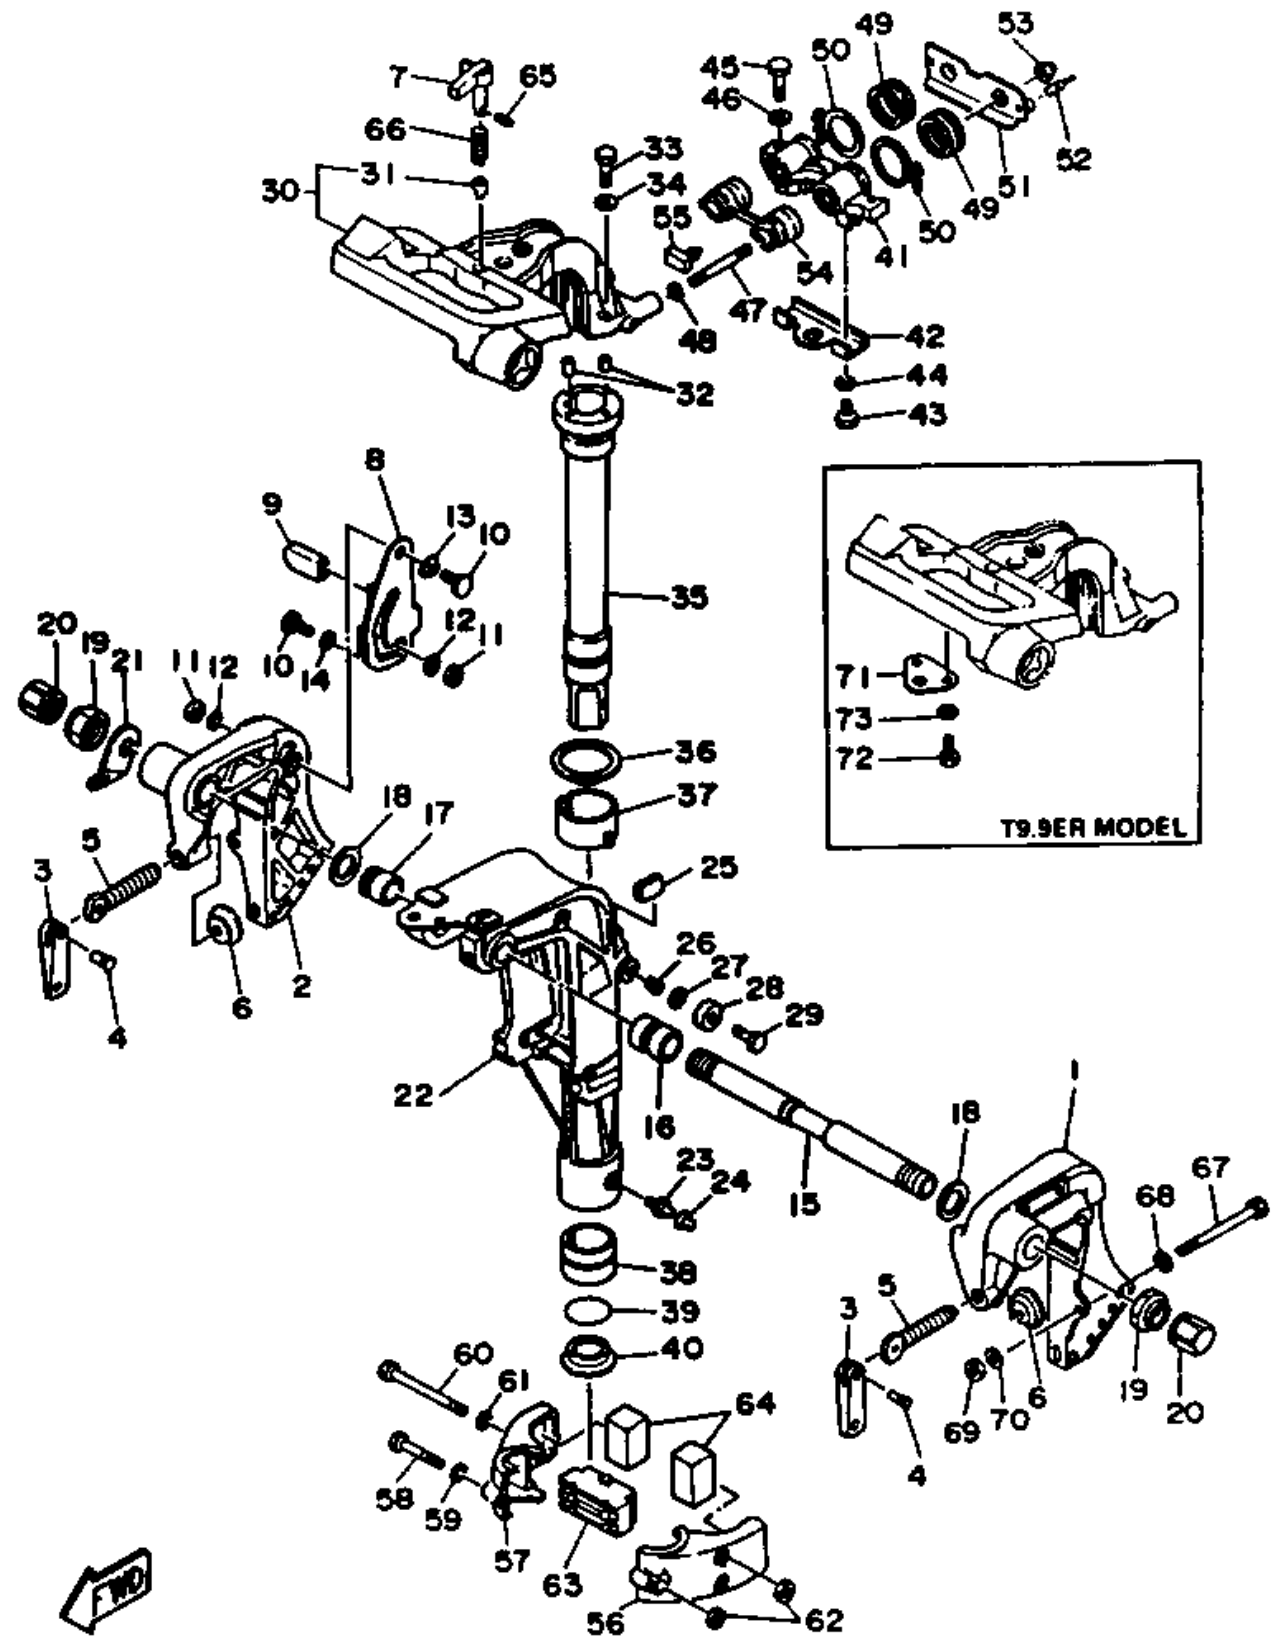

# BRACKET 1

Ref No.	Part Number	Description	Qty	Remarks
1	6G8-43111-03-EK	BRACKET, CLAMP	1	UR METALLIC MARINE SILVER
1	6G8-43111-03-EL	BRACKET, CLAMP	1	UR HARBOR WHITE
2	6G8-43112-04-EK	BRACKET, CLAMP	1	UR METALLIC MARINE SILVER
2	6G8-43112-04-EL	BRACKET, CLAMP	1	UR HARBOR WHITE
3	616-43118-00-EK	HANDLE, TRANSOM CLIP	2	UR METALLIC MARINE SILVER
3	616-43118-00-EL	HANDLE, TRANSOM CLP	2	UR HARBOR WHITE
4	90243-04M00-00	PIN	2	
5	6E7-43116-00-00	SCREW, TRANSOM CLAMP	2	
6	648-43114-01-00	PAD, TRANSOM CLAMP	2	
7	6G8-42561-00-00	KNOB, STEERING LOCK	1	
8	6G8-43181-00-00	LEVER, TILT STOP	1	
9	682-43318-01-00	.COVER	1	
10	90109-06M25-00	BOLT	2	
11	95680-06100-00	NUT, U	2	
12	92990-06600-00	.WASHER, PLATE	2	
13	90206-10M15-00	WASHER, WAVE	1	
14	682-43339-01-00	WASHER	1	
15	6G8-43131-00-00	BOLT, CLAMP BRACKET	1	
16	90386-22M92-00	BUSH	1	
17	90386-22M93-00	BUSH	1	

# BRACKET 1

Ref No.	Part Number	Description	Qty	Remarks
18	90201-22428-00	WASHER, PLATE	2	
19	90185-22043-00	NUT, SELF-LOCKING	2	
20	6G5-43145-00-00	CAP, CLAMP BRACKET	1	
21	6J8-43113-01-00	PLATE, CLAMP BRACKET	1	
22	6G8-43311-14-EK	BRACKET, SWIVEL 1	1	UR METALLIC MARINE SILVER
22	6G8-43311-14-EL	BRACKET, SWIVEL 1	1	UR HARBOR WHITE
23	93700-06M03-00	NIPPLE, GREASE	1	
24	663-45119-00-00	CAP, GREASE NIPPLE	1	
25	6G8-42528-00-00	PLATE, FRICTION	1	
26	90501-18M00-00	SPRING, COMPRESSION	1	
27	90201-06M31-00	.WASHER, PLATE	1	
28	6G8-43373-00-00	SEAL, DAMPER	1	
29	97395-06025-00	BOLT	1	
30	6G8-42511-02-EK	BRACKET, STEERING	1	UR METALLIC MARINE SILVER
30	6G8-42511-02-EL	BRACKET, STEERING	1	UR HARBOR WHITE
31	6G8-42534-00-00	. PIN, DOWEL	1	
32	93605-15065-00	PIN, DOWEL	2	
33	97315-06030-00	BOLT	2	
34	92990-06600-00	.WASHER, PLATE	2	
35	6G8-42521-10-94	SHAFT, STEERING PIVOT	1	