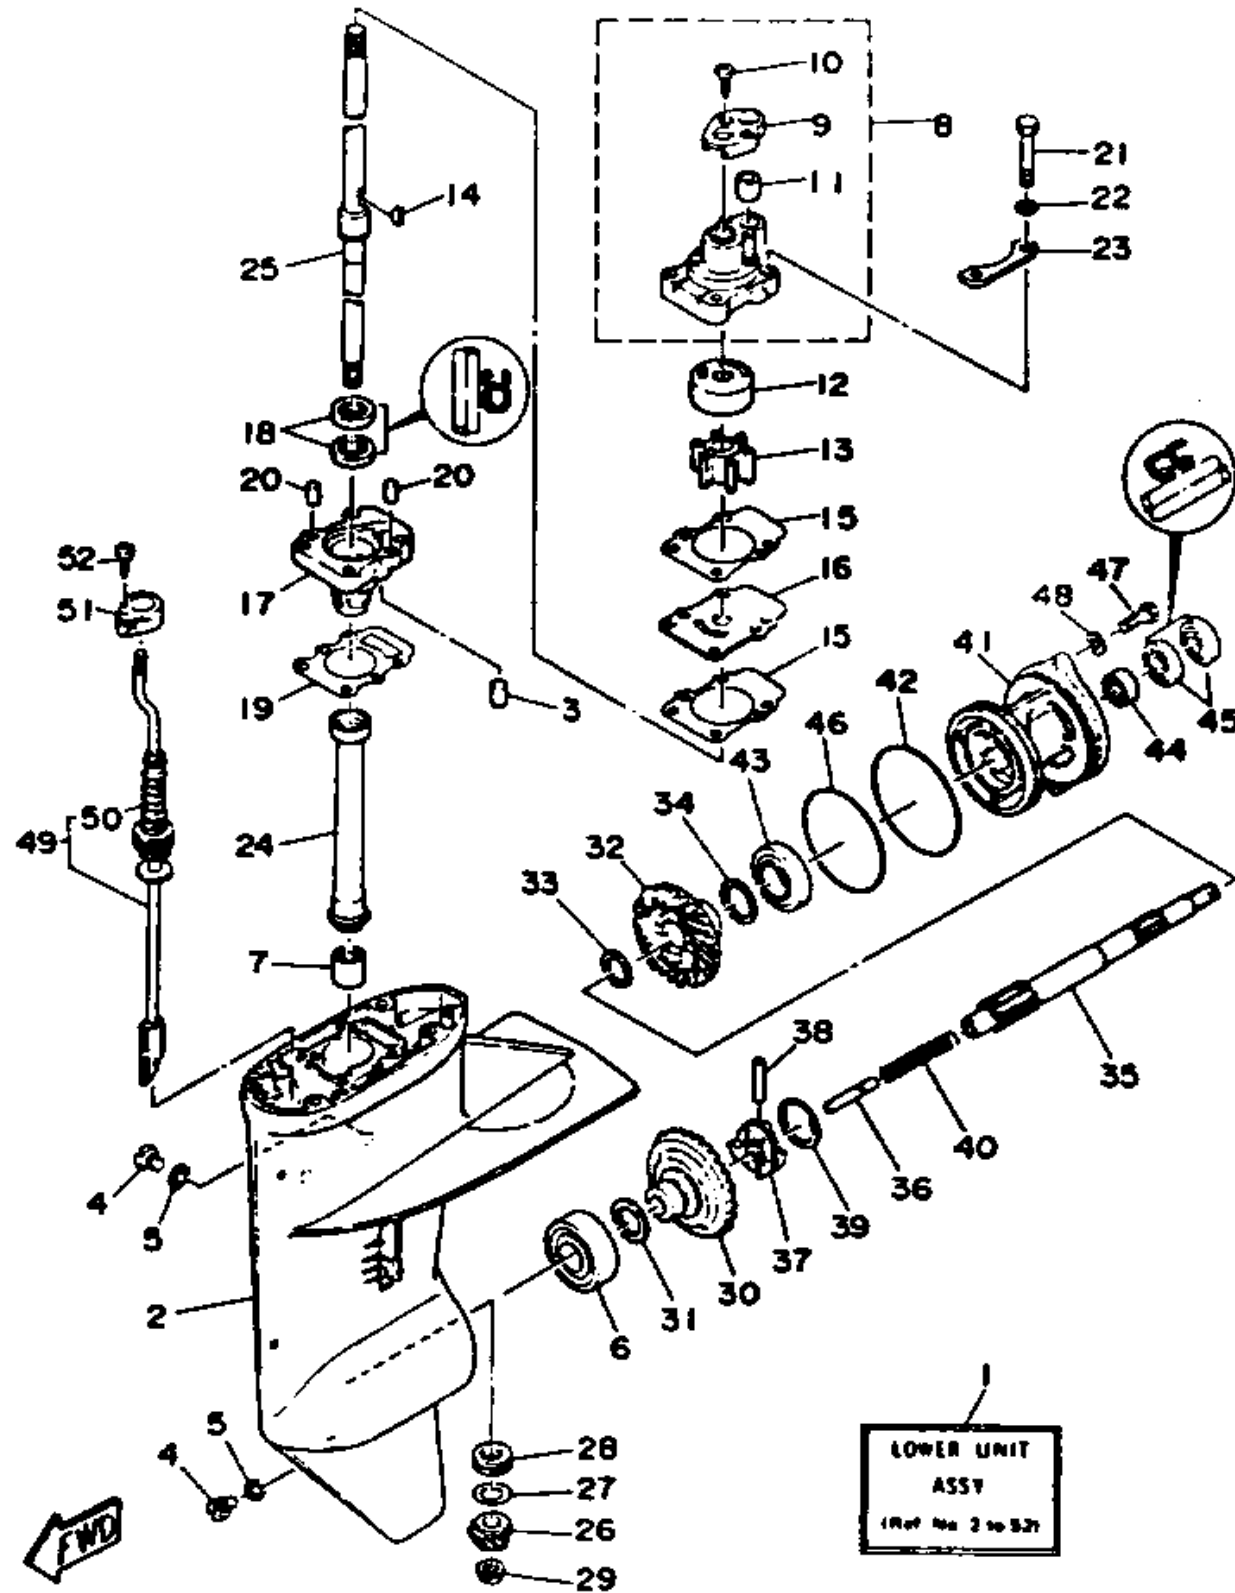

LOWER DRIVE 1

Ref No.	Part Number	Description	Qty	Remarks
1	6G8-45300-16-EK	LOWER UNIT ASSEMBLY	1	UR METALLIC MARINE SILVER
1	6G8-45300-26-EL	LOWER UNIT ASSEMBLY	1	UR HARBOR WHITE
2	6G8-45311-04-EK	CASING, LOWER	1	UR METALLIC MARINE SILVER
2	6G8-45311-04-EL	CASING, LOWER	1	UR HARBOR WHITE
3	93604-08062-00	PIN, DOWEL	1	
4	90340-08M04-00	PLUG, STRAIGHT SCREW	3	
5	90430-08020-00	.GASKET	3	
6	93332-00005-00	BEARING	1	
7	93315-213V4-00	BEARING	1	
8	682-44300-01-00	HOUSING, WATER PUMP	1	
9	682-44312-00-00	. COVER, WATER PUMP HOUSING	1	
10	97780-40112-00	. SCREW, TAPPING	2	
11	682-44365-00-00	. DAMPER, WATER SEAL	1	
12	682-44322-00-00	INSERT, CARTRIDGE	1	
13	682-44352-01-00	IMPELLER	1	
14	90280-03024-00	.KEY, WOODRUFF	1	
15	682-44315-A0-00	GASKET, WATER PUMP	2	
16	682-44323-00-00	OUTER PLATE, CARTRIDGE	1	
17	6G8-45331-00-5B	HOUSING, BEARING	1	
18	93101-20048-00	.OIL SEAL	2	

CONTINUED ON NEXT FRAME >