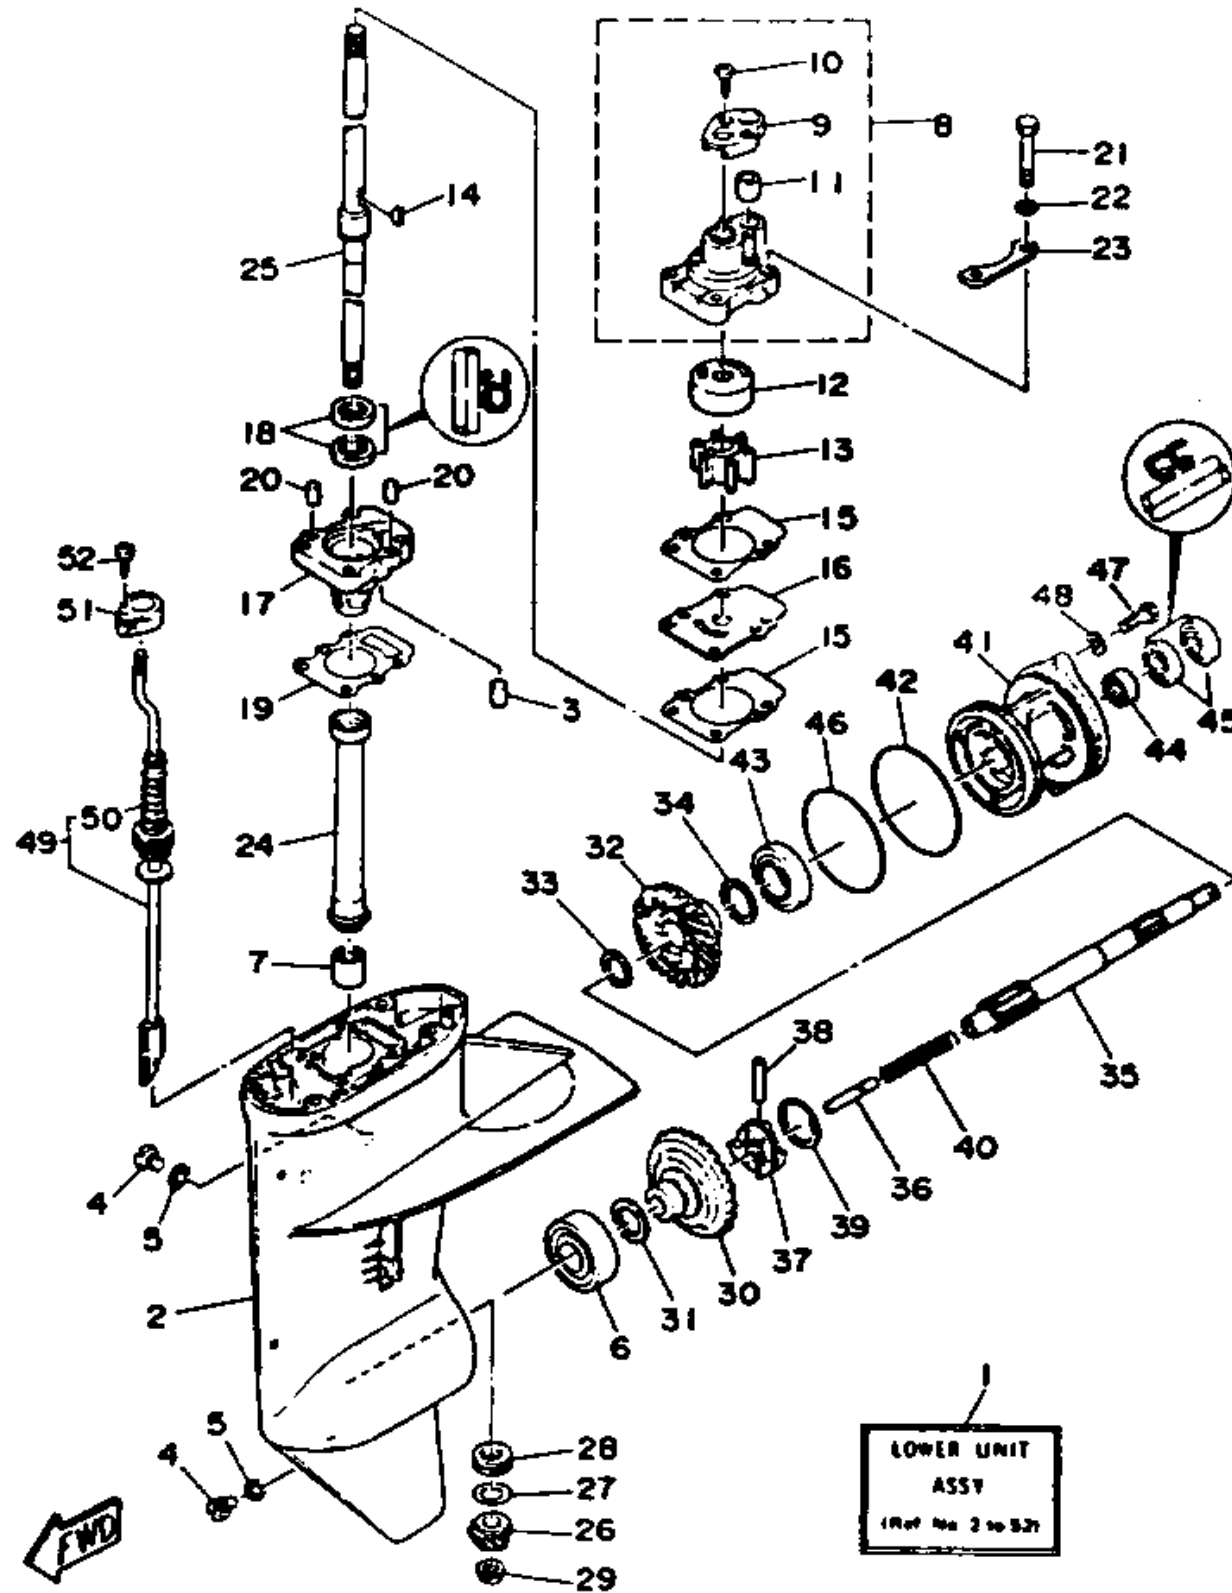

LOWER DRIVE 1

Ref No.	Part Number	Description	Qty	Remarks
1	6G8-45300-16-EK	LOWER UNIT ASSEMBLY	1	UR METALLIC MARINE SILVER
1	6G8-45300-26-EL	LOWER UNIT ASSEMBLY	1	UR HARBOR WHITE
2	6G8-45311-04-EK	CASING, LOWER	1	UR METALLIC MARINE SILVER
2	6G8-45311-04-EL	CASING, LOWER	1	UR HARBOR WHITE
3	93604-08062-00	PIN, DOWEL	1	
4	90340-08M04-00	PLUG, STRAIGHT SCREW	3	
5	90430-08020-00	.GASKET	3	
6	93332-00005-00	BEARING	1	
7	93315-213V4-00	BEARING	1	
8	682-44300-01-00	HOUSING, WATER PUMP	1	
9	682-44312-00-00	. COVER, WATER PUMP HOUSING	1	
10	97780-40112-00	. SCREW, TAPPING	2	
11	682-44365-00-00	. DAMPER, WATER SEAL	1	
12	682-44322-00-00	INSERT, CARTRIDGE	1	
13	682-44352-01-00	IMPELLER	1	
14	90280-03024-00	.KEY, WOODRUFF	1	
15	682-44315-A0-00	GASKET, WATER PUMP	2	
16	682-44323-00-00	OUTER PLATE, CARTRIDGE	1	
17	6G8-45331-00-5B	HOUSING, BEARING	1	
18	93101-20048-00	.OIL SEAL	2	

CONTINUED ON NEXT FRAME >

LOWER DRIVE 1

Ref No.	Part Number	Description	Qty	Remarks
32	6G8-45571-00-00	GEAR 2 (38T)	1	
33	90201-17682-00	WASHER, PLATE	1	
34	626-45577-00-01	SHIM (T:0.10MM)	1	UR
34	626-45577-00-03	SHIM (T:0.30MM)	1	UR
34	626-45577-00-05	SHIM (T:0.50MM)	1	UR
35	6G8-45611-00-00	SHAFT, PROPELLER	1	
36	650-45635-00-00	PLUNGER, SHIFT	1	
37	682-45631-00-00	CLUTCH, DOG	1	
38	90250-05010-00	PIN, STRAIGHT	1	
39	648-45633-00-00	RING, CROSS PIN	1	
40	90501-14M06-00	SPRING, COMPRESSION	1	
41	6G8-45361-01-EK	CAP, LOWER CASING	1	UR METALLIC MARINE SILVER
41	6G8-45361-01-EL	CAP, LOWER CASING	1	UR HARBOR WHITE
42	93210-74316-00	O-RING	1	
43	93306-00501-00	BEARING	1	
44	93315-317U2-00	BEARING	1	
45	93101-17054-00	.OIL SEAL	2	
46	93210-74M68-00	O-RING	1	
47	97395-06020-00	BOLT, HEXAGON	2	
48	92990-06600-00	.WASHER, PLATE	2	