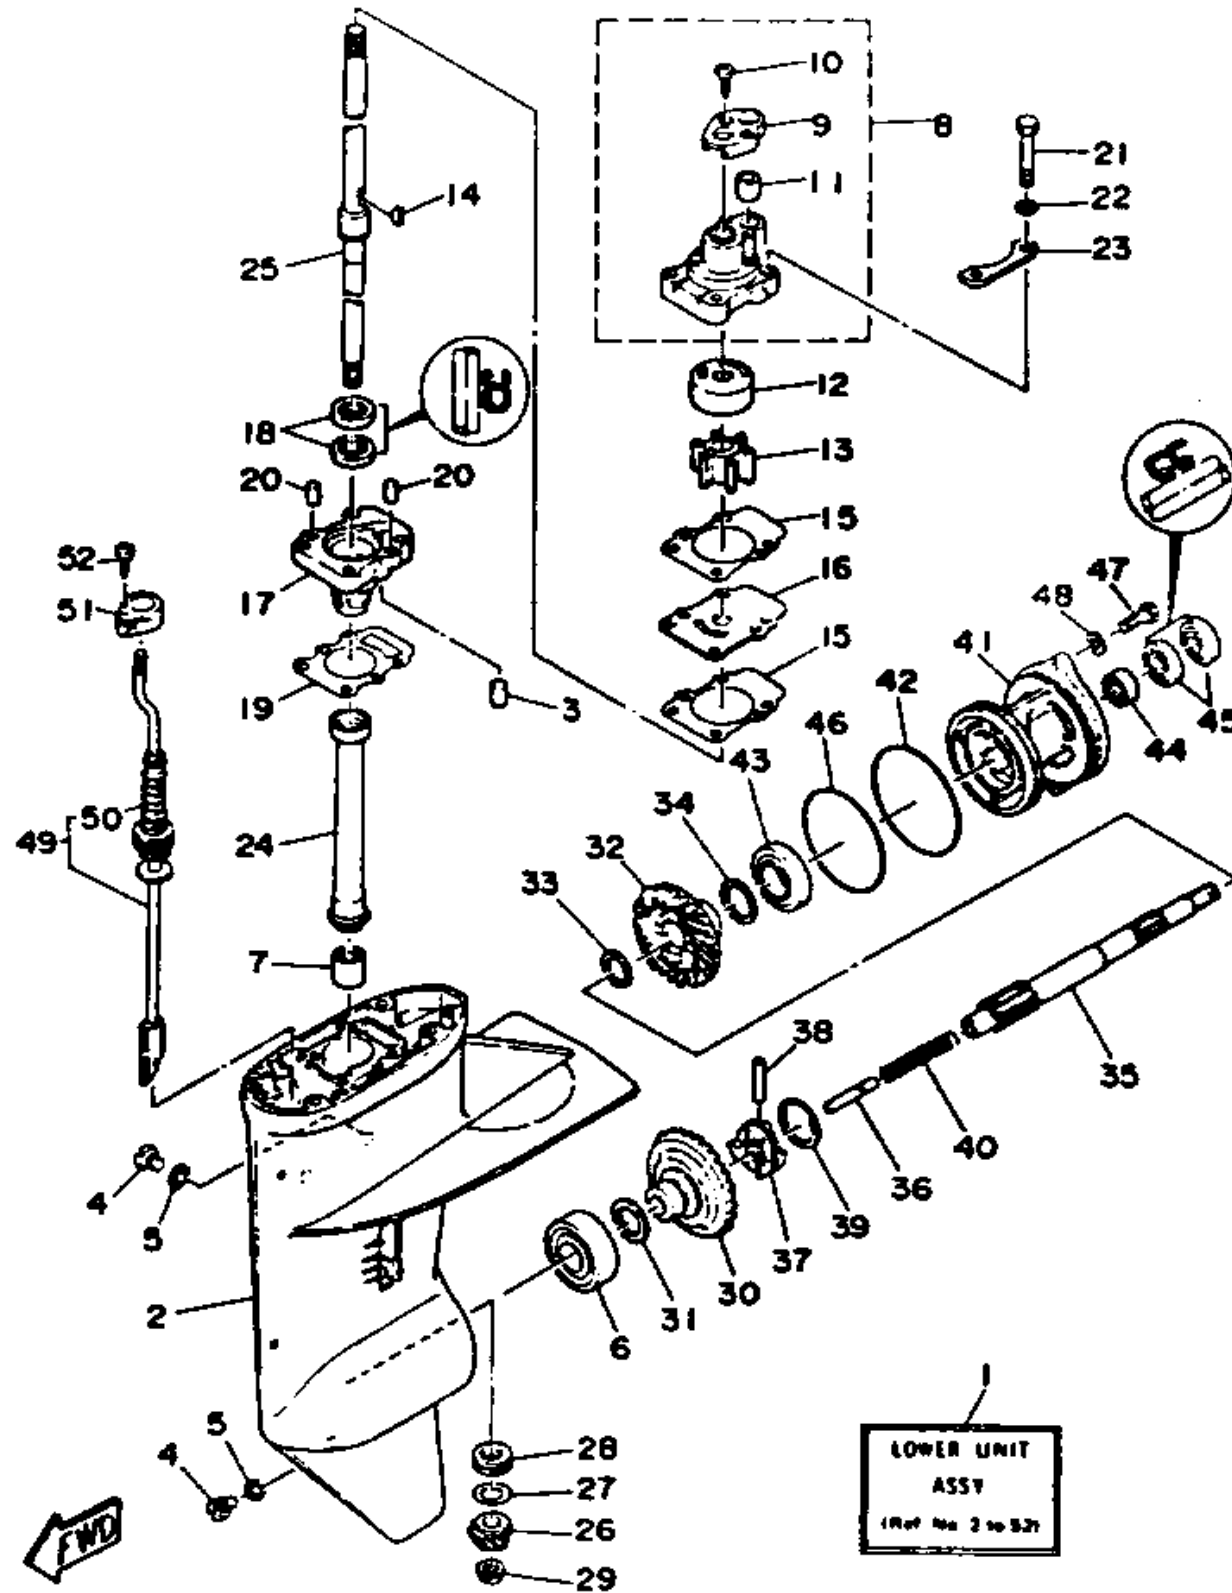

CONTINUED ON NEXT FRAME >

LOWER DRIVE 1

Ref No.	Part Number	Description	Qty	Remarks
19	6G8-45315-A0-00	PACKING, LOWER CASING	1	
20	93606-12019-00	PIN, DOWEL	2	
21	97395-06045-00	BOLT, HEXAGON	4	
22	92990-06600-00	.WASHER, PLATE	4	
23	682-44328-00-00	PLATE	2	
24	6G8-45536-00-00	SLEEVE, DRIVE SHAFT	1	
25	6G8-45501-10-00	DRIVE SHAFT COMP.	1	UR LONG
25	6G8-45501-20-00	DRIVE SHAFT COMP.	1	UR ULTRA LONG
26	6G8-45551-00-00	PINION (13T)	1	
27	6G8-45587-00-10	SHIM (T:0.10MM)	1	UR
27	6G8-45587-00-14	SHIM (T:0.14MM)	1	UR
27	6G8-45587-00-50	SHIM (T:0.50MM)	1	UR
27	6G8-45587-00-35	SHIM (T:0.35MM)	1	UR
27	6G8-45587-00-18	SHIM (T:0.18MM)	1	UR
28	93341-313U3-00	BEARING	1	
29	90179-08M06-00	NUT	1	
30	6G8-45560-00-00	GEAR	1	
31	626-45577-00-01	SHIM (T:0.10MM)	1	UR
31	626-45577-00-05	SHIM (T:0.50MM)	1	UR
31	626-45577-00-03	SHIM (T:0.30MM)	1	UR

CONTINUED ON NEXT FRAME >

LOWER DRIVE 1

Ref No.	Part Number	Description	Qty	Remarks
32	6G8-45571-00-00	GEAR 2 (38T)	1	
33	90201-17682-00	WASHER, PLATE	1	
34	626-45577-00-01	SHIM (T:0.10MM)	1	UR
34	626-45577-00-03	SHIM (T:0.30MM)	1	UR
34	626-45577-00-05	SHIM (T:0.50MM)	1	UR
35	6G8-45611-00-00	SHAFT, PROPELLER	1	
36	650-45635-00-00	PLUNGER, SHIFT	1	
37	682-45631-00-00	CLUTCH, DOG	1	
38	90250-05010-00	PIN, STRAIGHT	1	
39	648-45633-00-00	RING, CROSS PIN	1	
40	90501-14M06-00	SPRING, COMPRESSION	1	
41	6G8-45361-01-EK	CAP, LOWER CASING	1	UR METALLIC MARINE SILVER
41	6G8-45361-01-EL	CAP, LOWER CASING	1	UR HARBOR WHITE
42	93210-74316-00	O-RING	1	
43	93306-00501-00	BEARING	1	
44	93315-317U2-00	BEARING	1	
45	93101-17054-00	.OIL SEAL	2	
46	93210-74M68-00	O-RING	1	
47	97395-06020-00	BOLT, HEXAGON	2	
48	92990-06600-00	.WASHER, PLATE	2	

CONTINUED ON NEXT FRAME >

LOWER DRIVE 1

Ref No.	Part Number	Description	Qty	Remarks
49	6G8-44150-10-00	SHIFT CAM ASSY	1	UR LONG
49	6G8-44150-20-00	SHIFT CAM ASSY	1	UR ULTRA LONG
50	682-44147-00-00	. BOOT, SHIFT ROD	1	
51	682-44176-00-00	BRACKET	1	
52	97780-50110-00	SCREW, PAN HEAD	1	