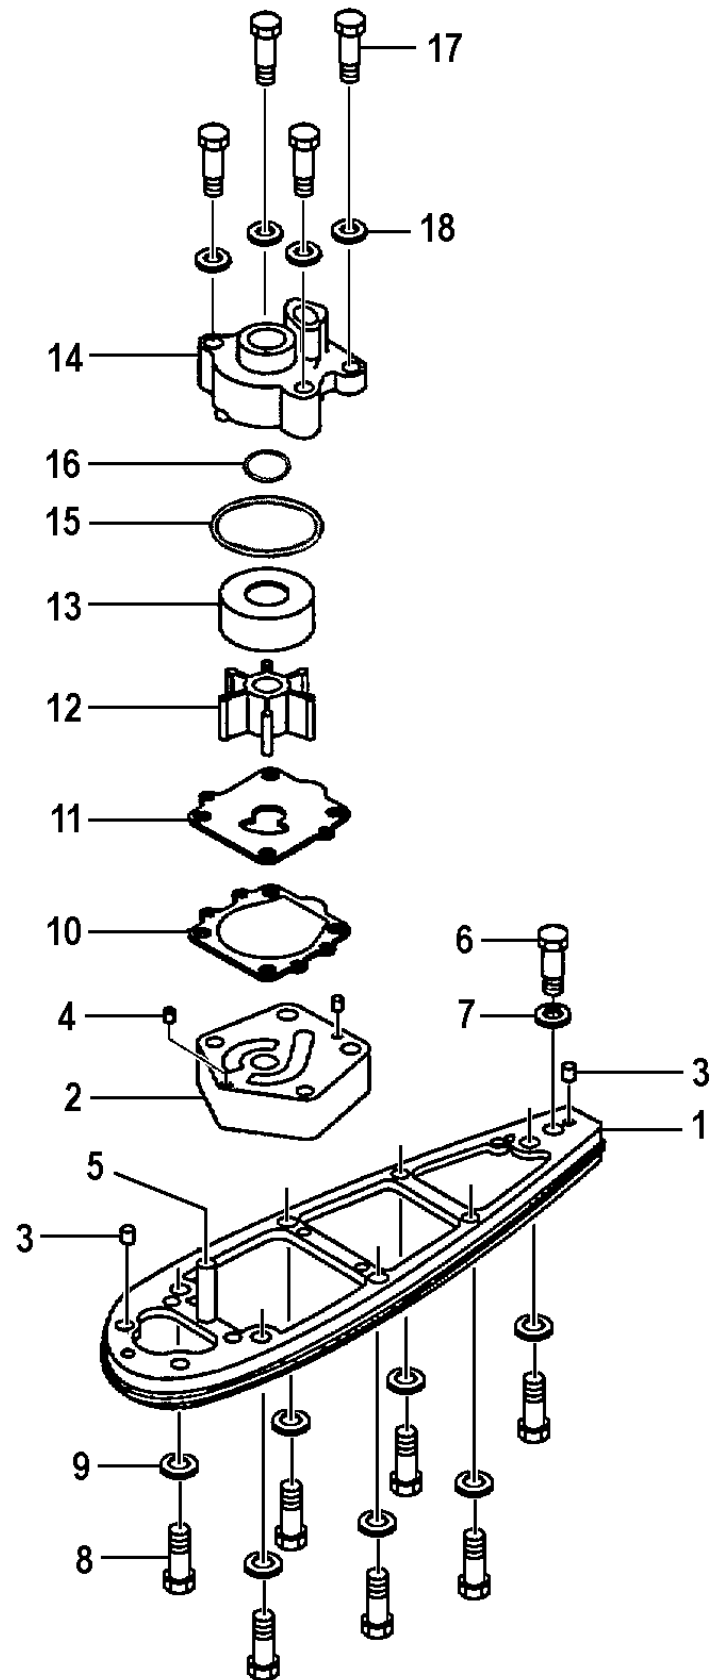

WATER PUMP & ADAPTER 115-200ETL

Ref No.	Part Number	Description	Qty	Remarks
1	6E5-JD009-36-00	ADAPTER, AA	1	
2	6E5-JD009-38-00	ADAPTER, WATER PUMP	1	
3	6H4-JD006-31-00	DOWEL PIN, 3/16" X 1/2"	2	
4	93604-10M03-00	PIN, DOWEL	2	
5	6E5-JD009-43-00	SHIFT ROD GUIDE	1	
6	6E5-JD006-07-00	BOLT, HEX HD 3/8-16 X 1-1/2"	1	
7	6H4-JD006-41-00	WASHER, SPRING LOCK 3/8	1	
8	6H4-JD005-92-00	BOLT, 10 X 35MM	7	
9	6H4-JD006-41-00	WASHER, SPRING LOCK 3/8	7	
10	6E5-44315-A0-00	.GASKET, WATER PUMP	1	
11	6E5-44323-00-00	...OUTER PLATE, CARTRIDGE	1	115 HP MODEL
11	6G5-44323-00-00	...OUTER PLATE, CARTRIDGE	1	200 HP MODEL
12	6E5-44352-00-00	. IMPELLER	1	
13	6E5-44322-00-00	INSERT CARTRIDGE	1	
14	6E5-44311-00-00	HOUSING, WATER PUMP	1	
15	93210-86M38-00	..O-RING	1	
16	93210-37M67-00	O-RING	1	
17	6H1-JD006-03-00	BOLT, 5/16"-18 X 2-1/2"	4	
18	6H4-JD006-40-00	WASHER, SPRING LOCK 5/16"	4	