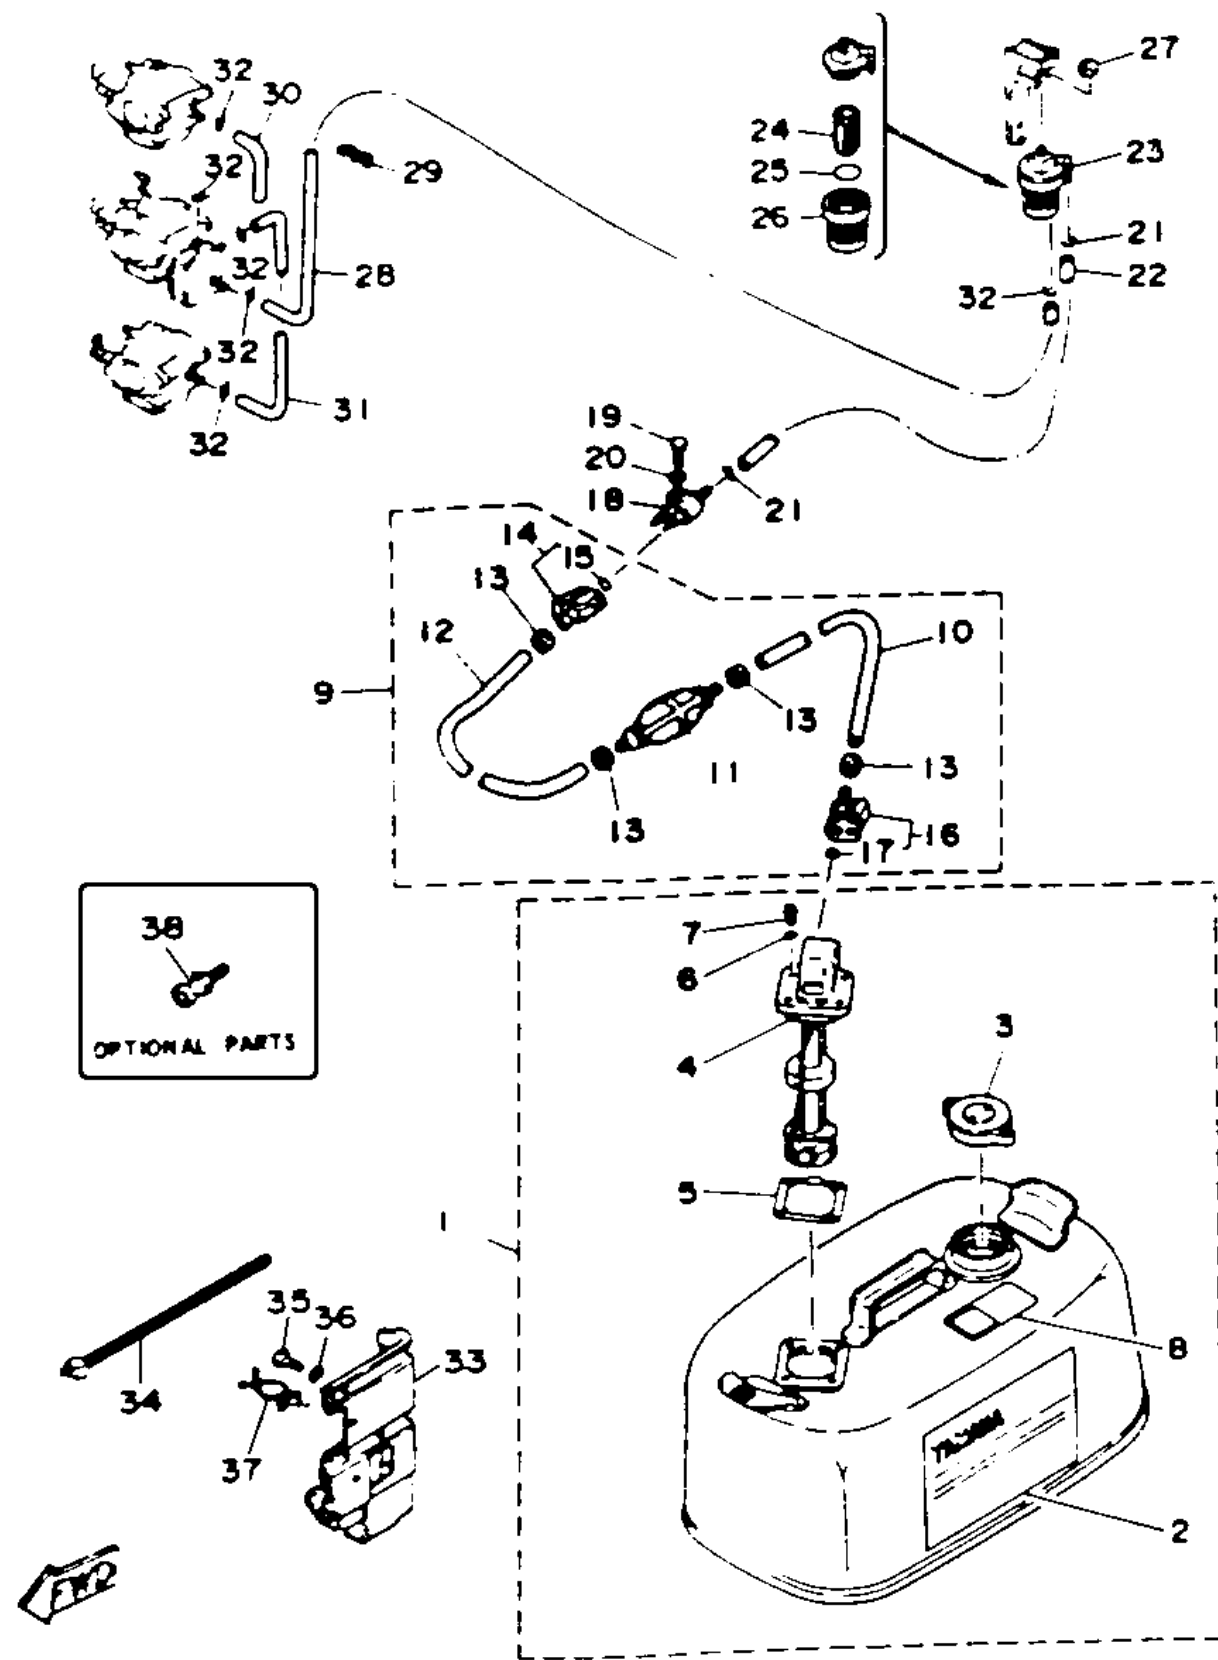

FUEL TANK

Ref No.	Part Number	Description	Qty	Remarks
1	6Y1-W2420-42-24	FUEL TANK ASSEMBLY	1	
2	6Y1-24244-20-00	. GRAPHIC, SIDE	1	
3	6Y1-24610-00-00	. CAP ASSEMBLY	1	
4	6Y1-24260-02-00	. FUEL METER ASSEMBLY	1	
5	6Y1-24268-00-00	. .GASKET, FUEL METER	1	
6	6Y1-24329-00-00	. .SEAL	4	
7	98586-05016-00	. .SCREW, PAN HEAD	4	
8	6Y1-24256-50-00	. GRAPHIC, FUEL TANK	1	
9	6Y1-24306-51-00	FUEL PIPE COMP. 1	1	
10	90445-11M06-00	. .HOSE (L2050)	1	
11	6Y1-24360-51-00	. PRIMER PUMP ASSY.	1	
12	90445-11M05-00	. .HOSE (L850)	1	
13	650-24351-51-00	. .BAND 1	4	
14	6G1-24305-01-00	. FUEL PIPE JOINT COMP. 2	1	
15	93210-08287-00O-RING	1	
16	6Y1-24305-02-00	. FUEL PIPE JOINT COMP. 2	1	
17	93210-08287-00O-RING	1	
18	6G1-24304-02-00	FUEL PIPE JOINT COMP. 1	1	
19	97395-06025-00	BOLT	1	
20	92990-06600-00	.WASHER, PLATE	1	

CONTINUED ON NEXT FRAME >

FUEL TANK

Ref No.	Part Number	Description	Qty	Remarks
21	90467-08004-00	CLIP	2	
22	90445-09M00-00	HOSE (L180)	1	
23	655-24560-01-00	FILTER ASSEMBLY	1	
24	6F5-24563-00-00	. ELEMENT, FILTER	1	
25	93210-37M25-00	. O-RING	1	
26	655-24521-01-00	. CUP, FILTER	1	
27	90179-08M15-00	NUT	1	
28	6E5-24312-00-00	PIPE 2	1	
29	90464-09M21-00	CLAMP	1	
30	688-24313-00-00	PIPE 3	1	
31	6J8-24311-00-00	PIPE, FUEL 1	1	
32	90467-08004-00	CLIP	6	
33	6J8-28170-00-00	TOOL, HOLDER	1	
34	6E1-42694-00-00	BAND	1	
35	97395-08016-00	BOLT	2	
36	92995-08600-00	WASHER	2	
37	90464-12M17-00	CLAMP	6	
38	ABB-FLUSH-JD-00	JET DRIVE FLUSH	1	AP