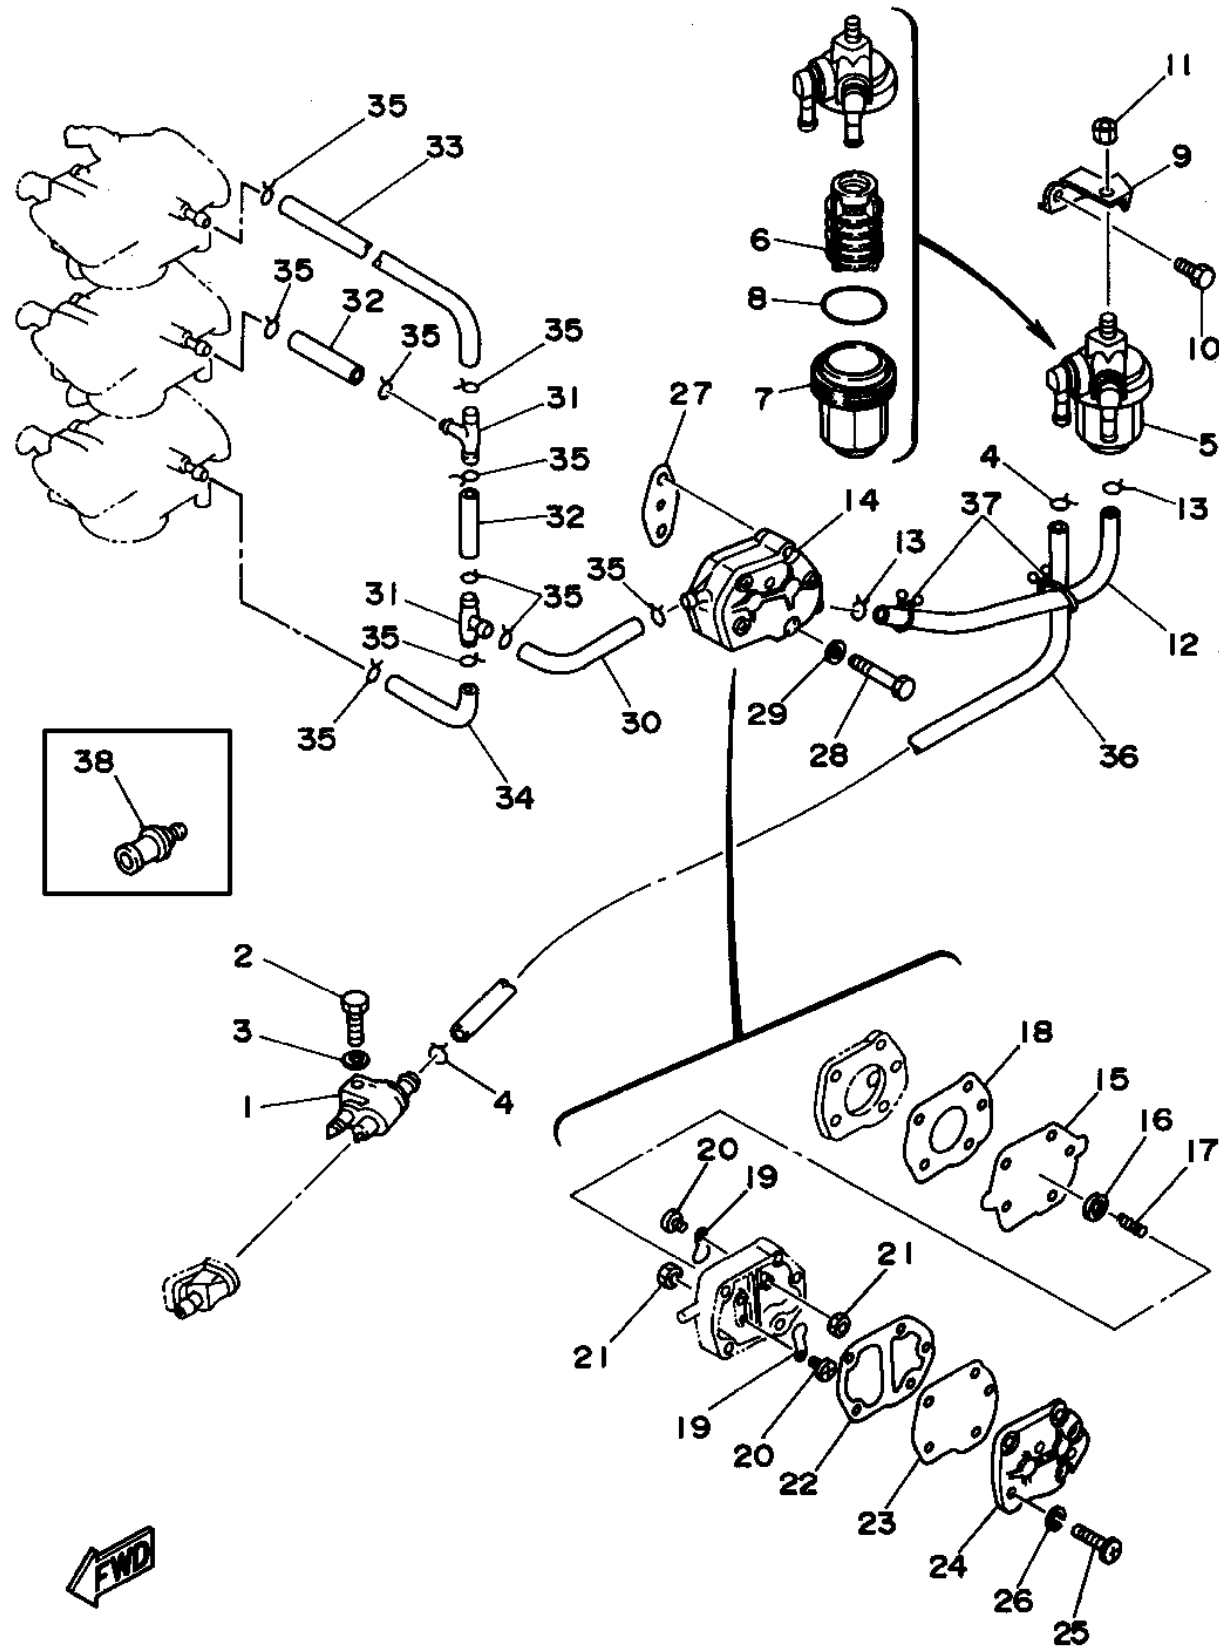

FUEL

Ref No.	Part Number	Description	Qty	Remarks
1	6G1-24304-02-00	FUEL PIPE JOINT COMP. 1	1	
2	97395-06025-00	BOLT	1	
3	92990-06600-00	WASHER, PLATE	1	
4	90467-08004-00	CLIP	2	
5	61N-24560-00-00	FILTER ASSY	1	
6	61N-24563-00-00	. ELEMENT, FILTER	1	
7	61N-24521-00-00	..CUP, FILTER	1	
8	93210-32738-00	..O-RING	1	
9	6H4-24566-01-00	BRACKET, FILTER	1	
10	97013-06012-00	BOLT	1	
11	95380-08600-00	NUT	1	
12	6H4-24314-00-00	PIPE 4	1	
13	90467-08004-00	CLIP	2	
14	6A0-24410-05-00	FUEL PUMP ASSEMBLY	1	
15	648-24411-00-00	. DIAPHRAGM	1	
16	648-24424-00-00	..SEAT, SPRING	1	
17	648-24423-00-00	. SPRING, DIAPHRAGM	1	
18	648-24434-01-00	. GASKET, BODY	1	
19	6A0-24421-01-00	..VALVE, CHECK	2	
20	6A0-14325-00-00	...SCREW, PAN HEAD	2	

CONTINUED ON NEXT FRAME >

40mhs

B8

FUEL

Ref No.	Part Number	Description	Qty	Remarks
21	95380-03600-00	. . .NUT	2	
22	648-24435-02-00	. GASKET, BODY 2	1	
23	663-24411-00-00	. DIAPHRAGM	1	
24	648-24413-01-00	. BODY 2	1	
25	98580-05530-00	. SCREW, PAN HEAD	3	
26	92990-05100-00	. WASHER, SPRING	3	
27	650-24431-A0-00	GASKET, FUEL PUMP 1	1	
28	97095-06040-00	BOLT	2	
29	92990-06600-00	WASHER, PLATE	2	
30	90445-09063-00	HOSE (L80)	1	
31	688-24378-00-00	PIPE, JOINT 3	2	
32	90445-09057-00	HOSE (L43)	2	
33	6H4-24313-00-00	PIPE 3	1	
34	6H4-24312-00-00	PIPE 2	1	
35	90467-08004-00	CLIP	10	
36	6H4-24311-00-00	PIPE, FUEL 1	1	
37	90464-16039-00	CLAMP	3	
38	ABB-FLUSH-JD-00	JET DRIVE FLUSH	1	