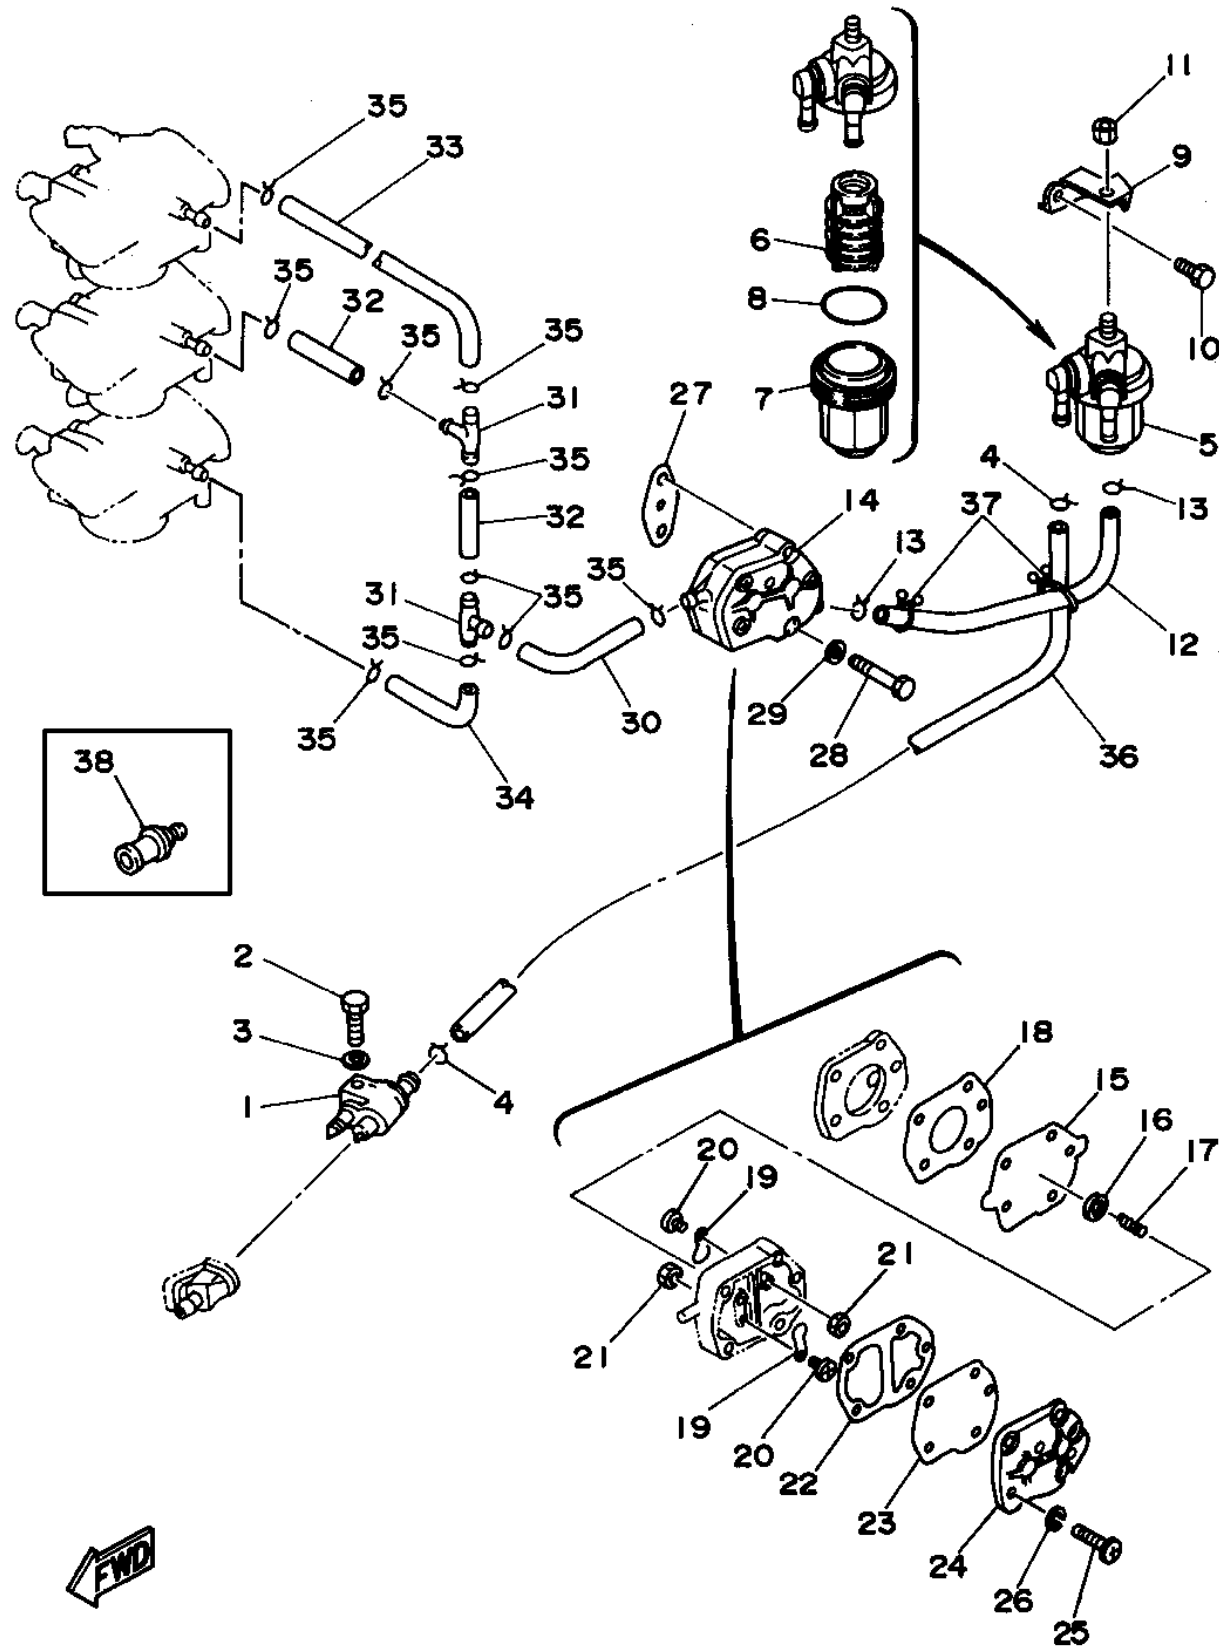

FUEL

Ref No.	Part Number	Description	Qty	Remarks
1	6G1-24304-02-00	FUEL PIPE JOINT COMP. 1	1	
2	97395-06025-00	BOLT	1	
3	92990-06600-00	WASHER, PLATE	1	
4	90467-08004-00	CLIP	2	
5	61N-24560-00-00	FILTER ASSY	1	
6	61N-24563-00-00	. ELEMENT, FILTER	1	
7	61N-24521-00-00	..CUP, FILTER	1	
8	93210-32738-00	..O-RING	1	
9	6H4-24566-01-00	BRACKET, FILTER	1	
10	97013-06012-00	BOLT	1	
11	95380-08600-00	NUT	1	
12	6H4-24314-00-00	PIPE 4	1	
13	90467-08004-00	CLIP	2	
14	6A0-24410-05-00	FUEL PUMP ASSEMBLY	1	
15	648-24411-00-00	. DIAPHRAGM	1	
16	648-24424-00-00	..SEAT, SPRING	1	
17	648-24423-00-00	. SPRING, DIAPHRAGM	1	
18	648-24434-01-00	. GASKET, BODY	1	
19	6A0-24421-01-00	..VALVE, CHECK	2	
20	6A0-14325-00-00	...SCREW, PAN HEAD	2	

CONTINUED ON NEXT FRAME >

40mhs

B8

FUEL

Ref No.	Part Number	Description	Qty	Remarks
21	95380-03600-00	. . .NUT	2	
22	648-24435-02-00	. GASKET, BODY 2	1	
23	663-24411-00-00	. DIAPHRAGM	1	
24	648-24413-01-00	. BODY 2	1	
25	98580-05530-00	. SCREW, PAN HEAD	3	
26	92990-05100-00	. WASHER, SPRING	3	
27	650-24431-A0-00	GASKET, FUEL PUMP 1	1	
28	97095-06040-00	BOLT	2	
29	92990-06600-00	WASHER, PLATE	2	
30	90445-09063-00	HOSE (L80)	1	
31	688-24378-00-00	PIPE, JOINT 3	2	
32	90445-09057-00	HOSE (L43)	2	
33	6H4-24313-00-00	PIPE 3	1	
34	6H4-24312-00-00	PIPE 2	1	
35	90467-08004-00	CLIP	10	
36	6H4-24311-00-00	PIPE, FUEL 1	1	
37	90464-16039-00	CLAMP	3	
38	ABB-FLUSH-JD-00	JET DRIVE FLUSH	1	