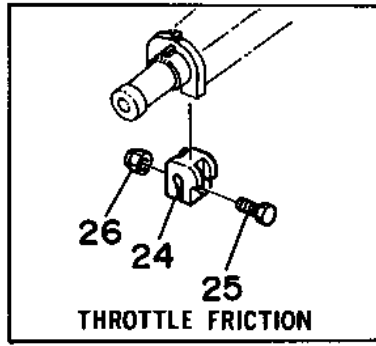

STEERING (40MH)

Ref No.	Part Number	Description	Qty	Remarks
1	6H4-W0084-04-4D	HANDLE STEERING ASSEMBLY (REF. #2-26)	1	
2	6H4-42111-01-4D	HANDLE, STEERING	1	
3	664-42119-00-00	GRIP, STEERING HANDLE	1	
4	6G1-42177-00-00	RUBBER, HANDLE	1	
5	6L2-42137-00-00	INDICATOR, THROTTLE	1	
6	90269-02M09-00	RIVET	1	
7	90149-05M13-00	SCREW	1	
8	92990-10600-00	WASHER, PLATE	1	
9	90501-23215-00	SPRING, COMPRESSION	1	
10	6H4-42138-01-00	LEVER, THROTTLE	1	
11	90386-08032-00	BUSH	1	
12	6H4-42159-00-00	STAY	1	
13	98580-05016-00	SCREW, PAN HEAD	4	
14	92901-05600-00	WASHER	4	
15	6H4-42131-00-00	COVER, HANDLE STEERING	1	
16	6H4-26311-03-00	CABLE, THROTTLE 1	1	
17	90101-12M37-00	BOLT	1	
18	90386-12089-00	BUSH	1	
19	92990-12200-00	WASHER, PLAIN	1	
20	90202-12092-00	WASHER, PLATE	2	

CONTINUED ON NEXT FRAME >

40mhs

D12

STEERING (40MH)

Ref No.	Part Number	Description	Qty	Remarks
21	90201-12537-00	WASHER, PLATE	2	
22	90206-12054-00	WASHER, WAVE	1	
23	90185-12058-00	NUT, SELF-LOCKING	1	
24	656-42126-01-00	FRICITION, STEERING HANDLE GRIP	1	
25	97095-06020-00	BOLT	1	
26	90185-06062-00	NUT, SELF-LOCKING	1	