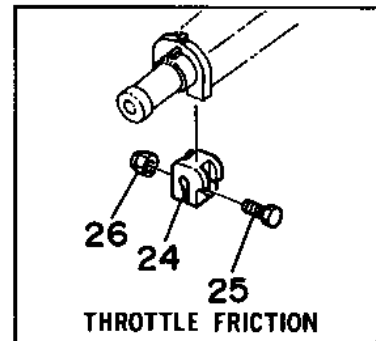

STEERING (40MH)

Ref No.	Part Number	Description	Qty	Remarks
1	6H4-W0084-04-4D	HANDLE STEERING ASSEMBLY (REF. #2-26)	1	
2	6H4-42111-01-4D	HANDLE, STEERING	1	
3	664-42119-00-00	GRIP, STEERING HANDLE	1	
4	6G1-42177-00-00	RUBBER, HANDLE	1	
5	6L2-42137-00-00	INDICATOR, THROTTLE	1	
6	90269-02M09-00	RIVET	1	
7	90149-05M13-00	SCREW	1	
8	92990-10600-00	WASHER, PLATE	1	
9	90501-23215-00	SPRING, COMPRESSION	1	
10	6H4-42138-01-00	LEVER, THROTTLE	1	
11	90386-08032-00	BUSH	1	
12	6H4-42159-00-00	STAY	1	
13	98580-05016-00	SCREW, PAN HEAD	4	
14	92901-05600-00	WASHER	4	
15	6H4-42131-00-00	COVER, HANDLE STEERING	1	
16	6H4-26311-03-00	CABLE, THROTTLE 1	1	
17	90101-12M37-00	BOLT	1	
18	90386-12089-00	BUSH	1	
19	92990-12200-00	WASHER, PLAIN	1	
20	90202-12092-00	WASHER, PLATE	2	

CONTINUED ON NEXT FRAME >

40mhs

D12

STEERING (40MH)

Ref No.	Part Number	Description	Qty	Remarks
21	90201-12537-00	WASHER, PLATE	2	
22	90206-12054-00	WASHER, WAVE	1	
23	90185-12058-00	NUT, SELF-LOCKING	1	
24	656-42126-01-00	FRICITION, STEERING HANDLE GRIP	1	
25	97095-06020-00	BOLT	1	
26	90185-06062-00	NUT, SELF-LOCKING	1	