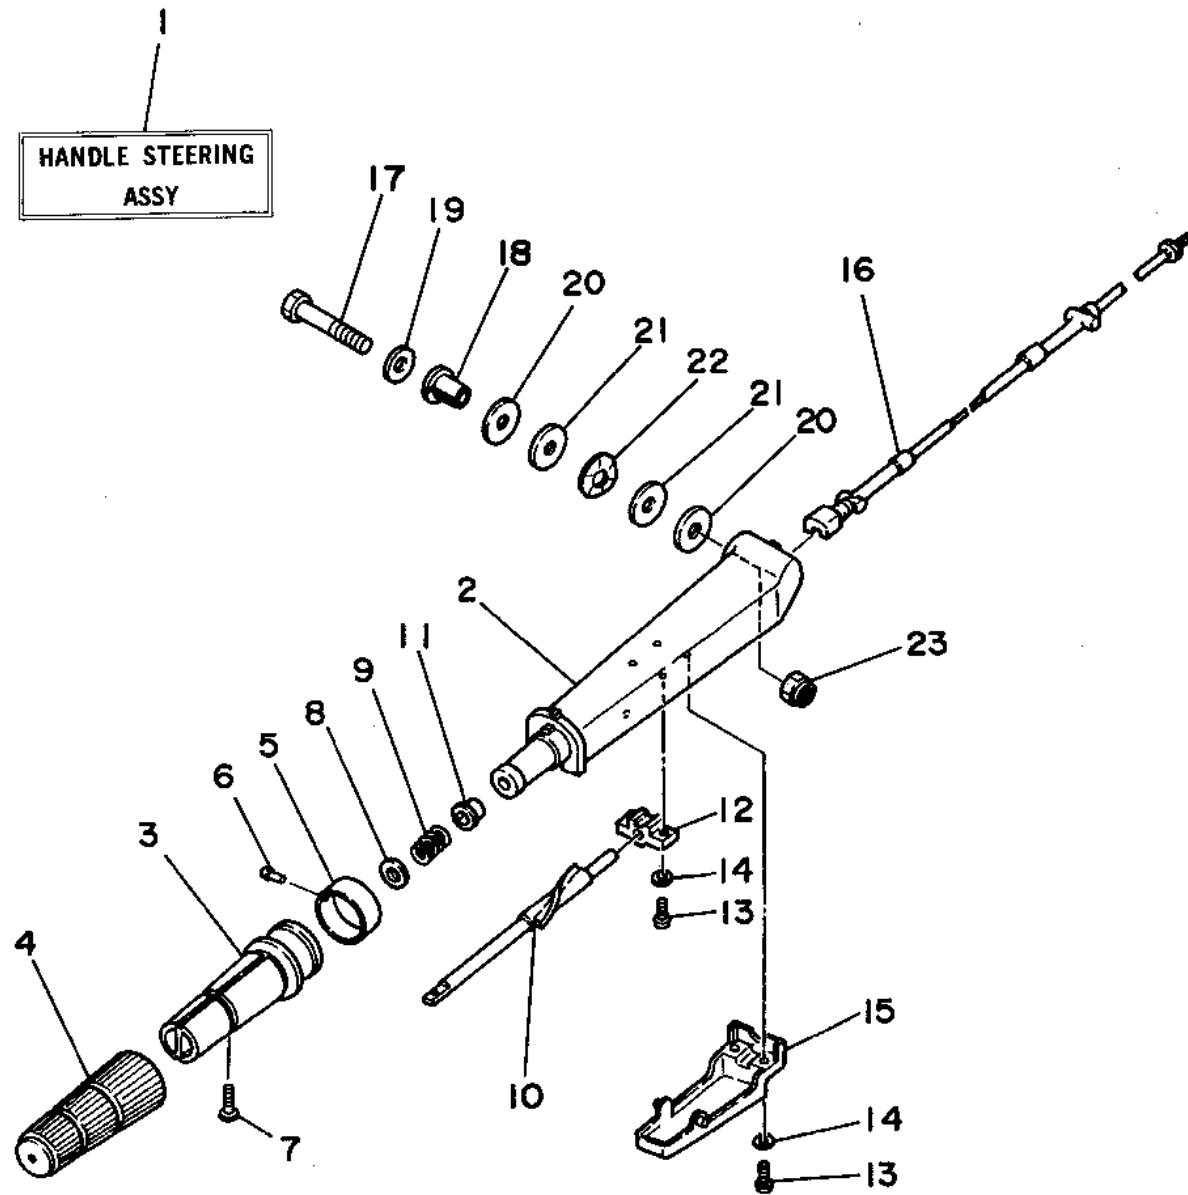

STEERING (40MH)

Ref No.	Part Number	Description	Qty	Remarks
1	6H4-W0084-04-4D	HANDLE STEERING ASSEMBLY (REF. #2-26)	1	
2	6H4-42111-01-4D	HANDLE, STEERING	1	
3	664-42119-00-00	GRIP, STEERING HANDLE	1	
4	6G1-42177-00-00	RUBBER, HANDLE	1	
5	6L2-42137-00-00	INDICATOR, THROTTLE	1	
6	90269-02M09-00	RIVET	1	
7	90149-05M13-00	SCREW	1	
8	92990-10600-00	WASHER, PLATE	1	
9	90501-23215-00	SPRING, COMPRESSION	1	
10	6H4-42138-01-00	LEVER, THROTTLE	1	
11	90386-08032-00	BUSH	1	
12	6H4-42159-00-00	STAY	1	
13	98580-05016-00	SCREW, PAN HEAD	4	
14	92901-05600-00	WASHER	4	
15	6H4-42131-00-00	COVER, HANDLE STEERING	1	
16	6H4-26311-03-00	CABLE, THROTTLE 1	1	
17	90101-12M37-00	BOLT	1	
18	90386-12089-00	BUSH	1	
19	92990-12200-00	WASHER, PLAIN	1	
20	90202-12092-00	WASHER, PLATE	2	

CONTINUED ON NEXT FRAME >

40mhs

D12

STEERING (40MH)

Ref No.	Part Number	Description	Qty	Remarks
21	90201-12537-00	WASHER, PLATE	2	
22	90206-12054-00	WASHER, WAVE	1	
23	90185-12058-00	NUT, SELF-LOCKING	1	
24	656-42126-01-00	FRICITION, STEERING HANDLE GRIP	1	
25	97095-06020-00	BOLT	1	
26	90185-06062-00	NUT, SELF-LOCKING	1	