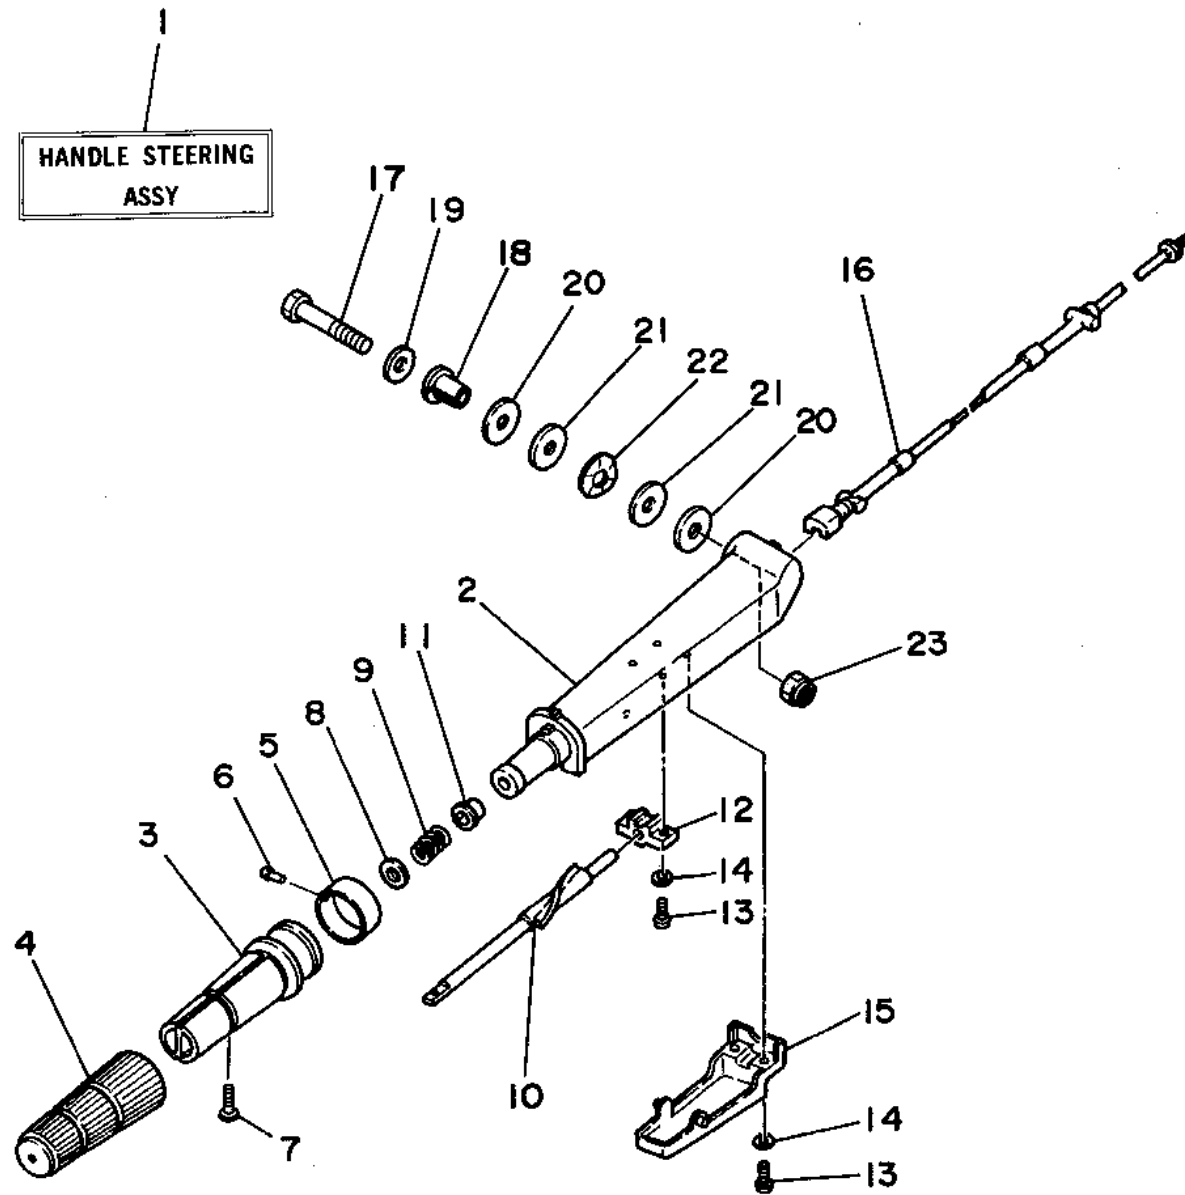

STEERING (40MH)

Ref No.	Part Number	Description	Qty	Remarks
1	6H4-W0084-04-4D	HANDLE STEERING ASSEMBLY (REF. #2-26)	1	
2	6H4-42111-01-4D	HANDLE, STEERING	1	
3	664-42119-00-00	GRIP, STEERING HANDLE	1	
4	6G1-42177-00-00	RUBBER, HANDLE	1	
5	6L2-42137-00-00	INDICATOR, THROTTLE	1	
6	90269-02M09-00	RIVET	1	
7	90149-05M13-00	SCREW	1	
8	92990-10600-00	WASHER, PLATE	1	
9	90501-23215-00	SPRING, COMPRESSION	1	
10	6H4-42138-01-00	LEVER, THROTTLE	1	
11	90386-08032-00	BUSH	1	
12	6H4-42159-00-00	STAY	1	
13	98580-05016-00	SCREW, PAN HEAD	4	
14	92901-05600-00	WASHER	4	
15	6H4-42131-00-00	COVER, HANDLE STEERING	1	
16	6H4-26311-03-00	CABLE, THROTTLE 1	1	
17	90101-12M37-00	BOLT	1	
18	90386-12089-00	BUSH	1	
19	92990-12200-00	WASHER, PLAIN	1	
20	90202-12092-00	WASHER, PLATE	2	

CONTINUED ON NEXT FRAME >

40mhs

D12

STEERING (40MH)

Ref No.	Part Number	Description	Qty	Remarks
21	90201-12537-00	WASHER, PLATE	2	
22	90206-12054-00	WASHER, WAVE	1	
23	90185-12058-00	NUT, SELF-LOCKING	1	
24	656-42126-01-00	FRICITION, STEERING HANDLE GRIP	1	
25	97095-06020-00	BOLT	1	
26	90185-06062-00	NUT, SELF-LOCKING	1	