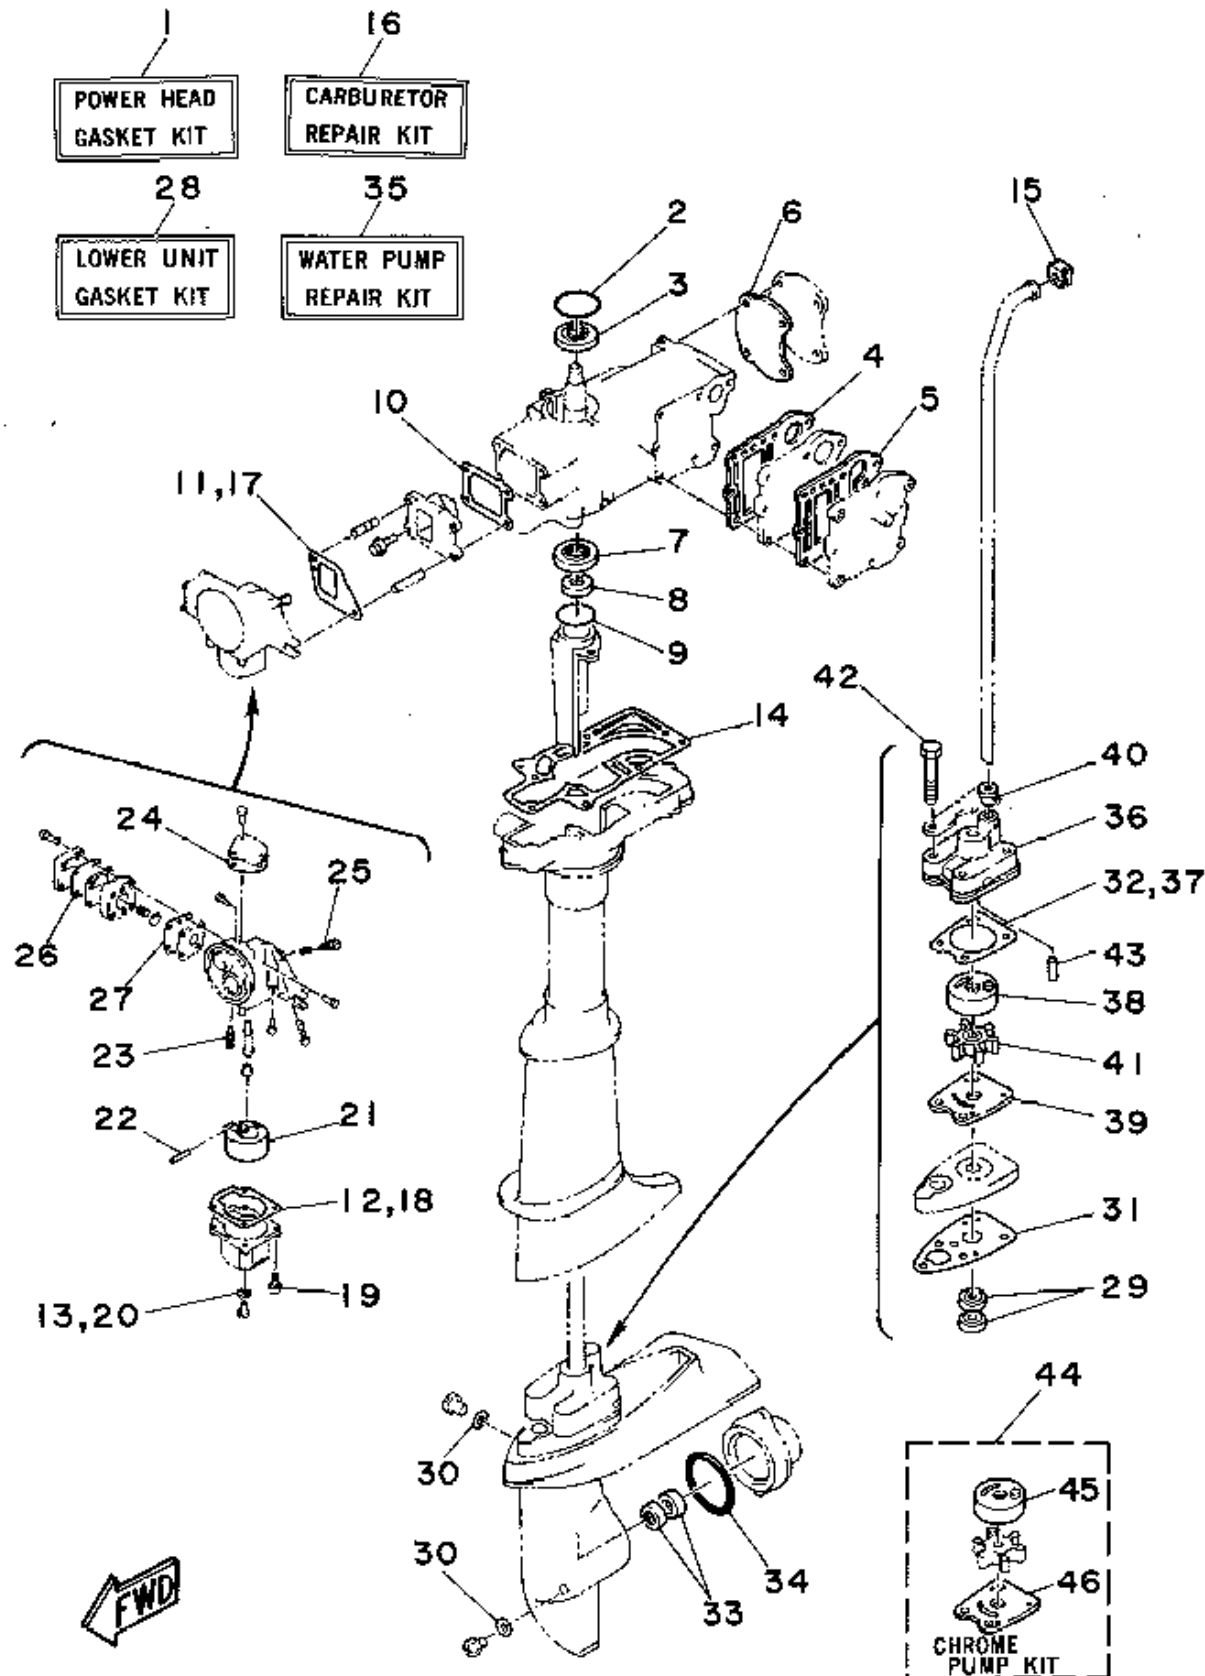

CONTINUED ON NEXT FRAME >

4_5mhs

C2

REPAIR KIT

Ref No.	Part Number	Description	Qty	Remarks
21	6E7-14385-00-00	. FLOAT	1	
22	647-14386-10-00	. PIN, FLOAT	1	
23	6G8-14392-10-00	. VALVE, NEEDLE	1	
24	6E0-14227-00-00	. GASKET	1	
25	647-14323-00-00	. SCREW, AIR ADJUSTING	1	
26	6E0-24471-00-00	. DIAPHRAGM	1	
27	6E0-24411-00-00	. DIAPHRAGM	1	
28	6E0-W0001-21-00	LOWER UNIT GASKET KIT	1	
29	93101-10M14-00	. OIL SEAL	2	
30	90430-08020-00	. GASKET	3	
31	6E0-45315-A0-00	. PACKING, LOWER CASING	1	
32	6E0-44315-A0-00	. GASKET, WATER PUMP	1	
33	93101-13M12-00	. OIL SEAL	2	
34	93210-48214-00	. O-RING	1	
35	6E0-W0078-02-00	WATER PUMP REPAIR KIT	1	
36	6E0-44311-00-00	. HOUSING, WATER PUMP	1	
37	6E0-44315-A0-00	. GASKET, WATER PUMP	1	
38	6E0-44322-02-00	. INSERT, CARTRIDGE	1	
39	6E0-44323-00-00	. OUTER PLATE, CARTRIDGE	1	
40	6E0-44366-00-00	. DAMPER, WATER SEAL 2	1	

CONTINUED ON NEXT FRAME >

REPAIR KIT

Ref No.	Part Number	Description	Qty	Remarks
41	6E0-44352-00-00	. IMPELLER	1	
42	97395-06045-00	. BOLT, HEXAGON	4	
43	93604-09066-00	. PIN, DOWEL	1	
44	6E0-W0078-0A-00	CHROME PUMP KIT	1	AP
45	6E0-44322-40-00	. INSERT, CARTRIDGE	1	CHROMATE
46	6E0-44323-40-00	. OUTER PLATE, CARTRIDGE	1	CHROMATE