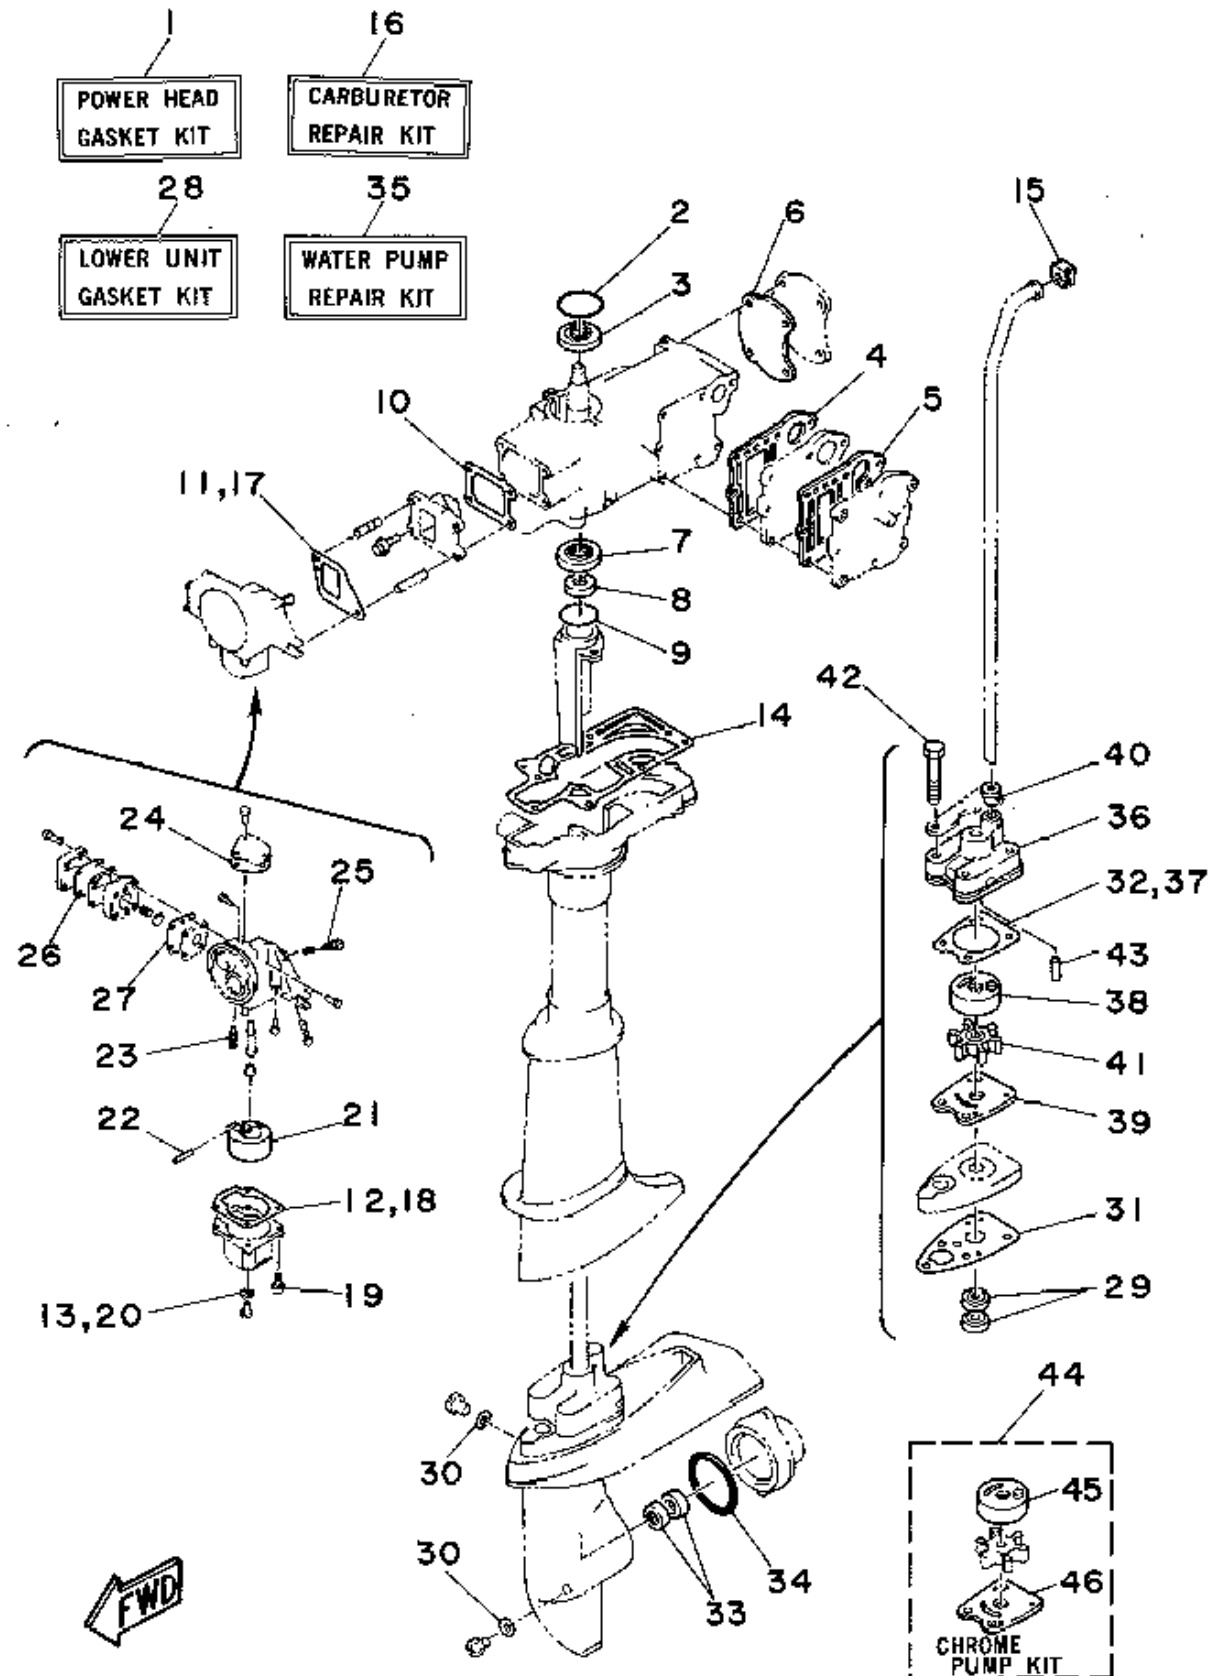

REPAIR KIT

Ref No.	Part Number	Description	Qty	Remarks
1	6E0-W0001-03-00	PWR HEAD GSKT KIT	1	
2	93210-42159-00	. O-RING	1	
3	93102-20M25-00	. OIL SEAL	1	
4	6E0-41112-A1-00	. GASKET, EXHAUST INNER COVER	1	
5	6E0-41114-A1-00	. GASKET, EXHAUST OUTER COVER	1	
6	6E0-11193-A1-00	. GASKET, HEAD COVER 1	1	
7	93101-20M29-00	. OIL SEAL	1	
8	93101-10M25-00	. OIL SEAL	1	
9	93210-31114-00	. O-RING	1	
10	6E0-13621-A1-00	. GASKET, VALVE SEAT	1	
11	6E0-14198-A0-00	. GASKET	1	
12	6E0-14384-00-00	. GASKET, FLOAT CHAMBER	1	
13	6A1-14398-00-00	. GASKET	1	
14	6E0-45113-A1-00	. GASKET, UPPER CASING	1	
15	646-44365-00-00	. DAMPER, WATER SEAL	1	
16	6E0-W0093-02-00	CARB REPAIR KIT	1	
17	6E0-14198-A0-00	. GASKET	1	
18	6E0-14384-00-00	. GASKET, FLOAT CHAMBER	1	
19	98580-04016-00	. SCREW, PAN HEAD	1	
20	6A1-14398-00-00	. GASKET	1	

CONTINUED ON NEXT FRAME >

4_5mhs

C2

REPAIR KIT

Ref No.	Part Number	Description	Qty	Remarks
21	6E7-14385-00-00	. FLOAT	1	
22	647-14386-10-00	. PIN, FLOAT	1	
23	6G8-14392-10-00	. VALVE, NEEDLE	1	
24	6E0-14227-00-00	. GASKET	1	
25	647-14323-00-00	. SCREW, AIR ADJUSTING	1	
26	6E0-24471-00-00	. DIAPHRAGM	1	
27	6E0-24411-00-00	. DIAPHRAGM	1	
28	6E0-W0001-21-00	LOWER UNIT GASKET KIT	1	
29	93101-10M14-00	. OIL SEAL	2	
30	90430-08020-00	. GASKET	3	
31	6E0-45315-A0-00	. PACKING, LOWER CASING	1	
32	6E0-44315-A0-00	. GASKET, WATER PUMP	1	
33	93101-13M12-00	. OIL SEAL	2	
34	93210-48214-00	. O-RING	1	
35	6E0-W0078-02-00	WATER PUMP REPAIR KIT	1	
36	6E0-44311-00-00	. HOUSING, WATER PUMP	1	
37	6E0-44315-A0-00	. GASKET, WATER PUMP	1	
38	6E0-44322-02-00	. INSERT, CARTRIDGE	1	
39	6E0-44323-00-00	. OUTER PLATE, CARTRIDGE	1	
40	6E0-44366-00-00	. DAMPER, WATER SEAL 2	1	