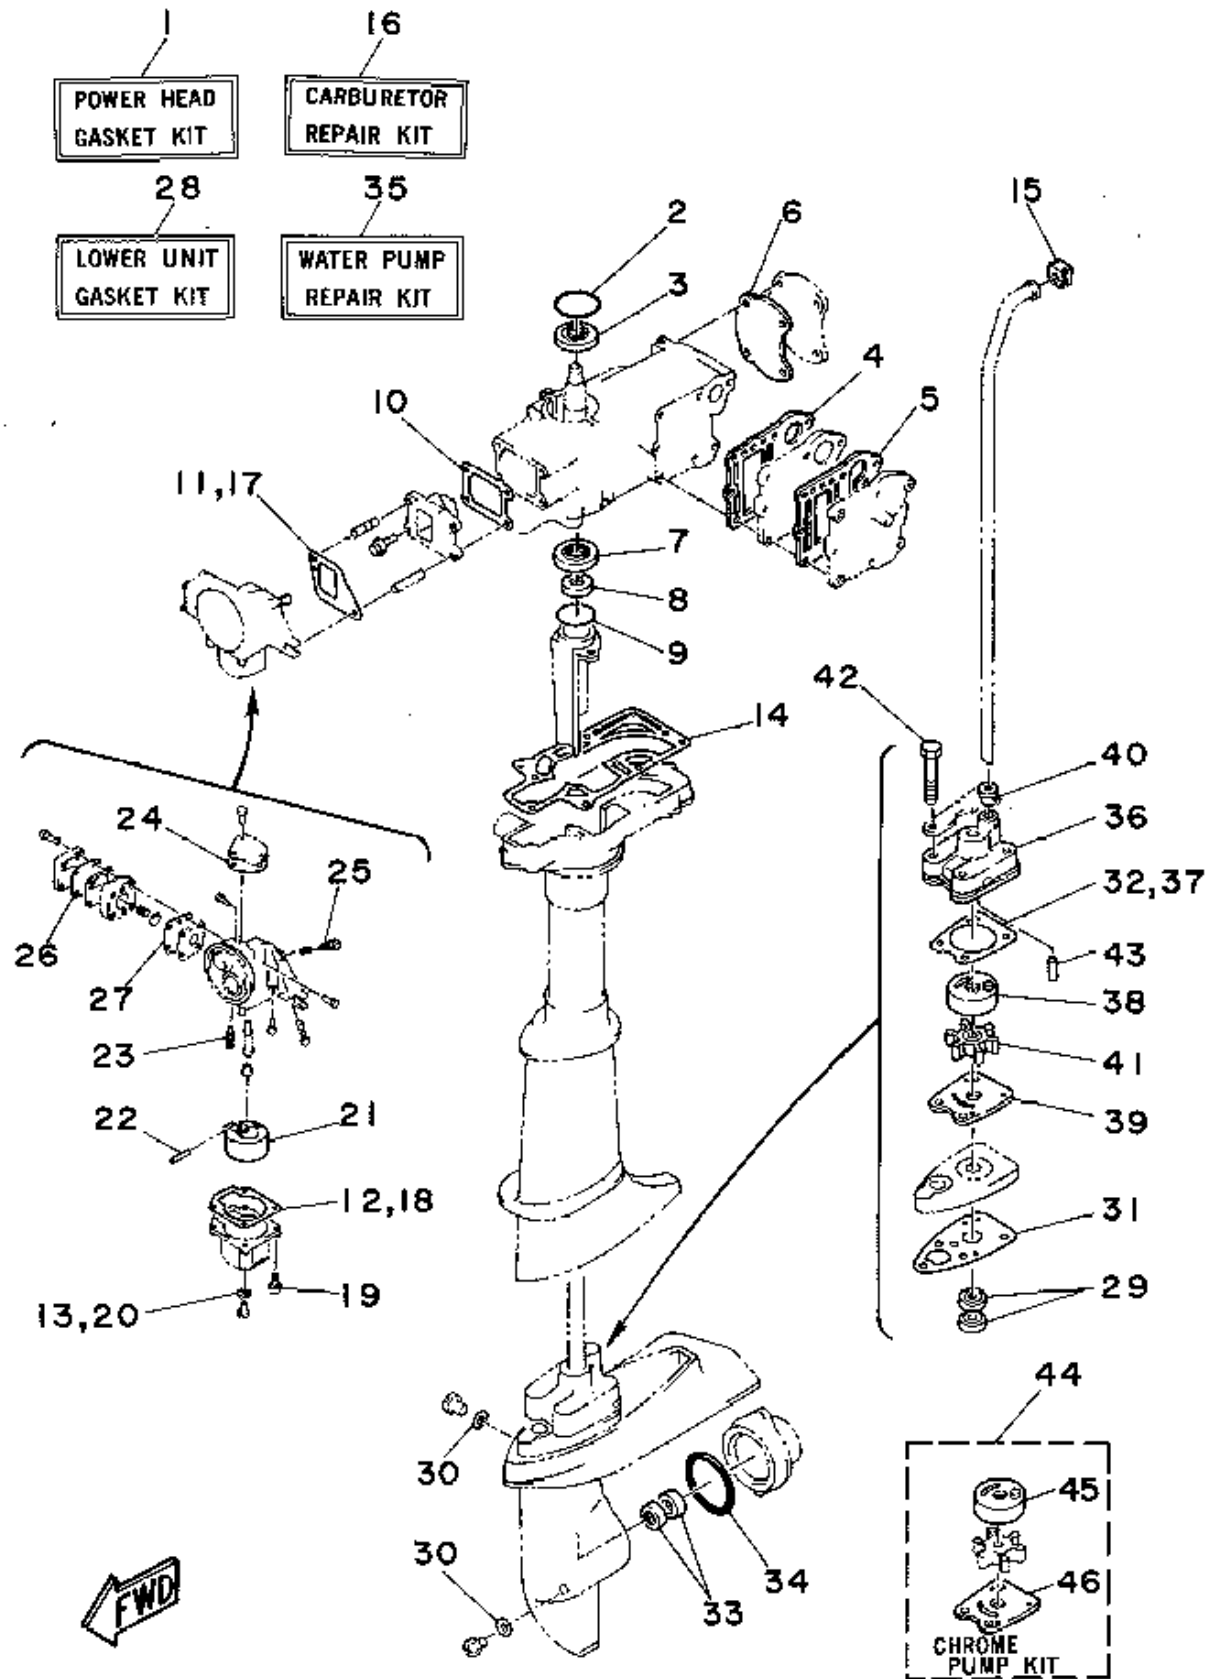

CONTINUED ON NEXT FRAME >

4_5mhs

C2

REPAIR KIT

Ref No.	Part Number	Description	Qty	Remarks
21	6E7-14385-00-00	. FLOAT	1	
22	647-14386-10-00	. PIN, FLOAT	1	
23	6G8-14392-10-00	. VALVE, NEEDLE	1	
24	6E0-14227-00-00	. GASKET	1	
25	647-14323-00-00	. SCREW, AIR ADJUSTING	1	
26	6E0-24471-00-00	. DIAPHRAGM	1	
27	6E0-24411-00-00	. DIAPHRAGM	1	
28	6E0-W0001-21-00	LOWER UNIT GASKET KIT	1	
29	93101-10M14-00	. OIL SEAL	2	
30	90430-08020-00	. GASKET	3	
31	6E0-45315-A0-00	. PACKING, LOWER CASING	1	
32	6E0-44315-A0-00	. GASKET, WATER PUMP	1	
33	93101-13M12-00	. OIL SEAL	2	
34	93210-48214-00	. O-RING	1	
35	6E0-W0078-02-00	WATER PUMP REPAIR KIT	1	
36	6E0-44311-00-00	. HOUSING, WATER PUMP	1	
37	6E0-44315-A0-00	. GASKET, WATER PUMP	1	
38	6E0-44322-02-00	. INSERT, CARTRIDGE	1	
39	6E0-44323-00-00	. OUTER PLATE, CARTRIDGE	1	
40	6E0-44366-00-00	. DAMPER, WATER SEAL 2	1	

CONTINUED ON NEXT FRAME >

REPAIR KIT

Ref No.	Part Number	Description	Qty	Remarks
41	6E0-44352-00-00	. IMPELLER	1	
42	97395-06045-00	. BOLT, HEXAGON	4	
43	93604-09066-00	. PIN, DOWEL	1	
44	6E0-W0078-0A-00	CHROME PUMP KIT	1	AP
45	6E0-44322-40-00	. INSERT, CARTRIDGE	1	CHROMATE
46	6E0-44323-40-00	. OUTER PLATE, CARTRIDGE	1	CHROMATE