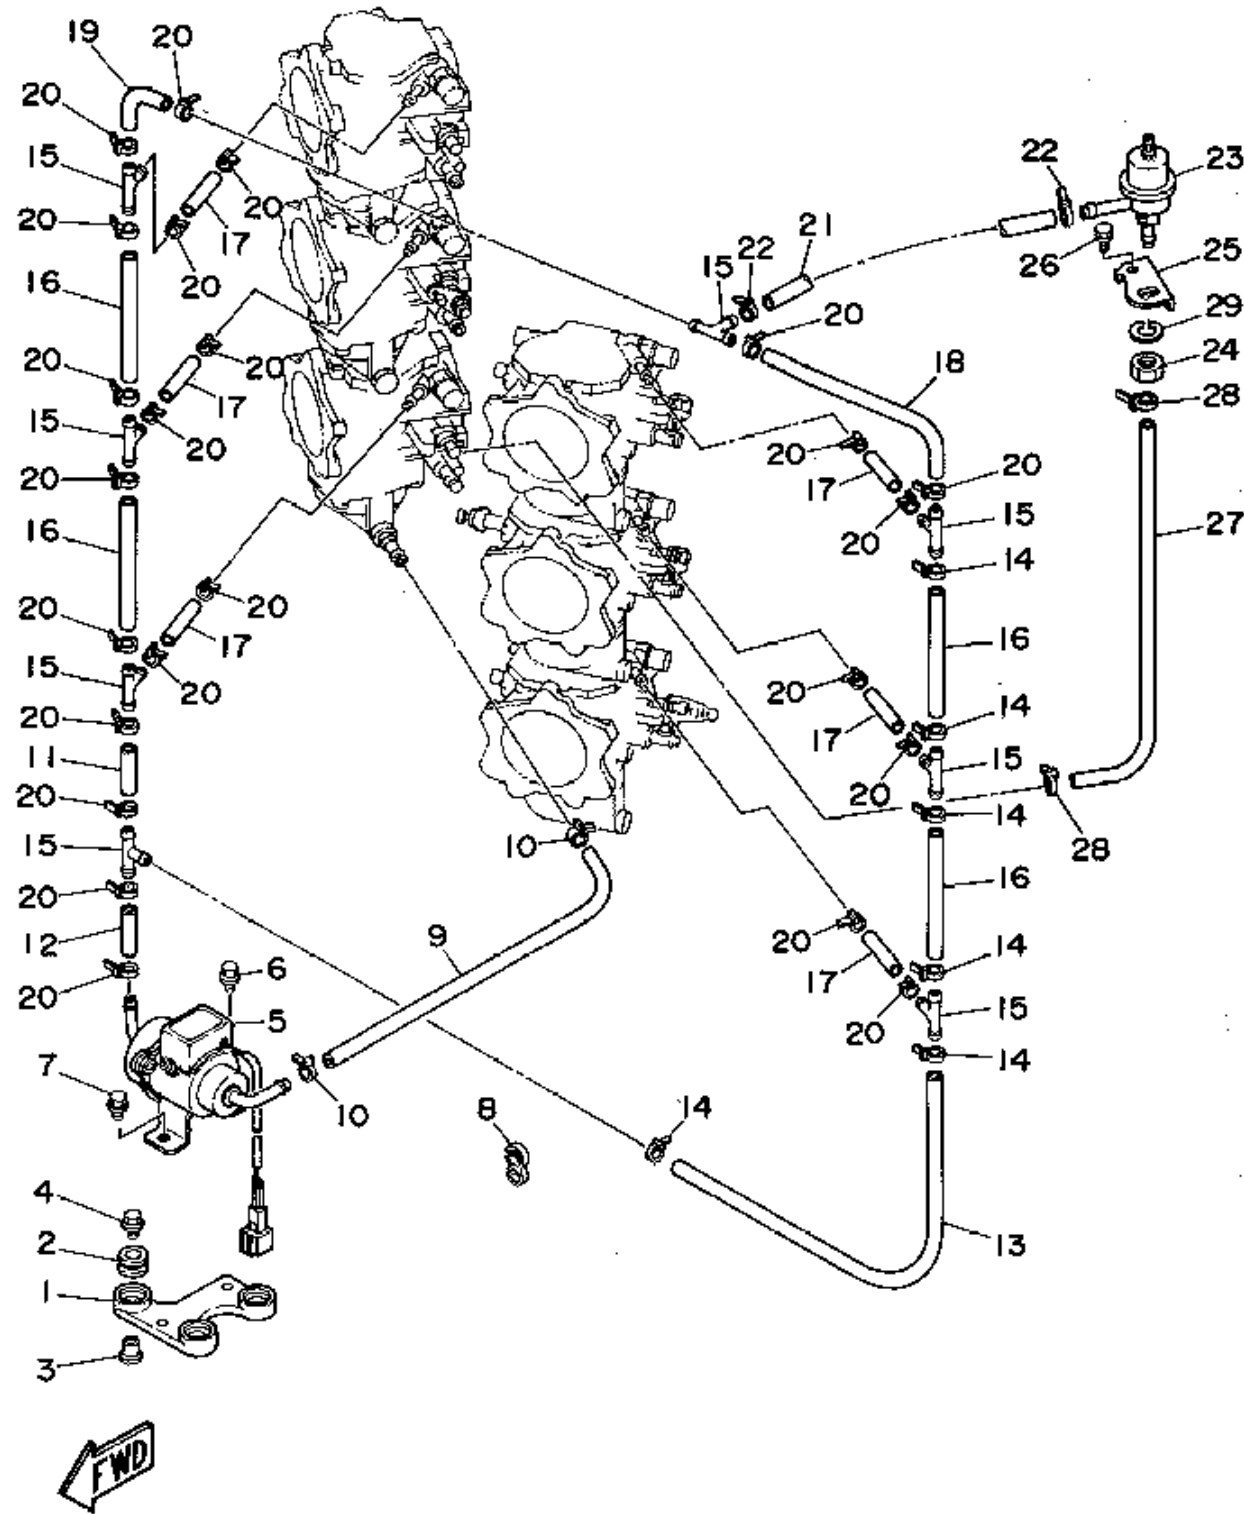

## FUEL 2

Ref No.	Part Number	Description	Qty	Remarks
1	61A-24491-00-00	BRACKET, FUEL PUMP	1	
2	6A0-82317-00-00	DAMPER, IGNITION COIL	3	
3	624-42542-00-00	PIPE	3	
4	90119-06M65-00	BOLT, WITH WASHER	3	
5	61A-13910-01-00	FUEL PUMP ASSEMBLY	1	
6	97595-08514-00	BOLT, WITH WASHER	1	
7	97595-06514-00	.BOLT, WITH WASHER	1	
8	90464-13M34-00	CLAMP	1	
9	6A4-24315-00-00	PIPE 5	1	
10	90465-11M10-00	.CLAMP	2	
11	90445-10M31-00	HOSE	1	
12	90445-10M14-00	HOSE	1	
13	90445-10M40-00	HOSE (L330)	1	
14	90465-11M10-00	.CLAMP	6	
15	688-24378-00-00	PIPE, JOINT 3	8	
16	90445-10M53-00	HOSE (L110)	4	
17	61A-24316-00-00	PIPE 6	6	
18	6A4-24315-00-00	PIPE 5	1	
19	90445-10M16-00	HOSE (L120)	1	
20	90465-11M10-00	.CLAMP	24	

CONTINUED ON NEXT FRAME >

## FUEL 2

Ref No.	Part Number	Description	Qty	Remarks
21	61A-24315-00-00	PIPE 5	1	
22	90465-11M10-00	.CLAMP	2	
23	61A-24470-00-00	FUEL REGULATOR ASSEMBLY	1	
24	95380-12600-00	NUT	1	
25	61A-24422-00-00	PLATE	1	
26	97595-06516-00	BOLT, WITH WASHER	1	
27	90445-10M92-00	HOSE	2	
28	90465-11M10-00	.CLAMP	2	
29	92990-12100-00	WASHER, SPRING	1	