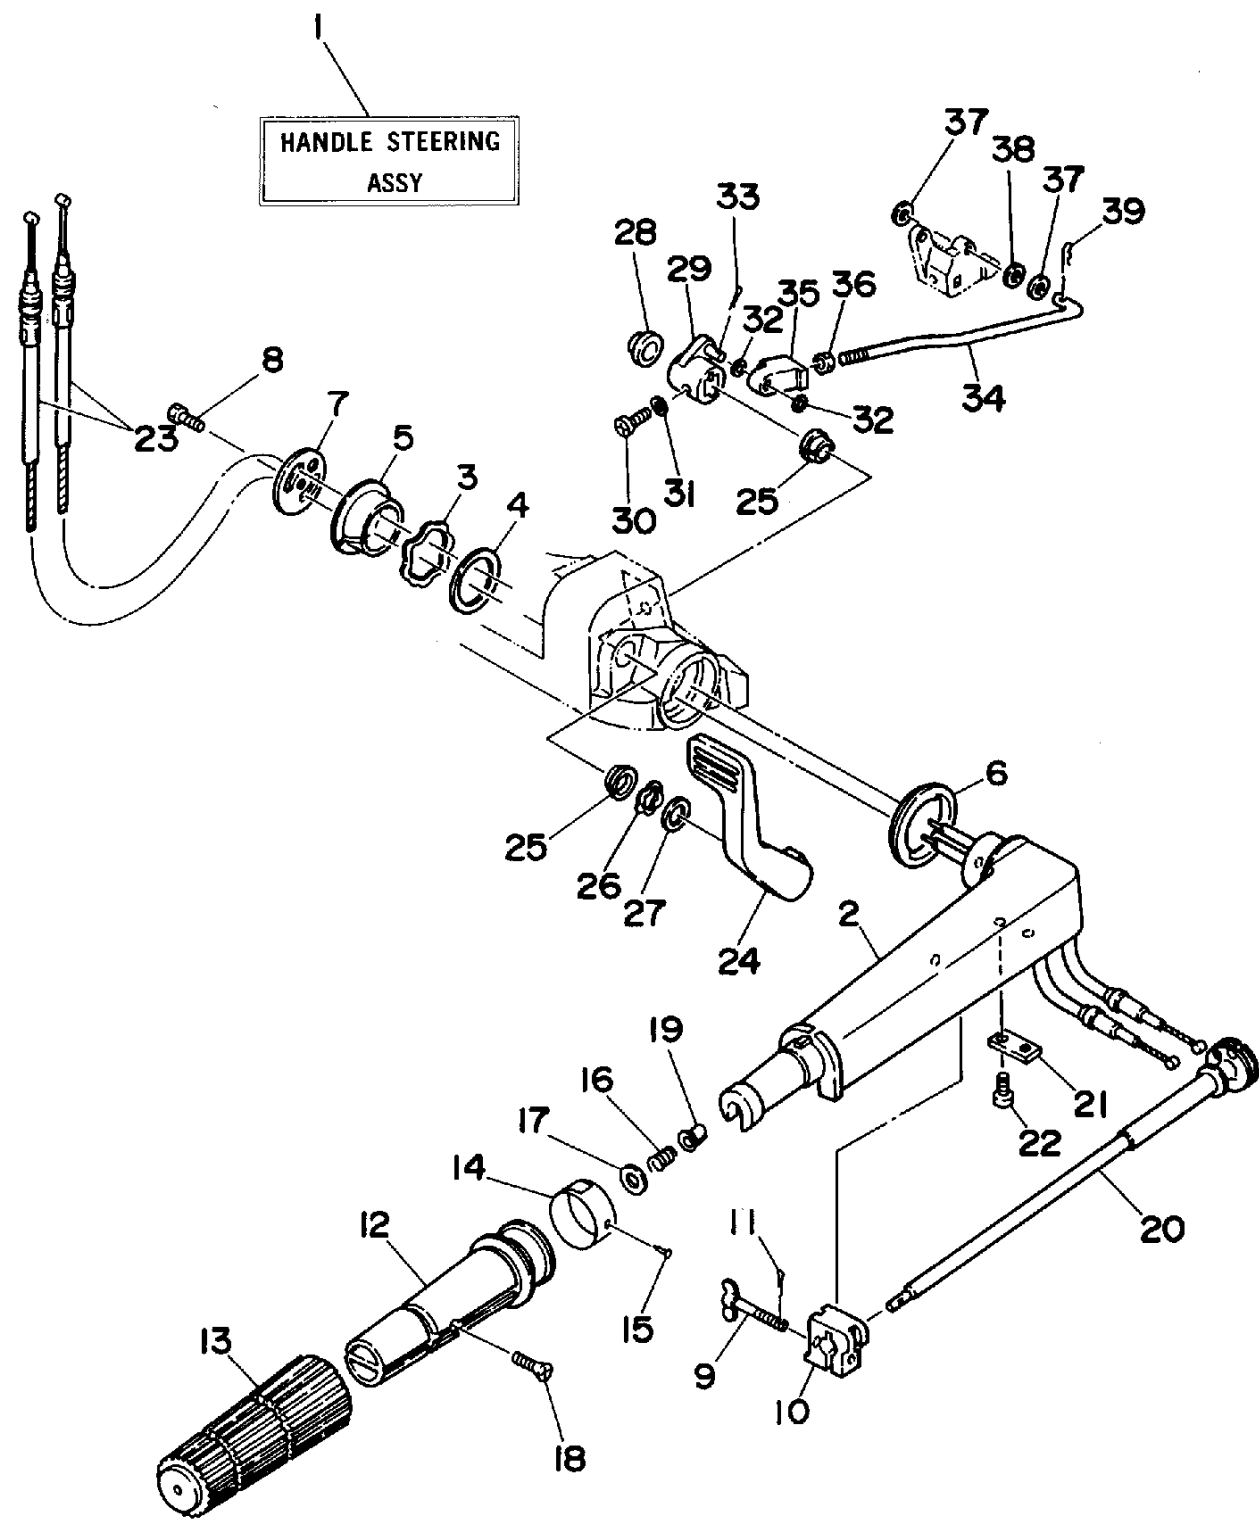

STEERING

Ref No.	Part Number	Description	Qty	Remarks
1	6L2-W0084-00-4D	HANDLE STEERING ASSY	1	
2	6G1-42111-03-4D	HANDLE, STEERING	1	
3	90206-35M20-00	WASHER, WAVE	1	
4	90202-35M24-00	WASHER, PLATE	1	
5	90386-34M40-00	BUSH	1	
6	90386-43M79-00	BUSH	1	
7	6G1-42131-01-00	COVER, HANDLE STEERING	1	
8	97095-06016-00	BOLT	1	
9	6G1-42125-01-00	BOLT, FRICTION ADJUSTING	1	
10	6G1-42126-00-00	FRICTION, STEERING HANDLE GRIP	1	
11	91490-16010-00	PIN. COTTER	1	
12	664-42119-00-00	GRIP, STEERING HANDLE	1	
13	6G1-42177-00-00	RUBBER, HANDLE	1	
14	6L2-42137-00-00	INDICATOR, THROTTLE	1	
15	90269-02M09-00	RIVET	1	
16	90501-23215-00	SPRING, COMPRESSION	1	
17	92990-10600-00	WASHER, PLATE	1	
18	90149-05M13-00	SCREW	1	
19	90386-08032-00	BUSH	1	
20	6G1-42138-01-00	LEVER, THROTTLE	1	

CONTINUED ON NEXT FRAME >

STEERING

Ref No.	Part Number	Description	Qty	Remarks
21	6E0-42159-02-00	STAY	1	
22	97895-05012-00	SCREW, PAN HEAD	2	
23	6L2-26301-00-00	THROTTLE CABLE ASSY	2	
24	6L2-44111-00-94	HANDLE, GEAR SHIFT	1	
25	90386-15M73-00	BUSH	2	
26	90206-15M18-00	WASHER, WAVE	1	
27	90202-15M37-00	WASHER, PLATE	1	
28	90386-12M72-00	BUSH	1	
29	6L2-44125-00-94	LEVER, SHIFT ROD	1	
30	97095-06020-00	BOLT	1	
31	92990-06600-00	.WASHER, PLATE	1	
32	90202-06009-00	WASHER, PLATE	2	
33	91490-20015-00	PIN. COTTER	1	
34	6L2-44124-00-00	LINK, SHIFT ROD	1	
35	6L2-26363-00-00	END, CABLE	1	
36	95380-06700-00	NUT	1	
37	90202-05088-00	.WASHER, PLATE	2	
38	90202-05M38-00	WASHER, PLATE	1	
39	90468-05M03-00	CLIP	1	