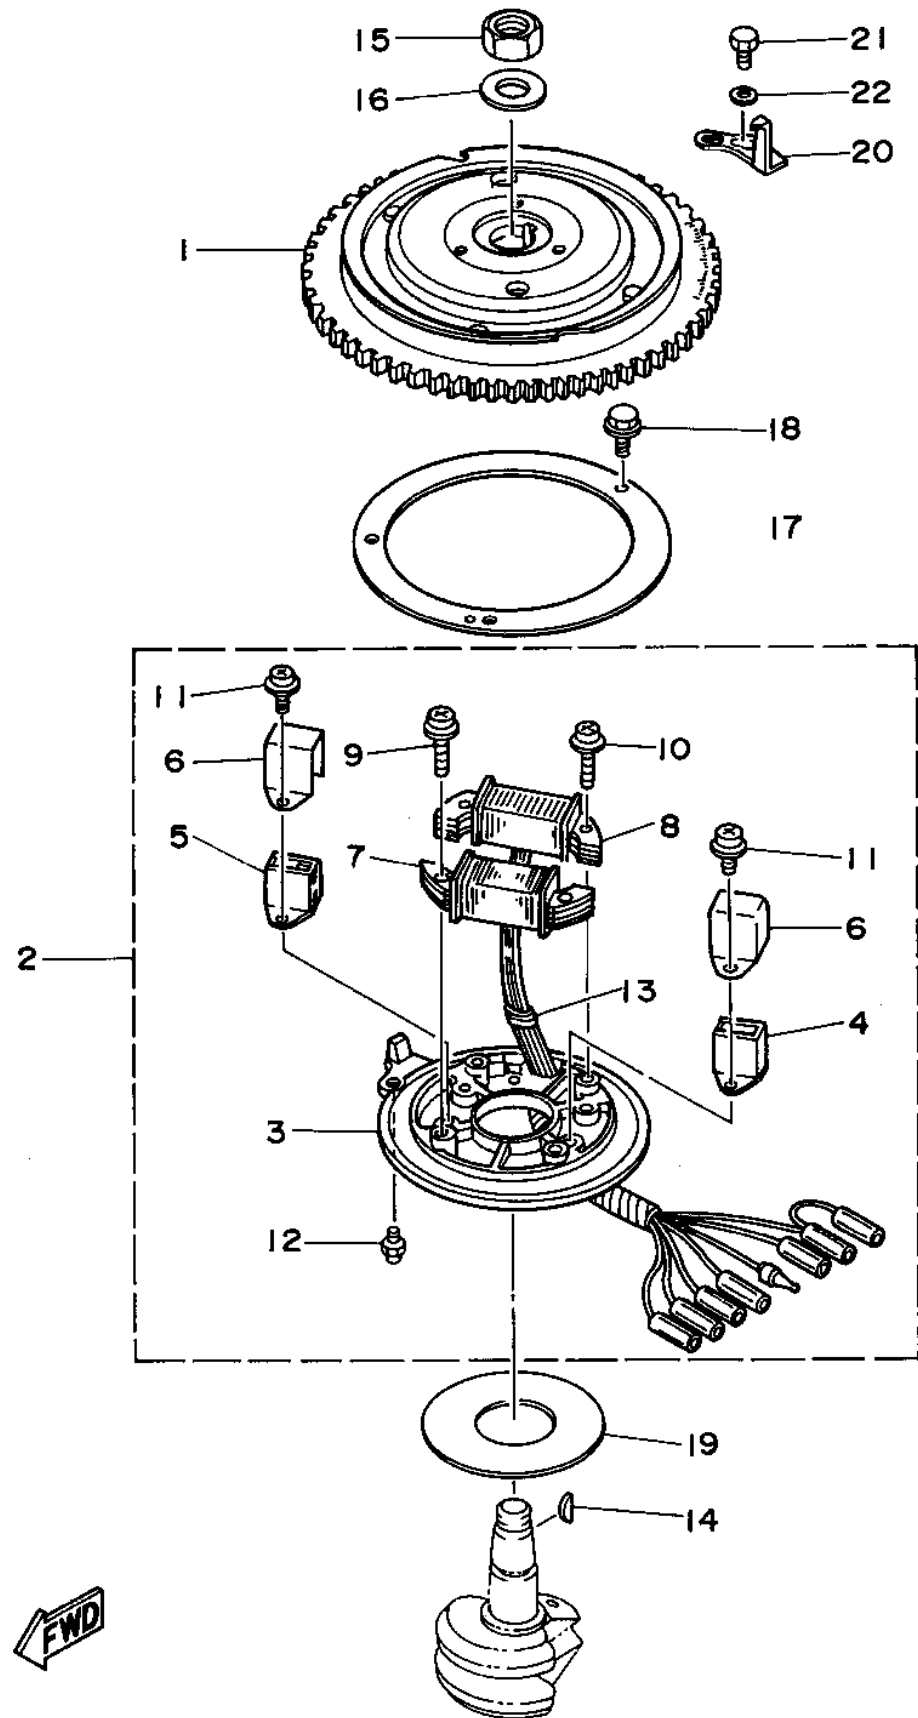

# MAGNETO

Ref No.	Part Number	Description	Qty	Remarks
1	697-85550-00-00	ROTOR ASSEMBLY	1	
2	697-85560-00-00	BASE ASSEMBLY	1	
3	697-85561-00-00	. BASE, MAGNETO	1	
4	697-85580-00-00	. COIL, PULSER	1	
5	697-85580-10-00	. COIL, PULSER	1	
6	6F0-85599-A0-00	. COVER	2	
7	697-85520-00-00	. COIL, CHARGE	1	
8	697-85533-00-00	. COIL, LIGHTING	1	
9	97602-05130-00	. SCREW, PAN HEAD WITH WASHER	2	
10	97602-05132-00	. SCREW, PAN HEAD WITH WASHER	2	
11	97602-05114-00	. SCREW, PAN HEAD WITH WASHER	4	
12	663-85518-00-00	. JOINT, BALL	1	
13	90480-06158-00	. GROMMET	1	
14	90280-05049-00	KEY, WOODRUFF	1	
15	90170-20137-00	NUT	1	
16	90201-21M18-00	WASHER, PLATE	1	
17	663-41612-00-00	RETAINER, MAGNETO BASE	1	
18	97595-06520-00	BOLT, WITH WASHER	3	
19	663-41619-00-00	WASHER, MAGNETO	1	
20	697-81332-00-00	PLATE, TIMING	1	

CONTINUED ON NEXT FRAME >

c55elrt\_tlrt

# MAGNETO

Ref No.	Part Number	Description	Qty	Remarks
21	97095-06016-00	BOLT	1	
22	92990-06600-00	.WASHER, PLATE	1	

C11