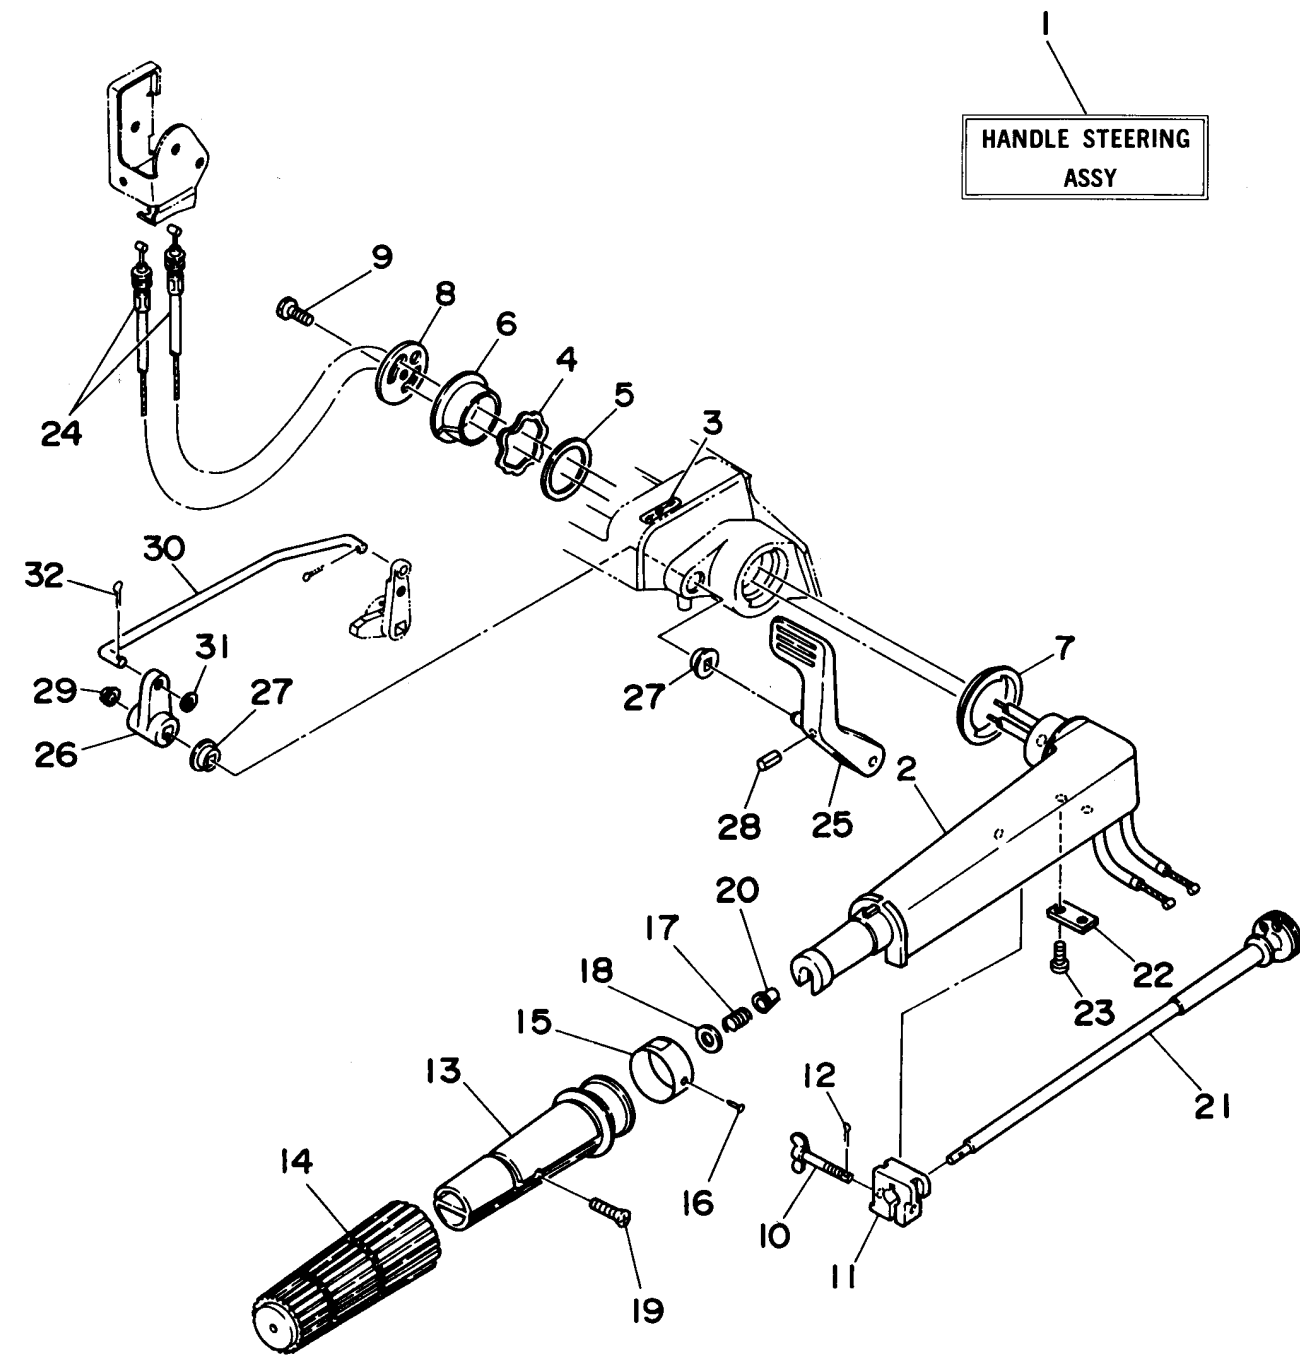

STEERING

Ref No.	Part Number	Description	Qty	Remarks
1	6J8-W0084-00-4D	HANDLE STEERING ASSEMBLY	1	
2	6G1-42111-04-4D	HANDLE, STEERING	1	
3	6E0-44191-11-00	INDICATOR, SHIFT	1	
4	90206-35M20-00	WASHER, WAVE	1	
5	90202-35M24-00	WASHER, PLATE	1	
6	90386-34M40-00	BUSH	1	
7	90386-43M62-00	BUSH	1	
8	6G1-42131-01-00	COVER, HANDLE STEERING	1	
9	97095-06016-00	BOLT	1	
10	6G1-42125-01-00	BOLT, FRICTION ADJUSTING	1	
11	6G1-42126-00-00	FRICTION, STEERING HANDLE GRIP	1	
12	91490-16010-00	PIN. COTTER	1	
13	664-42119-00-00	GRIP, STEERING HANDLE	1	
14	6G1-42177-00-00	RUBBER, HANDLE	1	
15	6J8-42137-00-00	INDICATOR, THROTTLE	1	
16	90269-02M09-00	RIVET	1	
17	90501-23215-00	SPRING, COMPRESSION	1	
18	92990-10600-00	WASHER, PLATE	1	
19	90149-05M13-00	SCREW	1	
20	90386-08032-00	BUSH	1	

CONTINUED ON NEXT FRAME >

30mhu_eru_ehu

C3

STEERING

Ref No.	Part Number	Description	Qty	Remarks
21	6G1-42138-01-00	LEVER, THROTTLE	1	
22	6E0-42159-02-00	STAY	1	
23	97885-05012-00	SCREW, PAN HEAD	2	
24	6J8-26301-00-00	THROTTLE CABLE ASSY	2	
25	6J8-44111-01-4D	HANDLE, GEAR SHIFT	1	
26	6J8-44125-00-00	LEVER, SHIFT ROD	1	
27	682-44132-00-00	BUSHING	2	
28	91690-30318-00	PIN, SPRING	1	
29	90386-06M12-00	BUSH	1	
30	6J8-44124-00-00	LINK, SHIFT ROD	1	
31	92990-06200-00	WASHER, PLAIN	1	
32	91490-20015-00	PIN. COTTER	1	

30mhu_eru_ehu

C4