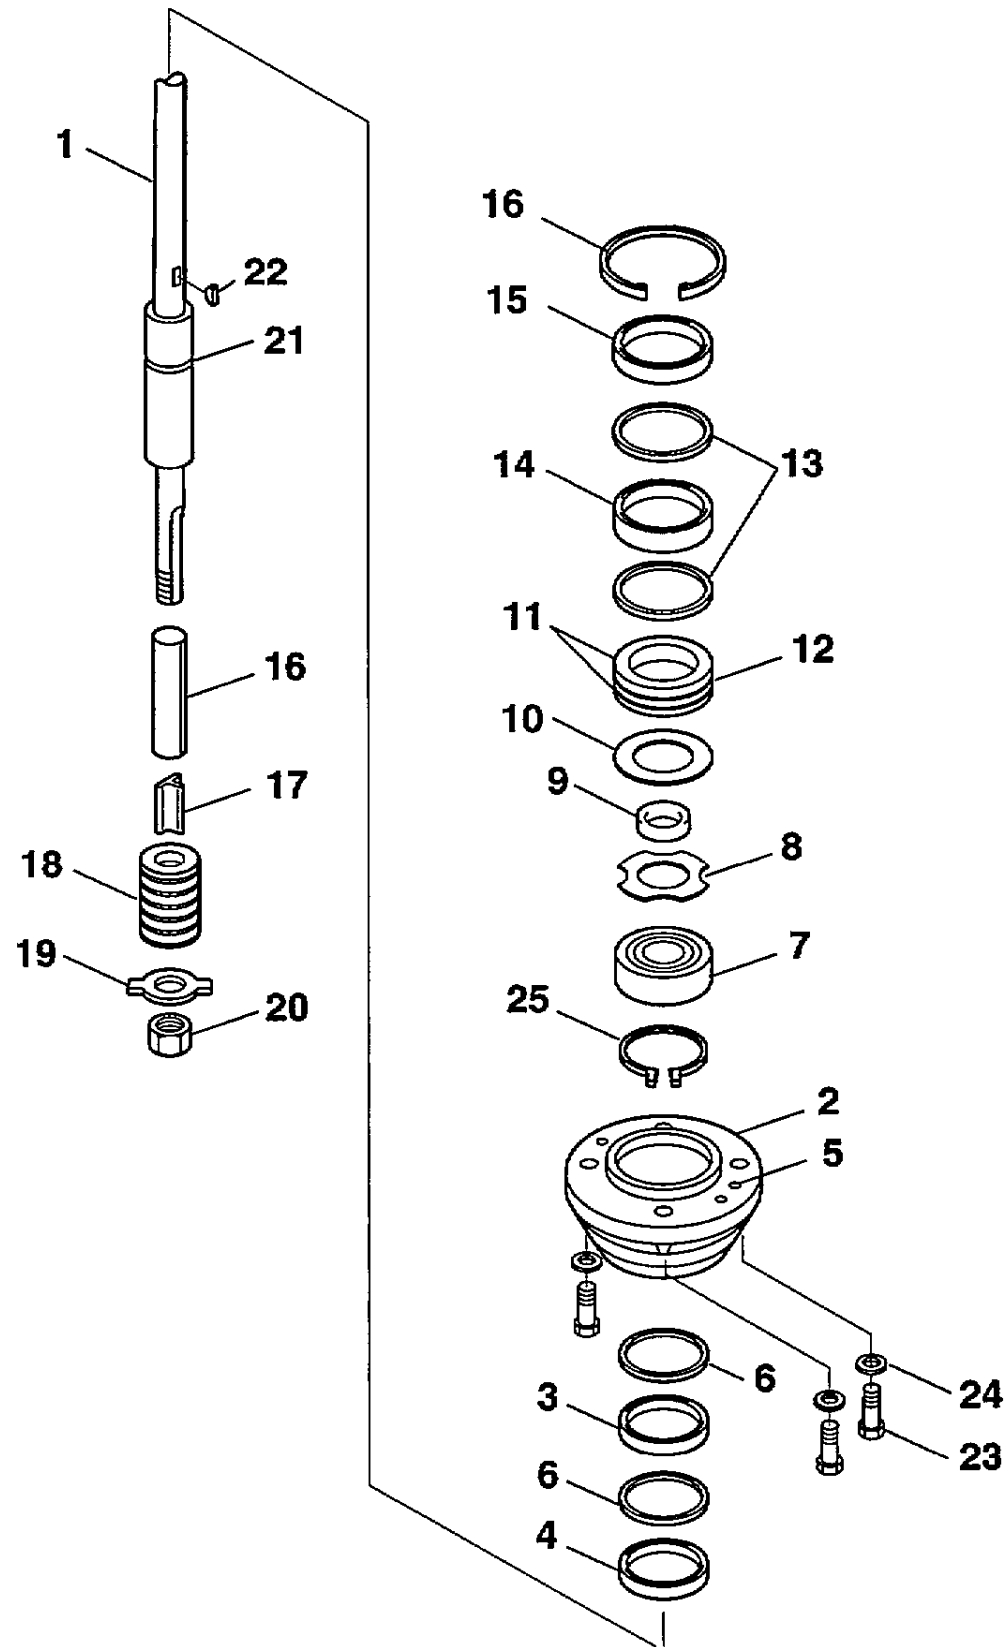

# DRIVE 1

Ref No.	Part Number	Description	Qty	Remarks
1	63D-JD001-37-60	DRIVESHAFT ASSY IN BEARING CARRIER, DOUBLE BEARING	1	SHORT
1	63D-JD001-37-50	. DRIVE SHAFT ONLY	1	SHORT
2	63D-JD001-38-00	. BEARING CARRIER	1	
3	6H4-JD005-06-00	. . SHAFT SEAL (N472324)	1	
4	6H4-JD005-07-00	. . SHAFT SEAL (N6324S)	1	
5	6H4-JD005-21-00	. . O-RING	3	
6	6H4-JD005-17-00	. RETAINING RING	2	
7	6H4-JD005-04-00	. BEARING, SINGLE ROW	1	
8	6H4-JD008-32-00	. THRUST WASHER	1	
9	6H4-JD004-77-00	. COLLAR, BACKFIT	1	
10	6H4-JD008-33-00	. SPACER	1	
11	6H4-JD004-33-00	. SEAL CARRIER	1	
12	6H4-JD005-26-00	. . O-RING	2	
13	6H4-JD005-17-00	. RETAINING RING	2	
14	6H4-JD005-06-00	. SHAFT SEAL (N472324)	1	
15	6H4-JD005-07-00	. SHAFT SEAL (N6324S)	1	
16	6H4-JD000-36-00	SHAFT SLEEVE, IMPELLER	1	
17	6H4-JD007-82-00	KEY, TEE	1	
18	6H4-JD000-21-00	SHIM WASHER	9	
19	6H4-JD008-05-00	NUT, KEEPER	1	

# DRIVE 1

Ref No.	Part Number	Description	Qty	Remarks
20	6H4-JD000-22-10	NUT, DRIVESHAFT FLAT	1	
21	6H4-JD000-41-00	SHAFT BEARING THRUST RING	1	
22	6H4-JD000-12-75	TEE KEY, DRIVESHAFT	1	
23	6H1-JD005-73-00	BOLT	4	
24	6H4-JD006-38-00	WASHER, SPRING LOCK	4	
25	6H4-JD005-11-00	RETAINING RING	1	