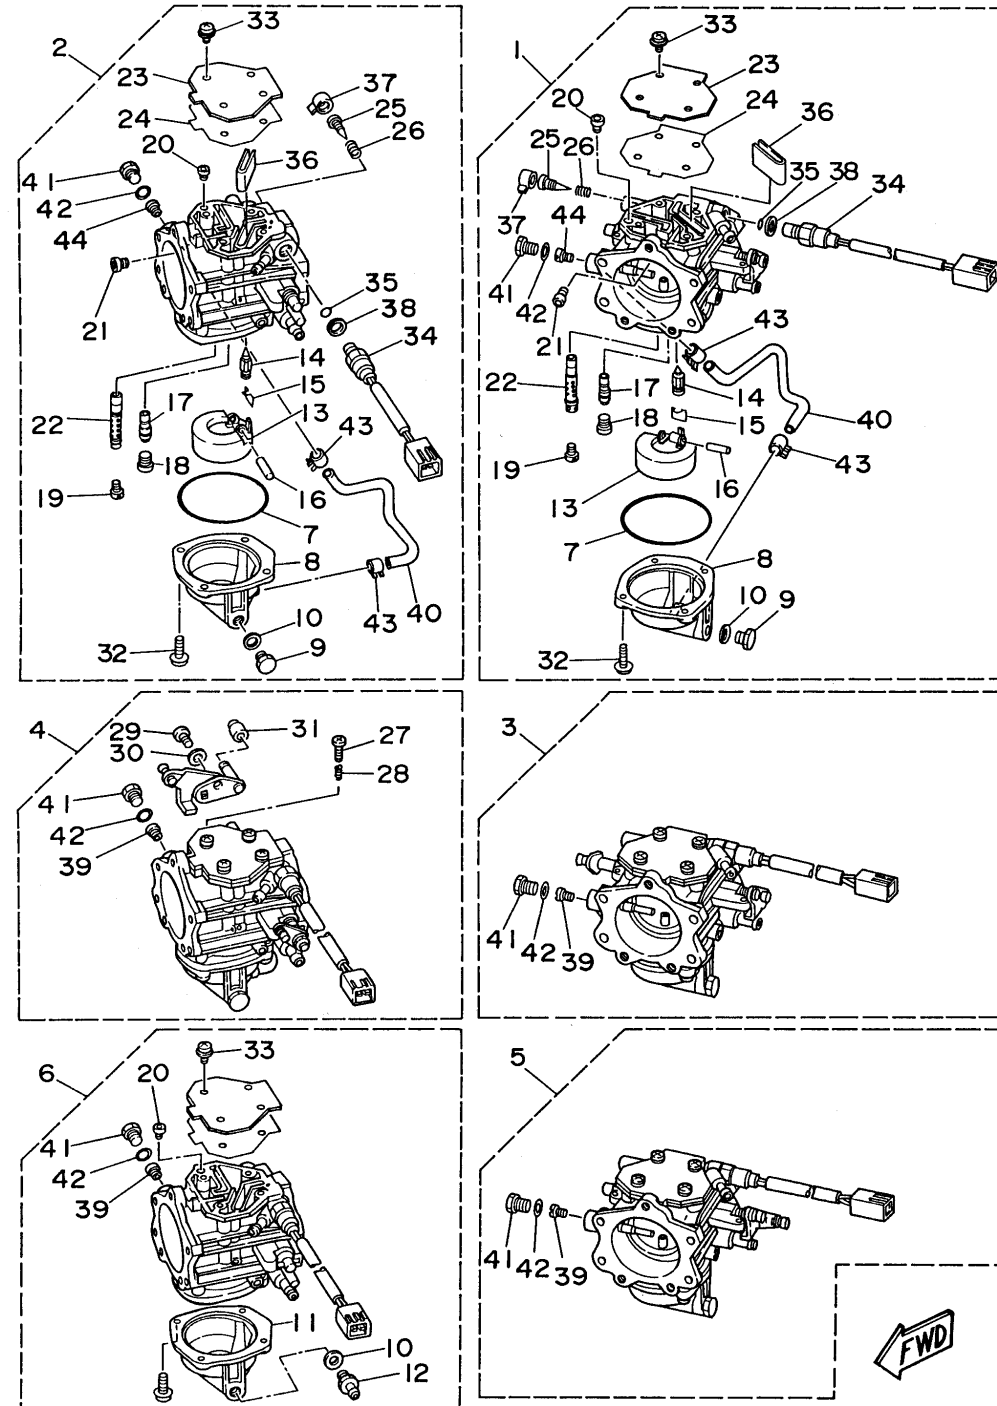

CARBURETOR

Ref No.	Part Number	Description	Qty	Remarks
1	62J-14100-02-00	CARBURETOR ASSEMBLY 1	1	UR 225/L225
1	61A-14100-05-00	CARBURETOR ASSEMBLY 1	1	UR 250/L250
2	62J-14301-02-00	CARBURETOR ASSEMBLY 2	1	UR 225/L225
2	61A-14301-05-00	CARBURETOR ASSEMBLY 2	1	UR 250/L250
3	61A-14101-05-00	CARBURETOR ASSEMBLY 3	1	UR 250/L250
3	62J-14101-02-00	CARBURETOR ASSEMBLY 3	1	UR 225/L225
4	61A-14302-05-00	CARBURETOR ASSEMBLY 4	1	UR 250/L250
4	62J-14302-02-00	CARBURETOR ASSEMBLY 4	1	UR 225/L225
5	62J-14102-02-00	CARBURETOR ASSEMBLY 5	1	UR 225/L225
5	61A-14102-05-00	CARBURETOR ASSEMBLY 5	1	UR 250/L250
6	62J-14303-02-00	CARBURETOR ASSEMBLY 6	1	UR 225/L225
6	61A-14303-05-00	CARBURETOR ASSEMBLY 6	1	UR 250/L250
7	61A-14384-00-00	. GASKET, FLOAT CHAMBER	6	
8	61A-14381-11-00	. BODY, FLOAT CHAMBER	5	
9	61A-14383-01-00	. .SCREW, DRAIN	5	
10	61A-14995-00-00	. GASKET	6	
11	61A-14381-01-00	. BODY, FLOAT CHAMBER	1	
12	61A-14383-10-00	. SCREW, DRAIN	1	
13	61A-14385-00-00	. FLOAT	6	
14	6E5-14546-00-00	. VALVE, NEEDLE	6	

CONTINUED ON NEXT FRAME >