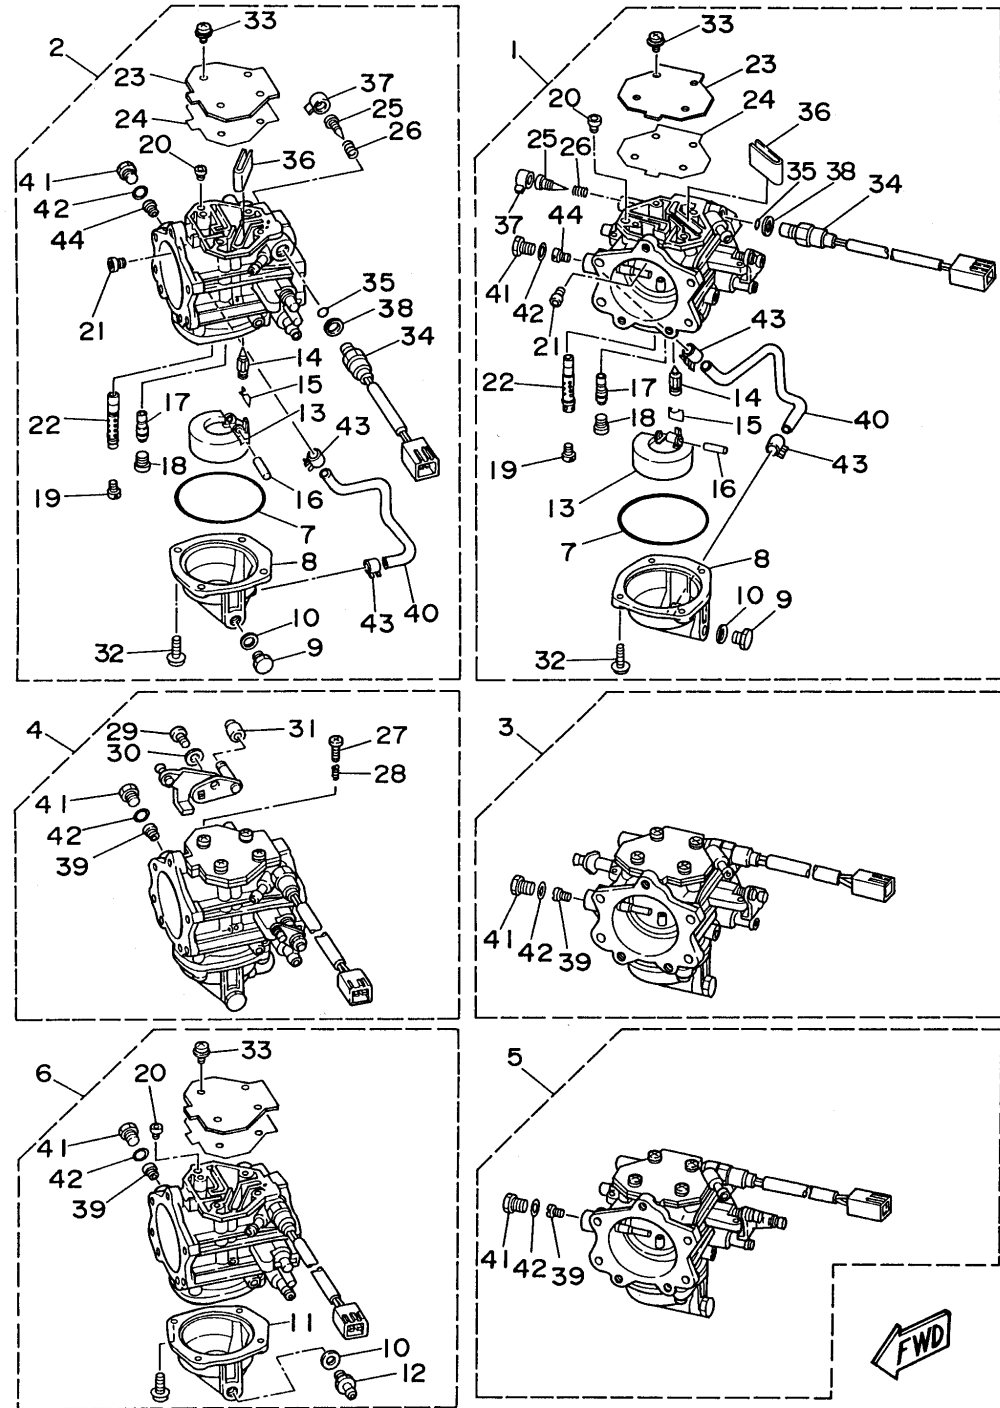

CONTINUED ON NEXT FRAME >

CARBURETOR

Ref No.	Part Number	Description	Qty	Remarks
15	6E5-14159-00-00	. .CLIP	6	
16	61A-14386-00-00	. PIN, FLOAT	6	
17	61A-1492F-47-00	. JET, AIR SLOW	6	UR 225/L225
17	61A-1492F-50-00	. JET, AIR SLOW	6	UR 250/L250
18	61A-14394-00-00	. VALVE, DRAIN	6	
19	61A-1492E-75-00	. JET, MAIN (#150)	4	UR 225/L225 (CYL#3-4-5-6)
19	62J-1492E-81-00	. JET, MAIN (#162)	4	UR 250/L250 (CYL#1-2-4-6)
19	62J-1492E-80-00	. JET, MAIN (#160)	2	UR 250/L250 (CYL#3-5)
19	61A-1492E-76-00	. JET, MAIN (#152)	2	UR 225/L225 (CYL#1-2)
20	61A-1492G-52-00	. JET, MAIN AIR BLEED (#260)	6	
21	61A-1492H-14-00	. JET, SLOW AIR BLEED (#70)	6	
22	61A-1492A-01-00	. NOZZLE, MAIN	6	UR 250/L250
22	62J-1492A-00-00	. NOZZLE, MAIN	6	UR 250/L250
23	61A-14527-00-00	. PLATE	6	
24	61A-14959-00-00	. GASKET	6	
25	6E5-14323-03-00	. SCREW, AIR ADJUSTING	6	
26	6E5-14223-00-00	. .SPRING, AIR ADJUSTING	6	
27	6E5-14321-00-00	. .SCREW, THROTTLE	1	
28	6J8-14334-00-00	. .SPRING, THROTTLE	1	
29	6J8-14592-01-00	. .SCREW	1	

CONTINUED ON NEXT FRAME >

CARBURETOR

Ref No.	Part Number	Description	Qty	Remarks
30	92990-05600-00	. WASHER, PLATE	1	
31	6J8-14578-00-00	. .COLLAR	1	
32	97980-05116-00	. .SCREW, WITH WASHER	24	
33	97980-05108-00	. .SCREW, WITH WASHER	24	
34	61A-86120-00-00	. SOLENOID VALVE ASSEMBLY	6	
35	61A-14561-00-00	. O-RING	6	
36	61A-14163-00-00	. SPACER	6	
37	61A-14118-00-00	. CAP	6	
38	61A-14198-00-00	. GASKET	6	
39	61A-1492E-5H-00	. JET, MAIN (POWER, #115)	4	6
39	61A-1492E-5C-00	. JET, MAIN (POWER, #105)	4	6
40	61A-14298-00-00	. PIPE	6	
41	61A-14383-01-00	. .SCREW, DRAIN	6	
42	61A-14995-00-00	. GASKET	6	
43	90465-11M10-00	. .CLAMP	12	
44	61A-1492E-4H-00	. JET, MAIN (POWER, # 95)	2	2
44	61A-1492E-5C-00	. JET, MAIN (POWER, #105)	2	2