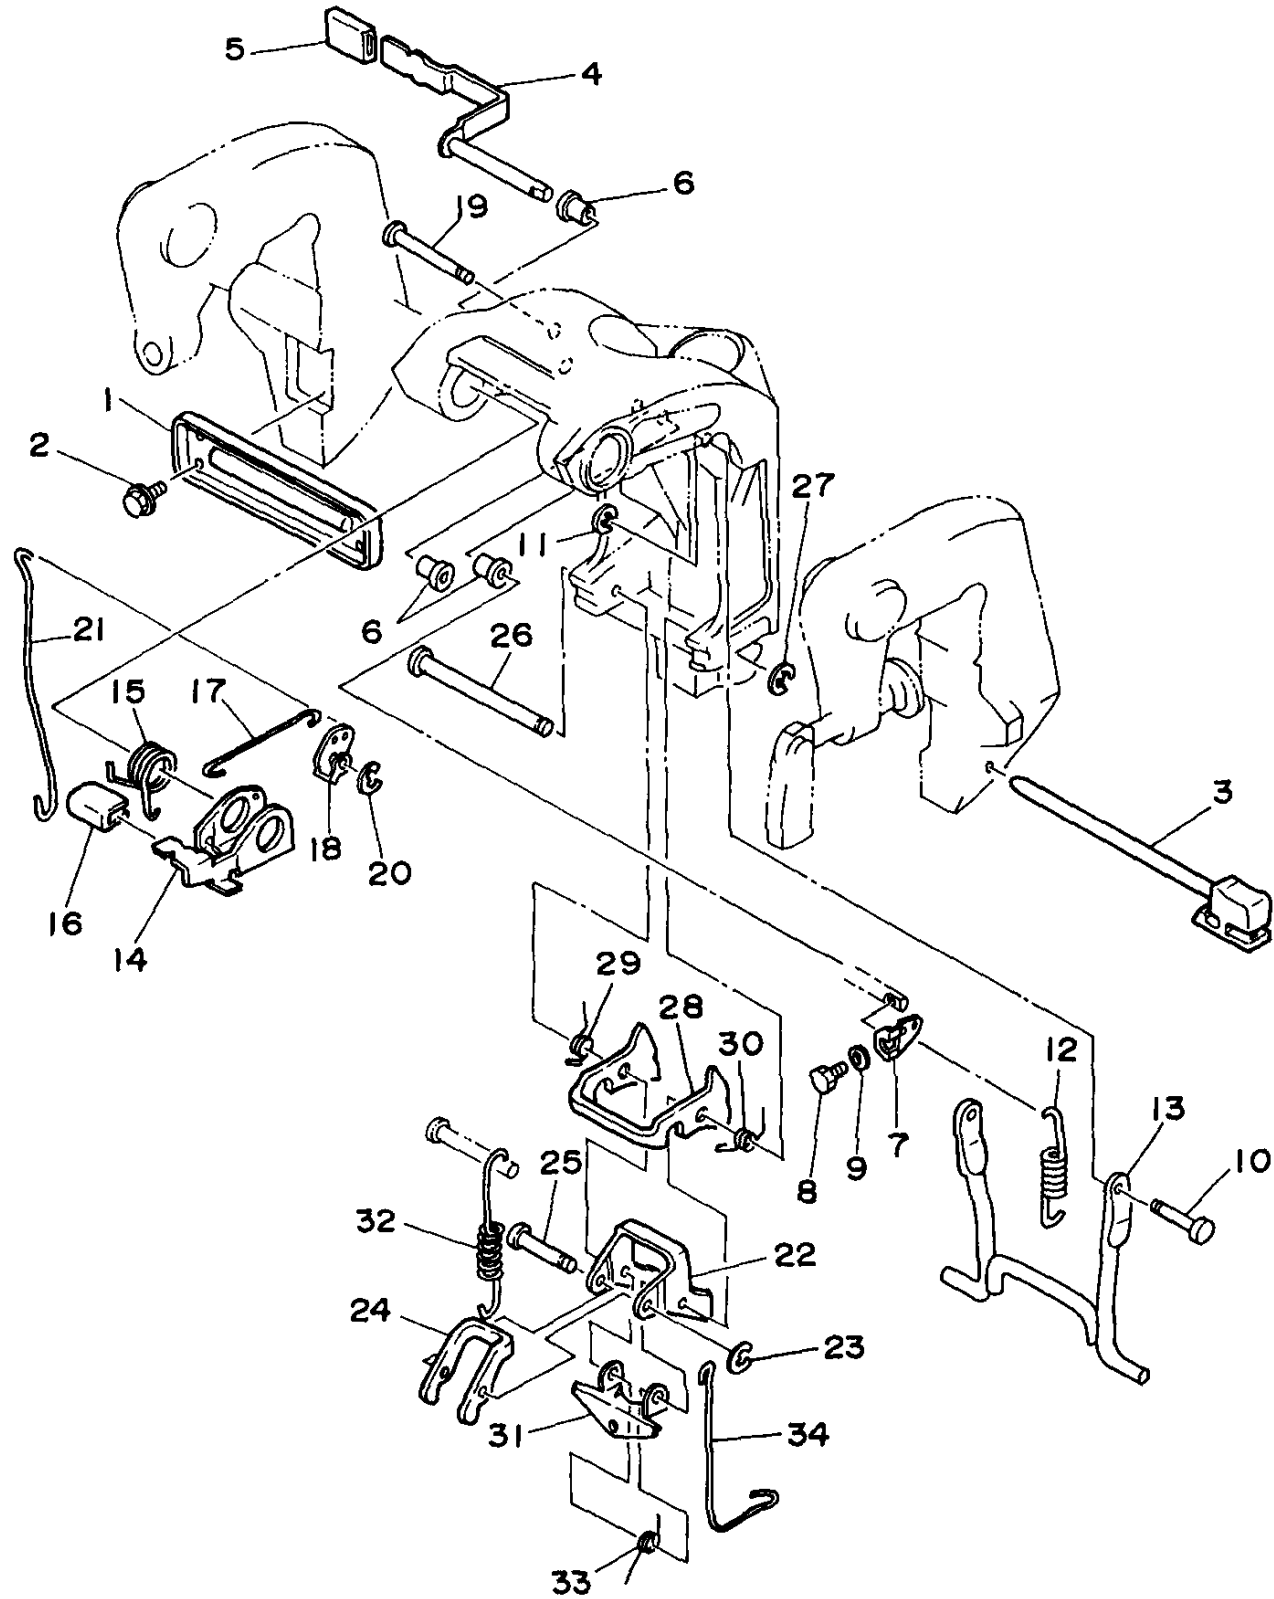

# BRACKET 3 (WITH MANUAL LOCK)

Ref No.	Part Number	Description	Qty	Remarks
1	6L2-43165-01-00	PLATE, TILT LOCK	1	
2	97590-06510-00	BOLT, WITH WASHER	4	
3	6L2-43160-00-00	TILT ROD ASSY	1	
4	6L2-43630-01-00	TILT LEVER ASSY	1	
5	682-43318-01-00	.COVER	1	
6	90386-08032-00	BUSH	3	
7	6L2-43682-01-00	LEVER, SHALLOW WATER DRIVE 2	1	
8	97095-05010-00	BOLT	1	
9	92990-05600-00	WASHER, PLATE	1	
10	6L2-43191-01-00	SHAFT, STOPPER	1	
11	99080-05600-00	CIRCLIP	1	
12	90506-20M27-00	SPRING, TENSION	1	
13	6L2-43350-02-00	RECEIVER ASSY	1	
14	6L2-43631-00-00	LEVER, TILT	1	
15	6L2-43188-00-00	SPRING	1	
16	6L2-43633-10-00	COVER, TILT LEVER	1	
17	6L2-43611-00-00	SHAFT, TILT LOCK	1	
18	6L2-43641-00-00	LEVER, TILT	1	
19	6L2-43659-00-00	SHAFT, REVERSE LOCK	1	
20	99080-05600-00	CIRCLIP	1	

## BRACKET 3 (WITH MANUAL LOCK)

Ref No.	Part Number	Description	Qty	Remarks
21	6L2-43617-00-00	ROD, TILT LOCK	1	
22	6L2-43613-00-00	ARM, TILT LOCK	1	
23	99080-05600-00	CIRCLIP	1	
24	6L2-43624-00-00	PLATE, TILT ROCK	1	
25	6L2-43336-00-00	PIN	1	
26	6J8-43611-01-00	SHAFT, TILT LOCK	1	
27	99080-05600-00	CIRCLIP	1	
28	6L2-43614-00-00	PLATE, TILT LOCK	1	
29	90508-12M28-00	SPRING, TORSION	1	
30	90508-12M29-00	SPRING, TORSION	1	
31	6L2-43615-00-00	PLATE, TILT LOCK	1	
32	90506-23M11-00	SPRING, TENSION	1	
33	6L2-43657-00-00	SPRING, LOCK	1	
34	6L2-43676-00-00	HOOK	1	