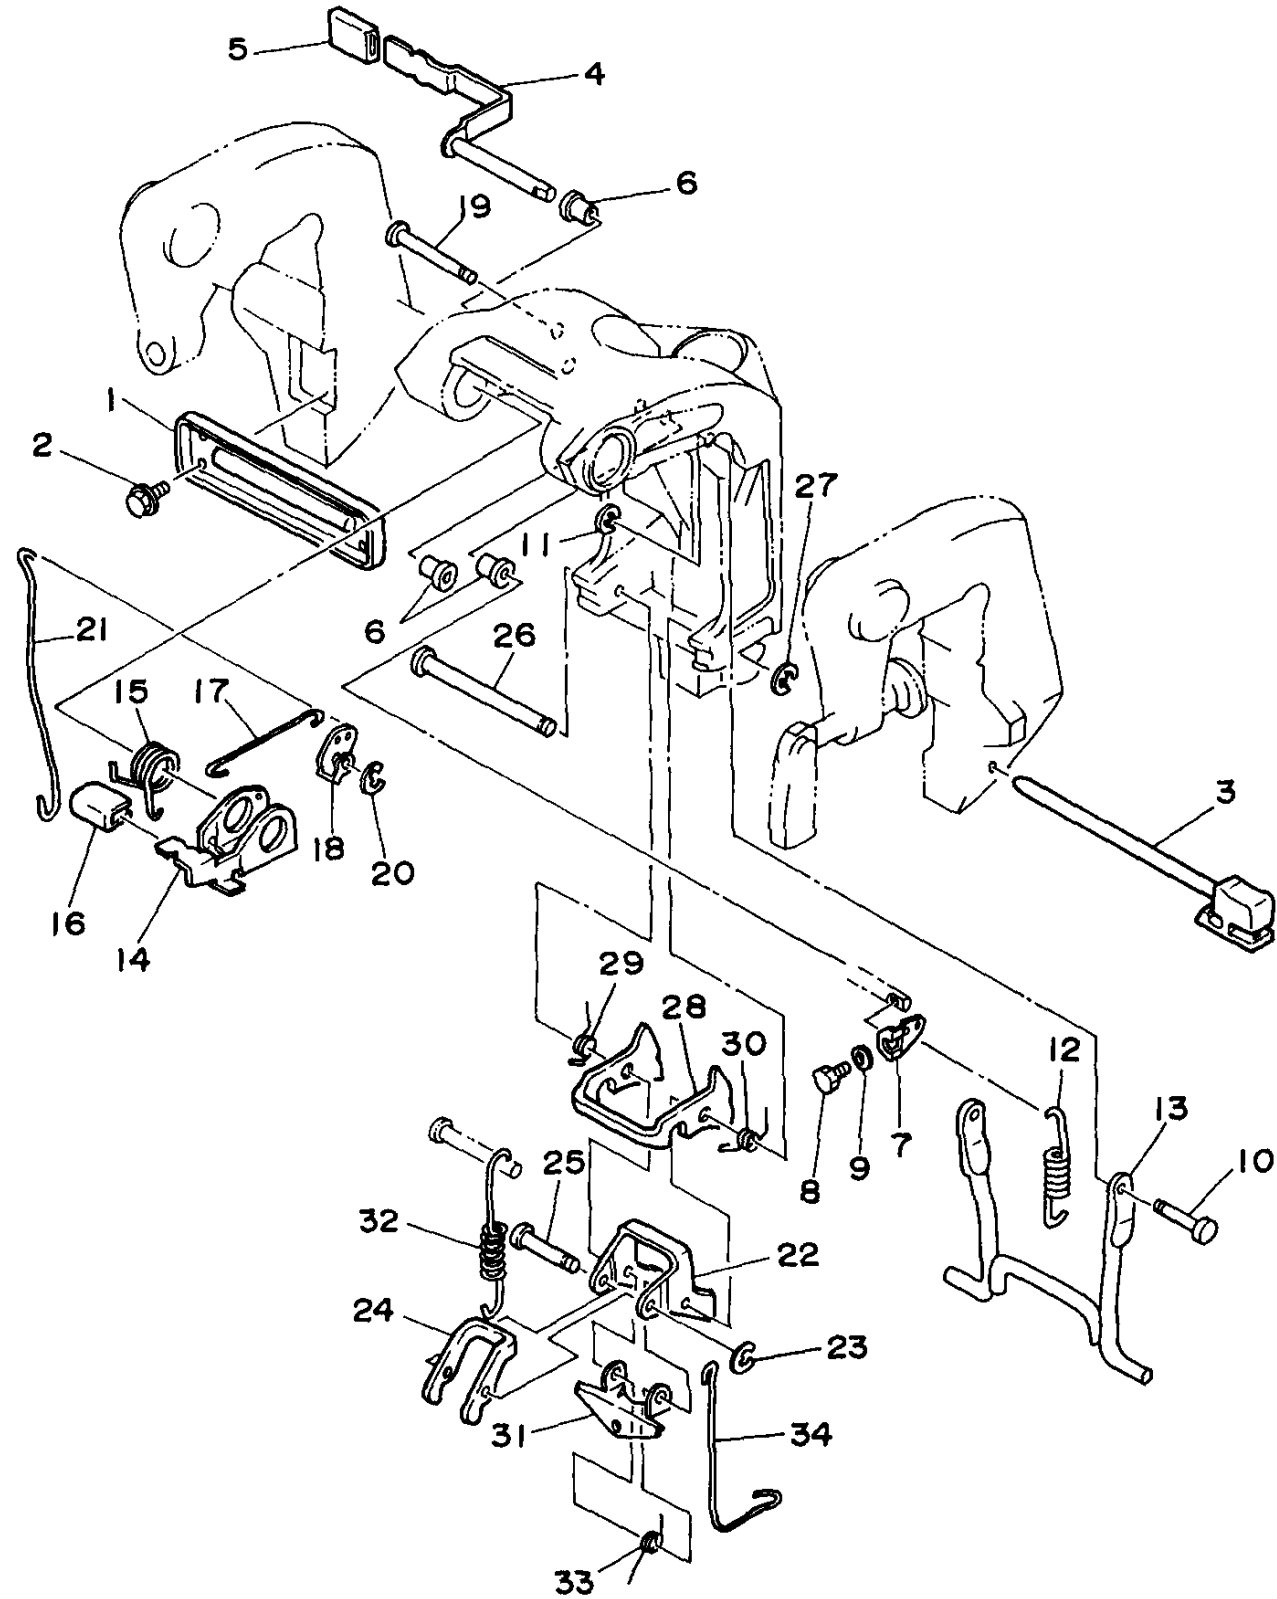

# BRACKET 3 (WITH MANUAL LOCK)

Ref No.	Part Number	Description	Qty	Remarks
1	6L2-43165-01-00	PLATE, TILT LOCK	1	
2	97590-06510-00	BOLT, WITH WASHER	4	
3	6L2-43160-00-00	TILT ROD ASSY	1	
4	6L2-43630-01-00	TILT LEVER ASSY	1	
5	682-43318-01-00	.COVER	1	
6	90386-08032-00	BUSH	3	
7	6L2-43682-01-00	LEVER, SHALLOW WATER DRIVE 2	1	
8	97095-05010-00	BOLT	1	
9	92990-05600-00	WASHER, PLATE	1	
10	6L2-43191-01-00	SHAFT, STOPPER	1	
11	99080-05600-00	CIRCLIP	1	
12	90506-20M27-00	SPRING, TENSION	1	
13	6L2-43350-02-00	RECEIVER ASSY	1	
14	6L2-43631-00-00	LEVER, TILT	1	
15	6L2-43188-00-00	SPRING	1	
16	6L2-43633-10-00	COVER, TILT LEVER	1	
17	6L2-43611-00-00	SHAFT, TILT LOCK	1	
18	6L2-43641-00-00	LEVER, TILT	1	
19	6L2-43659-00-00	SHAFT, REVERSE LOCK	1	
20	99080-05600-00	CIRCLIP	1	

## BRACKET 3 (WITH MANUAL LOCK)

Ref No.	Part Number	Description	Qty	Remarks
21	6L2-43617-00-00	ROD, TILT LOCK	1	
22	6L2-43613-00-00	ARM, TILT LOCK	1	
23	99080-05600-00	CIRCLIP	1	
24	6L2-43624-00-00	PLATE, TILT ROCK	1	
25	6L2-43336-00-00	PIN	1	
26	6J8-43611-01-00	SHAFT, TILT LOCK	1	
27	99080-05600-00	CIRCLIP	1	
28	6L2-43614-00-00	PLATE, TILT LOCK	1	
29	90508-12M28-00	SPRING, TORSION	1	
30	90508-12M29-00	SPRING, TORSION	1	
31	6L2-43615-00-00	PLATE, TILT LOCK	1	
32	90506-23M11-00	SPRING, TENSION	1	
33	6L2-43657-00-00	SPRING, LOCK	1	
34	6L2-43676-00-00	HOOK	1	