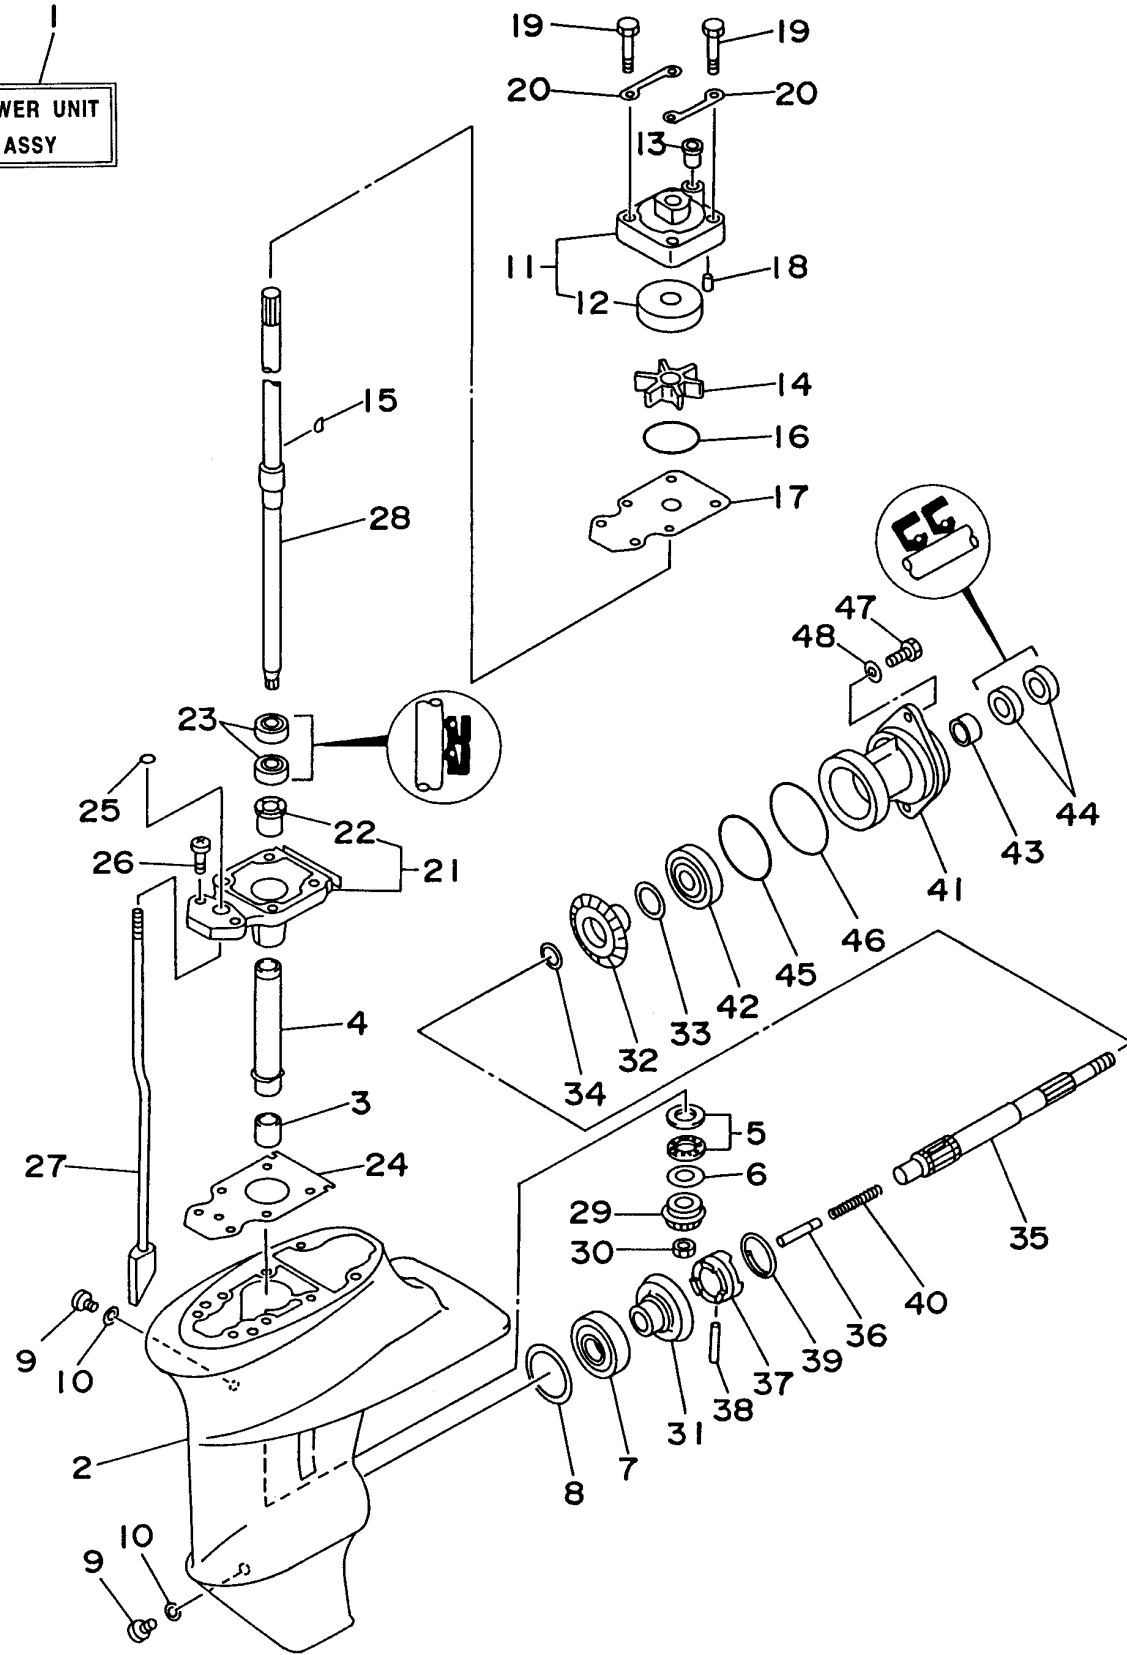

LOWER CASING DRIVE 1

Ref No.	Part Number	Description	Qty	Remarks
1	63V-45300-11-4D	LOWER UNIT ASSEMBLY (REF. #2~48)	1	UR LONG
1	63V-45300-01-4D	LOWER UNIT ASSEMBLY (REF. #2~48)	1	UR SHORT
2	63V-45311-00-4D	CASING, LOWER	1	
3	93315-314V8-00	BEARING	1	
4	63V-45536-00-00	SLEEVE, DRIVE SHAFT	1	
5	93341-414V1-00	BEARING	1	
6	6E8-45587-00-20	SHIM (T:1.20MM)	1	UR
6	6E8-45587-00-13	SHIM (T:1.13MM)	1	UR
7	93332-00005-00	BEARING	1	
8	664-45567-01-40	SHIM (T:0.40MM)	1	UR
8	664-45567-01-18	SHIM (T:0.18MM)	1	UR
8	664-45567-01-15	SHIM (T:0.15MM)	1	UR
8	664-45567-01-10	SHIM (T:0.10MM)	1	UR
8	664-45567-01-50	SHIM (T:0.50MM)	1	UR
8	664-45567-01-30	SHIM (T:0.30MM)	1	UR
8	664-45567-01-12	SHIM (T:0.12MM)	1	UR
9	90340-08M04-00	PLUG, STRAIGHT SCREW	2	
10	90430-08020-00	.GASKET	2	
11	63V-44301-00-00	WATER PUMP HOUSING COMP.	1	
12	63V-44322-00-00	.INSERT, CARTRIDGE	1	

CONTINUED ON NEXT FRAME >

LOWER UNIT
ASSY

LOWER CASING DRIVE 1

Ref No.	Part Number	Description	Qty	Remarks
13	647-44366-00-00	.DAMPER, WATER SEAL	1	
14	63V-44352-00-00	IMPELLER	1	
15	664-44338-00-00	.KEY, WOODRUFF	1	
16	93210-44704-00	O-RING	1	
17	63V-44323-00-00	.OUTER PLATE, CARTRIDGE	1	
18	93604-10M03-00	.PIN, DOWEL	2	
19	97080-08045-00	BOLT	4	
20	63V-44328-00-00	PLATE	2	
21	63V-45331-00-5B	HOUSING, BEARING	1	
22	626-45316-09-00	.BUSHING, DRIVE SHAFT	1	
23	93101-20048-00	.OIL SEAL	2	
24	63V-45315-A0-00	.PACKING, LOWER CASING	1	
25	93210-06ME6-00	.O-RING	1	
26	98980-08025-00	SCREW, BIND (98902-08025-00)	2	
27	63V-44150-00-00	SHIFT CAM ASSY	1	UR SHORT
27	63V-44150-10-00	SHIFT CAM ASSEMBLY	1	UR LONG
28	63V-45510-10-00	DRIVE SHAFT ASSEMBLY	1	UR LONG
28	63V-45510-00-00	DRIVE SHAFT ASSEMBLY	1	UR SHORT
29	6E7-45551-00-00	PINION (13T)	1	
30	90179-08M06-00	NUT	1	