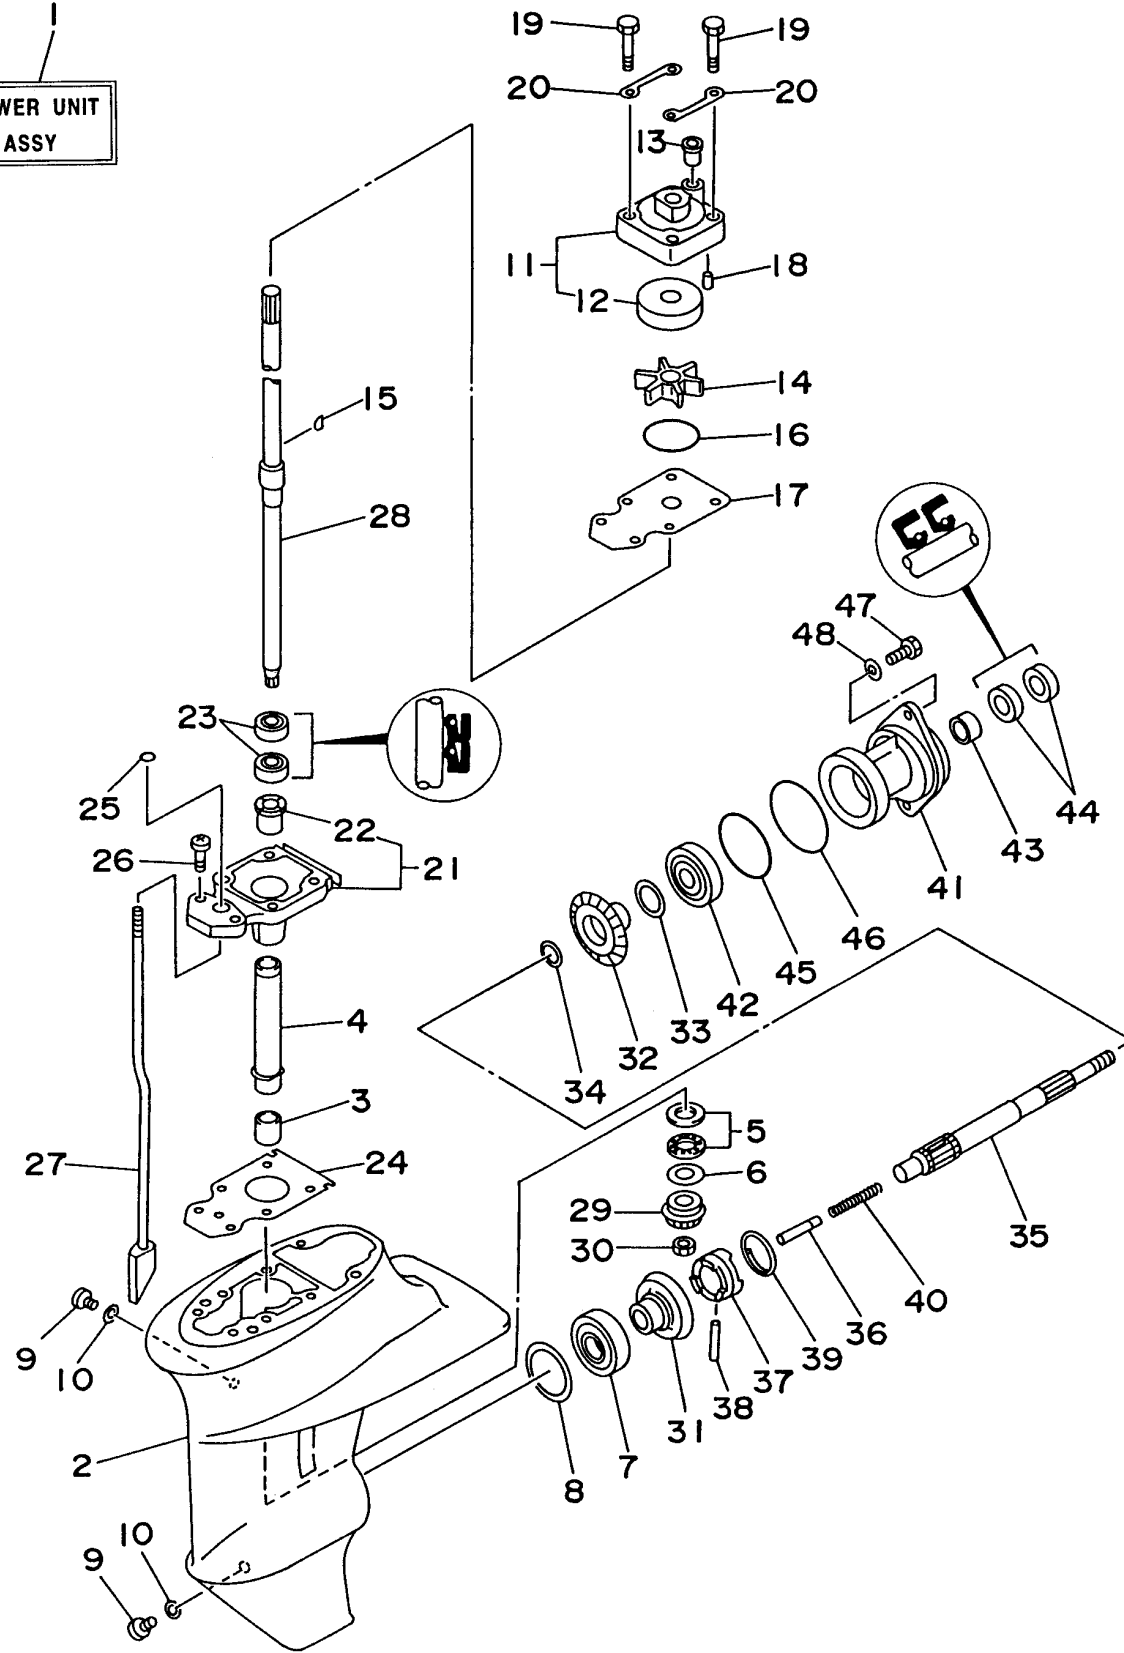

CONTINUED ON NEXT FRAME >

LOWER UNIT
ASSY

LOWER CASING DRIVE 1

Ref No.	Part Number	Description	Qty	Remarks
13	647-44366-00-00	.DAMPER, WATER SEAL	1	
14	63V-44352-00-00	IMPELLER	1	
15	664-44338-00-00	.KEY, WOODRUFF	1	
16	93210-44704-00	O-RING	1	
17	63V-44323-00-00	.OUTER PLATE, CARTRIDGE	1	
18	93604-10M03-00	.PIN, DOWEL	2	
19	97080-08045-00	BOLT	4	
20	63V-44328-00-00	PLATE	2	
21	63V-45331-00-5B	HOUSING, BEARING	1	
22	626-45316-09-00	.BUSHING, DRIVE SHAFT	1	
23	93101-20048-00	.OIL SEAL	2	
24	63V-45315-A0-00	.PACKING, LOWER CASING	1	
25	93210-06ME6-00	.O-RING	1	
26	98980-08025-00	SCREW, BIND (98902-08025-00)	2	
27	63V-44150-00-00	SHIFT CAM ASSY	1	UR SHORT
27	63V-44150-10-00	SHIFT CAM ASSEMBLY	1	UR LONG
28	63V-45510-10-00	DRIVE SHAFT ASSEMBLY	1	UR LONG
28	63V-45510-00-00	DRIVE SHAFT ASSEMBLY	1	UR SHORT
29	6E7-45551-00-00	PINION (13T)	1	
30	90179-08M06-00	NUT	1	

CONTINUED ON NEXT FRAME >

63VJA-5141
9_9_mh_eh_er_v

LOWER UNIT
ASSY

LOWER CASING DRIVE 1

Ref No.	Part Number	Description	Qty	Remarks
31	6E7-45560-00-00	GEAR	1	
32	6E7-45571-00-00	GEAR 2 (27T)	1	
33	626-45577-00-01	SHIM (T:0.10MM)	1	UR
33	626-45577-00-05	SHIM (T:0.50MM)	1	UR
33	626-45577-00-03	SHIM (T:0.30MM)	1	UR
34	90201-17682-00	WASHER, PLATE	1	
35	683-45611-00-00	SHAFT, PROPELLER	1	
36	650-45635-00-00	PLUNGER, SHIFT	1	
37	682-45631-00-00	CLUTCH, DOG	1	
38	90250-05010-00	PIN, STRAIGHT	1	
39	648-45633-00-00	RING, CROSS PIN	1	
40	90501-14M06-00	SPRING, COMPRESSION	1	
41	683-45361-01-4D	CAP, LOWER CASING	1	
42	93306-00519-00	BEARING	1	
43	93315-317U2-00	BEARING	1	
44	93101-17054-00	.OIL SEAL	2	
45	93210-57M09-00	.O-RING	1	
46	93210-56M80-00	.O-RING	1	
47	97095-06020-00	BOLT	2	
48	92990-06600-00	.WASHER, PLATE	2	