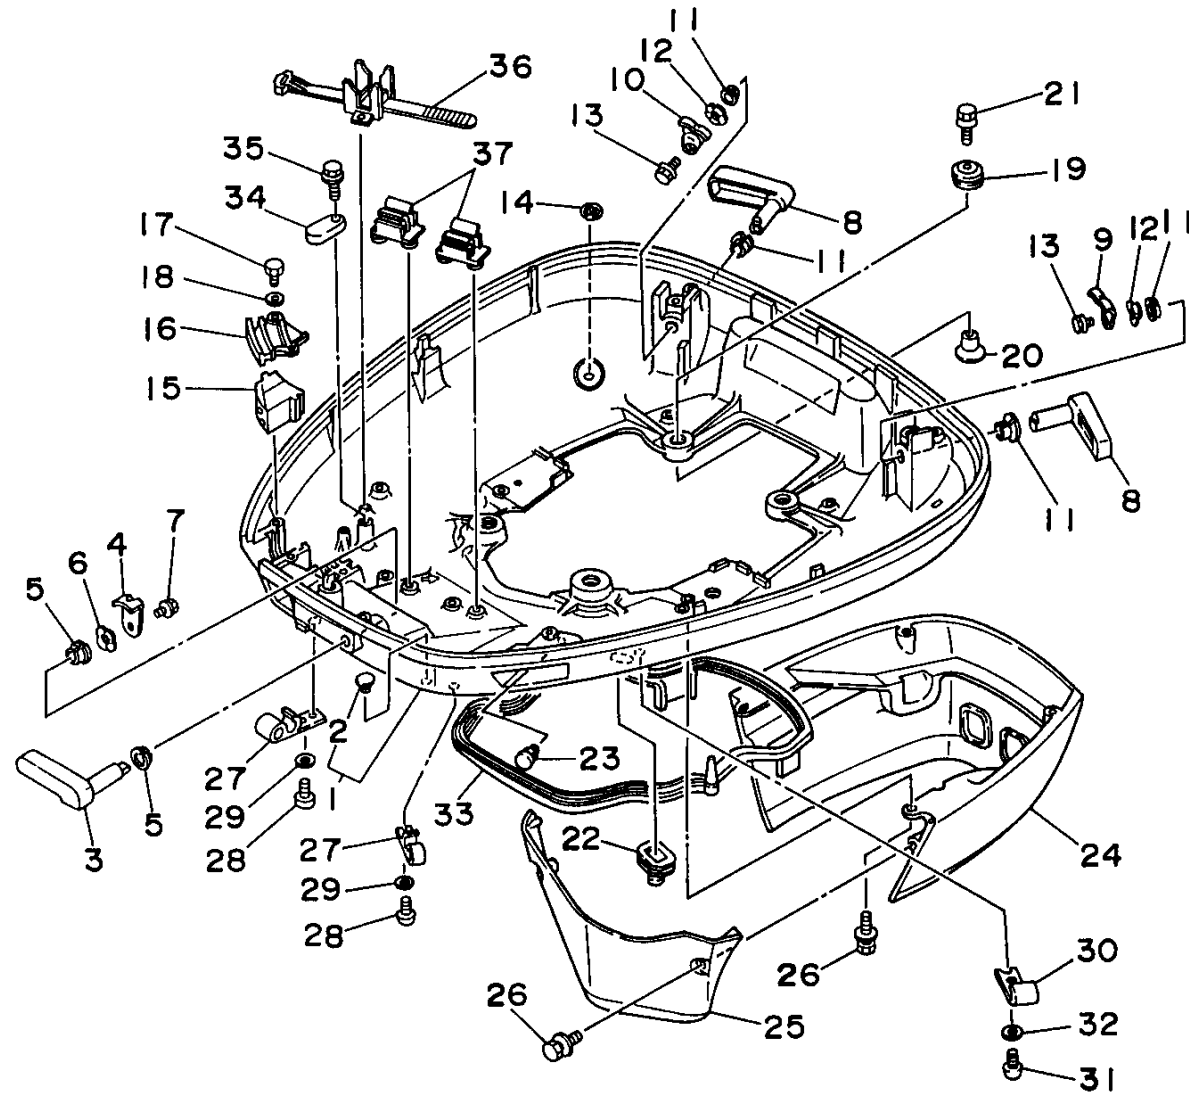

# BOTTOM COWLING

Ref No.	Part Number	Description	Qty	Remarks
1	6E5-W4271-05-4D	COWLING, BOTTOM	1	
2	6H4-42748-00-00	. GROMMET	1	
3	688-42815-01-4D	LEVER, CLAMP	1	
4	688-42816-00-00	LEVER, CLAMP 2	1	
5	90386-13M38-00	BUSH	2	
6	90206-13M10-00	WASHER, WAVE	1	
7	90119-06M09-00	BOLT, WITH WASHER	1	
8	6E5-42817-01-4D	LEVER, CLAMP	2	
9	6G5-42816-00-00	LEVER, CLAMP	1	
10	6E5-42816-01-00	LEVER, CLAMP	1	
11	90386-13M38-00	BUSH	4	
12	90206-13M10-00	WASHER, WAVE	2	
13	90119-06M09-00	BOLT, WITH WASHER	2	
14	6E5-44391-00-00	NIPPLE, HOSE	1	
15	6E5-42725-00-00	GROMMET	1	
16	6E5-42738-01-5B	PLATE, FITTING	1	
17	97095-06016-00	BOLT	2	
18	92990-06600-00	.WASHER, PLATE	2	
19	90480-22M15-00	GROMMET	4	
20	90387-08M37-00	COLLAR	4	

# BOTTOM COWLING

Ref No.	Part Number	Description	Qty	Remarks
21	90119-08M22-00	BOLT, WITH WASHER	4	
22	688-42726-10-00	GROMMET	1	
23	90480-10M36-00	GROMMET	1	
24	6E5-42741-01-4D	APRON	1	
25	6E5-42771-01-4D	APRON	1	
26	97595-06520-00	BOLT, WITH WASHER	6	
27	6E5-24367-01-00	CLAMP, FUEL PIPE 2	2	
28	90157-06M01-00	SCREW, PAN HEAD	2	
29	92990-06600-00	.WASHER, PLATE	2	
30	6E5-24367-10-00	CLAMP, FUEL PIPE 2	1	
31	90157-06M01-00	SCREW, PAN HEAD	1	
32	92990-06600-00	.WASHER, PLATE	1	
33	6E5-42716-00-00	RUBBER, SEAL 1	1	
34	6E5-82588-00-00	PLATE	1	
35	97595-06520-00	BOLT, WITH WASHER	1	
36	688-82594-00-00	CLAMP	1	
37	6E5-82594-00-00	CLAMP	2	