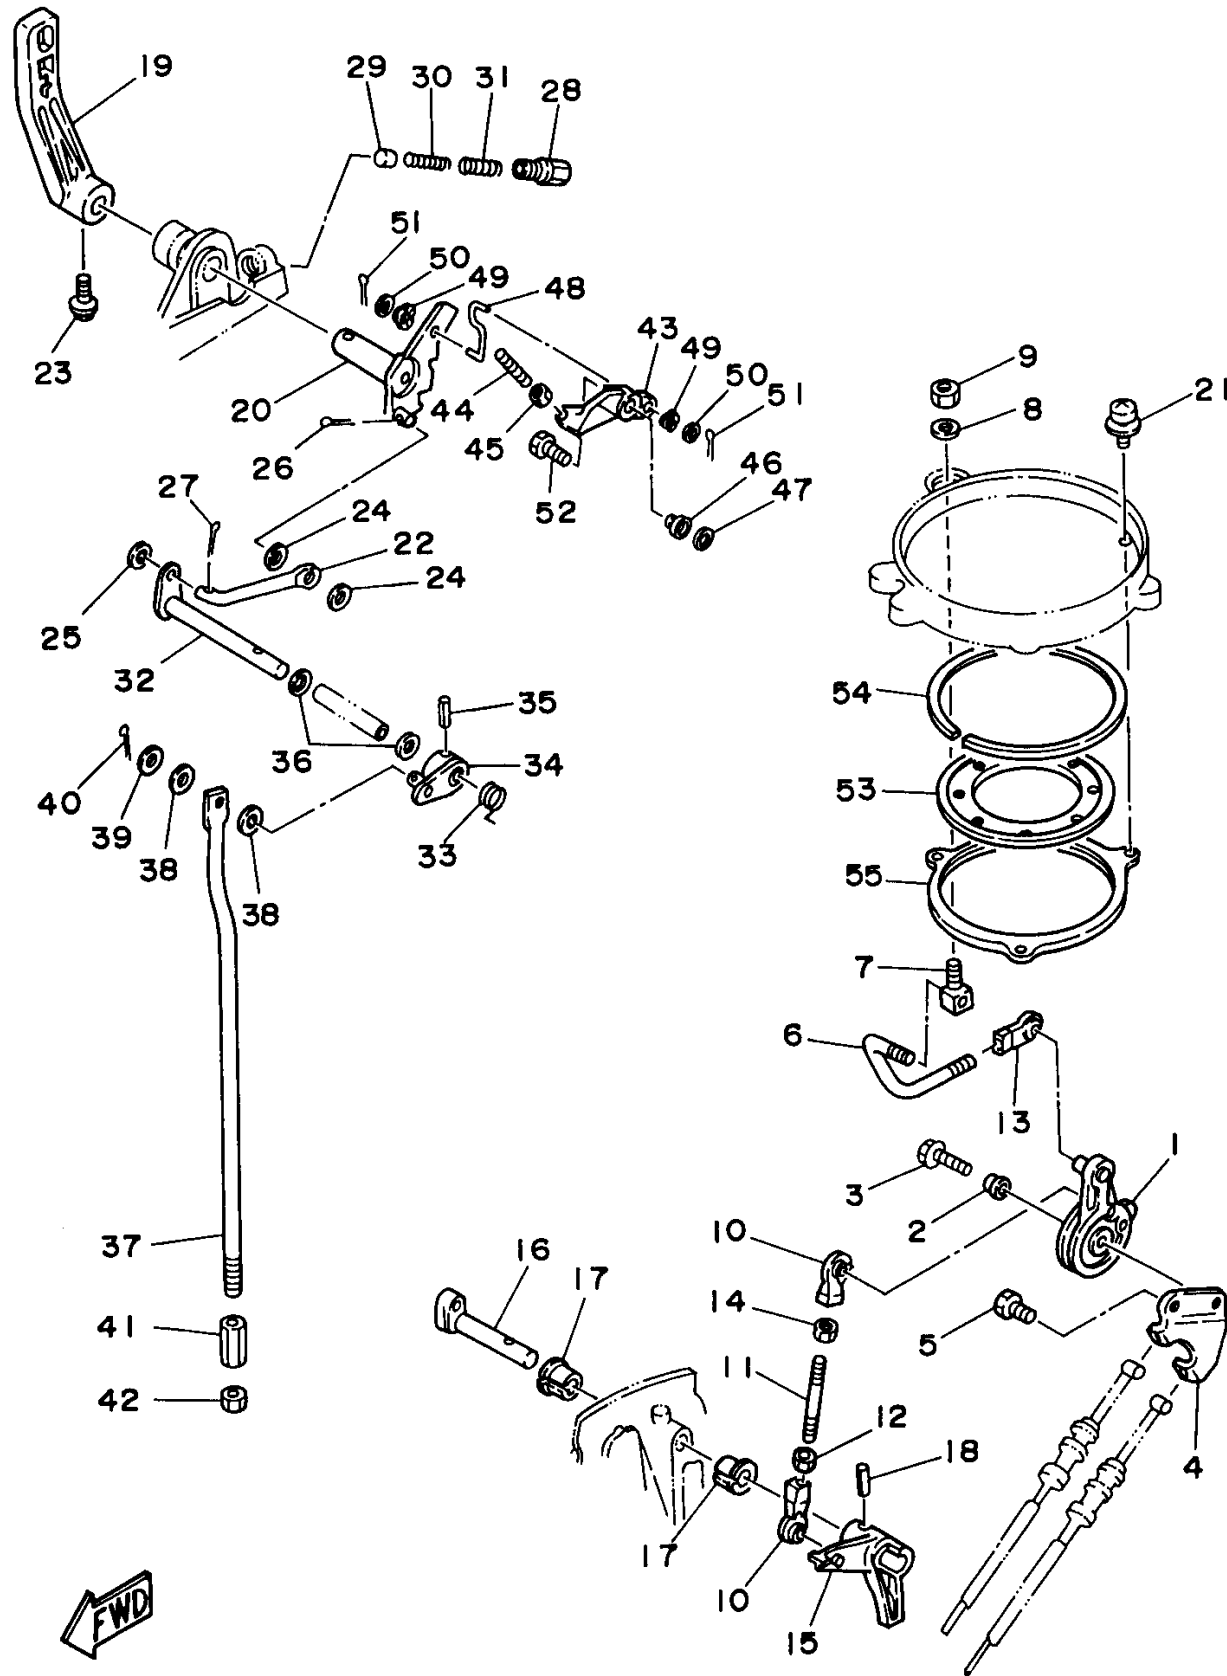

CONTROL

Ref No.	Part Number	Description	Qty	Remarks
20	664-44113-01-00	CAM PLATE, HANDLE	1	
21	97985-05210-00	SCREW, WITH WASHER	3	
22	664-44142-00-00	JOINT	1	
23	90105-06M07-00	.BOLT, FLANGE	1	
24	90202-06007-00	WASHER, PLATE	2	
25	92990-05600-00	WASHER, PLATE	1	
26	91490-16010-00	PIN. COTTER	1	
27	91490-12012-00	PIN. COTTER	1	
28	664-42715-00-00	BUSHING	1	
29	664-44167-00-00	PLUNGER, SHIFT CAM	1	
30	90501-14M07-00	SPRING, COMPRESSION	1	
31	90501-09M08-00	SPRING, COMPRESSION	1	
32	689-44121-01-00	LEVER, SHIFT ROD	1	
33	90508-14M13-00	SPRING, TORSION	1	
34	689-44125-00-00	LEVER, SHIFT ROD	1	
35	91690-40016-00	PIN, SPRING	1	
36	90202-10024-00	WASHER, PLATE	2	
37	6G0-44143-00-00	ROD, SHIFT	1	
38	90202-06007-00	WASHER, PLATE	2	
39	92990-05600-00	WASHER, PLATE	1	

CONTINUED ON NEXT FRAME >