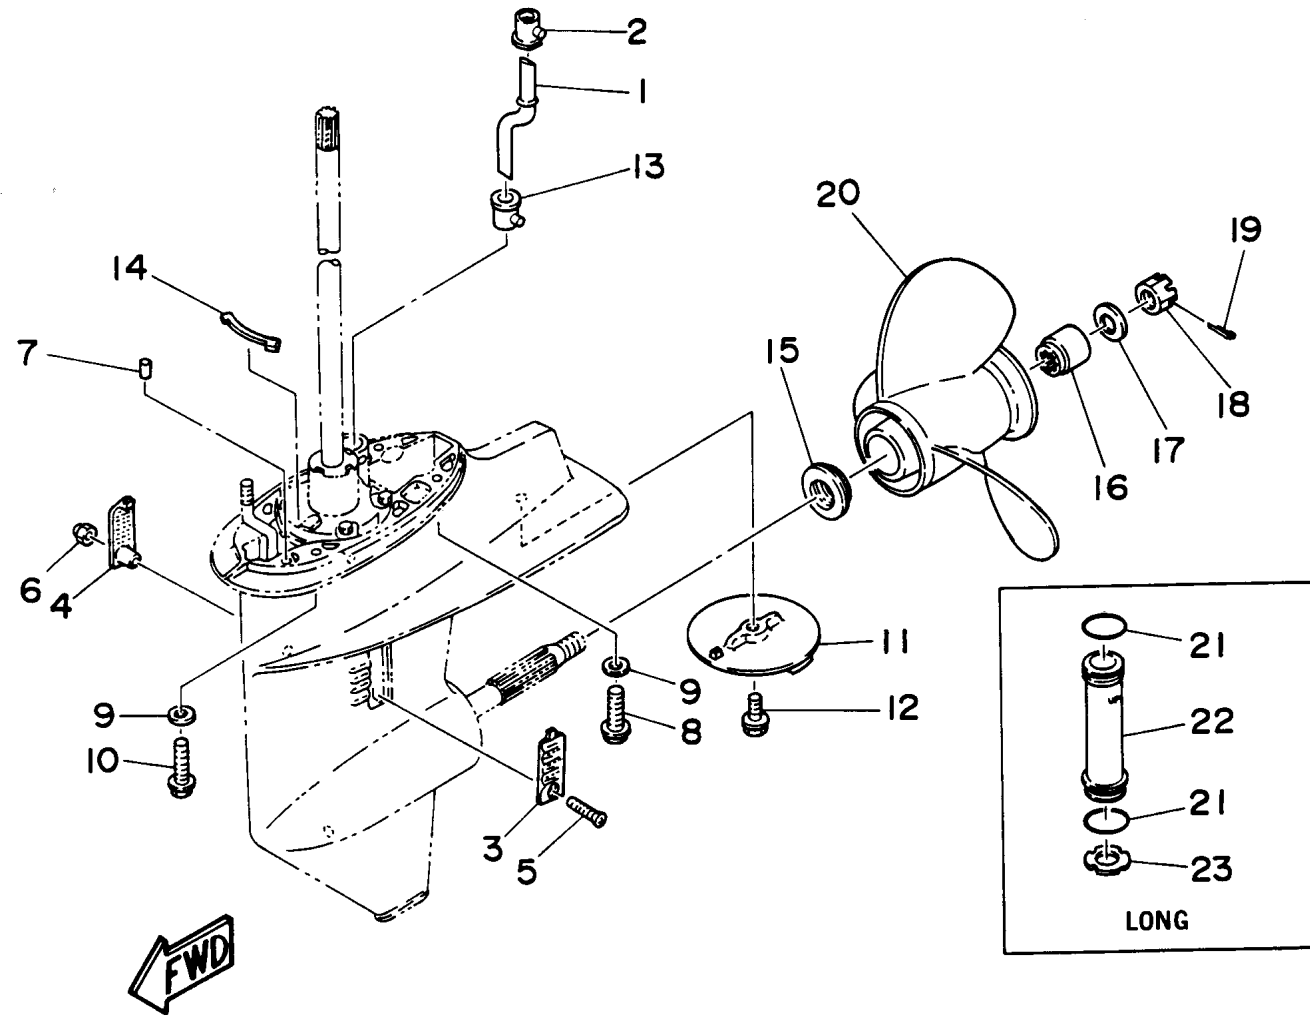

## LOWER CASING DRIVE 2

Ref No.	Part Number	Description	Qty	Remarks
1	664-44361-00-00	TUBE, WATER	1	UR SHORT
1	689-44361-10-00	TUBE, WATER	1	UR LONG
2	689-44366-00-00	DAMPER, WATER SEAL	1	
3	689-45214-01-00	COVER, WATER INLET	1	
4	689-45215-01-00	COVER, WATER INLET	1	
5	98780-05525-00	SCREW, FLAT HEAD	1	
6	90185-05904-00	NUT, SELF-LOCKING	1	
7	93606-12019-00	PIN, DOWEL	2	
8	90105-10059-00	BOLT, WASHER BASED	2	
9	92990-10600-00	WASHER, PLATE	4	
10	90105-10M12-00	BOLT, FLANGE	2	
11	664-45371-01-00	TAB-TRIM	1	
12	90105-08M02-00	BOLT, FLANGE	1	
13	626-44365-01-00	DAMPER, WATER SEAL	1	
14	689-44314-00-00	SPACER	1	
15	664-45987-01-00	SPACER	1	
16	689-45997-00-00	SPACER 2	1	
17	92990-14200-00	WASHER, PLAIN	1	
18	90171-14013-00	NUT, CASTLE	1	
19	91490-30030-00	PIN, COTTER	1	

## LOWER CASING DRIVE 2

Ref No.	Part Number	Description	Qty	Remarks
20	664-45947-01-EL	PROPELLER (3X9-7/8"X11-1/4"-F)	1	UR
20	664-45941-01-EL	PROPELLER (3X9-7/8"X9"-F)	1	UR
20	664-45943-01-EL	PROPELLER (3X9-7/8"X8"-F)	1	UR
20	664-45949-02-EL	PROPELLER (3X9-7/8"X13"-F)	1	UR
20	664-45952-00-EL	PROPELLER (3X9-7/8"X14"-F)	1	UR
20	664-45945-00-EL	PROPELLER (3X9-7/8"X10-1/2"-F)	1	UR
21	93210-26240-00	.O-RING	2	LONG
22	689-44362-00-94	TUBE, WATER	1	LONG
23	689-44328-03-00	PLATE	1	LONG