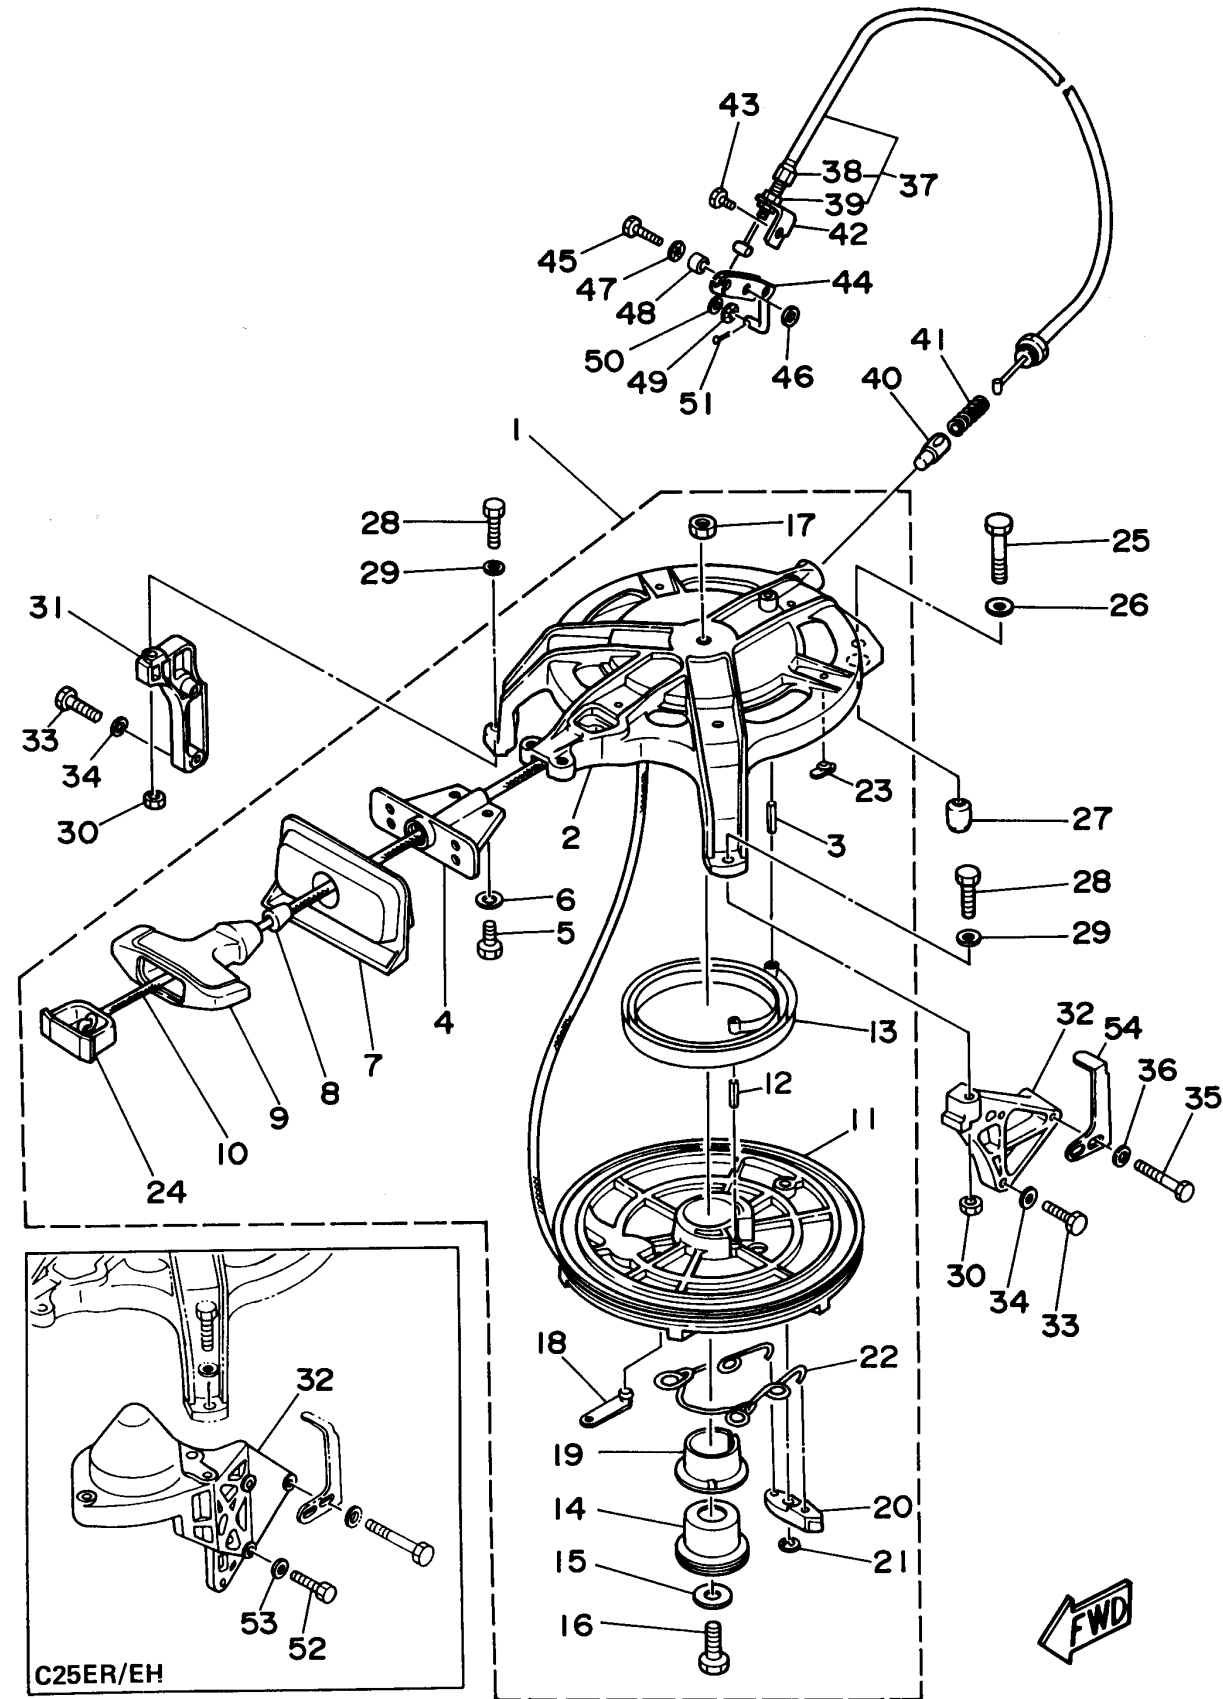

STARTER

Ref No.	Part Number	Description	Qty	Remarks
37	656-15770-00-00	CABLE COMP., STARTER STOP	1	
38	90123-06M00-00	. BOLT	1	
39	95380-06600-00	. NUT, HEXAGON	2	
40	656-15748-00-00	PLUNGER, STARTER STOP	1	
41	90501-10227-00	SPRING, COMPRESSION	1	
42	656-15774-41-00	STAY 4 (FOR NEUTRAL SWITCH)	1	UR C25EH
42	656-15774-00-00	STAY 4	1	UR C25ER/MH
43	97095-06010-00	BOLT	1	
44	656-15749-00-00	LINK, STARTER STOP	1	
45	97095-06020-00	BOLT	1	
46	92990-06600-00	.WASHER, PLATE	1	
47	90206-08010-00	WASHER, WAVE	1	
48	90387-06568-00	COLLAR	1	
49	90206-05005-00	WASHER, WAVE	1	C25ER
50	92990-05600-00	WASHER, PLATE	1	C25ER
51	91490-16010-00	PIN. COTTER	1	C25ER
52	97095-06030-00	BOLT	2	C25ER/EH
53	92990-06600-00	.WASHER, PLATE	2	C25ER/EH
54	689-81332-01-00	PLATE, TIMING	1