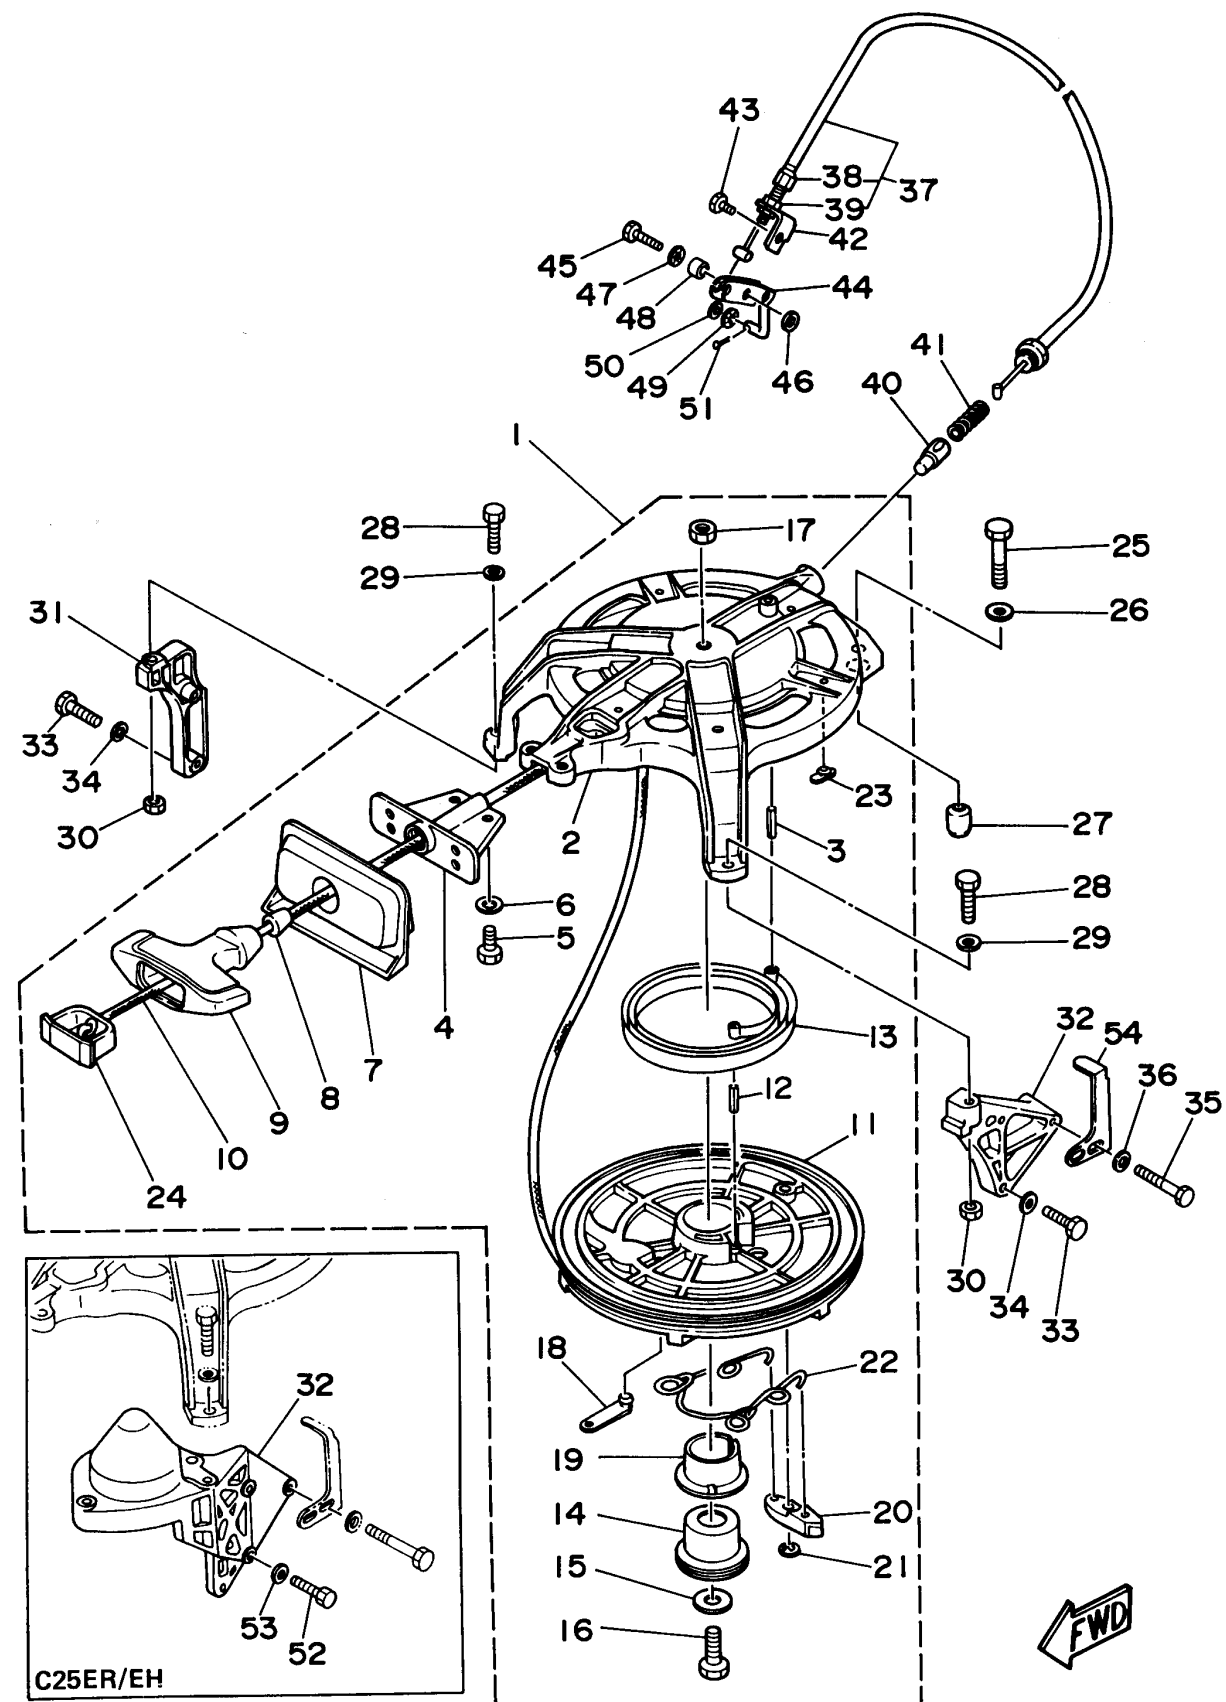

STARTER

Ref No.	Part Number	Description	Qty	Remarks
1	689-15710-04-00	STARTER ASSEMBLY	1	
2	676-15711-01-94	. CASE, STARTER	1	
3	91690-40020-00	. PIN, SPRING	2	
4	689-15758-01-94	. GUIDE, ROPE	1	
5	97095-06016-00	. BOLT	2	
6	92990-06600-00	. WASHER, PLATE	2	
7	689-15762-01-00	. SEAL, RUBBER 2	1	
8	689-15789-00-00	. DAMPER	1	
9	689-15755-01-00	. HANDLE, STARTER	1	
10	90580-50M01-00	. ROPE, STARTER	1	
11	676-15714-00-94	. DRUM, SHEAVE	1	
12	91690-40020-00	. PIN, SPRING	1	
13	90510-09M00-00	. SPRING, SPIRAL	1	
14	676-15717-00-00	. SHAFT, STARTER	1	
15	90201-08309-00	. WASHER, PLATE	1	
16	97013-08025-00	. BOLT	1	
17	95333-08600-00	. NUT	1	
18	676-15799-01-00	. CLIP	1	
19	90386-35M01-00	. BUSH	1	
20	676-15741-03-00	. PAWL, DRIVE	1	

CONTINUED ON NEXT FRAME >

STARTER

Ref No.	Part Number	Description	Qty	Remarks
21	93430-06M02-00	.CIRCLIP	1	
22	676-15705-00-00	.SPRING, DRIVE PAWL	1	
23	676-15773-00-00	.STAY 3	6	
24	6F5-15779-02-00	.COVER	1	
25	97095-08035-00	BOLT	1	
26	92990-08600-00	.WASHER, PLATE	1	
27	99510-12016-00	PIN, DOWEL	1	
28	97095-06030-00	BOLT	2	
29	92990-06600-00	.WASHER, PLATE	2	
30	95380-06600-00	NUT, HEXAGON	2	UR C25MH
30	95380-06600-00	NUT, HEXAGON	1	UR C25ER/EH
31	6H7-15771-01-94	STAY 1	1	
32	656-15772-00-94	STAY 2	1	UR C25MH
32	695-15772-40-94	STAY 2	1	UR C25ER/EH
33	97095-06025-00	.BOLT	2	UR C25ER/EH
33	97095-06025-00	.BOLT	4	UR C25MH
34	92990-06600-00	.WASHER, PLATE	4	UR C25MH
34	92990-06600-00	.WASHER, PLATE	2	UR C25ER/EH
35	97013-06045-00	BOLT	1	
36	92990-06600-00	.WASHER, PLATE	1	