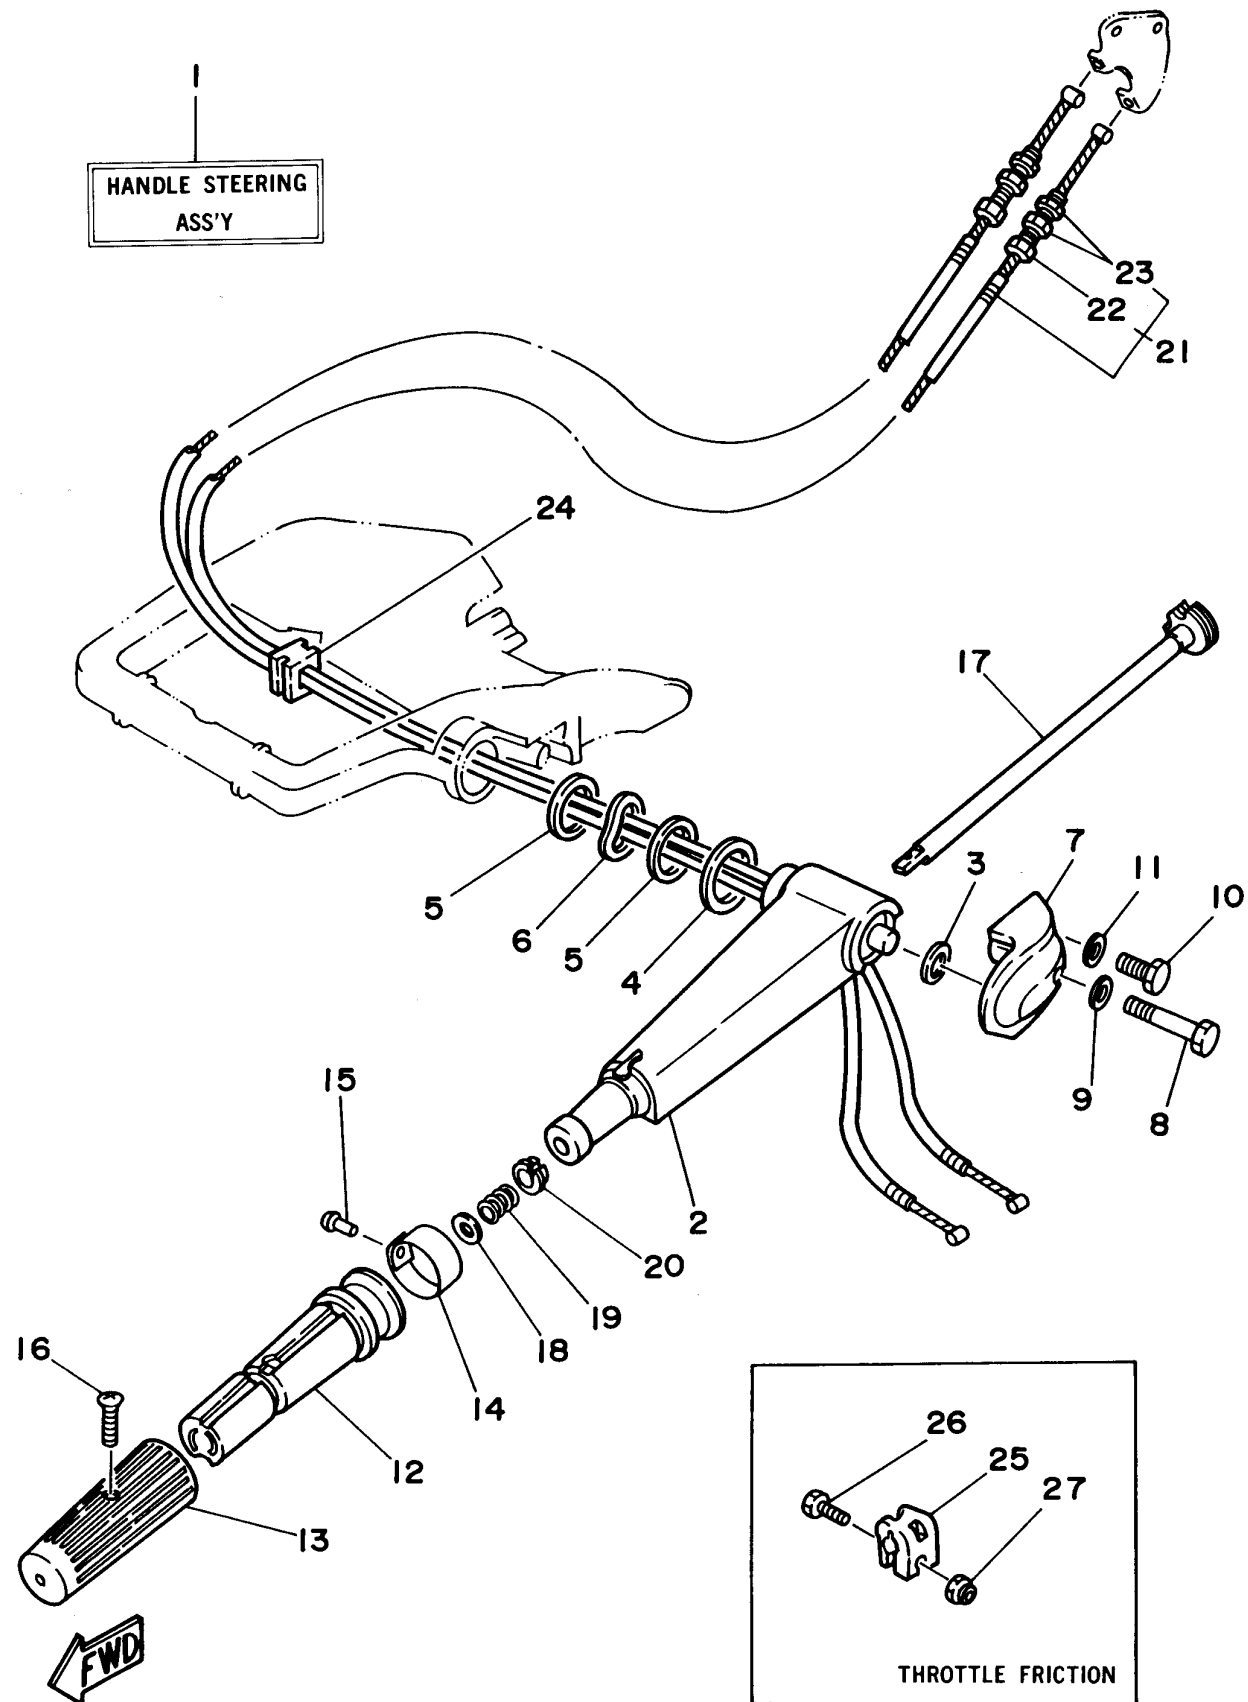

STEERING (EH MH)

Ref No.	Part Number	Description	Qty	Remarks
1	695-W0084-11-4D	HANDLE STEERING ASSEMBLY (REF. # 2-24)	1	
2	689-42111-01-4D	HANDLE, STEERING	1	
3	90560-14076-00	SPACER	1	
4	90202-34043-00	WASHER, PLATE	1	
5	90201-28M00-00	WASHER, PLATE	2	
6	90206-28M07-00	WASHER, WAVE	1	
7	689-42112-01-4D	HANDLE, STEERING	1	
8	97095-06050-00	BOLT	1	
9	92990-06600-00	.WASHER, PLATE	1	
10	97095-06020-00	BOLT	1	
11	92990-06600-00	.WASHER, PLATE	1	
12	664-42119-00-00	GRIP, STEERING HANDLE	1	
13	6G1-42177-00-00	RUBBER, HANDLE	1	
14	695-42137-20-00	INDICATOR, THROTTLE	1	
15	90269-02M09-00	RIVET	1	
16	90149-05M13-00	SCREW	1	
17	689-42138-00-00	LEVER, THROTTLE	1	
18	92990-10600-00	WASHER, PLATE	1	
19	90501-23215-00	SPRING, COMPRESSION	1	
20	90386-08032-00	BUSH	1	

CONTINUED ON NEXT FRAME >

STEERING (EH MH)

Ref No.	Part Number	Description	Qty	Remarks
21	689-26311-03-00	CABLE, THROTTLE 1	2	
22	90123-06M00-00	. BOLT	1	
23	90170-06183-00	. NUT	2	
24	90480-12156-00	GROMMET	1	
25	656-42126-01-00	FRICITION, STEERING HANDLE GRIP	1	
26	97095-06020-00	BOLT	1	
27	90185-06062-00	NUT, SELF-LOCKING	1	