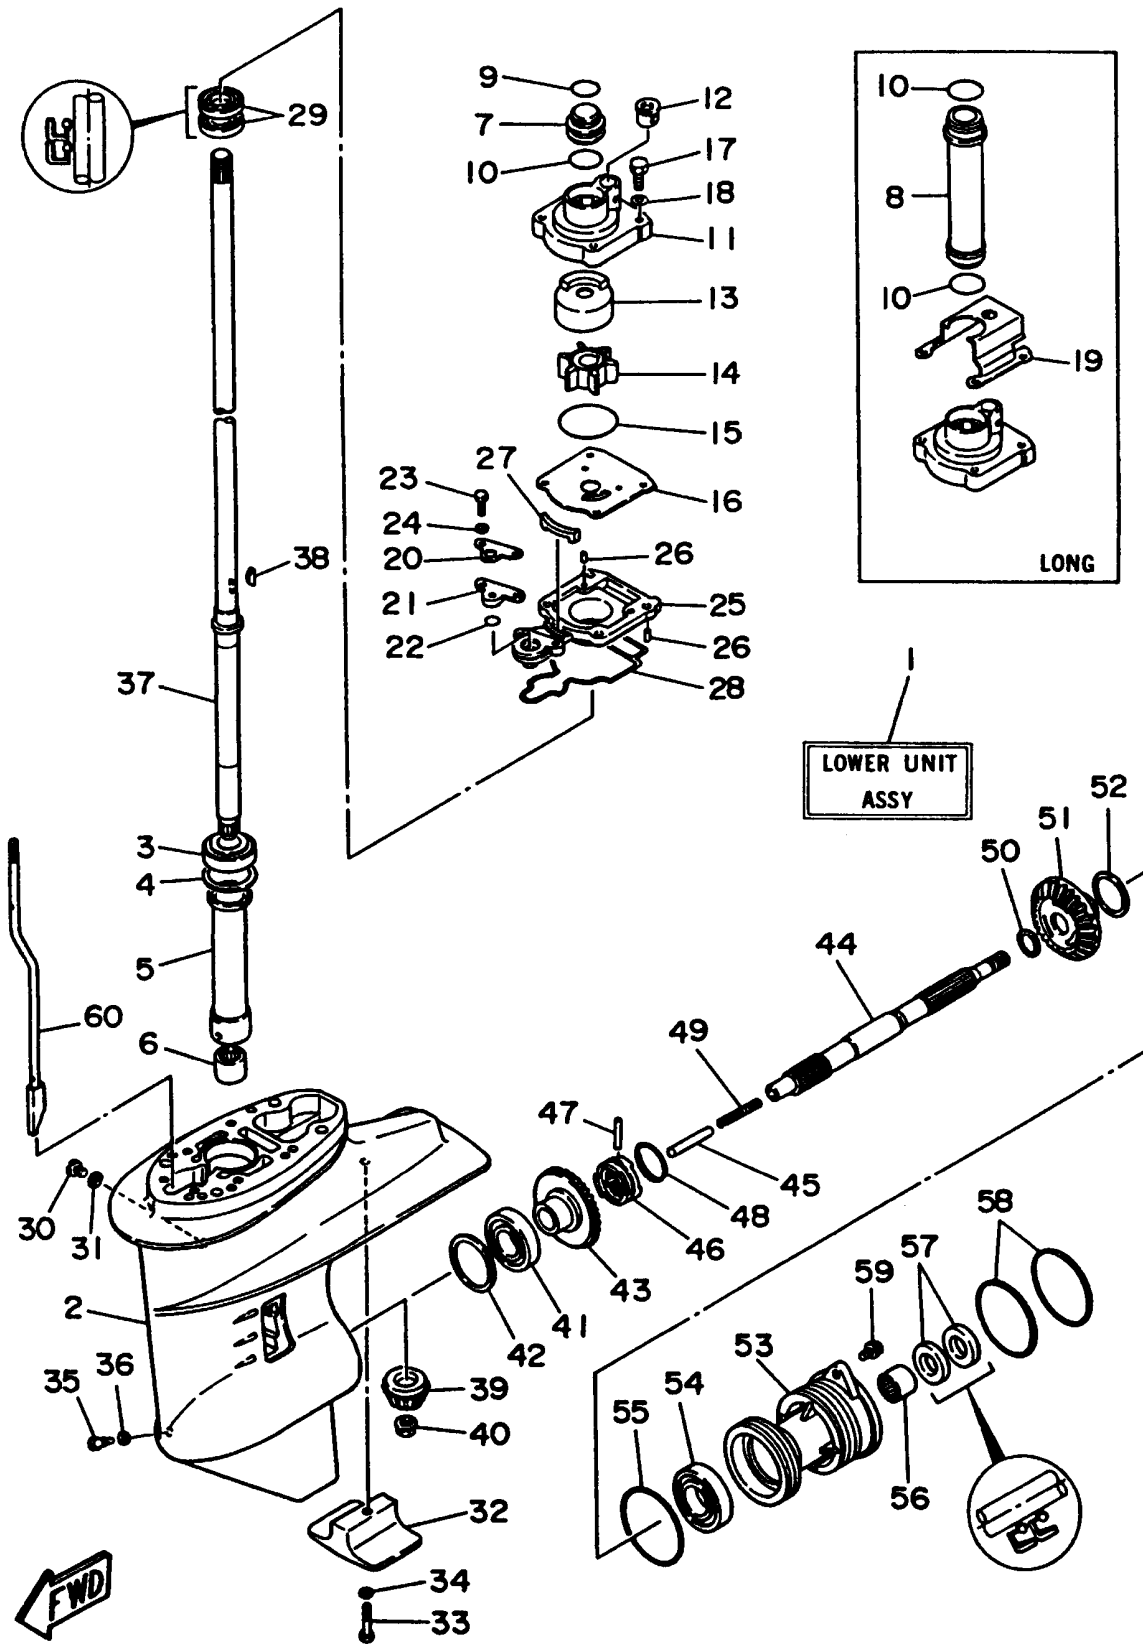

LOWER CASING DRIVE 1

Ref No.	Part Number	Description	Qty	Remarks
1	61N-45300-10-4D	LOWER UNIT ASSEMBLY (REF. 2~6, 8, 10~60)	1	UR LONG
1	61N-45300-00-4D	LOWER UNIT ASSEMBLY (REF. #2~7, 9~18, 20~60)	1	UR SHORT
2	61N-45311-02-4D	CASING, LOWER	1	
3	93332-000W5-00	BEARING	1	
4	61N-45587-00-07	SHIM (T:0.7MM)	1	UR
4	61N-45587-00-10	SHIM (T:1.0MM)	1	UR
4	61N-45587-00-11	SHIM (T:1.1MM)	1	UR
4	61N-45587-00-12	SHIM (T:1.2MM)	1	UR
4	61N-45587-00-13	SHIM (T:1.3MM)	1	UR
4	61N-45587-00-14	SHIM (T:1.4MM)	1	UR
4	61N-45587-00-15	SHIM (T:1.5MM)	1	UR
4	61N-45587-00-16	SHIM (T:1.6MM)	1	UR
5	61N-45536-00-00	SLEEVE, DRIVE SHAFT	1	
6	93315-220V7-00	BEARING	1	
7	61N-44362-10-00	TUBE, WATER 2	1	UR SHORT
8	61N-44362-10-00	TUBE, WATER 2	1	UR LONG
9	93210-22298-00	O-RING	2	UR SHORT
10	93210-26240-00	.O-RING	1	UR SHORT
10	93210-26240-00	.O-RING	2	UR LONG
11	61N-44311-01-00	.HOUSING, WATER PUMP	1	

CONTINUED ON NEXT FRAME >

LOWER CASING DRIVE 1

Ref No.	Part Number	Description	Qty	Remarks
12	6L2-44367-00-00	.DAMPER, WATER SEAL 3	1	
13	61N-44322-01-00	.INSERT, CARTRIDGE	1	
14	6H4-44352-02-00	.IMPELLER	1	
15	93210-45161-00	.O-RING	1	
16	61N-44323-00-00	.OUTER PLATE, CARTRIDGE	1	
17	97095-06040-00	BOLT	4	
18	92990-06600-00	WASHER, PLATE	4	
19	61N-44328-00-00	PLATE	1	LONG
20	61N-44176-00-00	BRACKET	1	
21	61N-45321-00-00	PLATE	1	
22	93210-06ME6-00	.O-RING	1	
23	97095-06025-00	BOLT	2	
24	92990-06600-00	WASHER, PLATE	2	
25	61N-45331-00-5B	HOUSING, BEARING	1	
26	93604-10M03-00	PIN, DOWEL	3	
27	61N-45127-00-00	SEAL	1	
28	61N-45315-00-00	.PACKING, LOWER CASING	1	
29	93101-22067-00	.OIL SEAL	2	
30	90340-08M04-00	PLUG, STRAIGHT SCREW	1	
31	90430-08020-00	.GASKET	1	