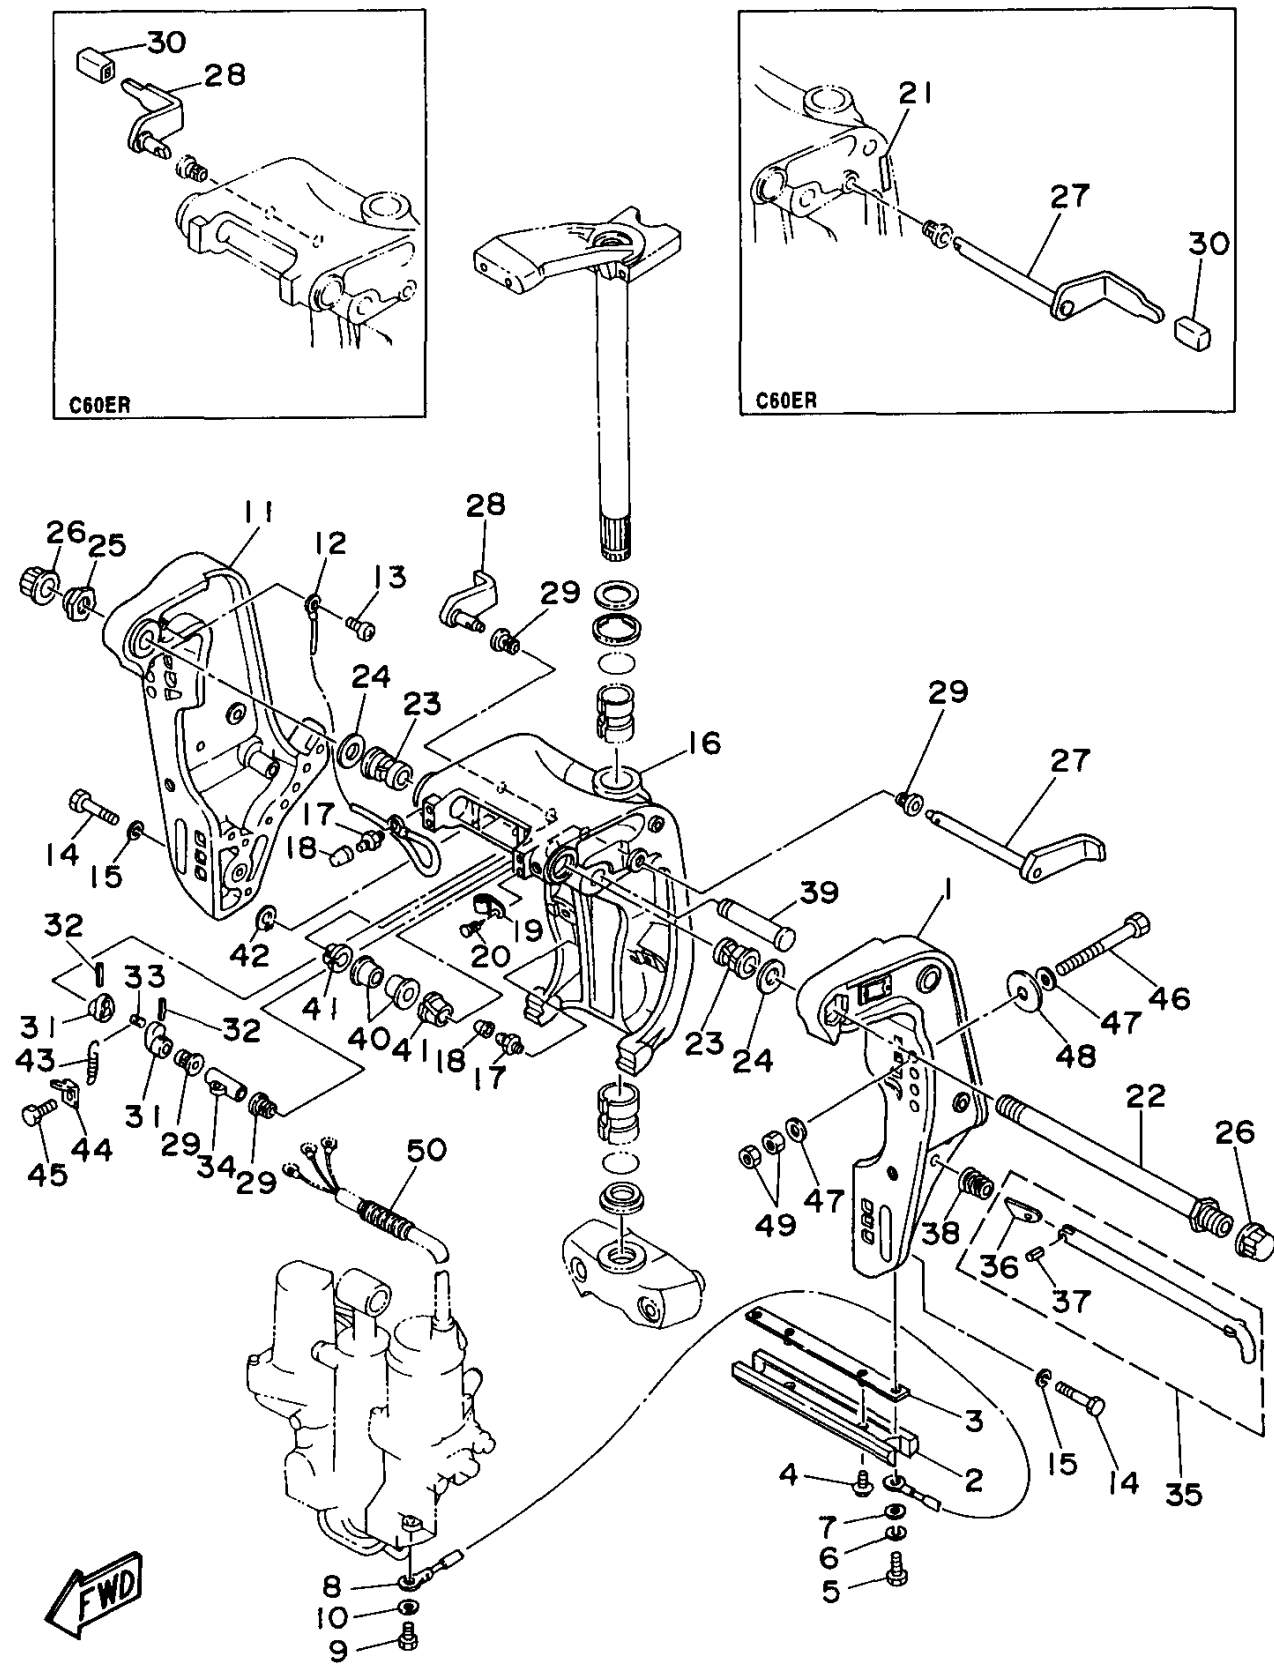

BRACKET 1

Ref No.	Part Number	Description	Qty	Remarks
1	6H1-43111-01-4D	BRACKET, CLAMP 1	1	UR C60TR
1	688-43111-13-4D	BRACKET, CLAMP	1	UR C60ER
2	6H1-45251-02-00	ANODE	1	
3	6H1-44526-00-00	PLATE	1	
4	90119-06M29-00	BOLT, WITH WASHER	2	
5	97095-06016-00	BOLT	2	
6	92995-06100-00	WASHER, SPRING	2	
7	92990-06600-00	.WASHER, PLATE	2	
8	6H1-82148-00-00	WIRE, LEAD 4	1	C60TR
9	97095-06010-00	BOLT	1	C60TR
10	92990-06600-00	.WASHER, PLATE	1	C60TR
11	688-43112-12-4D	BRACKET, CLAMP	1	UR C60ER
11	6H1-43112-00-4D	BRACKET, CLAMP 2	1	UR C60TR
12	6E5-82148-00-00	WIRE, LEAD 4	1	
13	98580-06012-00	SCREW, PAN HEAD	1	
14	97095-10045-00	BOLT	6	
15	92990-10100-00	WASHER, SPRING	6	
16	6H1-43311-01-4D	BRACKET, SWIVEL 1	1	
17	93700-06M03-00	NIPPLE, GREASE	3	
18	663-45119-00-00	CAP, GREASE NIPPLE	3	AP

CONTINUED ON NEXT FRAME >

BRACKET 1

Ref No.	Part Number	Description	Qty	Remarks
19	90464-11M18-00	CLAMP	1	
20	90338-05M03-00	PLUG	1	
21	688-43691-01-00	INDICATOR, TILT	1	C60ER
22	688-43131-03-00	BOLT, CLAMP BRACKET	1	
23	90386-22M15-00	BUSH	2	
24	90201-22M67-00	WASHER, PLATE	2	
25	90185-22M11-00	NUT, SELF-LOCKING	1	
26	6G5-43145-00-00	CAP, CLAMP BRACKET	2	
27	6H1-43181-01-00	LEVER, TILT STOP	1	UR C60TR
27	688-43181-10-00	LEVER, TILT STOP	1	UR C60ER
28	6H1-43185-01-00	LEVER, TILT STOP	1	UR C60TR
28	688-43185-10-00	LEVER, TILT STOP	1	UR C60ER
29	90386-10M16-00	BUSH	4	
30	663-43318-00-00	COVER	2	C60ER
31	6G5-43148-00-00	COLLAR, DISTANCE	2	
32	91690-30020-00	PIN, SPRING	2	
33	90249-06M19-00	PIN	1	
34	90387-10M02-00	COLLAR	1	
35	688-43160-01-00	TILT ROD ASSY	1	
36	688-43165-00-00	..PLATE, TILT LOCK	1	