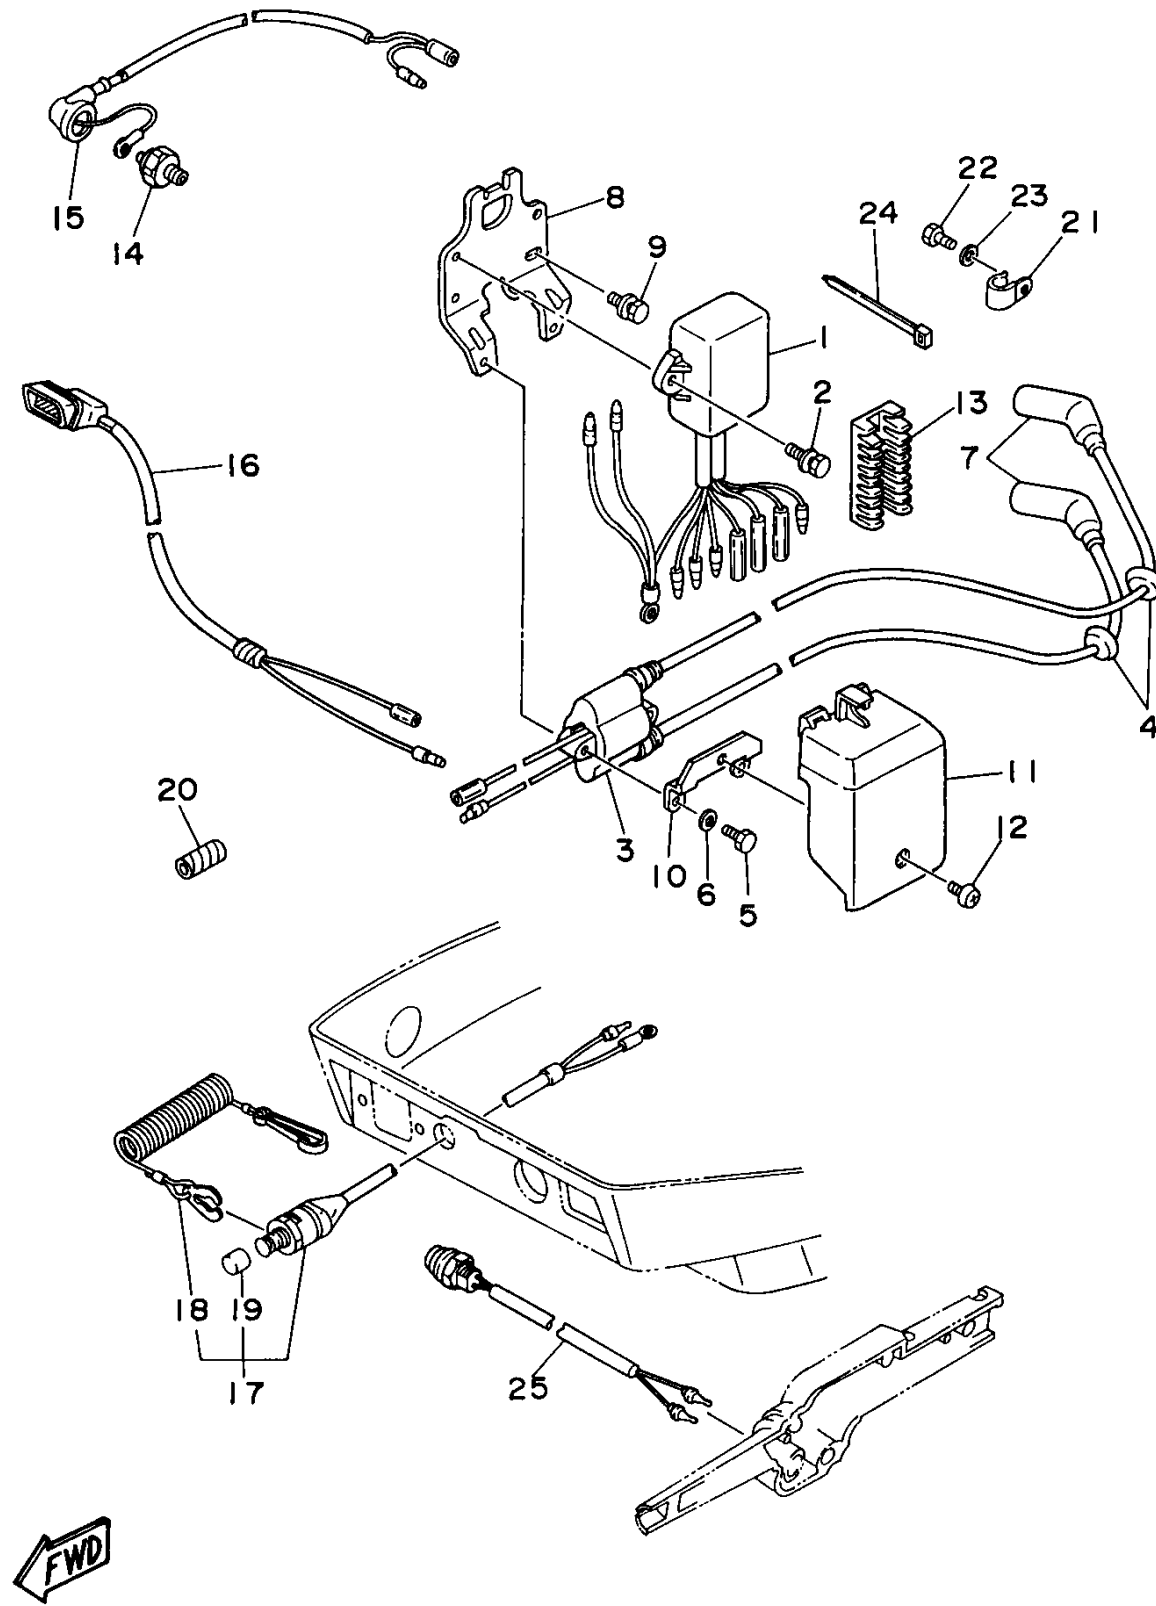

ELECTRICAL 1

Ref No.	Part Number	Description	Qty	Remarks
1	6G9-85540-21-00	C.D.I. UNIT ASSEMBLY	1	
2	97595-06520-00	BOLT, WITH WASHER	2	
3	6G8-85570-21-00	IGNITION COIL ASSY	1	
4	90480-25161-00	GROMMET	2	
5	97095-06025-00	BOLT	2	
6	92990-06600-00	WASHER, PLATE	2	
7	6G8-82370-20-00	PLUG CAP ASSEMBLY	2	
8	6G8-85542-00-00	BRACKET	1	
9	97595-06520-00	BOLT, WITH WASHER	2	
10	6G8-85525-00-00	PLATE	1	
11	6G8-81916-00-00	COVER, TERMINAL	1	
12	98980-06008-00	SCREW, BIND	1	
13	6G8-82522-00-00	CLAMP, COUPLER	1	
14	6G8-82504-00-00	OIL PRESSURE SWITCH ASSY	1	
15	6G8-82127-00-00	WIRE, LEAD 2	1	
16	6G8-83582-01-00	PILOT LIGHT ASSY	1	
17	6G9-82575-02-00	ENGINE STOP SWITCH ASSY	1	
18	682-82556-00-00	..LANYARD, STOP SWITCH	1	
19	689-8257Y-00-00	..CAP	1	
20	90446-10M02-00	HOSE	1	

CONTINUED ON NEXT FRAME >

ELECTRICAL 1

Ref No.	Part Number	Description	Qty	Remarks
21	90465-08028-00	CLAMP	1	
22	97013-06012-00	BOLT (661)	1	
23	92990-06600-00	WASHER, PLATE	1	
24	90465-13M11-00	CLAMP	1	
25	6G8-82550-10-00	ENGINE STOP SWITCH ASSY	1	