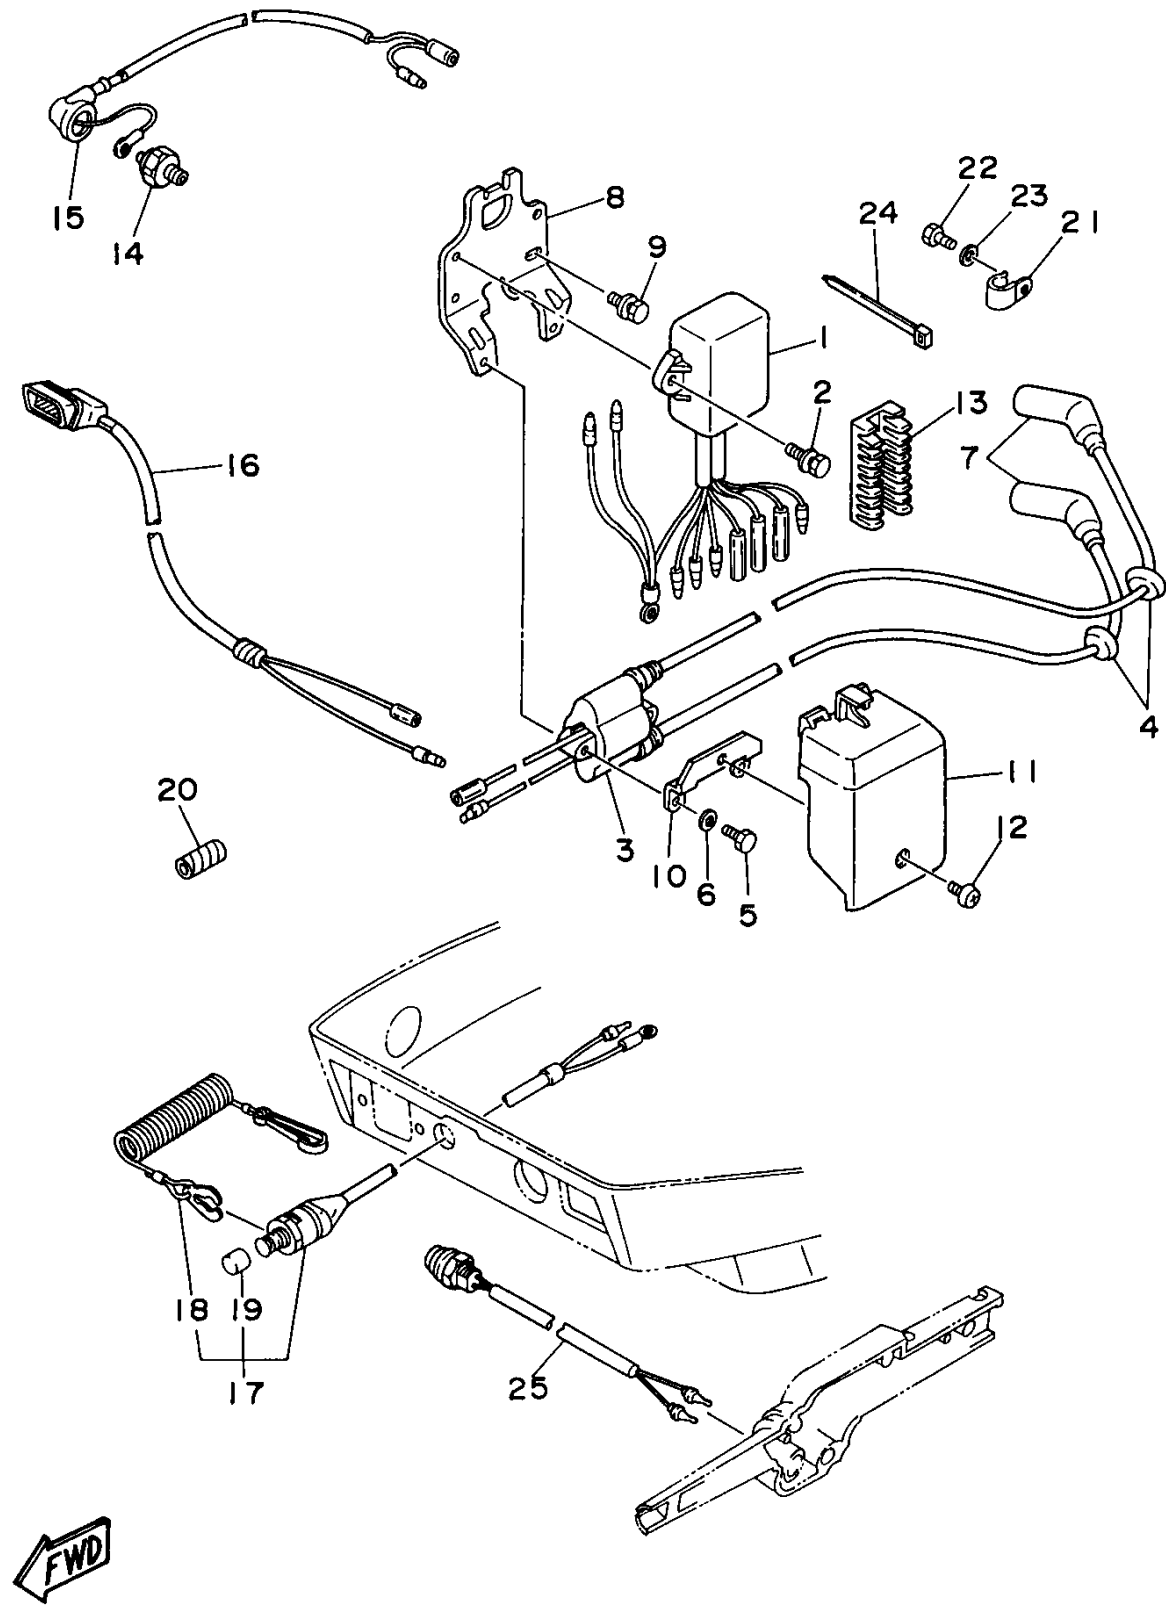

ELECTRICAL 1

Ref No.	Part Number	Description	Qty	Remarks
1	6G9-85540-21-00	C.D.I. UNIT ASSEMBLY	1	
2	97595-06520-00	BOLT, WITH WASHER	2	
3	6G8-85570-21-00	IGNITION COIL ASSY	1	
4	90480-25161-00	GROMMET	2	
5	97095-06025-00	BOLT	2	
6	92990-06600-00	WASHER, PLATE	2	
7	6G8-82370-20-00	PLUG CAP ASSEMBLY	2	
8	6G8-85542-00-00	BRACKET	1	
9	97595-06520-00	BOLT, WITH WASHER	2	
10	6G8-85525-00-00	PLATE	1	
11	6G8-81916-00-00	COVER, TERMINAL	1	
12	98980-06008-00	SCREW, BIND	1	
13	6G8-82522-00-00	CLAMP, COUPLER	1	
14	6G8-82504-00-00	OIL PRESSURE SWITCH ASSY	1	
15	6G8-82127-00-00	WIRE, LEAD 2	1	
16	6G8-83582-01-00	PILOT LIGHT ASSY	1	
17	6G9-82575-02-00	ENGINE STOP SWITCH ASSY	1	
18	682-82556-00-00	..LANYARD, STOP SWITCH	1	
19	689-8257Y-00-00	..CAP	1	
20	90446-10M02-00	HOSE	1	

CONTINUED ON NEXT FRAME >

ELECTRICAL 1

Ref No.	Part Number	Description	Qty	Remarks
21	90465-08028-00	CLAMP	1	
22	97013-06012-00	BOLT (661)	1	
23	92990-06600-00	WASHER, PLATE	1	
24	90465-13M11-00	CLAMP	1	
25	6G8-82550-10-00	ENGINE STOP SWITCH ASSY	1	