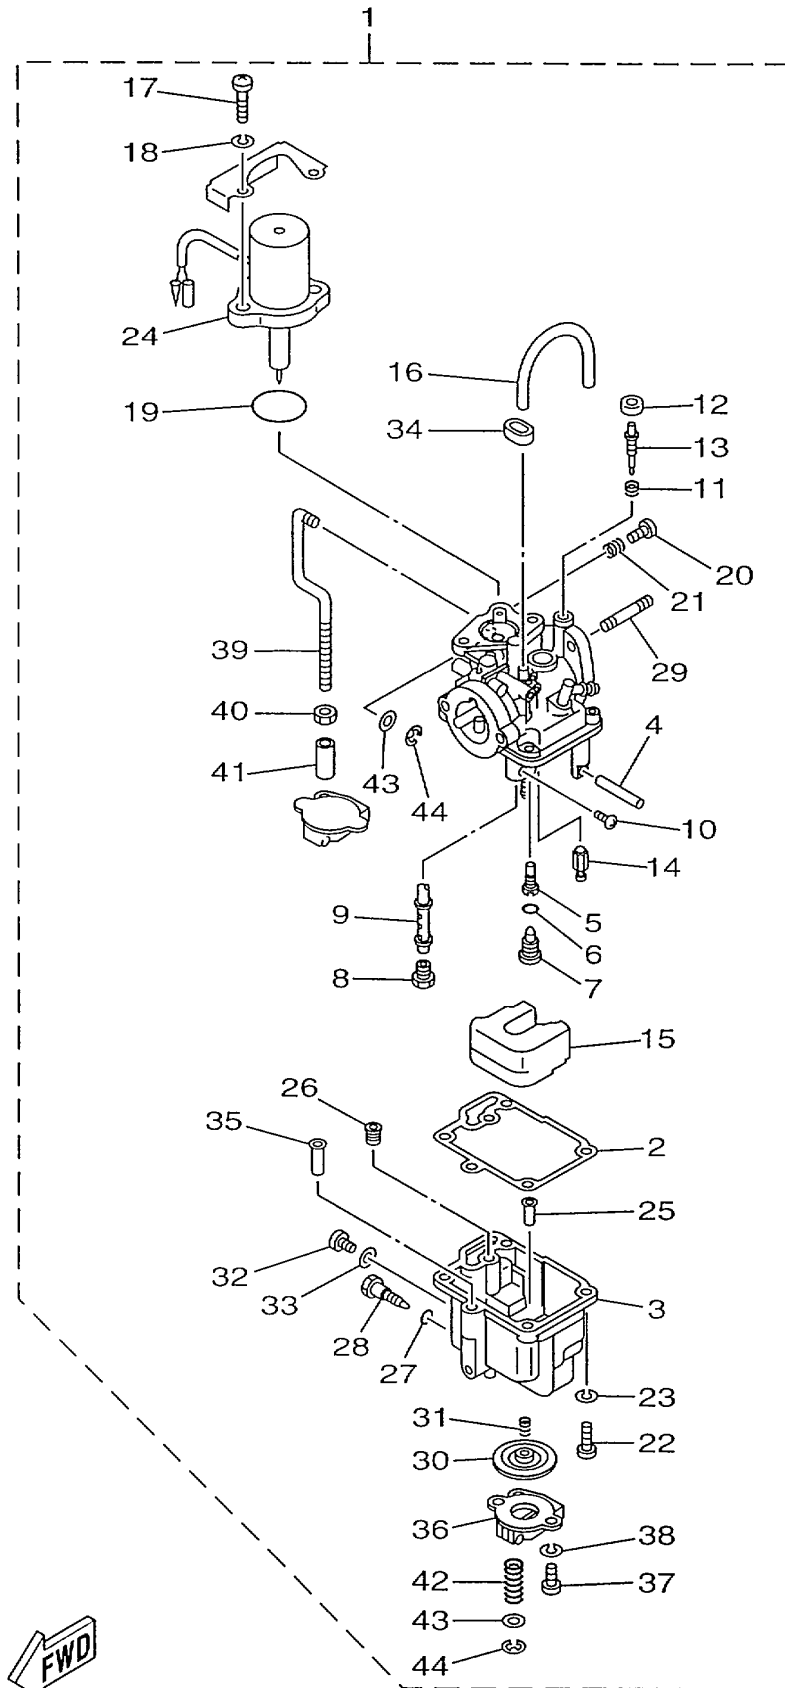

CARBURETOR

Ref No.	Part Number	Description	Qty	Remarks
1	6G9-14301-05-00	CARBURETOR ASSEMBLY 1	1	
2	6G8-14384-01-00	. GASKET, FLOAT CHAMBER	1	
3	6G8-14381-02-00	. BODY, FLOAT CHAMBER	1	
4	647-14386-10-00	. PIN, FLOAT	1	
5	6G8-14342-24-00	. JET, PILOT (#48)	1	
6	654-14198-00-00	. GASKET	1	
7	6G8-14345-00-00	. PLUG, MAIN NOZZLE	1	
8	648-14343-43-00	. JET, MAIN (#86)	1	
9	6G8-14341-20-00	. NOZZLE, MAIN	1	
10	6G8-14216-00-00	. SCREW	1	
11	647-14334-00-00	. SPRING	1	
12	6G8-14997-00-00	. SEAL	1	
13	6G8-14323-00-00	. SCREW, AIR ADJUSTING	1	
14	6G8-14392-00-00	. VALVE, NEEDLE	1	
15	6G8-14385-00-00	. FLOAT	1	
16	6G8-14197-01-00	. PIPE	1	
17	97880-06018-00	. SCREW, PAN HEAD	2	
18	92995-06100-00	WASHER, SPRING	2	
19	1HV-14147-00-00	. O-RING	1	
20	664-14321-01-00	. .SCREW, THROTTLE	1	

CONTINUED ON NEXT FRAME >

CARBURETOR

Ref No.	Part Number	Description	Qty	Remarks
21	646-14212-00-00	. SPRING, PILOT ADJUSTING	1	
22	98580-04016-00	. SCREW, PAN HEAD	4	
23	92990-04100-00	. WASHER, SPRING	4	
24	6G8-1410A-01-00	. STARTER SET	1	
25	6G8-14827-00-00	. FILTER	1	
26	6A4-14344-30-00	. JET, STARTER (#60)	1	
27	5Y1-14397-00-00	. O-RING	1	
28	6G8-14383-00-00	. SCREW, DRAIN	1	
29	90116-06M26-00	. BOLT, STUD	2	
30	6G8-14368-02-00	. DIAPHRAGM ASSEMBLY	1	
31	6G8-14275-00-00	. SPRING	1	
32	97890-05006-00	. SCREW, PAN HEAD	1	
33	646-14198-01-00	. GASKET	1	
34	6G8-14349-00-00	. PIPE	1	
35	6G8-14217-00-00	. VALVE, CHOKE	1	
36	6G8-14293-03-00	. COVER 1	1	
37	98580-04010-00	. SCREW, PAN HEAD	2	
38	92990-04100-00	. WASHER, SPRING	2	
39	6G8-14379-00-00	. ROD, STARTER	1	
40	98813-03100-00	. NUT	1	

CONTINUED ON NEXT FRAME >

CARBURETOR

Ref No.	Part Number	Description	Qty	Remarks
41	6G8-14229-00-00	. SHAFT, CHOKE	1	
42	6G8-14286-01-00	. SPRING	1	
43	6G8-14357-00-00	. WASHER, PLAIN	2	
44	389-14137-00-00	. CLIP	2	