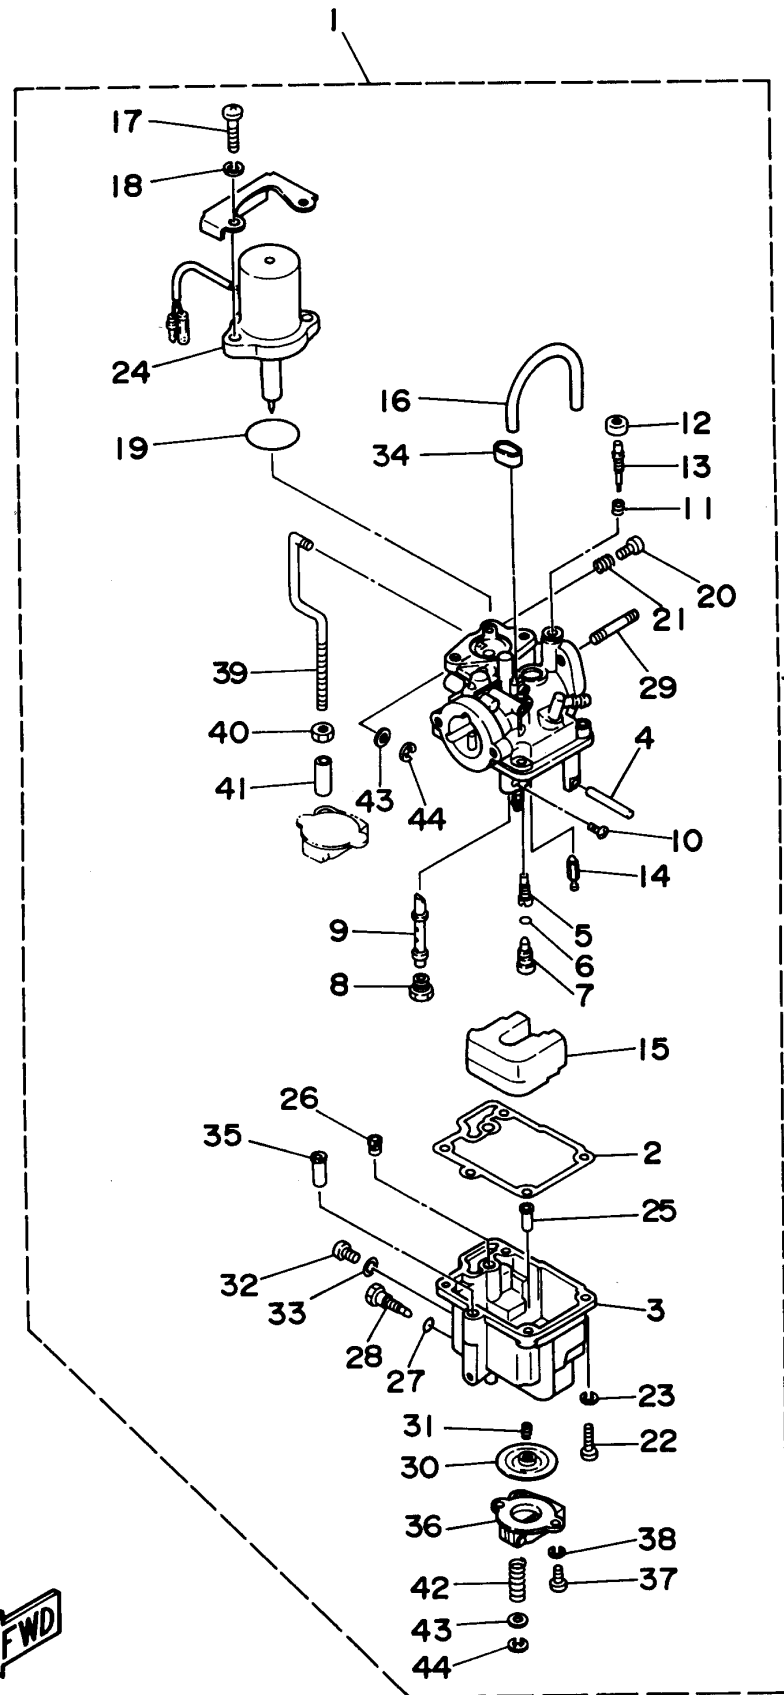

# CARBURETOR

Ref No.	Part Number	Description	Qty	Remarks
1	6G8-14301-05-00	CARBURETOR ASSEMBLY 1	1	
2	6G8-14384-01-00	. GASKET, FLOAT CHAMBER	1	
3	6G8-14381-02-00	. BODY, FLOAT CHAMBER	1	
4	647-14386-10-00	. PIN, FLOAT	1	
5	6G8-14342-24-00	. JET, PILOT (#48)	1	
6	654-14198-00-00	. GASKET	1	
7	6G8-14345-00-00	. PLUG, MAIN NOZZLE	1	
8	648-14343-43-00	. JET, MAIN (#86)	1	
9	6G8-14341-20-00	. NOZZLE, MAIN	1	
10	6G8-14216-00-00	. SCREW	1	
11	647-14334-00-00	. SPRING	1	
12	6G8-14997-00-00	. SEAL	1	
13	6G8-14323-00-00	. SCREW, AIR ADJUSTING	1	
14	6G8-14392-00-00	. VALVE, NEEDLE	1	
15	6G8-14385-00-00	. FLOAT	1	
16	6G8-14197-01-00	. PIPE	1	
17	97880-06018-00	. SCREW, PAN HEAD	2	
18	92995-06100-00	. WASHER, SPRING	2	
19	1HV-14147-00-00	. O-RING	1	
20	664-14321-01-00	. .SCREW, THROTTLE	1	

# CARBURETOR

Ref No.	Part Number	Description	Qty	Remarks
21	646-14212-00-00	. SPRING, PILOT ADJUSTING	1	
22	98580-04016-00	. SCREW, PAN HEAD	4	
23	92990-04100-00	. WASHER, SPRING	4	
24	6G8-1410A-01-00	. STARTER SET	1	
25	6G8-14827-00-00	. FILTER	1	
26	6A4-14344-30-00	. JET, STARTER (#60)	1	
27	5Y1-14397-00-00	. O-RING	1	
28	6G8-14383-00-00	. SCREW, DRAIN	1	
29	90116-06M26-00	. BOLT, STUD	2	
30	6G8-14368-02-00	. DIAPHRAGM ASSEMBLY	1	
31	6G8-14275-01-00	. SPRING	1	
32	97890-05006-00	. SCREW, PAN HEAD	1	
33	646-14198-01-00	. GASKET	1	
34	6G8-14349-00-00	. PIPE	1	
35	6G8-14217-00-00	. VALVE, CHOKE	1	
36	6G8-14293-03-00	. COVER 1	1	
37	98580-04010-00	. SCREW, PAN HEAD	2	
38	92990-04100-00	. WASHER, SPRING	2	
39	6G8-14379-00-00	. ROD, STARTER	1	
40	98813-03100-00	. NUT	1	

# CARBURETOR

Ref No.	Part Number	Description	Qty	Remarks
41	6G8-14229-00-00	. SHAFT, CHOKE	1	
42	6G8-14286-01-00	. .SPRING	1	
43	6G8-14357-00-00	. WASHER, PLAIN	2	
44	389-14137-00-00	. CLIP	2	

FWD