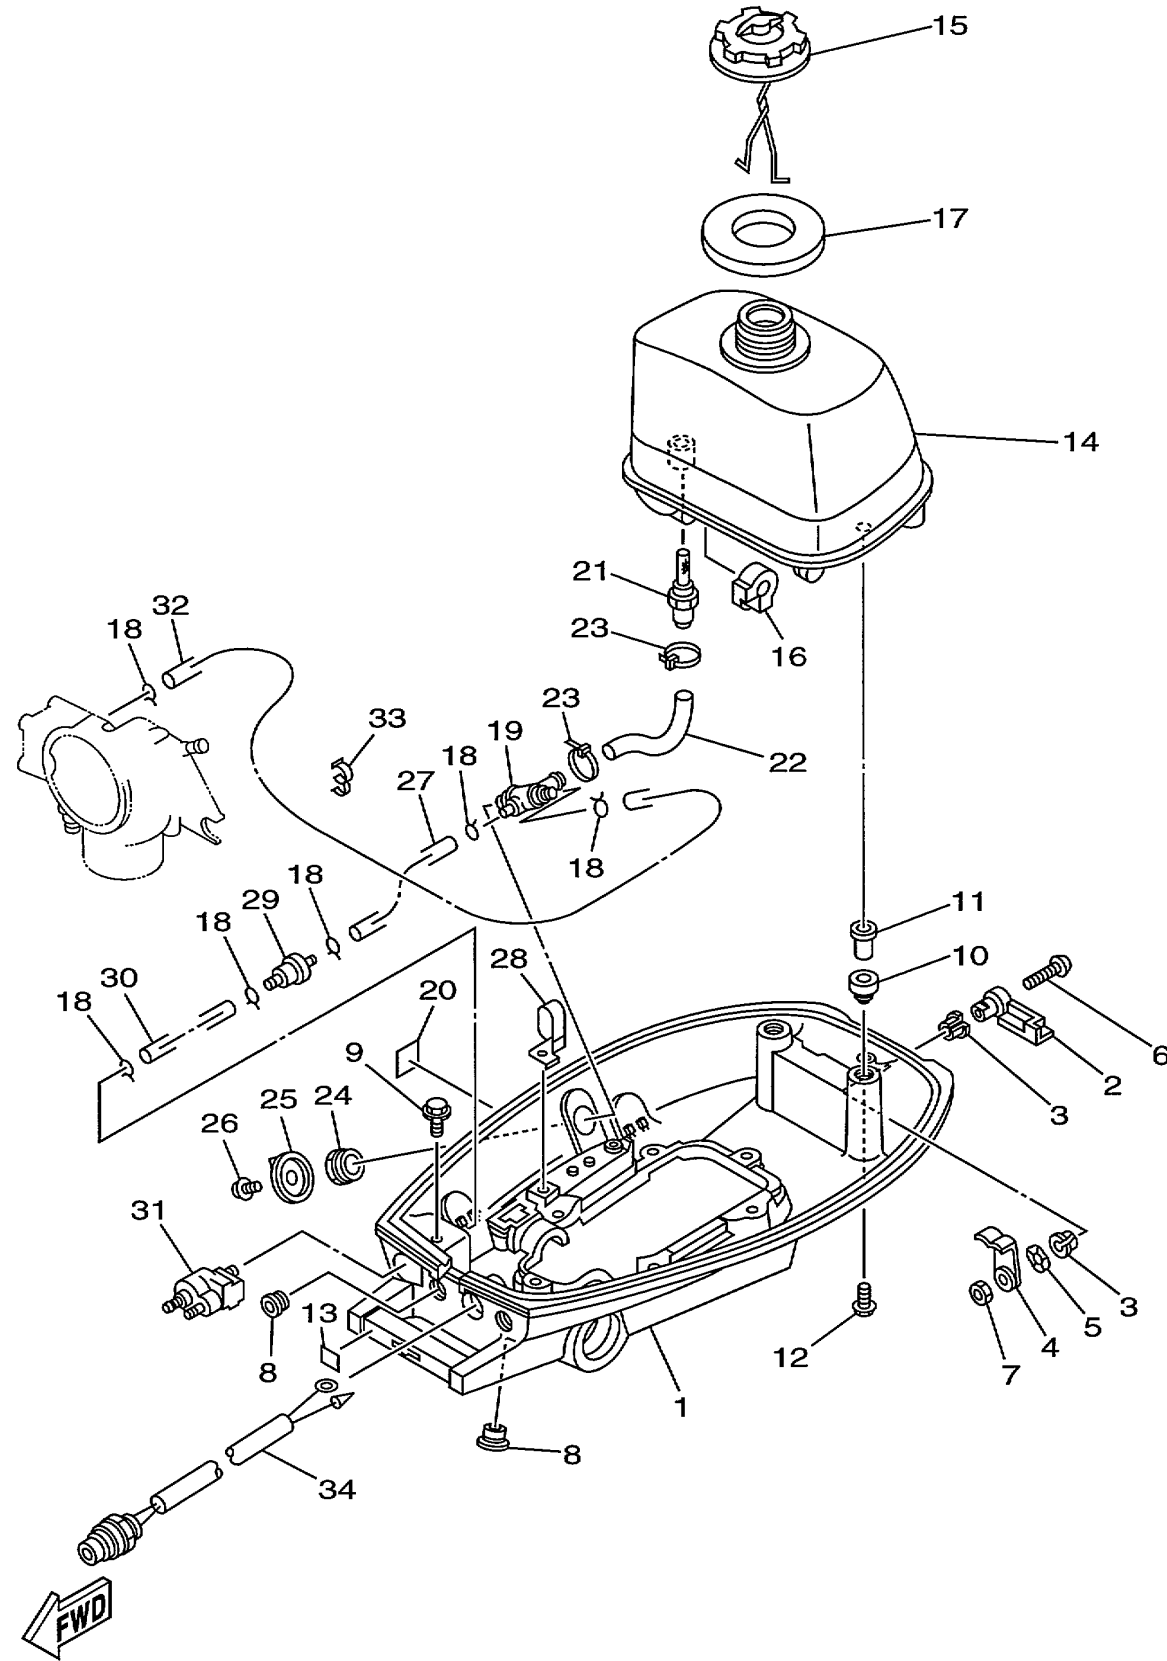

# BOTTOM COWLING

Ref No.	Part Number	Description	Qty	Remarks
1	6E0-42711-10-4D	COWLING, BOTTOM	1	
2	6E0-42815-00-4D	LEVER, CLAMP	1	
3	90386-12069-00	BUSH	2	
4	6E0-42816-00-00	LEVER, CLAMP	1	
5	90206-12052-00	WASHER, WAVE	1	
6	97885-06030-00	SCREW, PAN HEAD	1	
7	95380-06700-00	NUT	1	
8	90480-14M14-00	GROMMET	2	
9	95895-06020-00	BOLT, FLANGE	1	
10	6E3-24182-00-00	DAMPER, LOCATING 2	2	UR 5 MH
10	6E0-24182-00-00	DAMPER, LOCATING 2	2	UR 4 MH
11	6E0-42542-00-00	PIPE	2	
12	95895-06025-00	BOLT, FLANGE	2	
13	6A1-42792-01-00	MARK (100:1)	1	
14	6E0-24110-01-4D	FUEL TANK COMP.	1	
15	6E0-24610-02-00	CAP ASSY	1	
16	6E0-24181-00-00	DAMPER, LOCATING 1	2	
17	6E0-24641-00-00	GASKET, CAP 1	1	UR 4 MH
17	6E3-24641-00-00	GASKET, CAP 1	1	UR 5 MH
18	90467-08004-00	CLIP	6	

# BOTTOM COWLING

Ref No.	Part Number	Description	Qty	Remarks
19	6E0-24500-10-00	FUEL COCK ASSY 1	1	DUAL LINE
20	6E0-24591-10-00	EMBLEM, FUEL COCK	1	
21	6E0-24335-00-00	PIPE, SUCTION 1	1	
22	6E0-24311-00-00	PIPE, FUEL 1	1	
23	90465-13M11-00	CLAMP	2	
24	90170-16M35-00	NUT	1	
25	6J1-24524-00-00	LEVER, COCK	1	
26	90159-04M24-00	SCREW, WITH WASHER	1	
27	90445-09M27-00	HOSE (L125)	1	
28	90465-08M62-00	CLAMP	1	
29	646-24251-02-00	STRAINER 1	1	
30	90445-09057-00	HOSE (L43)	1	
31	6G1-24304-02-00	FUEL PIPE JOINT COMP. 1	1	
32	6E0-24312-00-00	PIPE 2	1	
33	90464-09M21-00	CLAMP	1	
34	6E0-82550-01-00	ENGINE STOP SWITCH ASSY	1	