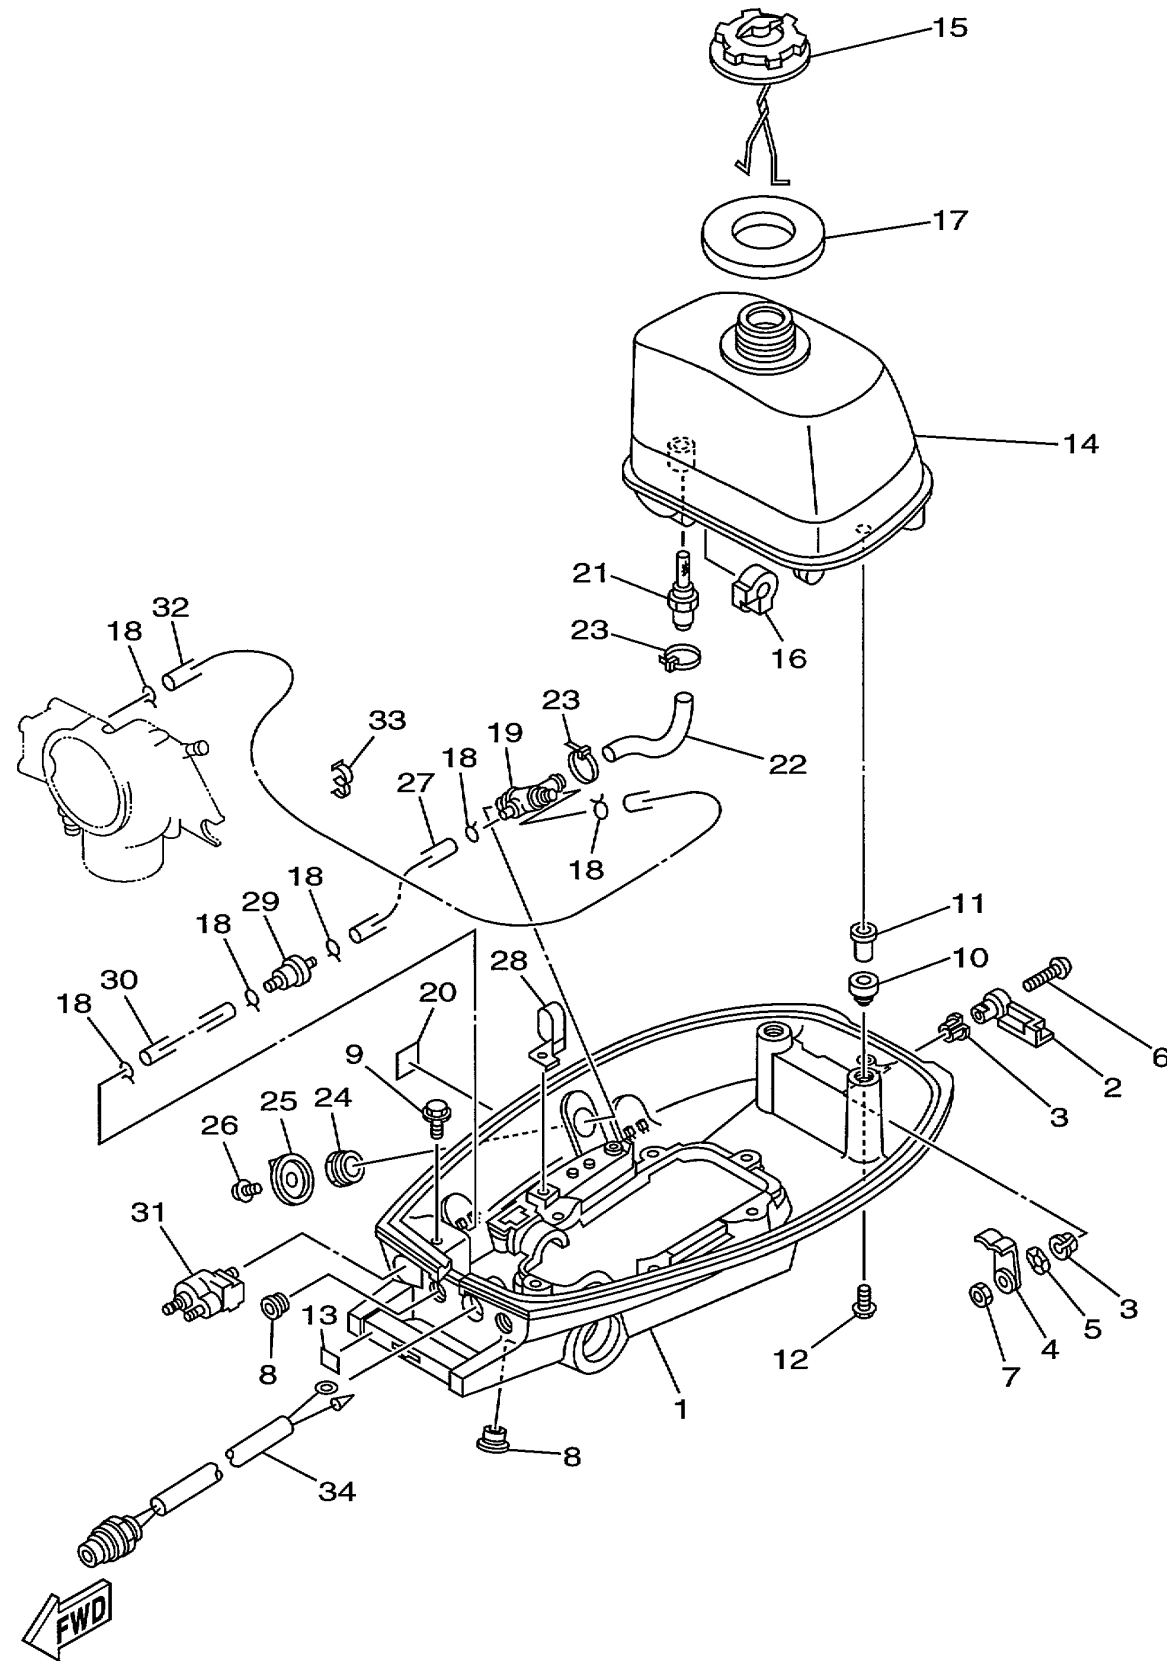

# BOTTOM COWLING

Ref No.	Part Number	Description	Qty	Remarks
1	6E0-42711-10-4D	COWLING, BOTTOM	1	
2	6E0-42815-00-4D	LEVER, CLAMP	1	
3	90386-12069-00	BUSH	2	
4	6E0-42816-00-00	LEVER, CLAMP	1	
5	90206-12052-00	WASHER, WAVE	1	
6	97885-06030-00	SCREW, PAN HEAD	1	
7	95380-06700-00	NUT	1	
8	90480-14M14-00	GROMMET	2	
9	95895-06020-00	BOLT, FLANGE	1	
10	6E3-24182-00-00	DAMPER, LOCATING 2	2	UR 5 MH
10	6E0-24182-00-00	DAMPER, LOCATING 2	2	UR 4 MH
11	6E0-42542-00-00	PIPE	2	
12	95895-06025-00	BOLT, FLANGE	2	
13	6A1-42792-01-00	MARK (100:1)	1	
14	6E0-24110-01-4D	FUEL TANK COMP.	1	
15	6E0-24610-02-00	CAP ASSY	1	
16	6E0-24181-00-00	DAMPER, LOCATING 1	2	
17	6E0-24641-00-00	GASKET, CAP 1	1	UR 4 MH
17	6E3-24641-00-00	GASKET, CAP 1	1	UR 5 MH
18	90467-08004-00	CLIP	6	

CONTINUED ON NEXT FRAME >

6E00100-9050

4\_5\_mhx

B2

# BOTTOM COWLING

Ref No.	Part Number	Description	Qty	Remarks
19	6E0-24500-10-00	FUEL COCK ASSY 1	1	DUAL LINE
20	6E0-24591-10-00	EMBLEM, FUEL COCK	1	
21	6E0-24335-00-00	PIPE, SUCTION 1	1	
22	6E0-24311-00-00	PIPE, FUEL 1	1	
23	90465-13M11-00	CLAMP	2	
24	90170-16M35-00	NUT	1	
25	6J1-24524-00-00	LEVER, COCK	1	
26	90159-04M24-00	SCREW, WITH WASHER	1	
27	90445-09M27-00	HOSE (L125)	1	
28	90465-08M62-00	CLAMP	1	
29	646-24251-02-00	STRAINER 1	1	
30	90445-09057-00	HOSE (L43)	1	
31	6G1-24304-02-00	FUEL PIPE JOINT COMP. 1	1	
32	6E0-24312-00-00	PIPE 2	1	
33	90464-09M21-00	CLAMP	1	
34	6E0-82550-01-00	ENGINE STOP SWITCH ASSY	1	