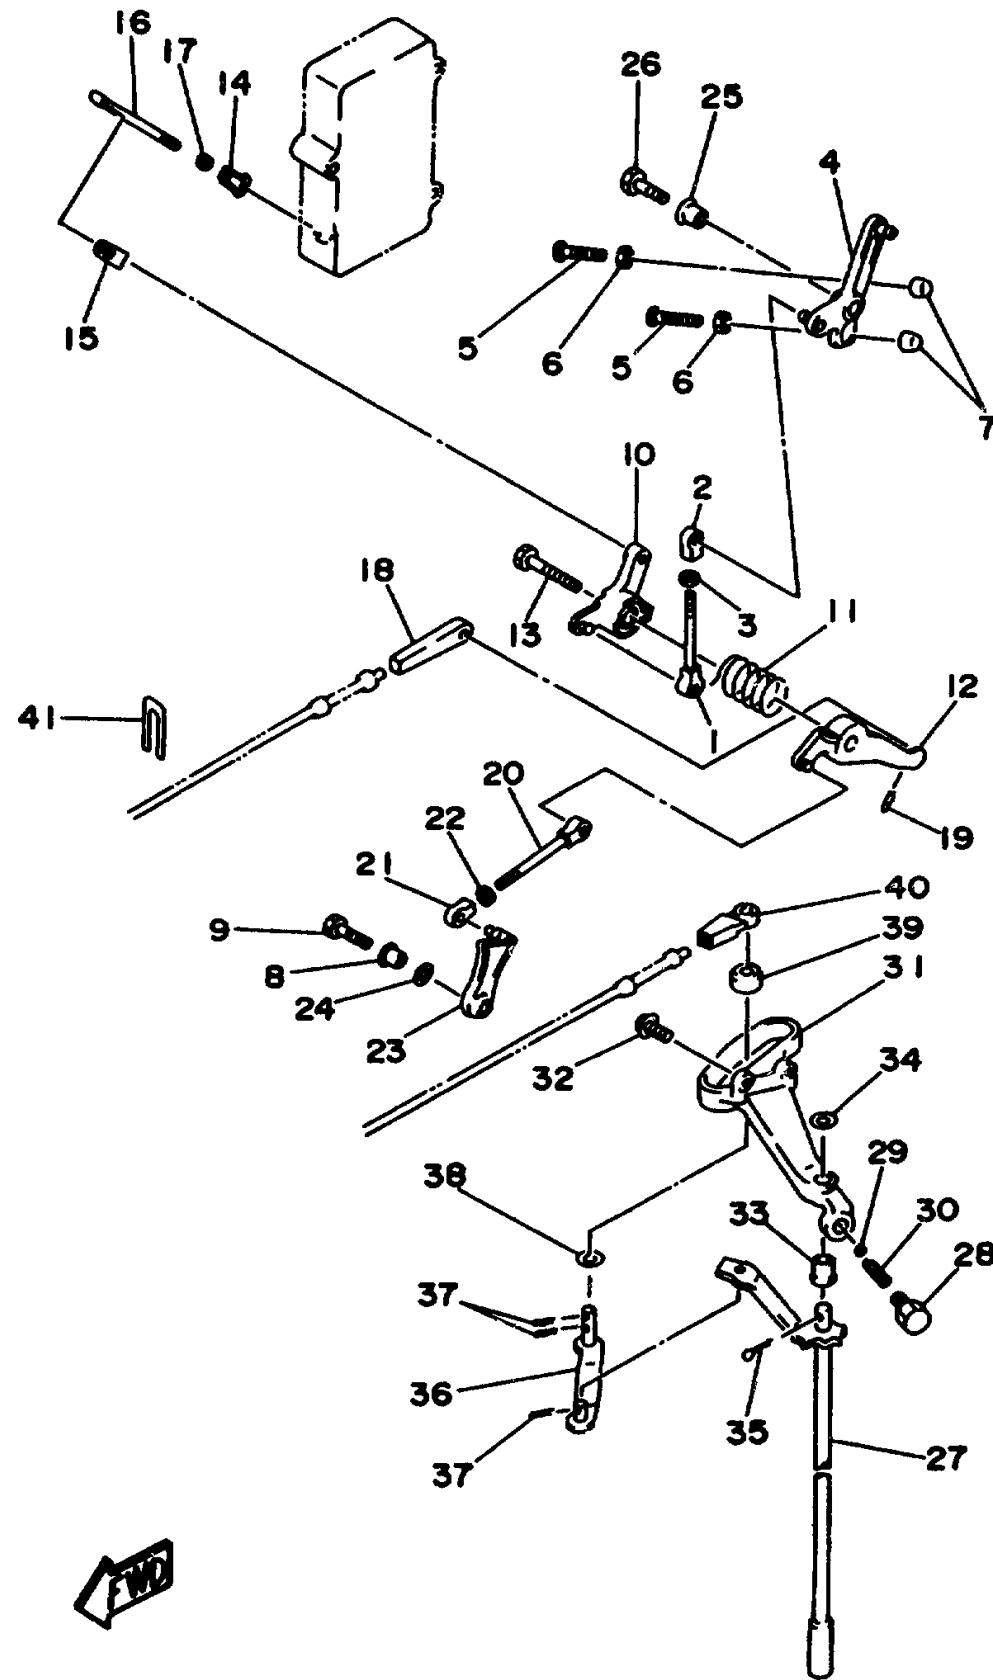

CONTROL

Ref No.	Part Number	Description	Qty	Remarks
1	689-42169-01-00	JOINT	1	
2	682-41237-00-00	JOINT, LINK	1	
3	95380-05600-00	NUT	1	
4	6H3-41631-00-00	LEVER, MAGNETO CONTROL	1	
5	90157-06M13-00	SCREW, PAN HEAD	2	
6	95380-06600-00	NUT, HEXAGON	2	
7	688-44194-00-00	CAP	2	
8	90387-06M60-00	COLLAR	1	
9	97095-06025-00	BOLT	1	
10	6H3-41632-20-00	LEVER, MAGNETO CONTROL	1	
11	90508-26M35-00	SPRING, TORSION	1	
12	6H3-41633-10-00	LEVER, MAGNETO CONTROL	1	
13	90109-06M43-00	BOLT	1	
14	6H1-41237-00-00	JOINT, LINK	1	
15	6F5-41237-00-00	JOINT, LINK	1	
16	6H3-41636-10-94	ROD, MAGNETO CONTROL	1	
17	95380-05600-00	NUT	1	
18	6H3-48344-00-00	CABLE END, REMOTE CONTROL	1	
19	90468-18008-00	CLIP	1	
20	689-42169-01-00	JOINT	1	

CONTINUED ON NEXT FRAME >

CONTROL

Ref No.	Part Number	Description	Qty	Remarks
21	6H4-41237-00-00	JOINT, LINK	1	
22	95380-05600-00	NUT	1	
23	6H3-41213-10-00	CAM, ACCEL.	1	
24	90206-10M04-00	WASHER, WAVE	1	
25	90387-06M60-00	COLLAR	1	
26	97095-06025-00	BOLT	1	
27	6H3-44120-12-00	HANDLE GEAR SHIFT ASSY	1	
28	648-42715-00-00	BUSHING	1	
29	93501-04M02-00	BALL	1	
30	90501-12082-00	SPRING, COMPRESSION	1	
31	6J2-44117-01-94	BRACKET	1	
32	97595-06520-00	BOLT, WITH WASHER	2	
33	90386-07M58-00	BUSH	1	
34	92990-08200-00	WASHER, PLAIN	1	
35	91490-20015-00	PIN. COTTER	1	
36	6H3-44121-01-00	LEVER, SHIFT ROD	1	
37	90468-18008-00	CLIP	3	
38	90202-07M07-00	WASHER, PLATE	1	
39	688-44122-00-00	BUSHING, SHIFT ROD LEVER	1	
40	663-48344-00-00	.CABLE END, REMOTE CONTROL	1	

CONTINUED ON NEXT FRAME >

CONTROL

Ref No.	Part Number	Description	Qty	Remarks
41	6H3-48538-00-00	.CLAMP, CABLE 1	1	