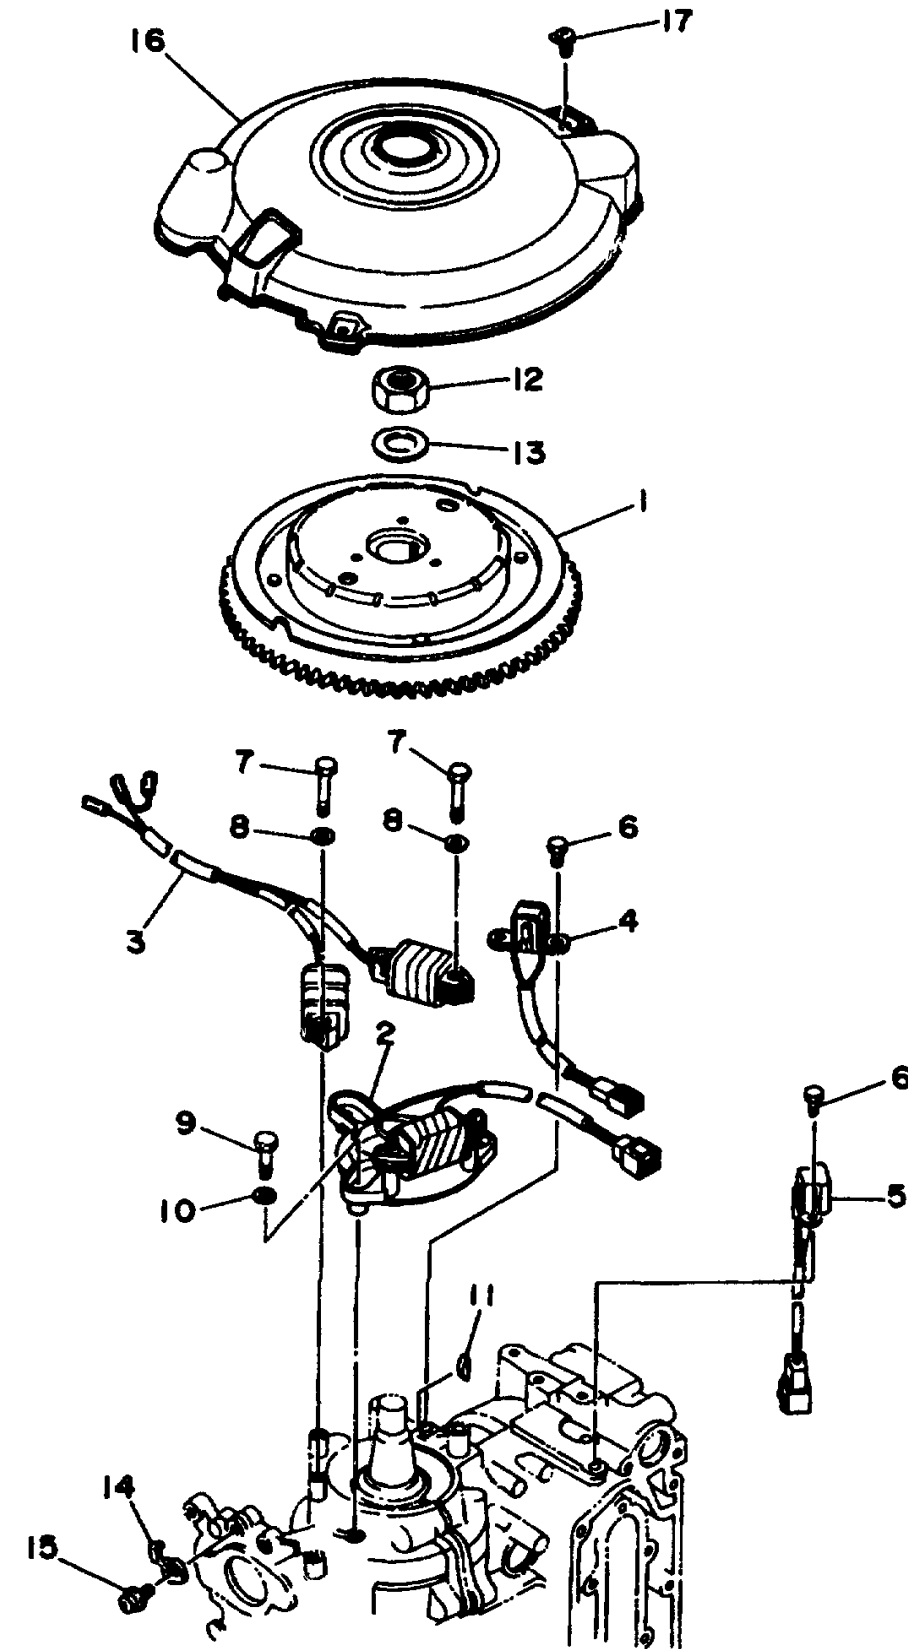

GENERATOR

Ref No.	Part Number	Description	Qty	Remarks
1	6H2-85550-00-00	ROTOR ASSY	1	
2	6H2-85520-01-00	COIL, CHARGE	1	
3	6H2-85533-00-00	COIL, LIGHTING	1	
4	6H2-85580-01-00	COIL, PULSER	1	
5	6H2-85895-01-00	CRANK POSITION SENDER	1	
6	97095-05012-00	BOLT	4	
7	97095-06035-00	BOLT	4	
8	92990-06600-00	WASHER, PLATE	4	
9	97095-06025-00	BOLT	3	
10	92990-06600-00	WASHER, PLATE	3	
11	90280-05049-00	KEY, WOODRUFF	1	
12	90170-20137-00	NUT	1	
13	90201-21M18-00	WASHER, PLATE	1	
14	6E5-81332-00-00	PLATE, TIMING	1	
15	97985-06210-00	SCREW, WITH WASHER	1	
16	6H3-81337-01-00	COVER, FLYWHEEL	1	
17	90159-06M23-00	SCREW, WITH WASHER	3	