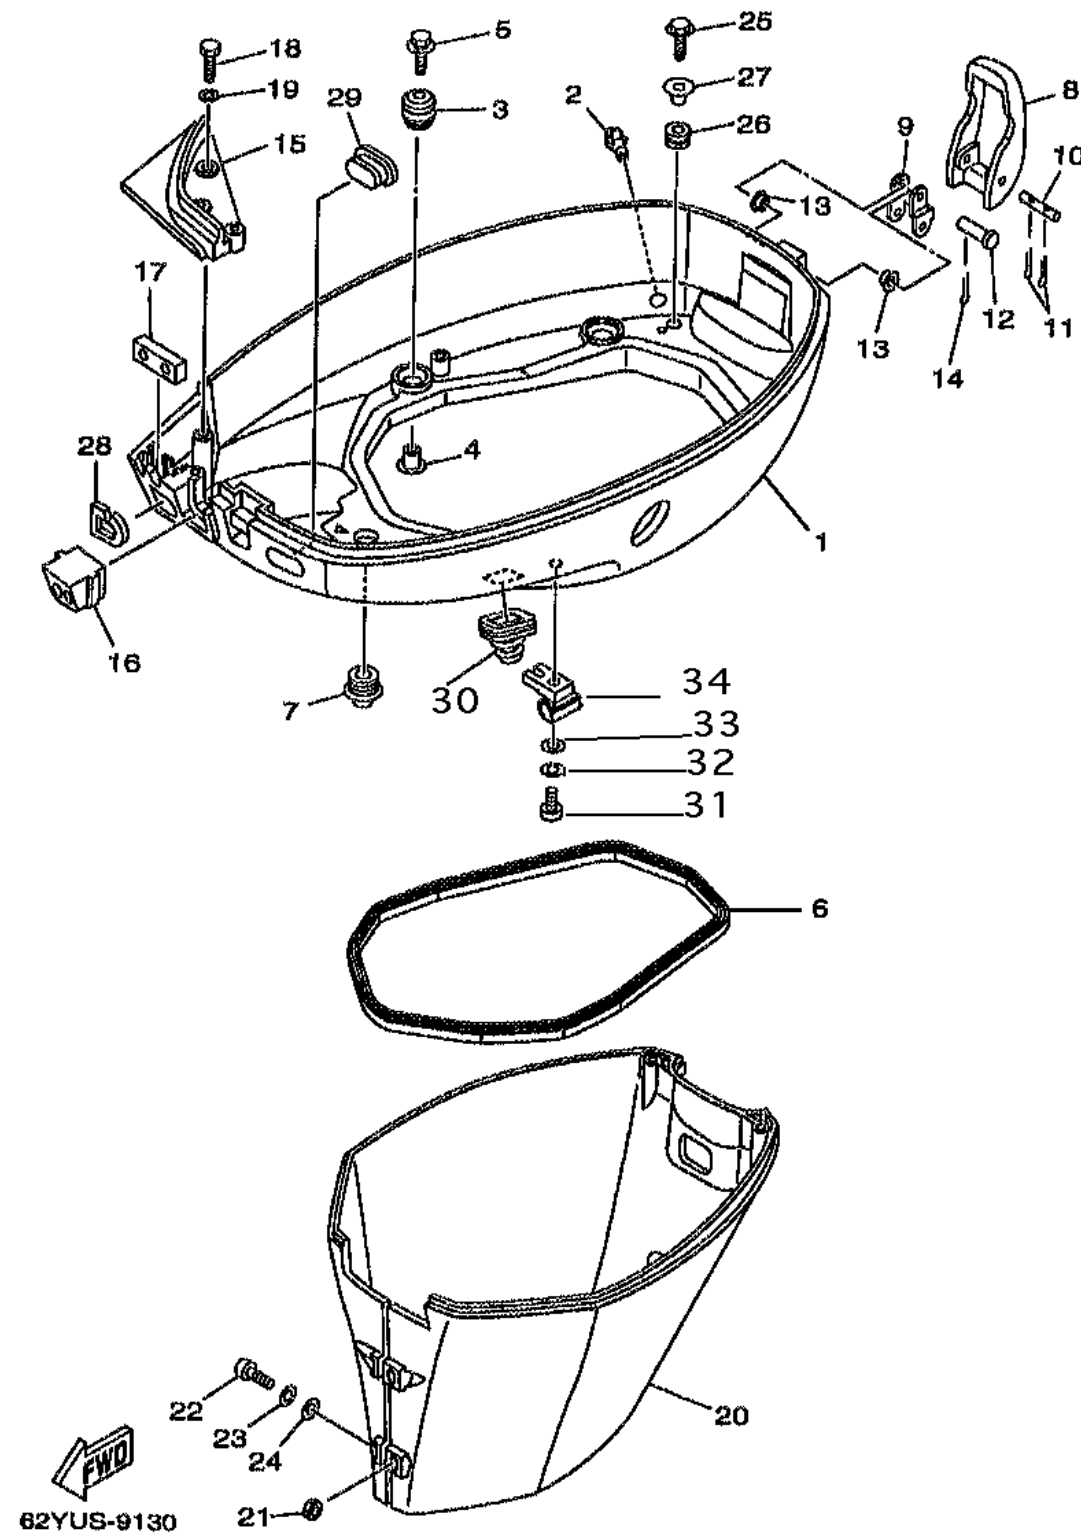

BOTTOM COWLING

Ref No.	Part Number	Description	Qty	Remarks
1	62Y-42711-12-4D	COWLING, BOTTOM	1	UR
2	6H3-44391-01-00	NIPPLE, HOSE	1	
3	90480-09M12-00	GROMMET	4	
4	90387-06M69-00	COLLAR	4	
5	90119-06M08-00	BOLT, WITH WASHER	4	
6	62Y-42716-00-00	RUBBER, SEAL 1	1	
7	6E5-42724-00-00	GROMMET	1	
8	62Y-42828-00-4D	PLATE, CLAMP	1	
9	62Y-42815-00-00	LEVER, CLAMP	1	
10	90249-05M30-00	PIN	1	
11	91490-16010-00	PIN. COTTER	2	
12	90240-05M19-00	PIN, CLEVIS	1	
13	90386-05002-00	BUSH	2	
14	91490-16010-00	PIN. COTTER	1	
15	62Y-42738-01-5B	PLATE, FITTING	1	
16	62Y-42725-30-00	GROMMET	1	
17	62Y-42727-00-00	GROMMET	1	
18	97095-06020-00	BOLT	3	
19	92995-06600-00	WASHER	3	
20	62Y-42741-00-4D	APRON	1	

CONTINUED ON NEXT FRAME >

BOTTOM COWLING

Ref No.	Part Number	Description	Qty	Remarks
21	95380-06600-00	NUT, HEXAGON	2	
22	97880-06025-00	SCREW, PAN HEAD	2	
23	92990-06100-00	. WASHER, SPRING	2	
24	92990-06600-00	. WASHER, PLATE	2	
25	95895-06016-00	BOLT, FLANGE	2	
26	90480-13M24-00	GROMMET	2	
27	90387-06M40-00	COLLAR	2	
28	61N-24329-00-00	SEAL	1	
29	6H3-42727-00-00	GROMMET	1	
30	688-42726-10-00	GROMMET	1	
31	97880-06025-00	SCREW, PAN HEAD	1	
32	92990-06100-00	. WASHER, SPRING	1	
33	92990-06600-00	. WASHER, PLATE	1	
34	90464-09M43-00	CLAMP	1	