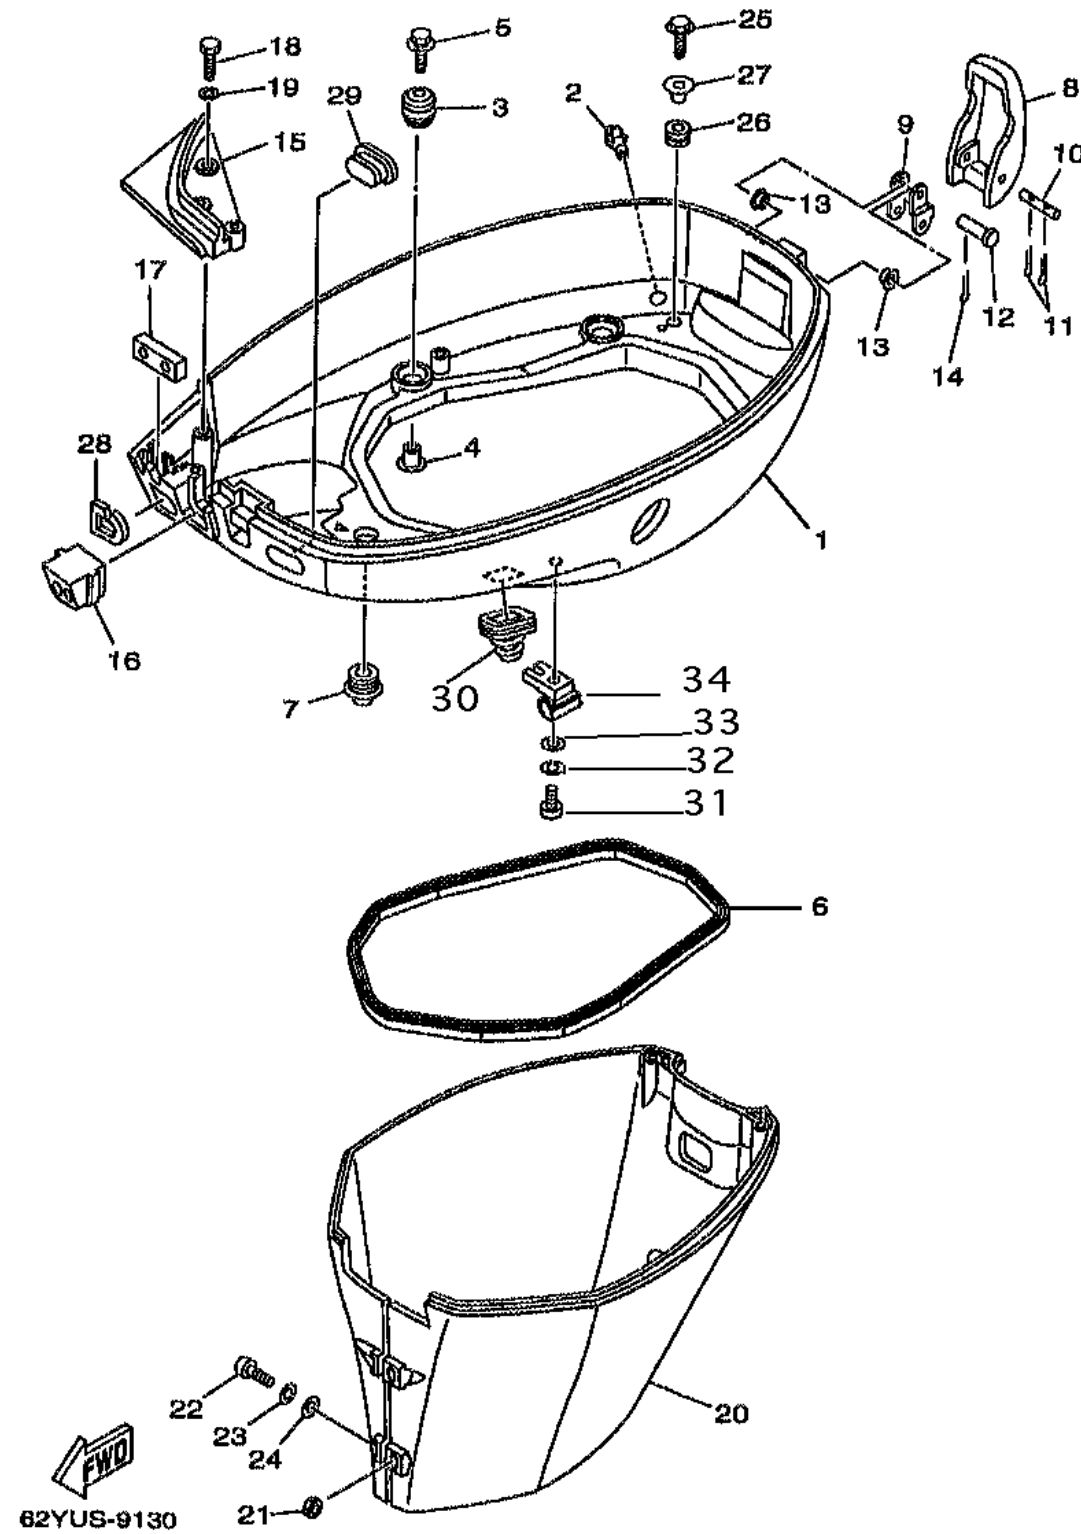

BOTTOM COWLING

Ref No.	Part Number	Description	Qty	Remarks
1	62Y-42711-12-4D	COWLING, BOTTOM	1	UR
2	6H3-44391-01-00	NIPPLE, HOSE	1	
3	90480-09M12-00	GROMMET	4	
4	90387-06M69-00	COLLAR	4	
5	90119-06M08-00	BOLT, WITH WASHER	4	
6	62Y-42716-00-00	RUBBER, SEAL 1	1	
7	6E5-42724-00-00	GROMMET	1	
8	62Y-42828-00-4D	PLATE, CLAMP	1	
9	62Y-42815-00-00	LEVER, CLAMP	1	
10	90249-05M30-00	PIN	1	
11	91490-16010-00	PIN. COTTER	2	
12	90240-05M19-00	PIN, CLEVIS	1	
13	90386-05002-00	BUSH	2	
14	91490-16010-00	PIN. COTTER	1	
15	62Y-42738-01-5B	PLATE, FITTING	1	
16	62Y-42725-30-00	GROMMET	1	
17	62Y-42727-00-00	GROMMET	1	
18	97095-06020-00	BOLT	3	
19	92995-06600-00	WASHER	3	
20	62Y-42741-00-4D	APRON	1	

CONTINUED ON NEXT FRAME >

BOTTOM COWLING

Ref No.	Part Number	Description	Qty	Remarks
21	95380-06600-00	NUT, HEXAGON	2	
22	97880-06025-00	SCREW, PAN HEAD	2	
23	92990-06100-00	. WASHER, SPRING	2	
24	92990-06600-00	. WASHER, PLATE	2	
25	95895-06016-00	BOLT, FLANGE	2	
26	90480-13M24-00	GROMMET	2	
27	90387-06M40-00	COLLAR	2	
28	61N-24329-00-00	SEAL	1	
29	6H3-42727-00-00	GROMMET	1	
30	688-42726-10-00	GROMMET	1	
31	97880-06025-00	SCREW, PAN HEAD	1	
32	92990-06100-00	. WASHER, SPRING	1	
33	92990-06600-00	. WASHER, PLATE	1	
34	90464-09M43-00	CLAMP	1	