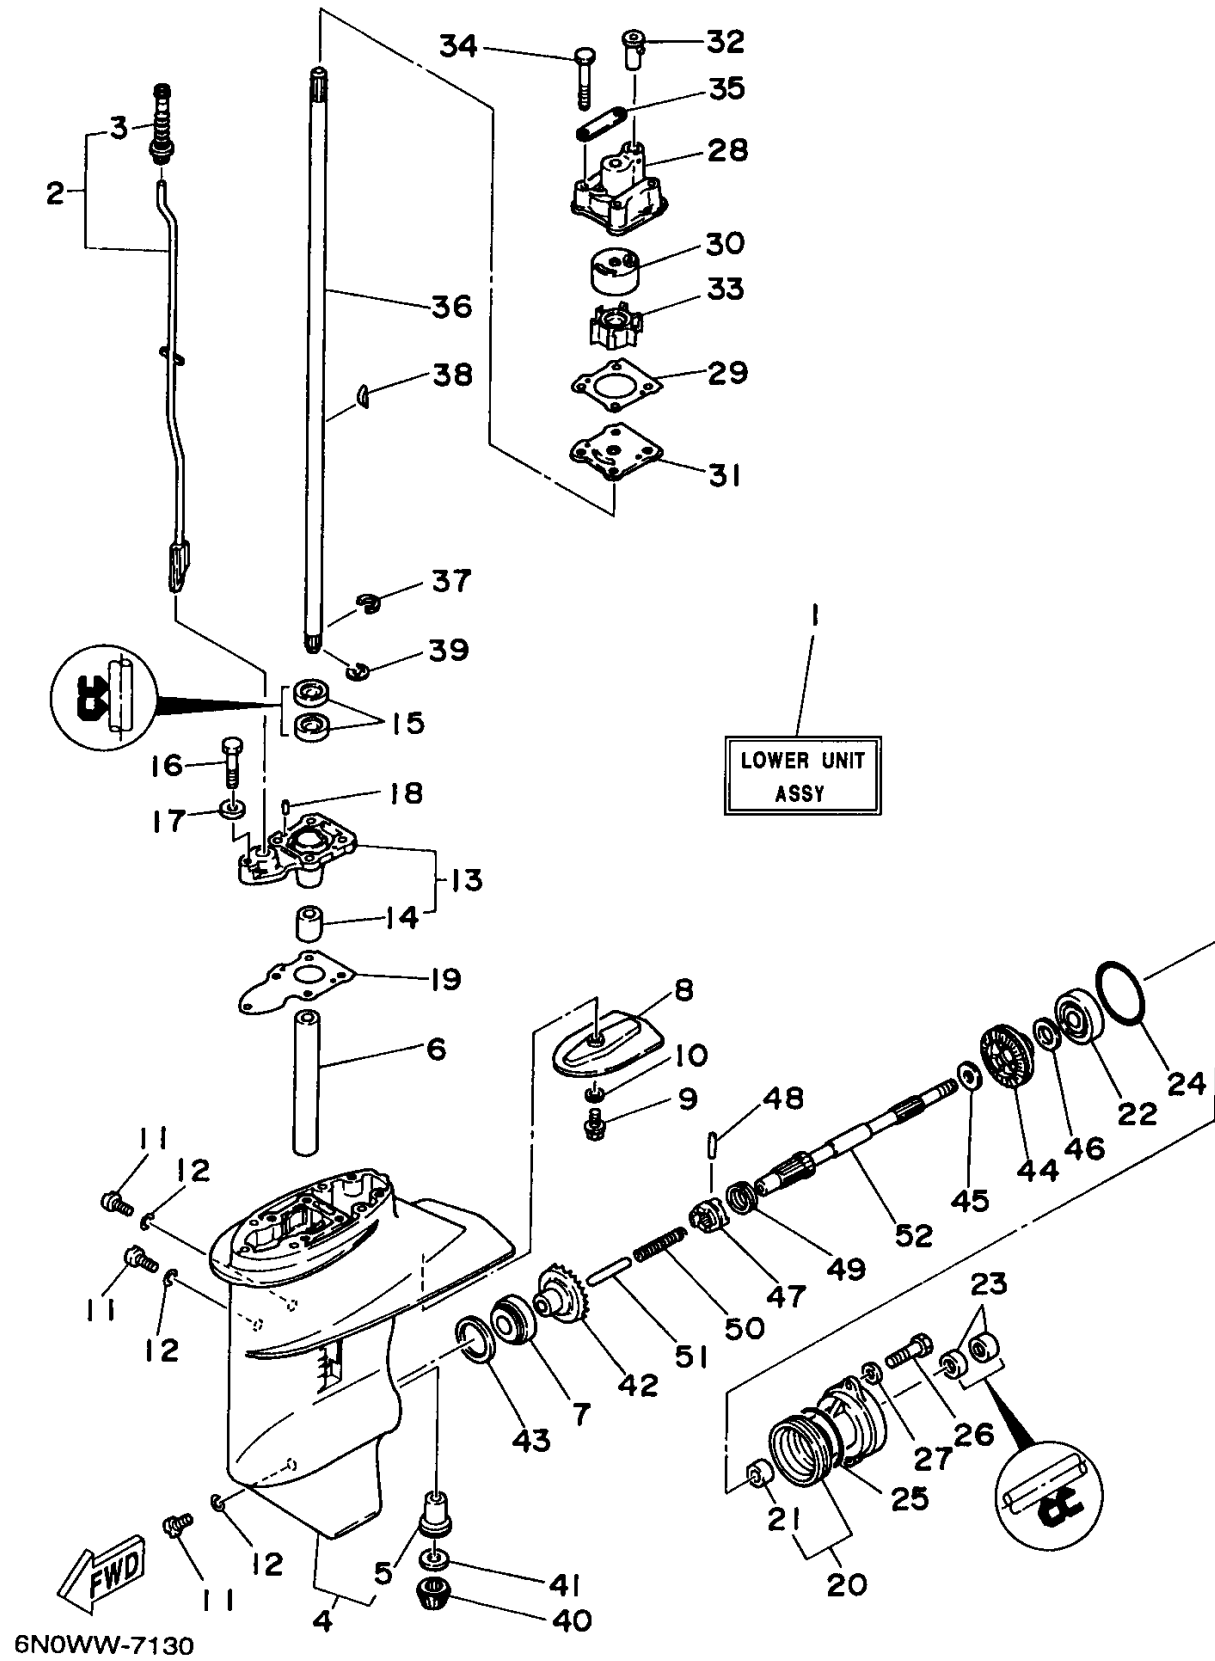

LOWER CASING DRIVE 1

Ref No.	Part Number	Description	Qty	Remarks
1	6N0-45300-00-4D	LOWER UNIT ASSEMBLY	1	UR SHORT
1	6N0-45300-10-4D	LOWER UNIT ASSEMBLY	1	UR LONG
2	6N0-G4150-00-00	SHIFT CAM ASSY	1	UR SHORT
2	6N0-G4150-10-00	SHIFT CAM ASSEMBLY	1	UR LONG
3	6G1-44147-00-00	.BOOT, SHIFT ROD	1	
4	6N0-G5311-00-4D	CASING, LOWER	1	
5	90381-11M02-00	BUSH, SOLID	1	
6	90387-14M49-00	COLLAR	1	
7	93332-000U4-00	BEARING	1	
8	6G1-45251-03-00	ANODE	1	
9	97095-06016-00	BOLT	1	
10	92990-06300-00	.WASHER, INTERNAL TOOTH	1	
11	90340-08M04-00	PLUG, STRAIGHT SCREW	3	
12	90430-08020-00	.GASKET	3	
13	6G1-45331-01-5B	HOUSING, BEARING	1	
14	6G1-45316-09-00	.BUSHING, DRIVE SHAFT	1	
15	93101-11M23-00	.OIL SEAL	2	
16	97095-06030-00	BOLT	1	
17	92990-06600-00	WASHER, PLATE	1	
18	93604-08062-00	PIN, DOWEL	2	

CONTINUED ON NEXT FRAME >

6N0WW-7130

LOWER CASING DRIVE 1

Ref No.	Part Number	Description	Qty	Remarks
19	6G1-45315-A0-00	.PACKING, LOWER CASING	1	
20	6N0-G5361-00-4D	CAP, LOWER CASING	1	
21	90380-15M15-00	. BUSH, SOLID	1	
22	93306-00426-00	BEARING	1	
23	93101-15074-00	.OIL SEAL	2	
24	93210-49046-00	O-RING	1	
25	93210-53679-00	O-RING	1	
26	97095-06016-00	BOLT	2	
27	92990-06600-00	WASHER, PLATE	2	
28	6N0-G4311-00-00	HOUSING, WATER PUMP	1	
29	6G1-44315-A0-00	.GASKET, WATER PUMP	1	
30	6G1-44322-00-00	.INSERT, CARTRIDGE	1	
31	6G1-44323-00-00	.OUTER PLATE, CARTRIDGE	1	
32	647-44366-00-00	.DAMPER, WATER SEAL	1	
33	6G1-44352-00-00	.IMPELLER	1	
34	97095-06045-00	.BOLT	4	
35	6G1-44328-00-00	.PLATE	2	
36	6N0-G5511-00-00	SHAFT, DRIVE	1	UR SHORT
36	6N0-G5511-10-00	SHAFT, DRIVE	1	UR LONG
37	90467-09M05-00	CLIP	1	