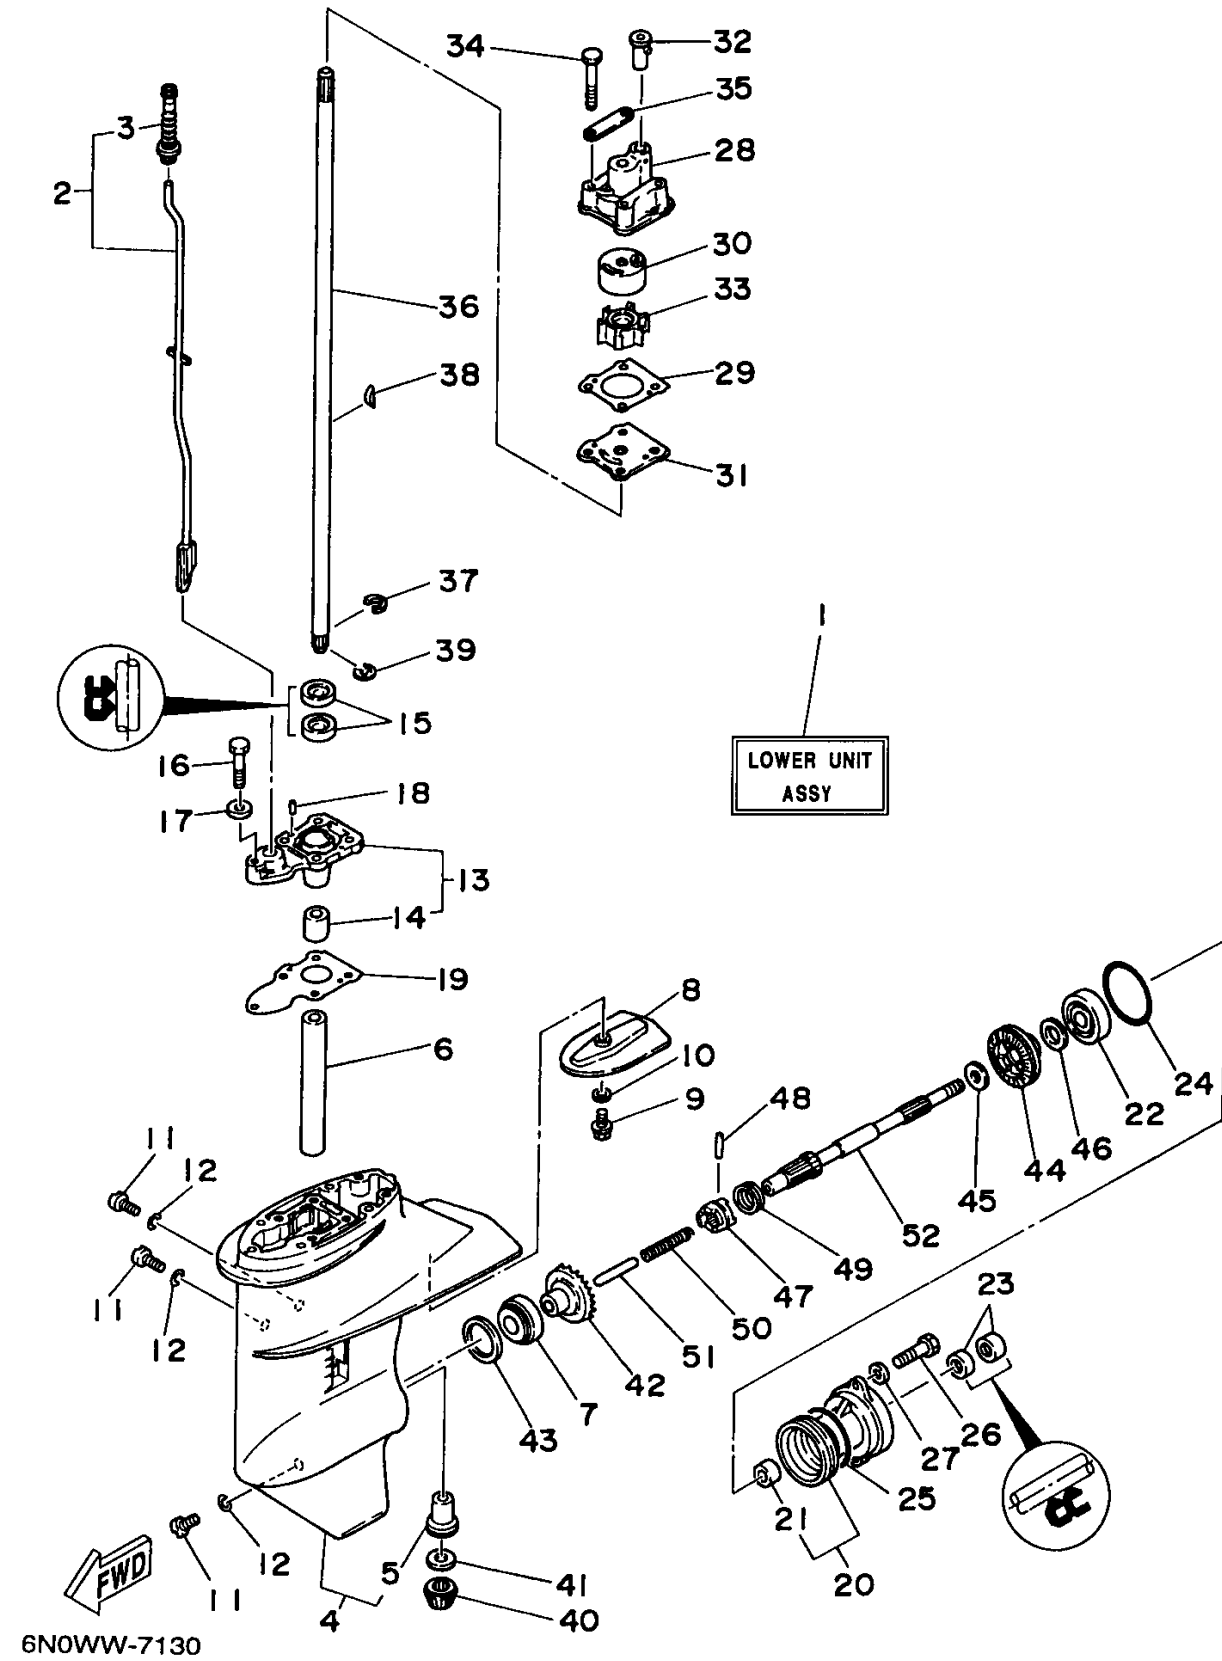

CONTINUED ON NEXT FRAME >

6N0WW-7130

LOWER CASING DRIVE 1

Ref No.	Part Number	Description	Qty	Remarks
38	90280-03024-00	.KEY, WOODRUFF	1	
39	99009-06600-00	CIRCLIP	1	
40	6N0-G5551-00-00	PINION (13T)	1	
41	6G1-45533-00-19	SHIM (T:1.9MM)	1	UR
41	6G1-45533-00-20	SHIM (T:2.0MM)	1	UR
41	6G1-45533-00-21	SHIM (T:2.1MM)	1	UR
41	6G1-45533-00-22	SHIM (T:2.2MM)	1	UR
42	6N0-G5560-00-00	GEAR 1 (27T)	1	
43	664-45587-01-12	SHIM (T:0.12MM)	1	UR
43	664-45587-01-30	SHIM (T:0.30MM)	1	UR
43	664-45587-01-50	SHIM (T:0.50MM)	1	UR
43	664-45587-01-10	SHIM (T:0.10MM)	1	UR
43	664-45587-01-15	SHIM (T:0.15MM)	1	UR
43	664-45587-01-18	SHIM (T:0.18MM)	1	UR
43	664-45587-01-40	SHIM (T:0.40MM)	1	UR
44	6N0-G5571-00-00	GEAR 2 (27T)	1	
45	90201-15M89-00	WASHER, PLATE	1	
46	647-45567-00-12	SHIM (T:0.12MM)	1	UR
46	647-45567-00-15	SHIM (T:0.15MM)	1	UR
46	647-45567-00-18	SHIM (T:0.18MM)	1	UR

CONTINUED ON NEXT FRAME >

LOWER CASING DRIVE 1

Ref No.	Part Number	Description	Qty	Remarks
46	647-45567-00-30	SHIM (T:0.30MM)	1	UR
46	647-45567-00-10	SHIM (T:0.10MM)	1	UR
46	647-45567-00-40	SHIM (T:0.40MM)	1	UR
46	647-45567-00-50	SHIM (T:0.50MM)	1	UR
47	6G1-45631-00-00	CLUTCH, DOG	1	
48	6G1-45632-00-00	PIN, CROSS	1	
49	654-45633-00-00	RING, CROSS PIN	1	
50	90501-12M38-00	SPRING, COMPRESSION	1	
51	6G1-45635-00-00	PLUNGER, SHIFT	1	
52	6G1-45611-01-00	SHAFT, PROPELLER	1	