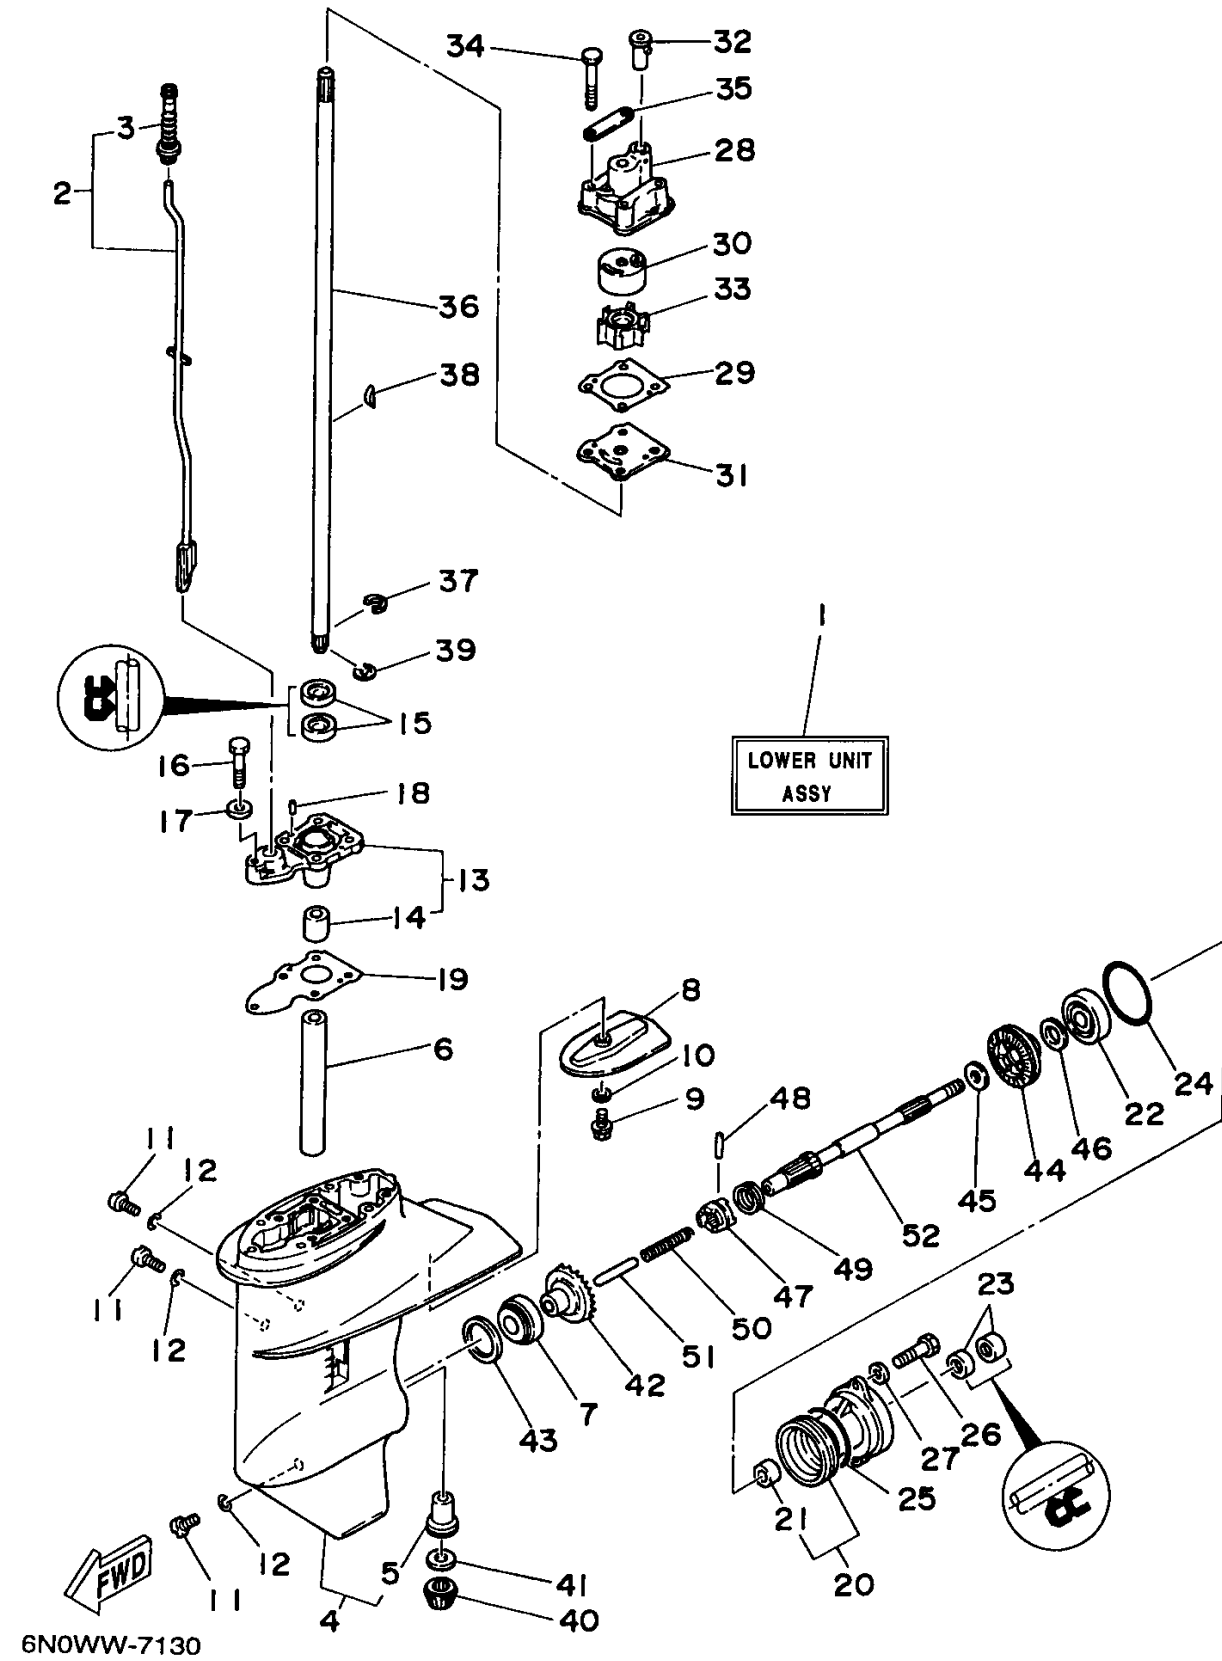

LOWER CASING DRIVE 1

Ref No.	Part Number	Description	Qty	Remarks
19	6G1-45315-A0-00	.PACKING, LOWER CASING	1	
20	6N0-G5361-00-4D	CAP, LOWER CASING	1	
21	90380-15M15-00	. BUSH, SOLID	1	
22	93306-00426-00	BEARING	1	
23	93101-15074-00	.OIL SEAL	2	
24	93210-49046-00	O-RING	1	
25	93210-53679-00	O-RING	1	
26	97095-06016-00	BOLT	2	
27	92990-06600-00	WASHER, PLATE	2	
28	6N0-G4311-00-00	HOUSING, WATER PUMP	1	
29	6G1-44315-A0-00	.GASKET, WATER PUMP	1	
30	6G1-44322-00-00	.INSERT, CARTRIDGE	1	
31	6G1-44323-00-00	.OUTER PLATE, CARTRIDGE	1	
32	647-44366-00-00	.DAMPER, WATER SEAL	1	
33	6G1-44352-00-00	.IMPELLER	1	
34	97095-06045-00	.BOLT	4	
35	6G1-44328-00-00	.PLATE	2	
36	6N0-G5511-00-00	SHAFT, DRIVE	1	UR SHORT
36	6N0-G5511-10-00	SHAFT, DRIVE	1	UR LONG
37	90467-09M05-00	CLIP	1	

CONTINUED ON NEXT FRAME >

6N0WW-7130