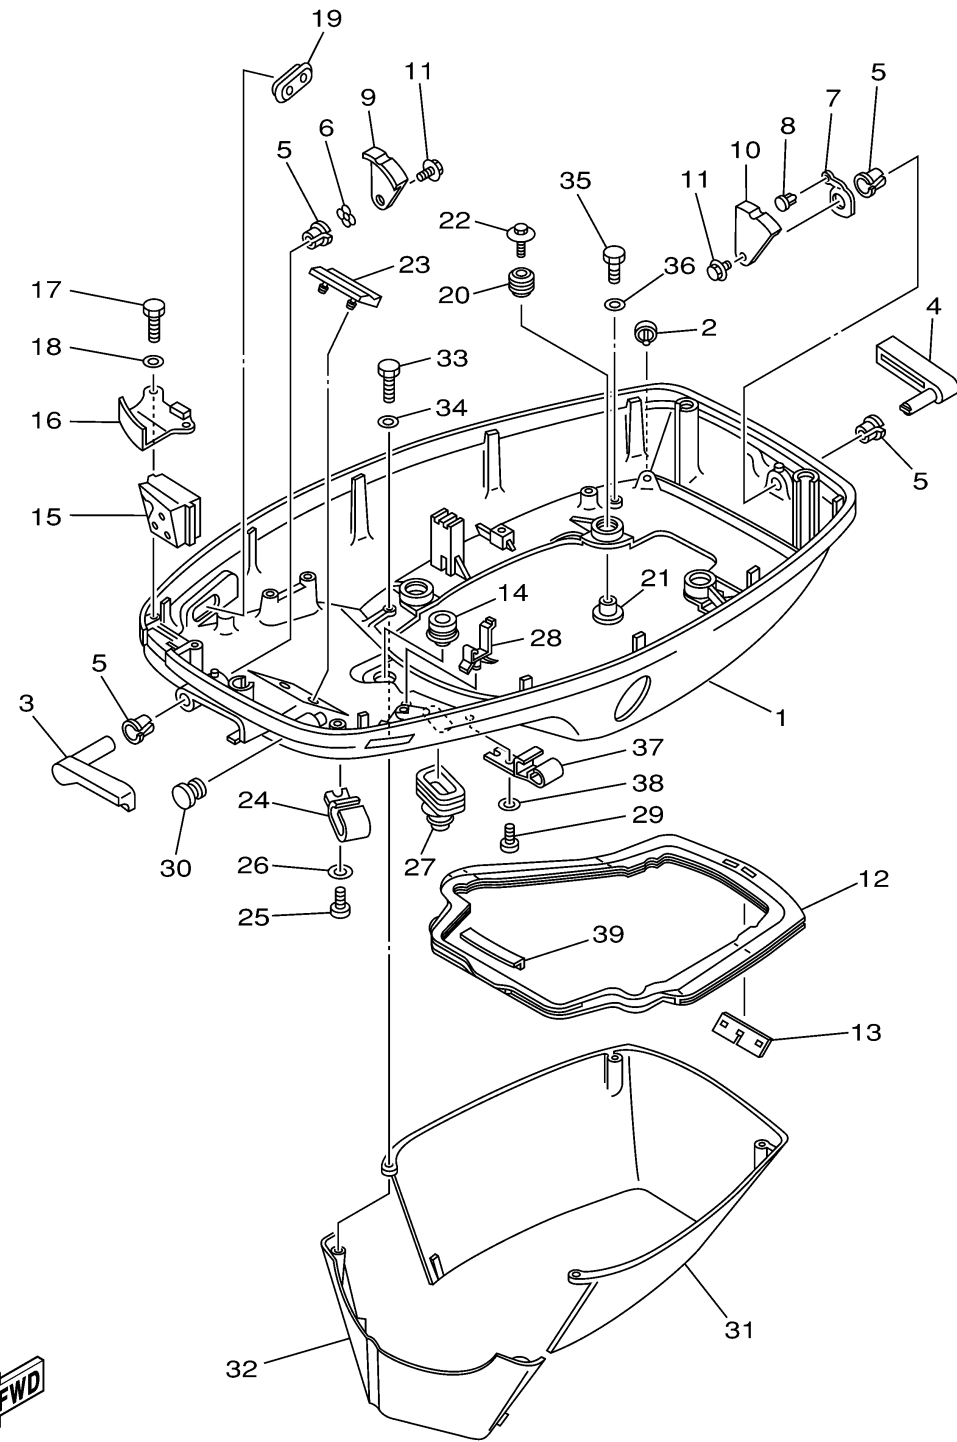

BOTTOM COWLING

6H30100-0130

Ref No.	Part Number	Description	Qty	Remarks
1	6H3-42711-24-4D	COWLING, BOTTOM	1	(70TR)
2	6H3-44391-01-00	NIPPLE, HOSE	1	(70TR)
3	6H3-42815-01-4D	LEVER, CLAMP	1	(70TR)
4	6H3-42817-01-4D	LEVER, CLAMP	1	(70TR)
5	90386-13M38-00	BUSH	4	(70TR)
6	90206-13M10-00	WASHER, WAVE	1	(70TR)
7	6H3-42813-00-00	SPRING, CLAMP LEVER	1	(70TR)
8	90269-04M03-00	RIVET	1	(70TR)
9	6H3-42816-00-00	LEVER, CLAMP	1	(70TR)
10	6H3-42818-00-00	LEVER, CLAMP	1	(70TR)
11	90119-06M09-00	BOLT, WITH WASHER	2	(70TR)
12	6H3-42716-02-00	RUBBER, SEAL 1	1	(70TR)
13	6K5-42717-00-00	RUBBER, SEAL 2	1	(70TR)
14	6E5-42724-00-00	GROMMET	1	(70TR)
15	6H3-42725-30-00	GROMMET	1	(70TR)
16	6H3-42738-01-5B	PLATE, FITTING	1	(70TR)
17	97095-06016-00	BOLT	2	(70TR)
18	92995-06600-00	WASHER	2	(70TR)
19	6H3-42727-00-00	GROMMET	1	(70TR)
20	90480-09M12-00	GROMMET	4	(70TR)

CONTINUED ON NEXT FRAME >

BOTTOM COWLING

6H30100-0130

Ref No.	Part Number	Description	Qty	Remarks
21	90387-06M69-00	COLLAR	4	(70TR)
22	90119-06M61-00	BOLT, WITH WASHER	4	(70TR)
23	6H3-42768-00-00	DAMPER	1	(70TR)
24	6E5-24367-01-00	CLAMP, FUEL PIPE 2	1	(70TR)
25	90157-06M01-00	SCREW, PAN HEAD	1	(70TR)
26	92990-06600-00	.WASHER, PLATE	1	(70TR)
27	688-42726-10-00	GROMMET	1	(70TR)
28	90464-09M13-00	CLAMP	1	(70TR)
29	90157-06M01-00	SCREW, PAN HEAD	1	(70TR)
30	6G1-42748-00-00	GROMMET	1	(70TR)
31	6H3-42741-01-4D	APRON	1	(70TR)
32	6H3-42771-01-4D	APRON	1	(70TR)
33	97095-06025-00	.BOLT	2	(70TR)
34	92995-06600-00	WASHER	2	(70TR)
35	97095-06020-00	BOLT	2	(70TR)
36	92995-06600-00	WASHER	2	(70TR)
37	6E5-24367-01-00	CLAMP, FUEL PIPE 2	1	(70TR)
38	92990-06600-00	.WASHER, PLATE	1	(70TR)
39	6H3-42718-00-00	RUBBER, SEAL 3	1	(70TR)