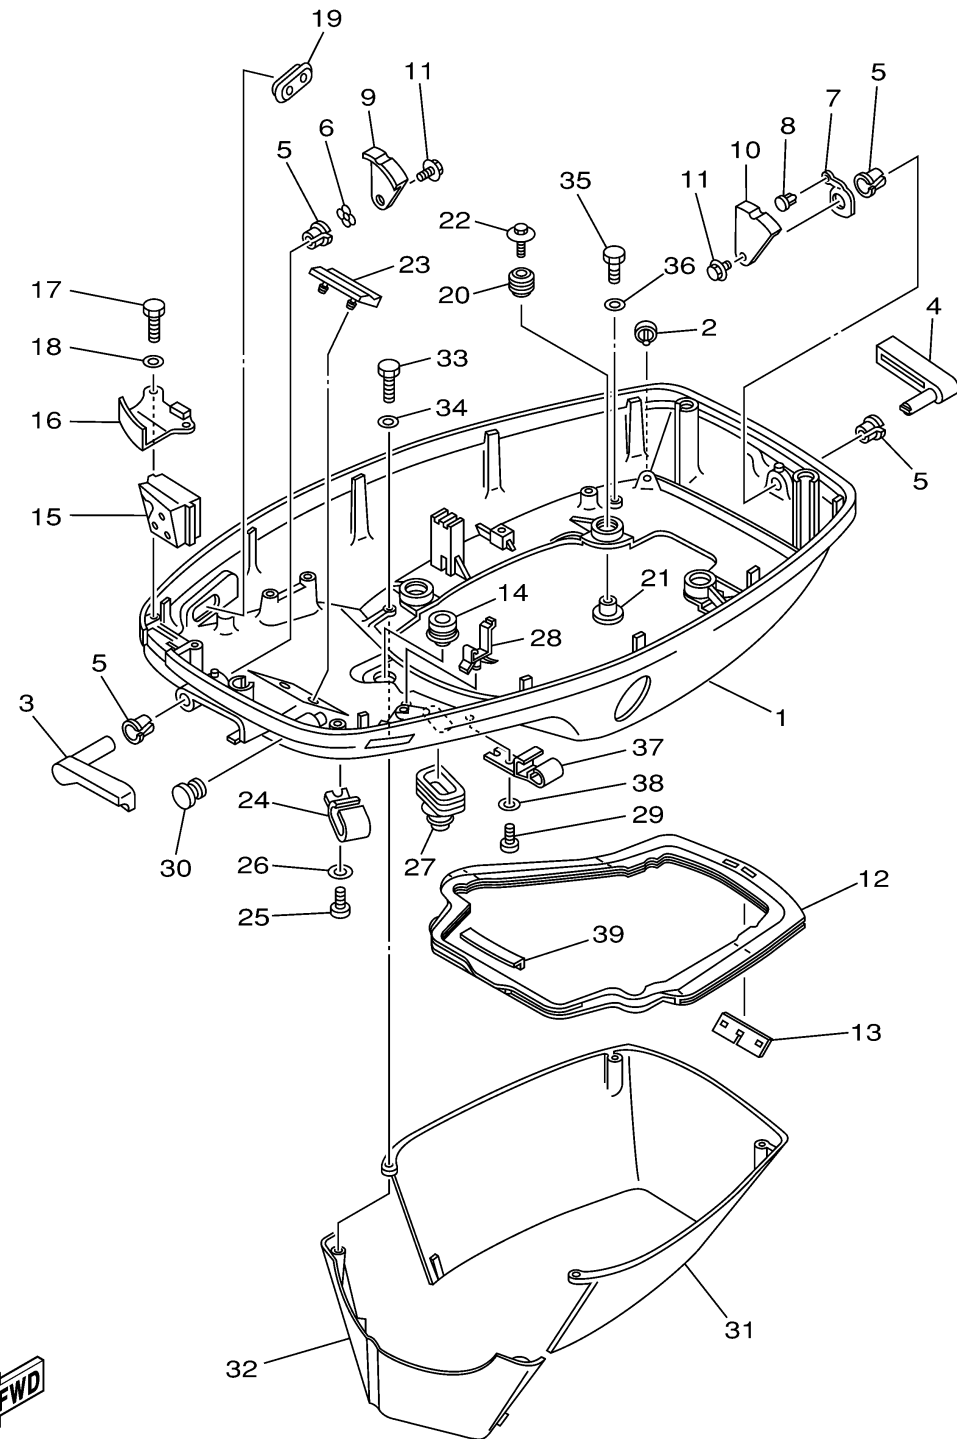

BOTTOM COWLING

6H30100-0130

Ref No.	Part Number	Description	Qty	Remarks
1	6H3-42711-24-4D	COWLING, BOTTOM	1	(70TR)
2	6H3-44391-01-00	NIPPLE, HOSE	1	(70TR)
3	6H3-42815-01-4D	LEVER, CLAMP	1	(70TR)
4	6H3-42817-01-4D	LEVER, CLAMP	1	(70TR)
5	90386-13M38-00	BUSH	4	(70TR)
6	90206-13M10-00	WASHER, WAVE	1	(70TR)
7	6H3-42813-00-00	SPRING, CLAMP LEVER	1	(70TR)
8	90269-04M03-00	RIVET	1	(70TR)
9	6H3-42816-00-00	LEVER, CLAMP	1	(70TR)
10	6H3-42818-00-00	LEVER, CLAMP	1	(70TR)
11	90119-06M09-00	BOLT, WITH WASHER	2	(70TR)
12	6H3-42716-02-00	RUBBER, SEAL 1	1	(70TR)
13	6K5-42717-00-00	RUBBER, SEAL 2	1	(70TR)
14	6E5-42724-00-00	GROMMET	1	(70TR)
15	6H3-42725-30-00	GROMMET	1	(70TR)
16	6H3-42738-01-5B	PLATE, FITTING	1	(70TR)
17	97095-06016-00	BOLT	2	(70TR)
18	92995-06600-00	WASHER	2	(70TR)
19	6H3-42727-00-00	GROMMET	1	(70TR)
20	90480-09M12-00	GROMMET	4	(70TR)

CONTINUED ON NEXT FRAME >

BOTTOM COWLING

6H30100-0130

Ref No.	Part Number	Description	Qty	Remarks
21	90387-06M69-00	COLLAR	4	(70TR)
22	90119-06M61-00	BOLT, WITH WASHER	4	(70TR)
23	6H3-42768-00-00	DAMPER	1	(70TR)
24	6E5-24367-01-00	CLAMP, FUEL PIPE 2	1	(70TR)
25	90157-06M01-00	SCREW, PAN HEAD	1	(70TR)
26	92990-06600-00	.WASHER, PLATE	1	(70TR)
27	688-42726-10-00	GROMMET	1	(70TR)
28	90464-09M13-00	CLAMP	1	(70TR)
29	90157-06M01-00	SCREW, PAN HEAD	1	(70TR)
30	6G1-42748-00-00	GROMMET	1	(70TR)
31	6H3-42741-01-4D	APRON	1	(70TR)
32	6H3-42771-01-4D	APRON	1	(70TR)
33	97095-06025-00	.BOLT	2	(70TR)
34	92995-06600-00	WASHER	2	(70TR)
35	97095-06020-00	BOLT	2	(70TR)
36	92995-06600-00	WASHER	2	(70TR)
37	6E5-24367-01-00	CLAMP, FUEL PIPE 2	1	(70TR)
38	92990-06600-00	.WASHER, PLATE	1	(70TR)
39	6H3-42718-00-00	RUBBER, SEAL 3	1	(70TR)