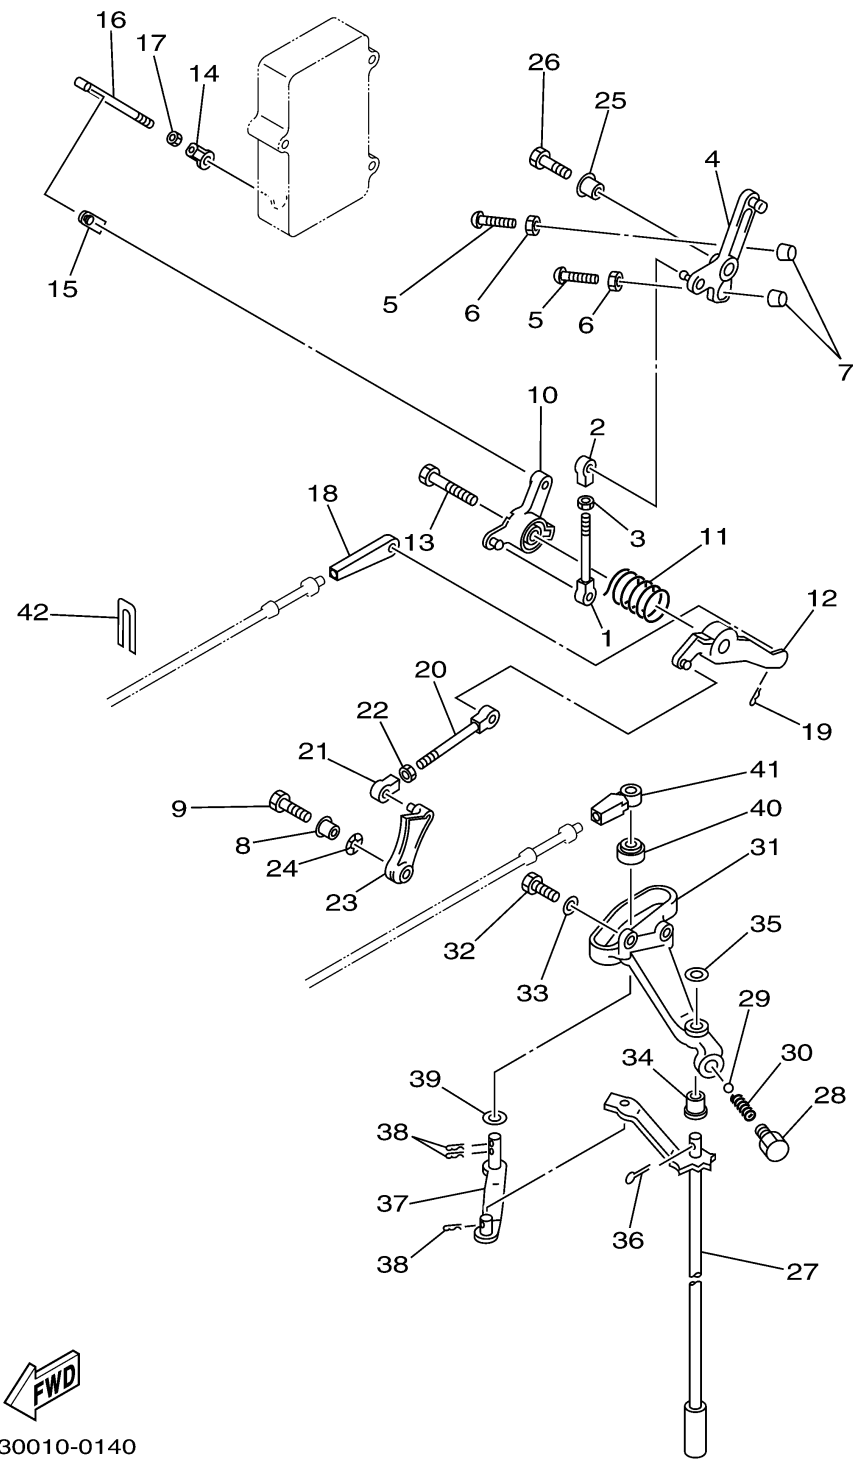

6H30010-0140

CONTROL

Ref No.	Part Number	Description	Qty	Remarks
1	689-42169-01-00	JOINT	1	(70TR)
2	682-41237-00-00	JOINT, LINK 2	1	(70TR)
3	95380-05600-00	.NUT	1	(70TR)
4	6H3-41631-00-00	LEVER, MAGNETO CONTROL	1	(70TR)
5	90157-06M13-00	SCREW, PAN HEAD	2	(70TR)
6	95380-06600-00	NUT, HEXAGON	2	(70TR)
7	688-44194-00-00	CAP	2	(70TR)
8	90387-06M60-00	COLLAR	1	(70TR)
9	97095-06025-00	.BOLT	1	(70TR)
10	6H3-41632-20-00	LEVER, MAGNETO CONTROL	1	(70TR)
11	90508-26M35-00	SPRING, TORSION	1	(70TR)
12	6H3-41633-10-00	LEVER, MAGNETO CONTROL	1	(70TR)
13	90109-06M43-00	BOLT	1	(70TR)
14	6H1-41237-00-00	JOINT, LINK	1	(70TR)
15	6F5-41237-00-00	JOINT, LINK	1	(70TR)
16	6H3-41636-10-94	ROD, MAGNETO CONTROL	1	(70TR)
17	95380-05600-00	.NUT	1	(70TR)
18	6H3-48344-00-00	CABLE END, REMOTE CONTROL	1	(70TR)
19	90468-18008-00	.CLIP	1	(70TR)
20	689-42169-01-00	JOINT	1	(70TR)

CONTINUED ON NEXT FRAME >

6H30010-0140

CONTROL

Ref No.	Part Number	Description	Qty	Remarks
21	6H4-41237-00-00	JOINT, LINK	1	(70TR)
22	95380-05600-00	.NUT	1	(70TR)
23	6H3-41213-10-00	CAM, ACCEL.	1	(70TR)
24	90206-10M04-00	.WASHER, WAVE	1	(70TR)
25	90387-06M60-00	COLLAR	1	(70TR)
26	97095-06025-00	.BOLT	1	(70TR)
27	6H3-44120-12-00	HANDLE GEAR SHIFT ASSY	1	L(70TR)
28	648-42715-00-00	BUSHING	1	(70TR)
29	93501-04M02-00	BALL	1	(70TR)
30	90501-12082-00	SPRING, COMPRESSION	1	(70TR)
31	6H3-44117-00-94	BRACKET	1	(70TR)
32	97013-06020-00	BOLT	2	(70TR)
33	92903-06600-00	WASHER, PLATE	2	(70TR)
34	90386-07M58-00	BUSH	1	(70TR)
35	92990-08200-00	.WASHER, PLAIN	1	(70TR)
36	91490-20012-00	PIN. COTTER	1	(70TR)
37	6H3-44121-01-00	LEVER, SHIFT ROD	1	(70TR)
38	90468-18008-00	.CLIP	3	(70TR)
39	90202-07M07-00	WASHER, PLATE	1	(70TR)
40	688-44122-00-00	BUSHING, SHIFT ROD LEVER	1	(70TR)

CONTINUED ON NEXT FRAME >

FWD
6H30010-0140

CONTROL

Ref No.	Part Number	Description	Qty	Remarks
41	663-48344-00-00	.CABLE END, REMOTE CONTROL	1	(70TR)
42	6H3-48538-00-00	.CLAMP, CABLE 1	1	(70TR)