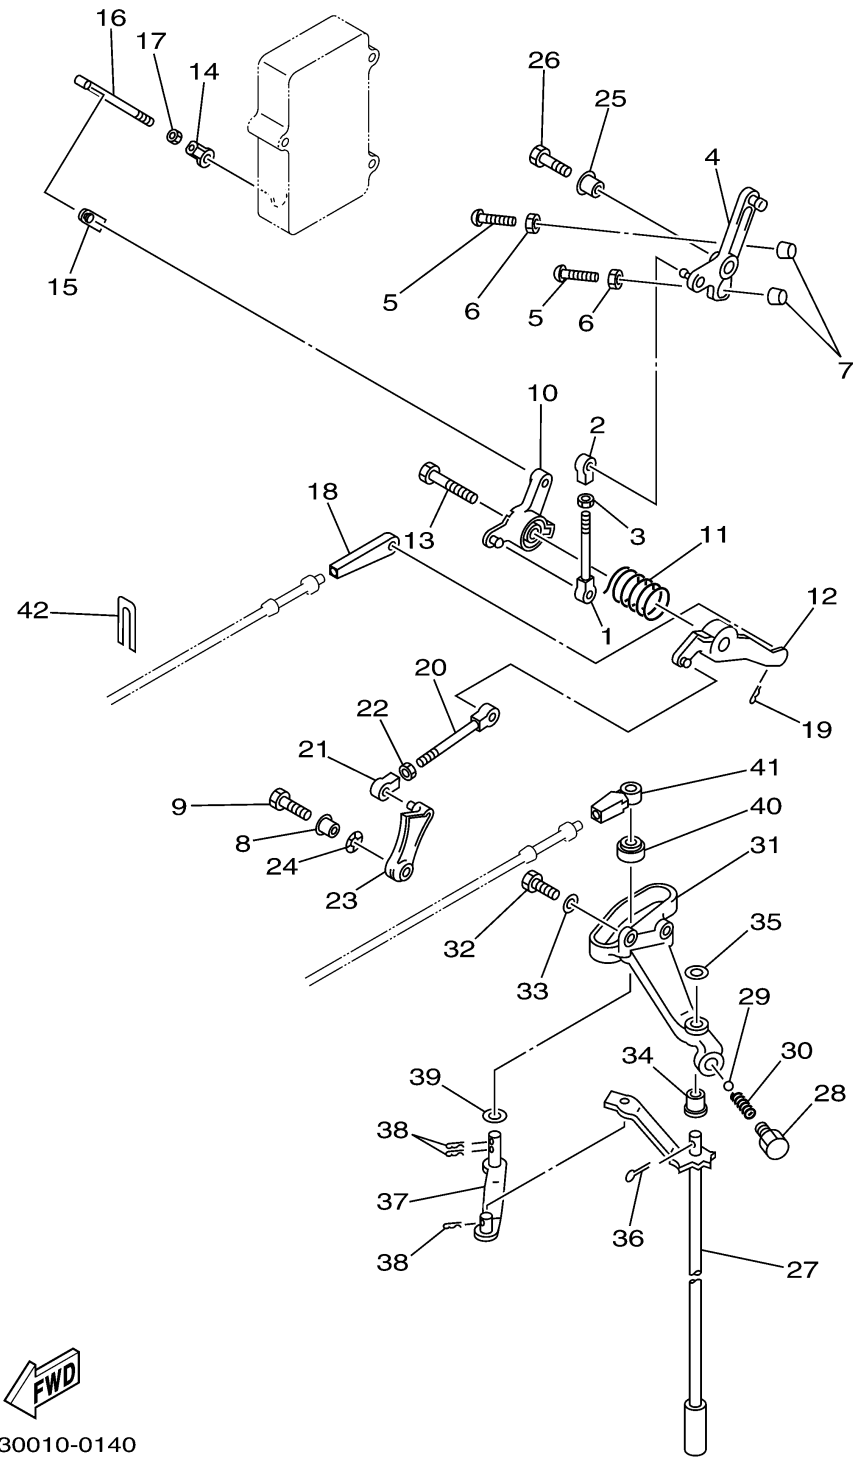

6H30010-0140

CONTROL

Ref No.	Part Number	Description	Qty	Remarks
1	689-42169-01-00	JOINT	1	(70TR)
2	682-41237-00-00	JOINT, LINK 2	1	(70TR)
3	95380-05600-00	.NUT	1	(70TR)
4	6H3-41631-00-00	LEVER, MAGNETO CONTROL	1	(70TR)
5	90157-06M13-00	SCREW, PAN HEAD	2	(70TR)
6	95380-06600-00	NUT, HEXAGON	2	(70TR)
7	688-44194-00-00	CAP	2	(70TR)
8	90387-06M60-00	COLLAR	1	(70TR)
9	97095-06025-00	.BOLT	1	(70TR)
10	6H3-41632-20-00	LEVER, MAGNETO CONTROL	1	(70TR)
11	90508-26M35-00	SPRING, TORSION	1	(70TR)
12	6H3-41633-10-00	LEVER, MAGNETO CONTROL	1	(70TR)
13	90109-06M43-00	BOLT	1	(70TR)
14	6H1-41237-00-00	JOINT, LINK	1	(70TR)
15	6F5-41237-00-00	JOINT, LINK	1	(70TR)
16	6H3-41636-10-94	ROD, MAGNETO CONTROL	1	(70TR)
17	95380-05600-00	.NUT	1	(70TR)
18	6H3-48344-00-00	CABLE END, REMOTE CONTROL	1	(70TR)
19	90468-18008-00	.CLIP	1	(70TR)
20	689-42169-01-00	JOINT	1	(70TR)

CONTINUED ON NEXT FRAME >

6H30010-0140

CONTROL

Ref No.	Part Number	Description	Qty	Remarks
21	6H4-41237-00-00	JOINT, LINK	1	(70TR)
22	95380-05600-00	.NUT	1	(70TR)
23	6H3-41213-10-00	CAM, ACCEL.	1	(70TR)
24	90206-10M04-00	.WASHER, WAVE	1	(70TR)
25	90387-06M60-00	COLLAR	1	(70TR)
26	97095-06025-00	.BOLT	1	(70TR)
27	6H3-44120-12-00	HANDLE GEAR SHIFT ASSY	1	L(70TR)
28	648-42715-00-00	BUSHING	1	(70TR)
29	93501-04M02-00	BALL	1	(70TR)
30	90501-12082-00	SPRING, COMPRESSION	1	(70TR)
31	6H3-44117-00-94	BRACKET	1	(70TR)
32	97013-06020-00	BOLT	2	(70TR)
33	92903-06600-00	WASHER, PLATE	2	(70TR)
34	90386-07M58-00	BUSH	1	(70TR)
35	92990-08200-00	.WASHER, PLAIN	1	(70TR)
36	91490-20012-00	PIN. COTTER	1	(70TR)
37	6H3-44121-01-00	LEVER, SHIFT ROD	1	(70TR)
38	90468-18008-00	.CLIP	3	(70TR)
39	90202-07M07-00	WASHER, PLATE	1	(70TR)
40	688-44122-00-00	BUSHING, SHIFT ROD LEVER	1	(70TR)

CONTINUED ON NEXT FRAME >

FWD
6H30010-0140

CONTROL

Ref No.	Part Number	Description	Qty	Remarks
41	663-48344-00-00	.CABLE END, REMOTE CONTROL	1	(70TR)
42	6H3-48538-00-00	.CLAMP, CABLE 1	1	(70TR)