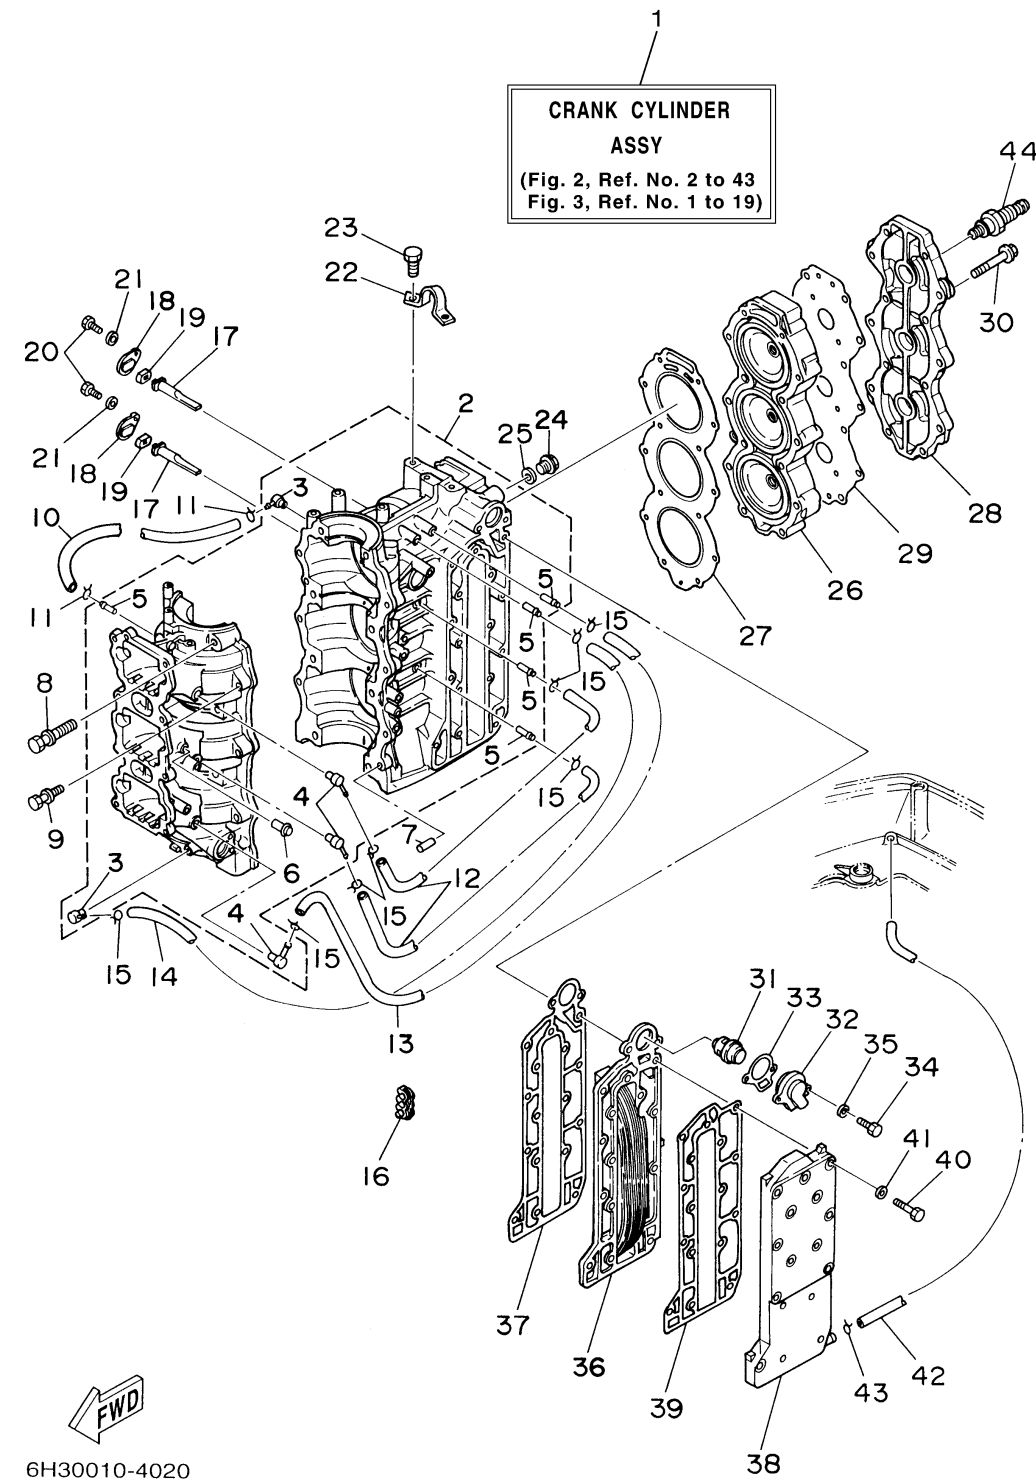

CONTINUED ON NEXT FRAME >

CYLINDER CRANKCASE

Ref No.	Part Number	Description	Qty	Remarks
21	92903-06600-00	WASHER, PLATE	2	(70TR)
22	688-11119-00-00	HANGER, ENGINE	1	(70TR)
23	97013-08020-00	BOLT	2	(70TR)
24	90340-14M00-00	.PLUG, STRAIGHT SCREW	1	(70TR)
25	90430-14115-00	.GASKET	1	(70TR)
26	6H3-11111-01-94	HEAD, CYLINDER 1	1	(70TR)
27	6H3-11181-A1-00	.GASKET, CYLINDER HEAD 1	1	(70TR)
28	6H3-11191-00-9M	COVER, CYLINDER HEAD 1	1	(70TR)
29	6H3-11193-A1-00	GASKET, HEAD COVER 1	1	(70TR)
30	90119-08M09-00	BOLT, WITH WASHER	14	(70TR)
31	6H3-12411-10-00	THERMOSTAT	1	(70TR)
32	6H3-12413-00-9M	COVER, THERMOSTAT	1	(70TR)
33	6H3-12414-A1-00	GASKET, COVER	1	(70TR)
34	97013-06025-00	BOLT	2	(70TR)
35	92903-06600-00	WASHER, PLATE	2	(70TR)
36	6H3-41111-00-9M	INNER COVER, EXHAUST	1	(70TR)
37	6H3-41112-A0-00	.GASKET, EXHAUST INNER COVER	1	(70TR)
38	6H3-41113-00-9M	OUTER COVER, EXHAUST	1	(70TR)
39	6H3-41114-A0-00	GASKET, EXHAUST OUTER COVER	1	(70TR)
40	97013-06035-00	BOLT	16	(70TR)

CONTINUED ON NEXT FRAME >

CYLINDER CRANKCASE

Ref No.	Part Number	Description	Qty	Remarks
41	92903-06600-00	WASHER, PLATE	16	(70TR)
42	663-24312-01-00	PIPE 2	1	(70TR)
43	90467-08004-00	CLIP	1	(70TR)
44	NGK-B8HS1-00-00	PLUG, SPARK (NGK B8HS-10)	3	(70TR)