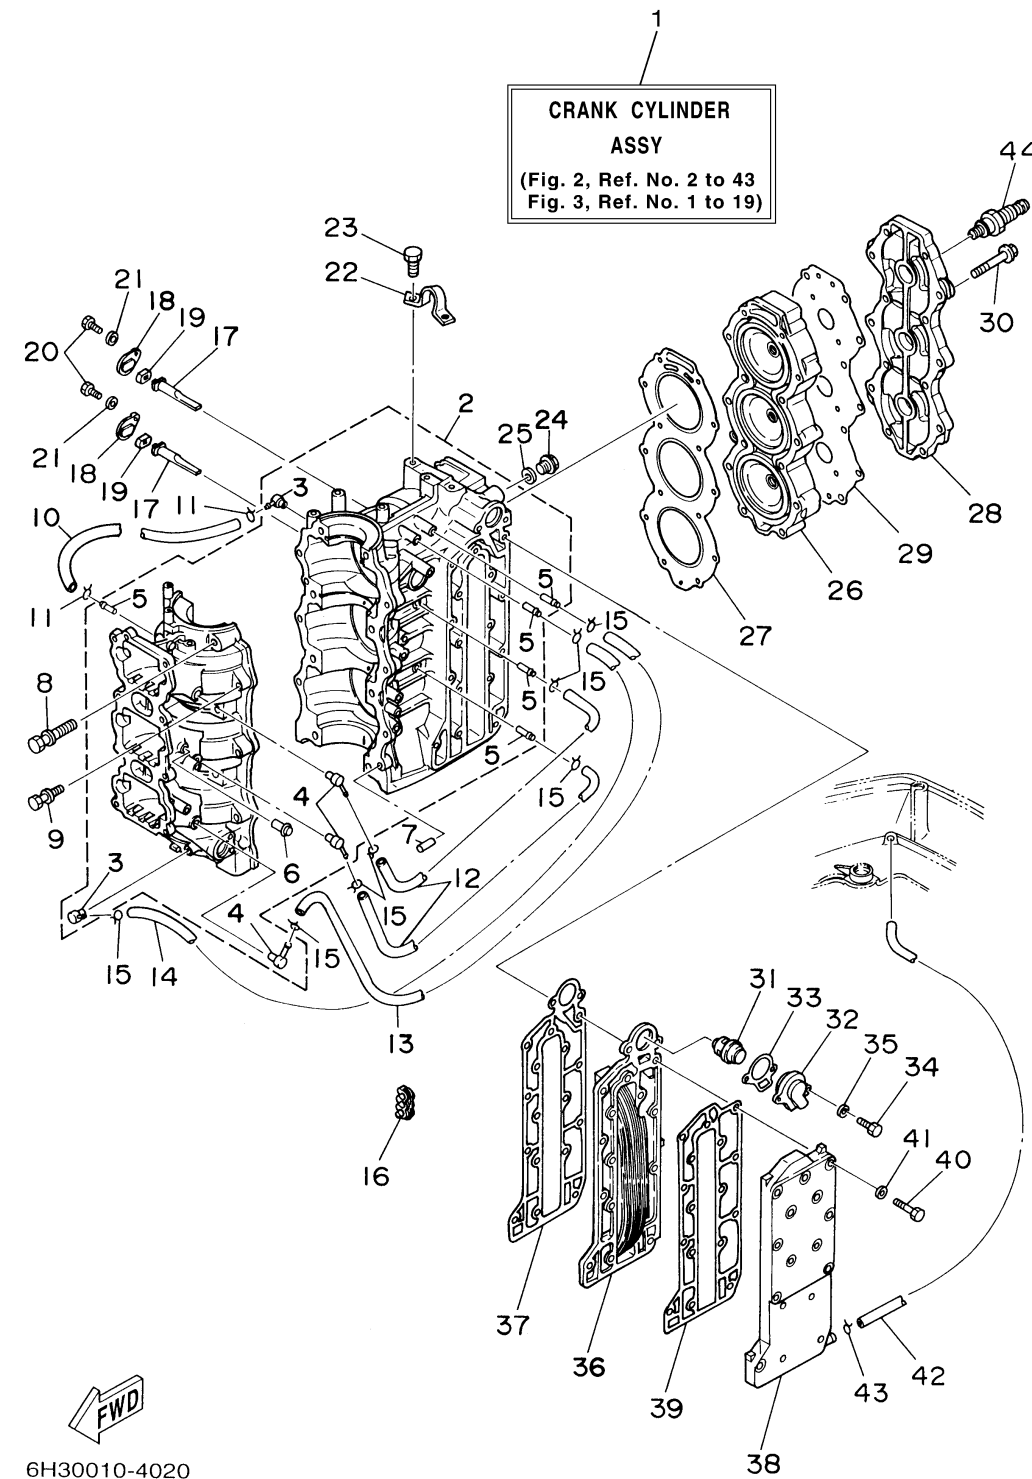

CYLINDER CRANKCASE

Ref No.	Part Number	Description	Qty	Remarks
1	6H3-W0090-41-4D	CRANK CYLINDER ASSY	1	(70TR)
2	6H3-15100-13-94	CRANKCASE ASSY	1	(70TR)
3	688-11370-00-00	. CHECK VALVE ASSY	2	(70TR)
4	650-11370-00-00	. CHECK VALVE ASSY	3	(70TR)
5	624-14485-00-00	. .PIPE, JOINT	5	(70TR)
6	650-24378-00-00	. .PIPE, JOINT 4	1	(70TR)
7	93608-12063-00	PIN, DOWEL	2	(70TR)
8	90119-10M07-00	BOLT, WITH WASHER	8	(70TR)
9	90119-08M17-00	BOLT, WITH WASHER	6	(70TR)
10	90445-07M44-00	HOSE (L250)	1	(70TR)
11	90467-06016-00	CLIP	2	(70TR)
12	90445-07M02-00	HOSE (L167)	2	(70TR)
13	90445-07M45-00	HOSE (L340)	1	(70TR)
14	90445-07M82-00	HOSE (L440)	1	(70TR)
15	90467-06016-00	CLIP	8	(70TR)
16	90464-07M05-00	CLAMP	1	(70TR)
17	6H3-11325-01-00	ANODE	2	(70TR)
18	6H3-11327-00-94	COVER, ANODE	2	(70TR)
19	6H3-11328-00-00	GROMMET, ANODE	2	(70TR)
20	97013-06016-00	BOLT	2	(70TR)

CONTINUED ON NEXT FRAME >

CYLINDER CRANKCASE

Ref No.	Part Number	Description	Qty	Remarks
41	92903-06600-00	WASHER, PLATE	16	(70TR)
42	663-24312-01-00	PIPE 2	1	(70TR)
43	90467-08004-00	CLIP	1	(70TR)
44	NGK-B8HS1-00-00	PLUG, SPARK (NGK B8HS-10)	3	(70TR)