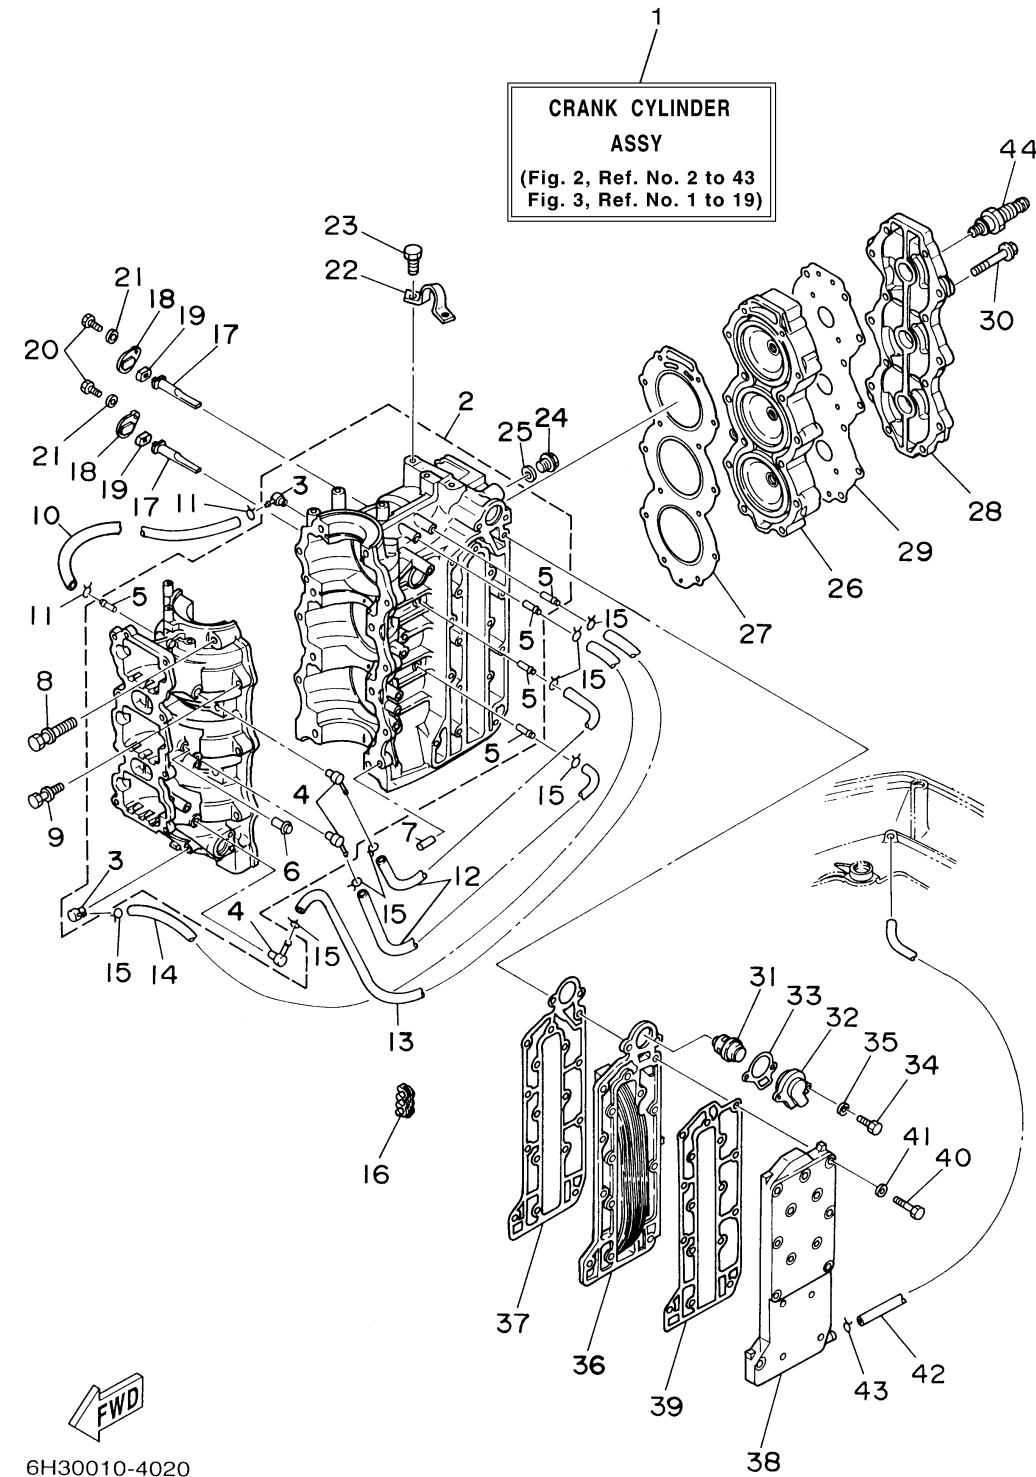

CYLINDER CRANKCASE

Ref No.	Part Number	Description	Qty	Remarks
21	92903-06600-00	WASHER, PLATE	2	(70TR)
22	688-11119-00-00	HANGER, ENGINE	1	(70TR)
23	97013-08020-00	BOLT	2	(70TR)
24	90340-14M00-00	.PLUG, STRAIGHT SCREW	1	(70TR)
25	90430-14115-00	.GASKET	1	(70TR)
26	6H3-11111-01-94	HEAD, CYLINDER 1	1	(70TR)
27	6H3-11181-A1-00	.GASKET, CYLINDER HEAD 1	1	(70TR)
28	6H3-11191-00-9M	COVER, CYLINDER HEAD 1	1	(70TR)
29	6H3-11193-A1-00	GASKET, HEAD COVER 1	1	(70TR)
30	90119-08M09-00	BOLT, WITH WASHER	14	(70TR)
31	6H3-12411-10-00	THERMOSTAT	1	(70TR)
32	6H3-12413-00-9M	COVER, THERMOSTAT	1	(70TR)
33	6H3-12414-A1-00	GASKET, COVER	1	(70TR)
34	97013-06025-00	BOLT	2	(70TR)
35	92903-06600-00	WASHER, PLATE	2	(70TR)
36	6H3-41111-00-9M	INNER COVER, EXHAUST	1	(70TR)
37	6H3-41112-A0-00	.GASKET, EXHAUST INNER COVER	1	(70TR)
38	6H3-41113-00-9M	OUTER COVER, EXHAUST	1	(70TR)
39	6H3-41114-A0-00	GASKET, EXHAUST OUTER COVER	1	(70TR)
40	97013-06035-00	BOLT	16	(70TR)

CONTINUED ON NEXT FRAME >